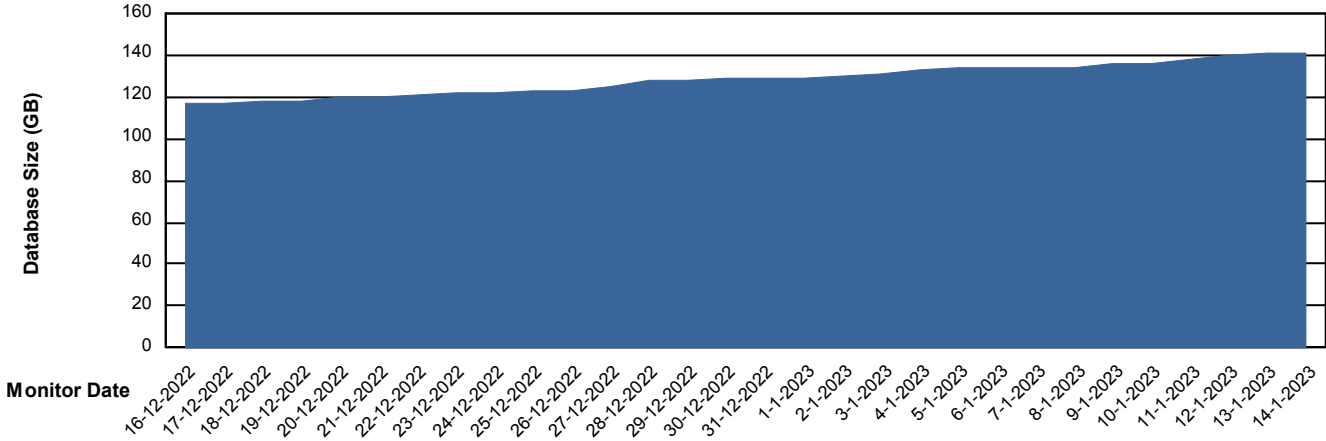

Weekly SLA Customer Report

Customer DFD_Production
Database ID 39

Database Performance DFDDB_Production

DB Processes Max 600
DB Processes Max 4

Weekly SLA Customer Report

Customer DFD_Production
 Database ID 39

DATABASE SIZE DFDDDB_Production

Database growth over last month

Database Tablespace DFDDDB_Production

Date	Tablespace Name	Filesize (Gb)	Usedsize (Gb)	Percentage free
14-1-2023	ABSDATA	83	22	73
	INDX	161	117	28
13-1-2023	ABSDATA	83	22	74
	INDX	161	117	28
12-1-2023	ABSDATA	83	22	74
	INDX	161	116	28
11-1-2023	ABSDATA	83	22	74
	INDX	161	114	30
10-1-2023	ABSDATA	83	22	74
	INDX	161	112	31
9-1-2023	ABSDATA	83	21	74
	INDX	161	112	31
8-1-2023	ABSDATA	83	21	75
	INDX	161	111	31