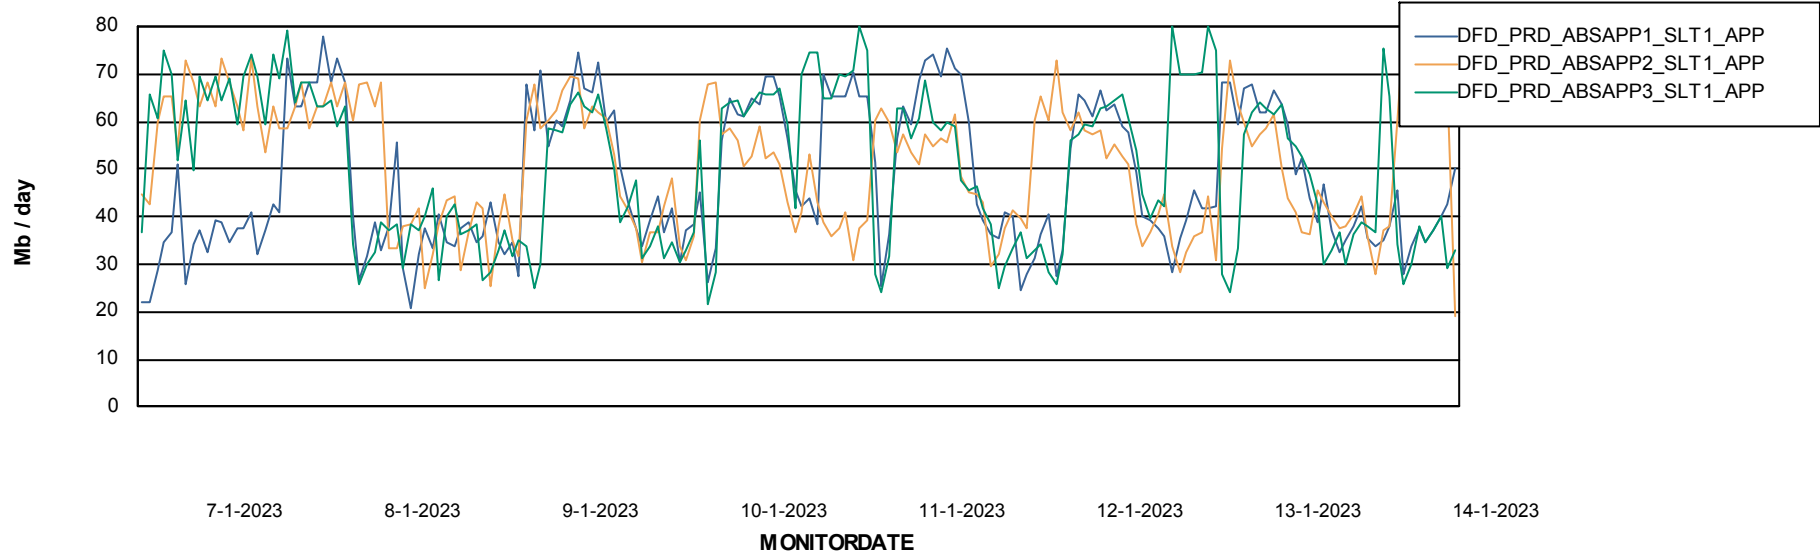

Weekly SLA Customer Report

Customer DFD_Production
Database ID 39

Database Performance DFDDB_Production

DB Processes Max 600
DB Processes Max 4

Weekly SLA Customer Report

Customer DFD_Production
 Database ID 39

DATABASE SIZE DFDDDB_Production

Database growth over last month

Database Tablespace DFDDDB_Production

Date	Tablespace Name	Filesize (Gb)	Usedsize (Gb)	Percentage free
14-1-2023	ABSDATA	83	22	73
	INDX	161	117	28
13-1-2023	ABSDATA	83	22	74
	INDX	161	117	28
12-1-2023	ABSDATA	83	22	74
	INDX	161	116	28
11-1-2023	ABSDATA	83	22	74
	INDX	161	114	30
10-1-2023	ABSDATA	83	22	74
	INDX	161	112	31
9-1-2023	ABSDATA	83	21	74
	INDX	161	112	31
8-1-2023	ABSDATA	83	21	75
	INDX	161	111	31

Weekly SLA Customer Report

Customer DFD_Production
Database ID 39

ABSSolute Application Server Services

Avg memory used per ABS Server Service

Avg users per day per ABS server

Weekly SLA Customer Report

Customer DFD_Production
Database ID 39