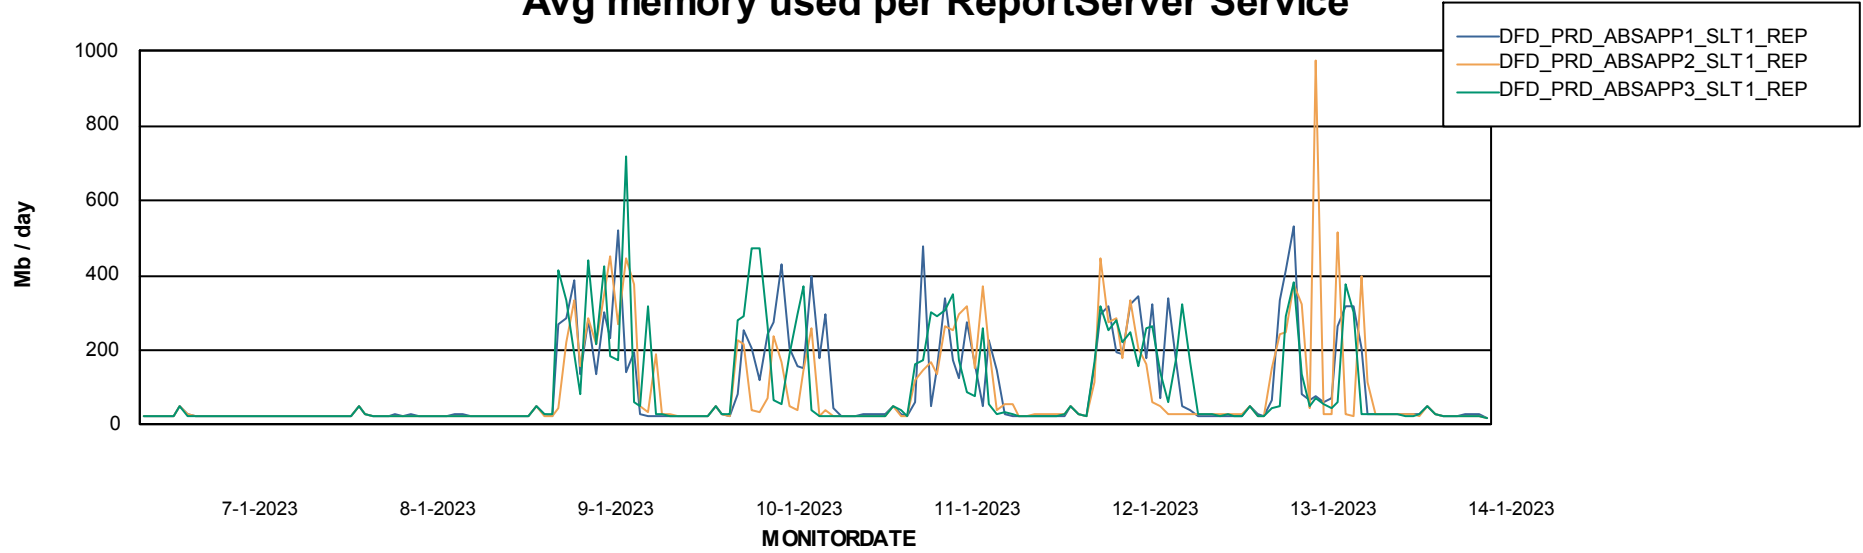

ABSSolute Application ReportServer Services

Avg memory used per ReportServer Service