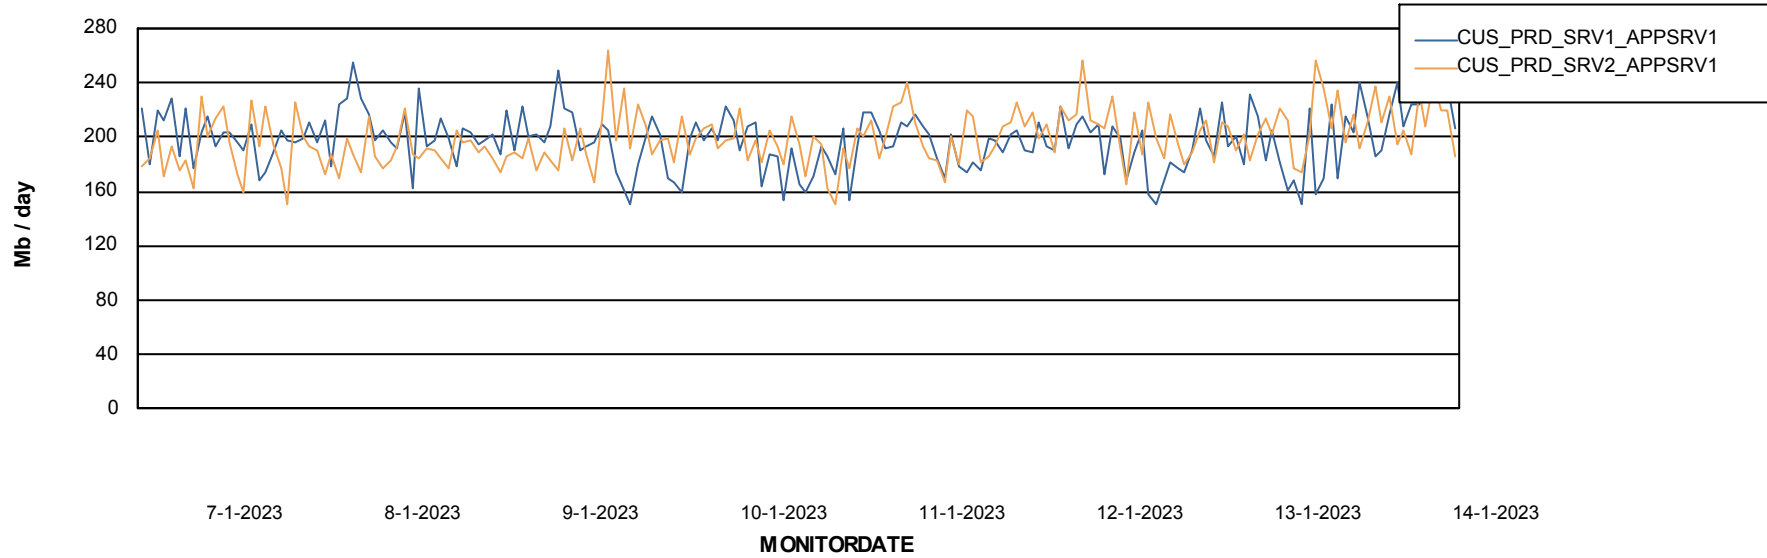

ABSSolute Application Server Services

Avg memory used per ABS Server Service