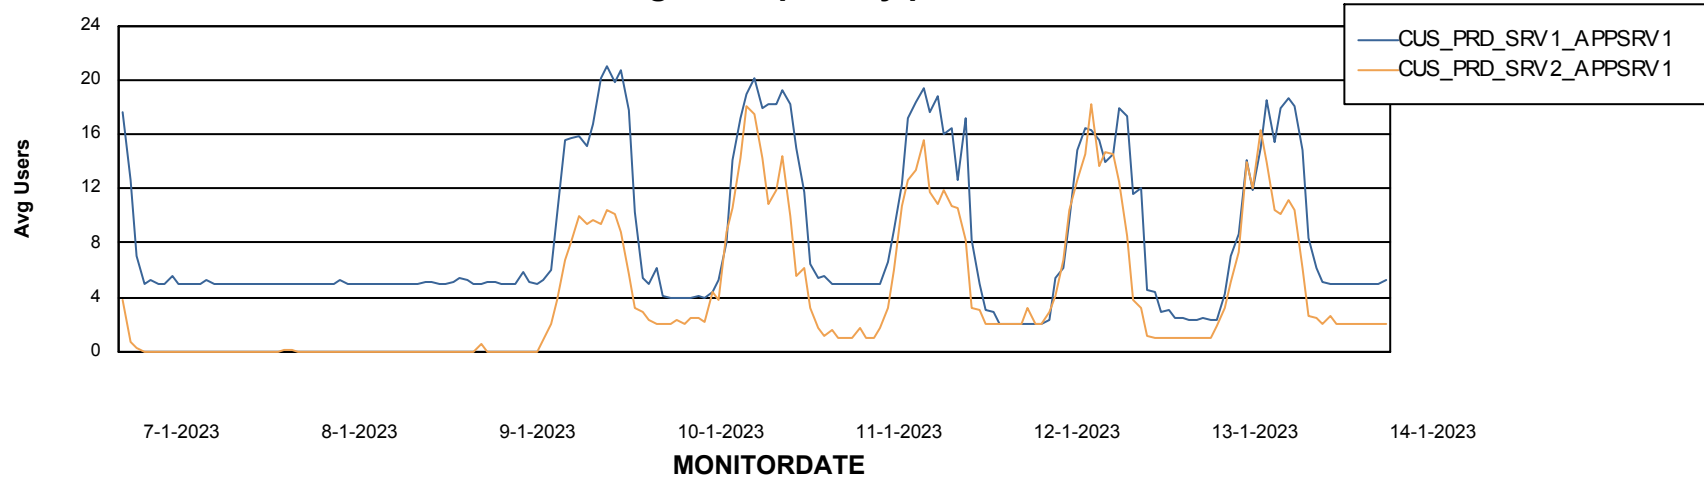

Avg users per day per ABS server