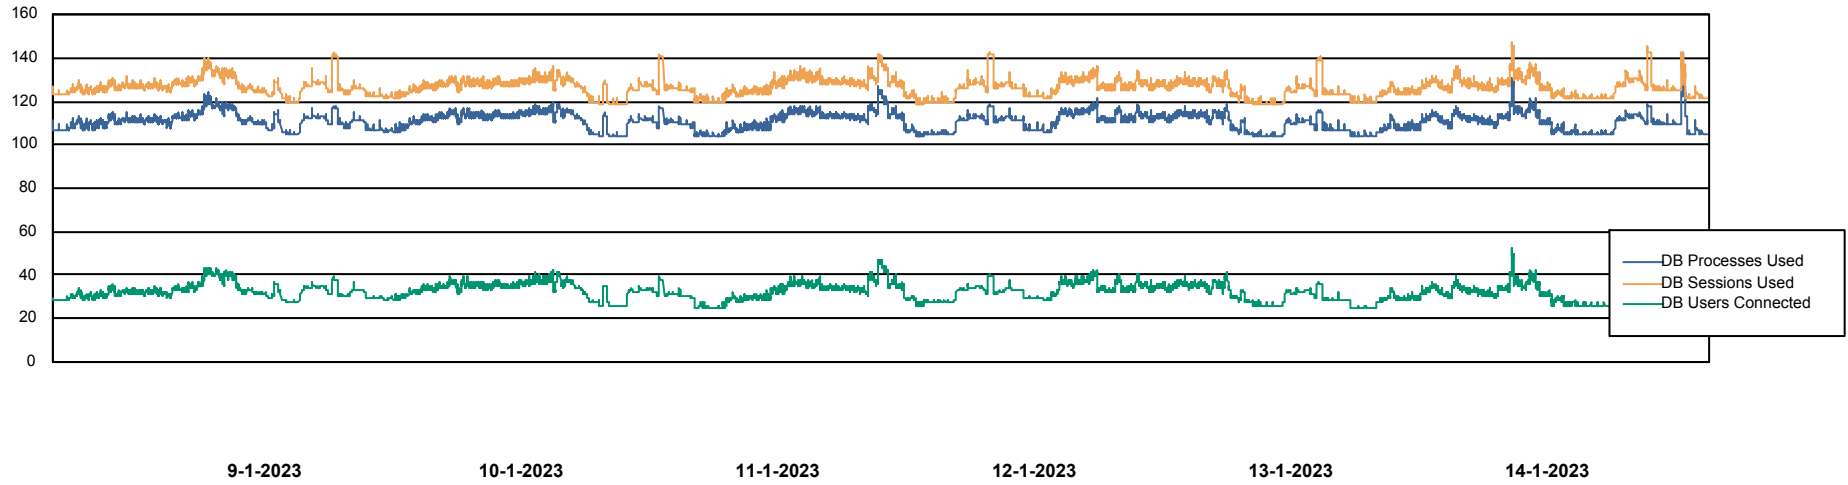

Harddisk Usage CUS_StandByDBSrv_ABSD2

	Free disk space on C: (%)	Total disk space on C: (Gb)	Used disk space on C: (Gb)	Free disk space on D: (%)	Total disk space on D: (Gb)	Used disk space on D: (Gb)
14-1-2023	83	199	35	18	1,024	835
13-1-2023	83	199	35	19	1,024	833
12-1-2023	82	199	35	19	1,024	832
11-1-2023	83	199	35	20	1,024	824
10-1-2023	83	199	35	20	1,024	820
9-1-2023	83	199	35	20	1,024	819
8-1-2023	83	199	35	20	1,024	824

Weekly SLA Customer Report

Customer CUS_Production
Database ID 131

Database Performance CUS_ProdDB_Primary

Weekly SLA Customer Report

Customer CUS_Production
Database ID 131

Database Performance CUS_ProdDB_Standby