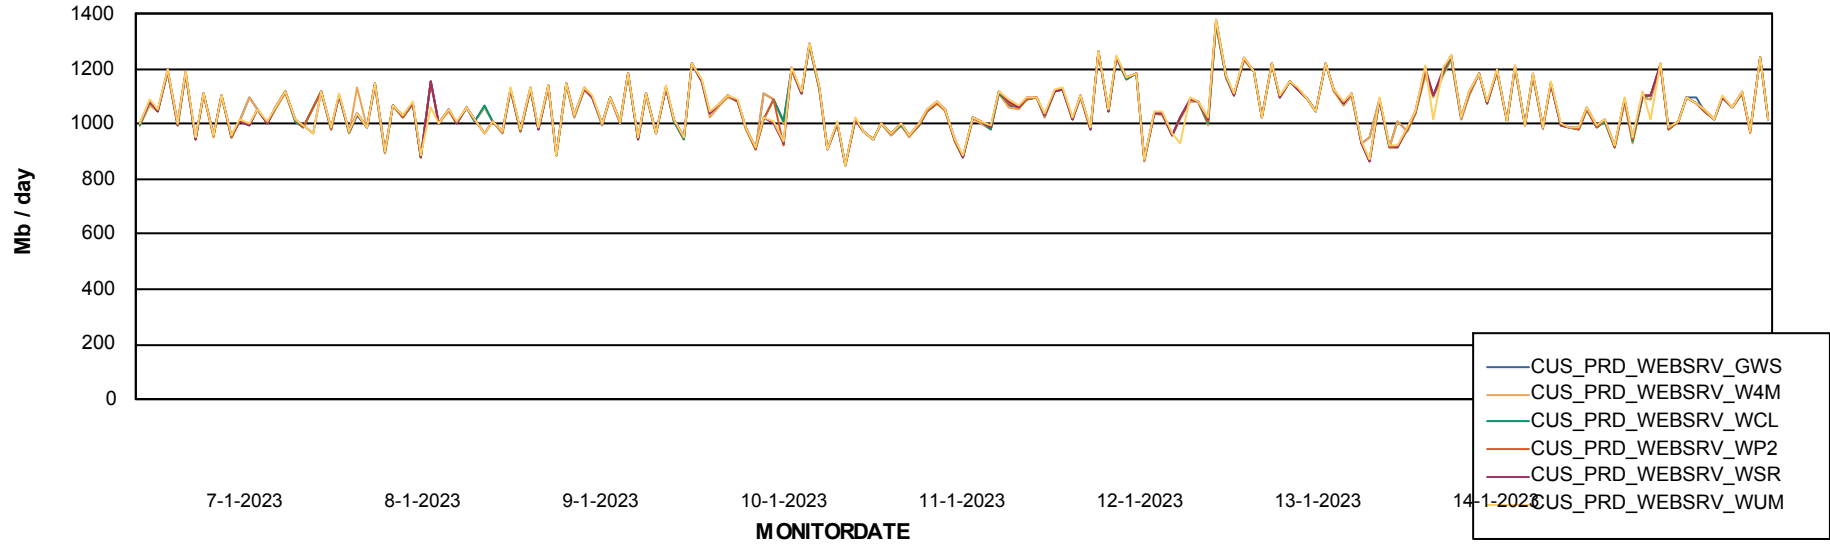

ABSSolute Web Component Services

Avg memory used per ABS Web component