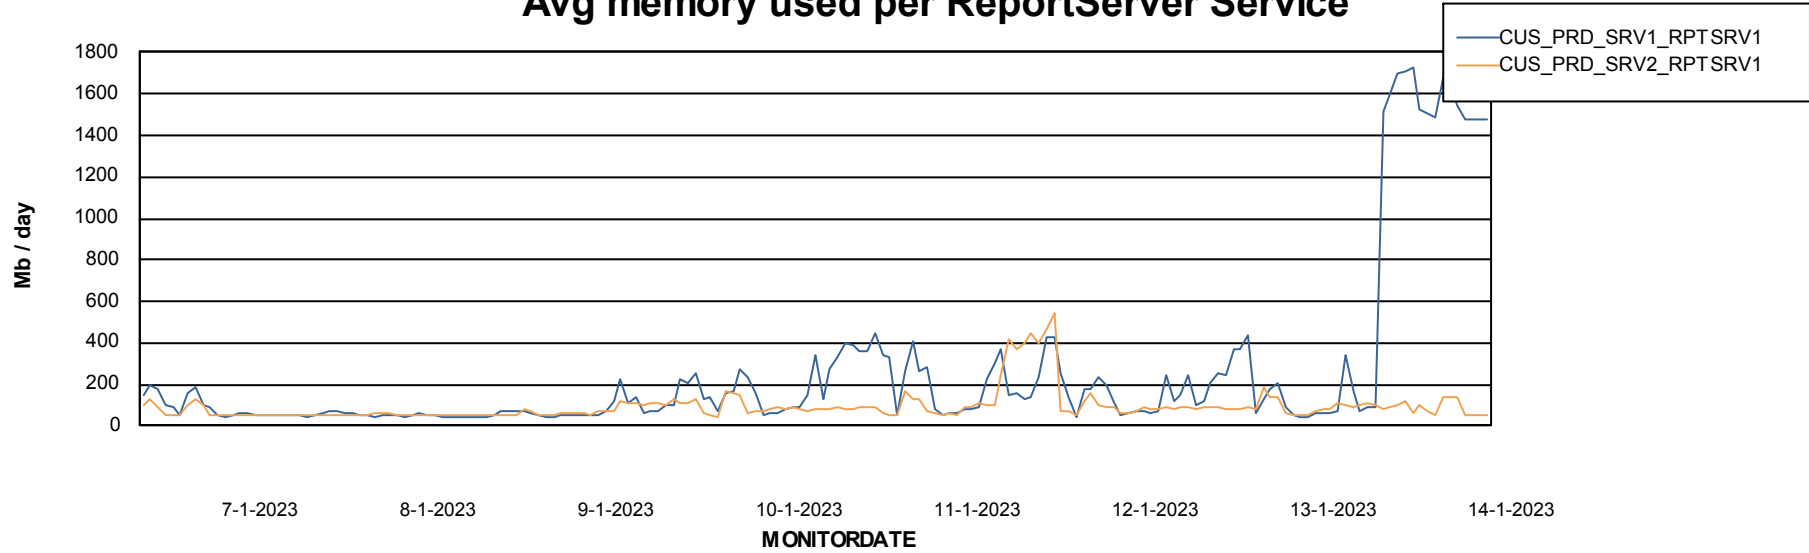

Avg memory used per ABS Server Service

Avg users per day per ABS server

Weekly SLA Customer Report

Customer CUS_Production
Database ID 131

ABSSolute Web Component Services

Avg memory used per ReportServer Service