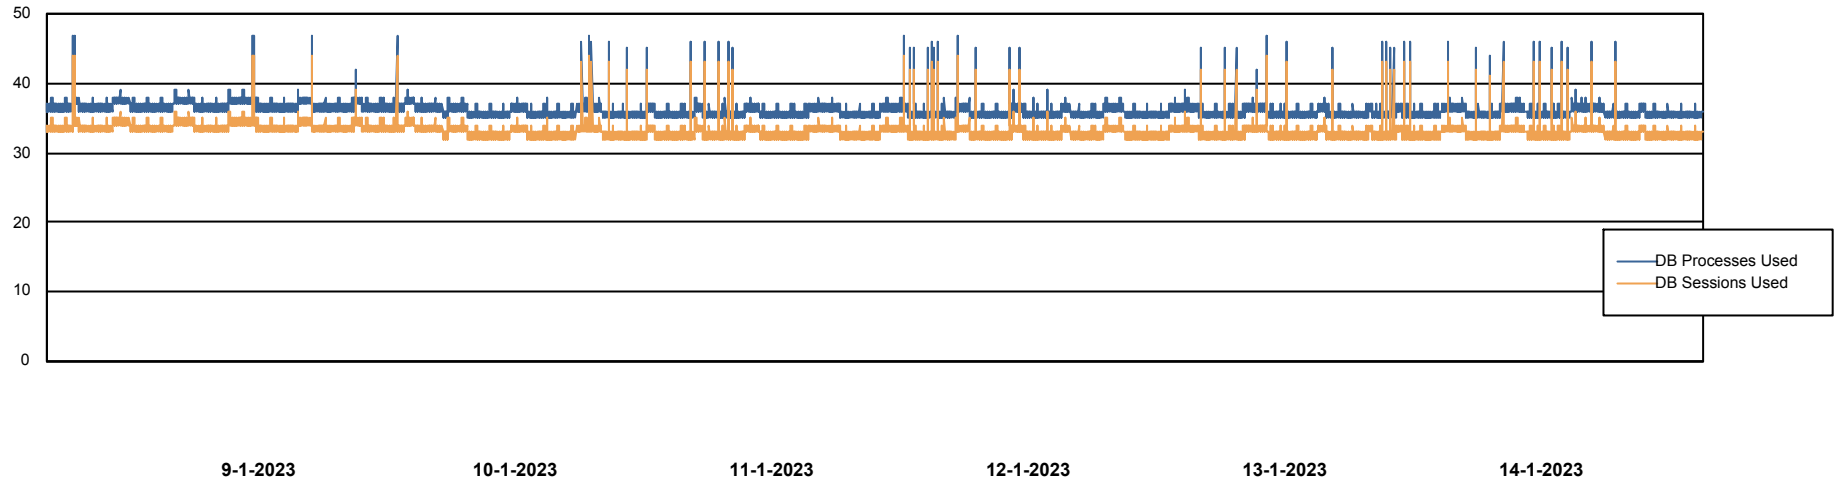

Database Performance CUS_ProdDB_Standby

DB Processes Max 300