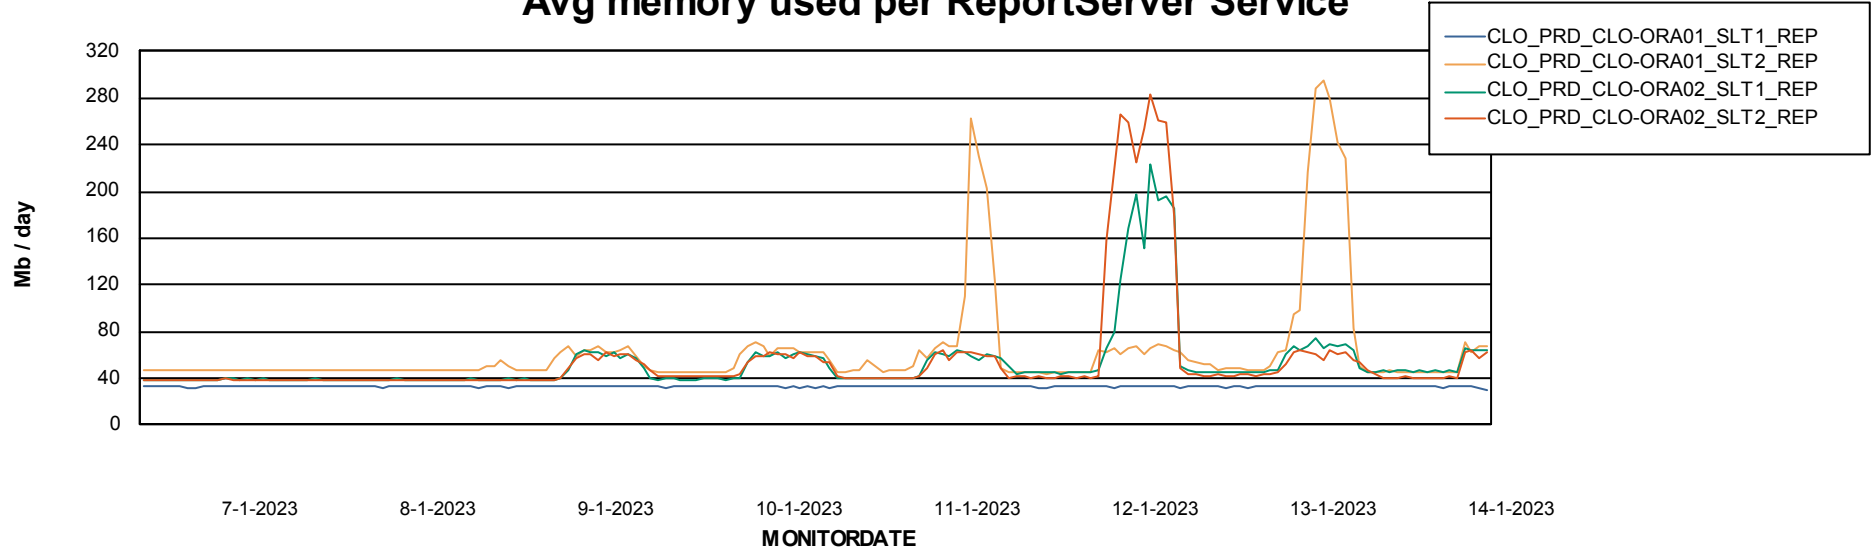

ABSSolute Application ReportServer Services

Avg memory used per ReportServer Service