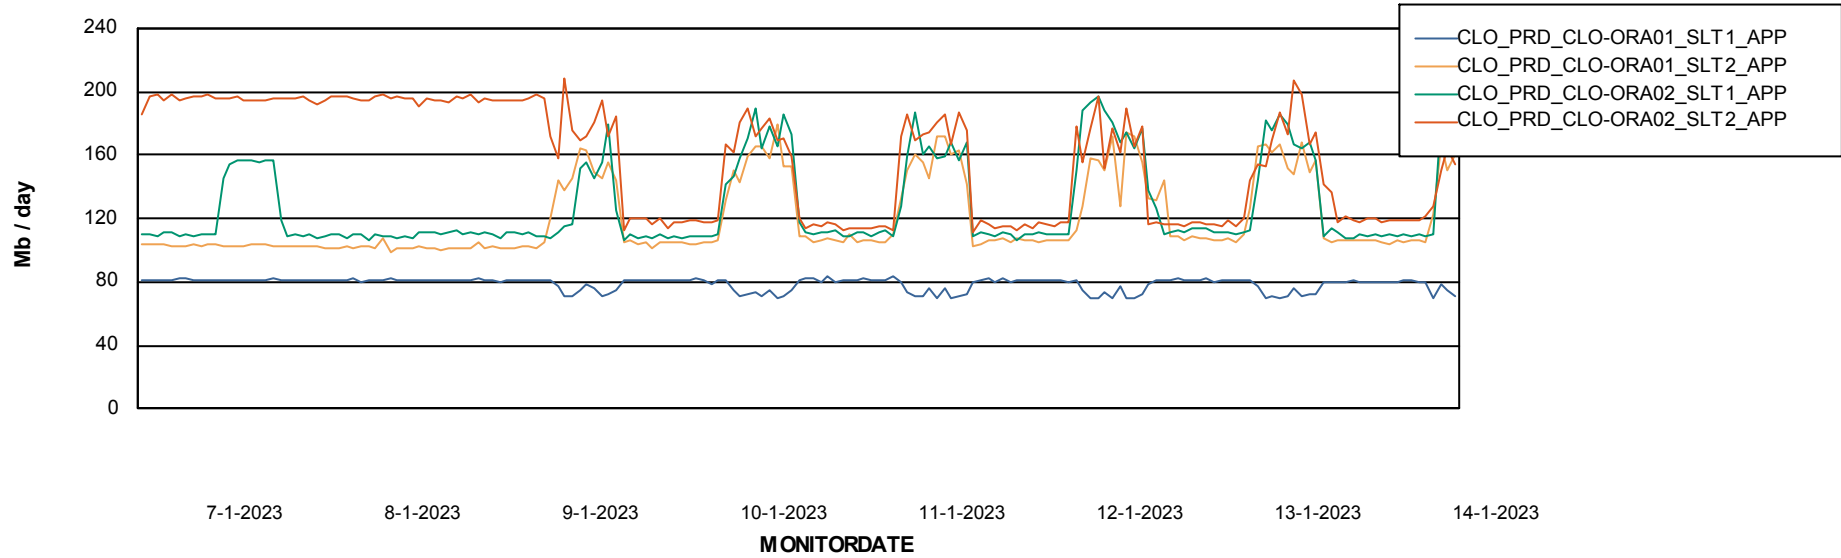

ABSSolute Application Server Services

Avg memory used per ABS Server Service