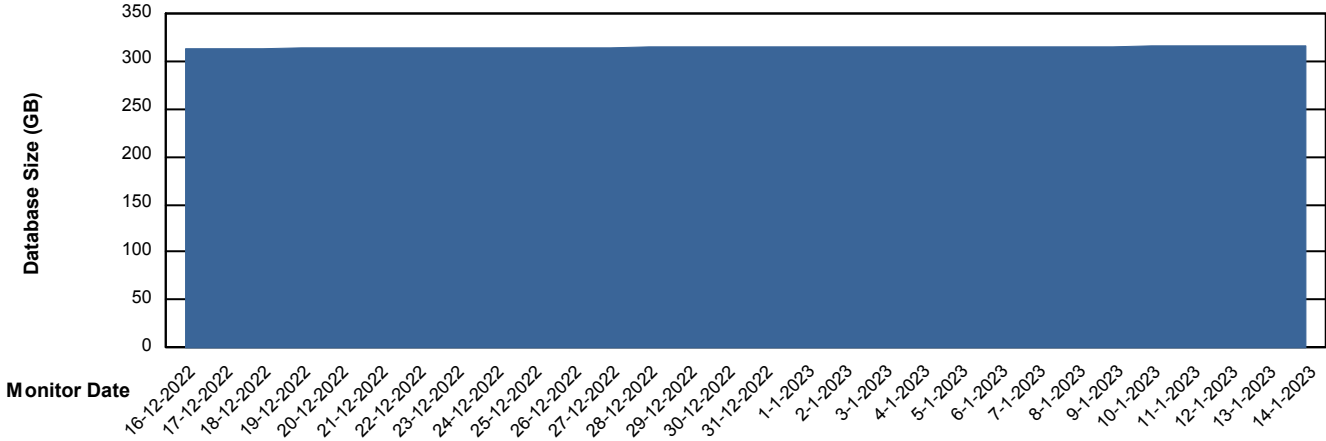

DATABASE SIZE CLODB_PRD_CLO-ORA01

Database growth over last month