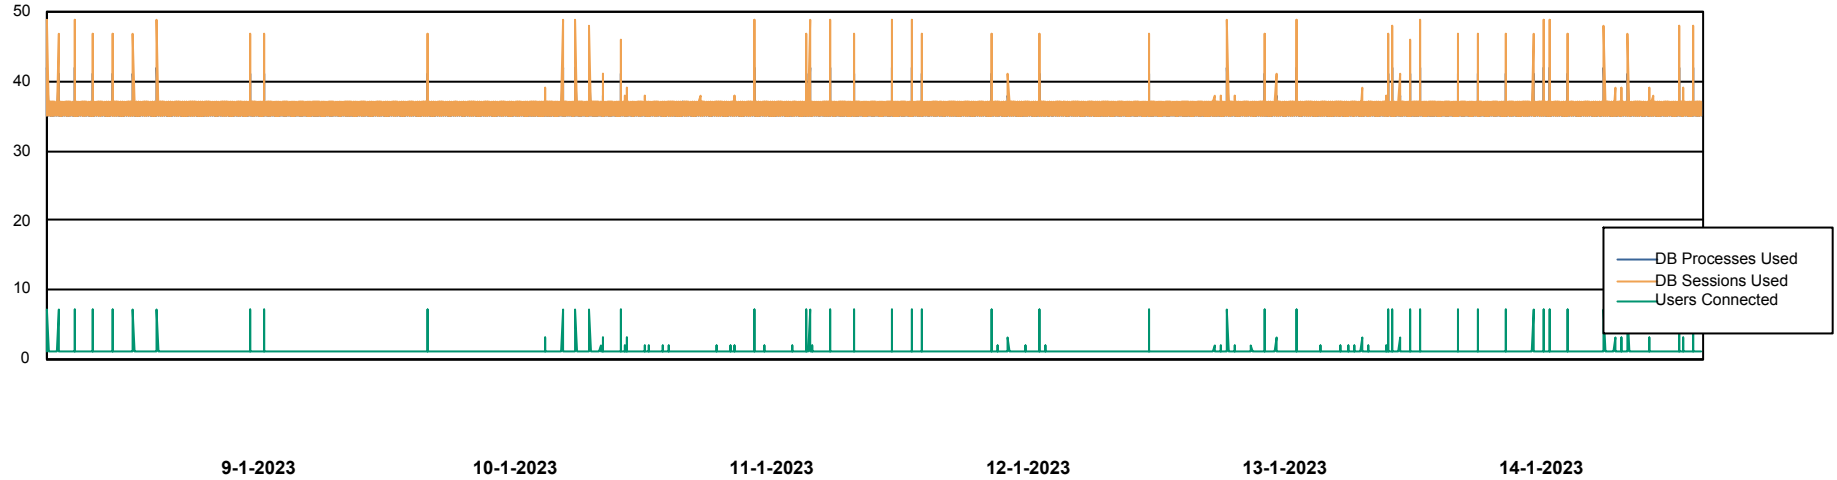

Weekly SLA Customer Report

Customer CIW Production
Database ID 45

Database Performance CIWDB_Production

DB Processes Max 300
DB Sessions Max 472

Weekly SLA Customer Report

Customer CIW Production
Database ID 45

Database Performance CIWDB_Standby

DB Processes Max 300
DB Sessions Max 472

Weekly SLA Customer Report

Customer CIW Production
 Database ID 45

DATABASE SIZE CIWDB_Production

Database growth over last month

Database Tablespace CIWDB_Production

Date	Tablespace Name	Filesize (Gb)	Usedsize (Gb)	Percentage free
14-1-2023	ABSDATA	57	47	18
	INDX	12	7	42
13-1-2023	ABSDATA	57	47	18
	INDX	12	7	42
12-1-2023	ABSDATA	57	47	18
	INDX	12	7	42
11-1-2023	ABSDATA	57	47	18
	INDX	12	7	42
10-1-2023	ABSDATA	57	47	18
	INDX	12	7	42
9-1-2023	ABSDATA	57	47	18
	INDX	12	7	42
8-1-2023	ABSDATA	57	47	18
	INDX	12	7	42