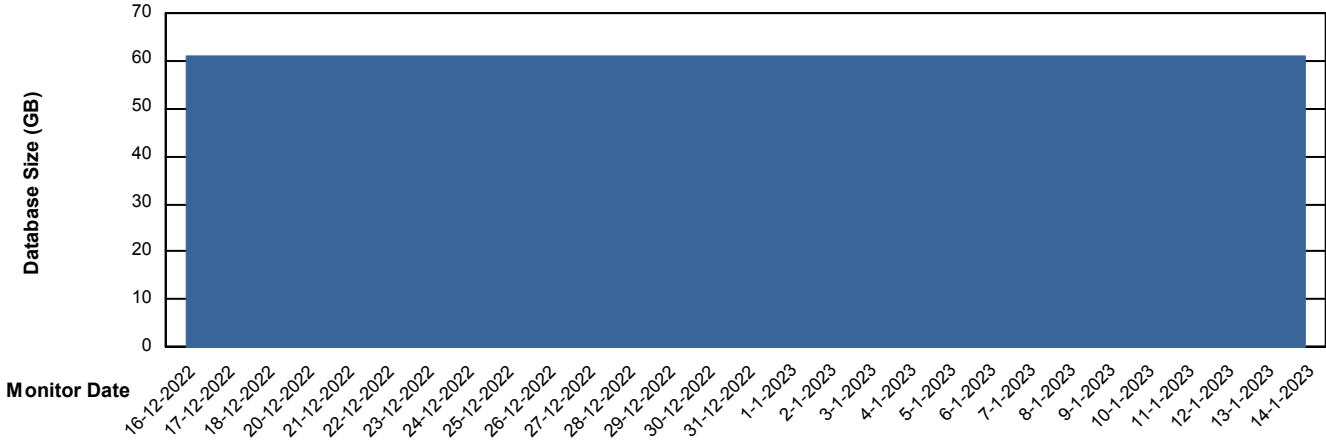

Weekly SLA Customer Report

Customer CIW Production
Database ID 45

Database Performance CIWDB_Production

DB Processes Max 300
DB Sessions Max 472

Weekly SLA Customer Report

Customer CIW Production
Database ID 45

Database Performance CIWDB_Standby

DB Processes Max 300
DB Sessions Max 472

Weekly SLA Customer Report

Customer CIW Production
 Database ID 45

DATABASE SIZE CIWDB_Production

Database growth over last month

Database Tablespace CIWDB_Production

Date	Tablespace Name	Filesize (Gb)	Usedsize (Gb)	Percentage free
14-1-2023	ABSDATA	57	47	18
	INDX	12	7	42
13-1-2023	ABSDATA	57	47	18
	INDX	12	7	42
12-1-2023	ABSDATA	57	47	18
	INDX	12	7	42
11-1-2023	ABSDATA	57	47	18
	INDX	12	7	42
10-1-2023	ABSDATA	57	47	18
	INDX	12	7	42
9-1-2023	ABSDATA	57	47	18
	INDX	12	7	42
8-1-2023	ABSDATA	57	47	18
	INDX	12	7	42