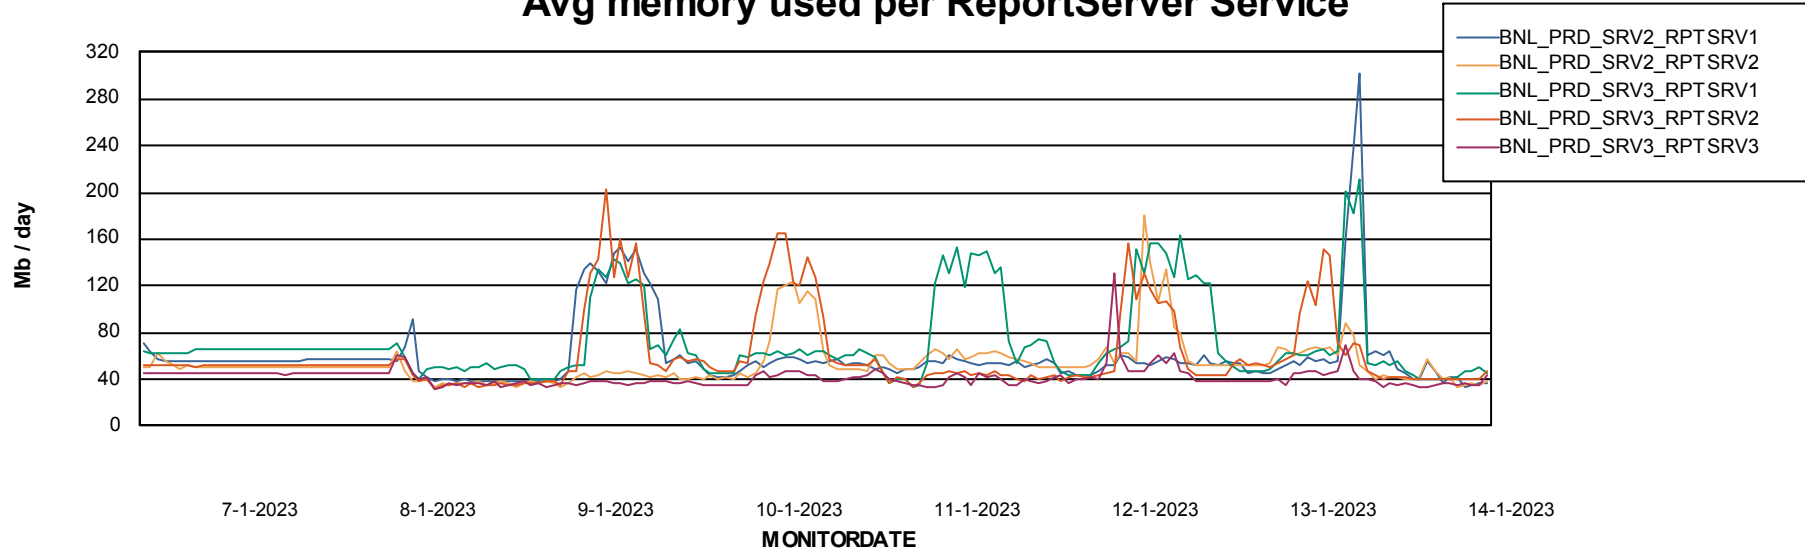

Avg memory used per ABS Server Service

Avg users per day per ABS server

Weekly SLA Customer Report

Customer BNL_Production
Database ID 83

ABSolute Web Component Services

Avg memory used per ReportServer Service

Weekly SLA Customer Report

Customer BNL_Production
Database ID 83

ABSSolute Web Component Services

Avg memory used per ABS Web component

Weekly SLA Customer Report

Customer BNL_Production
Database ID 83

Disaster per ABS component