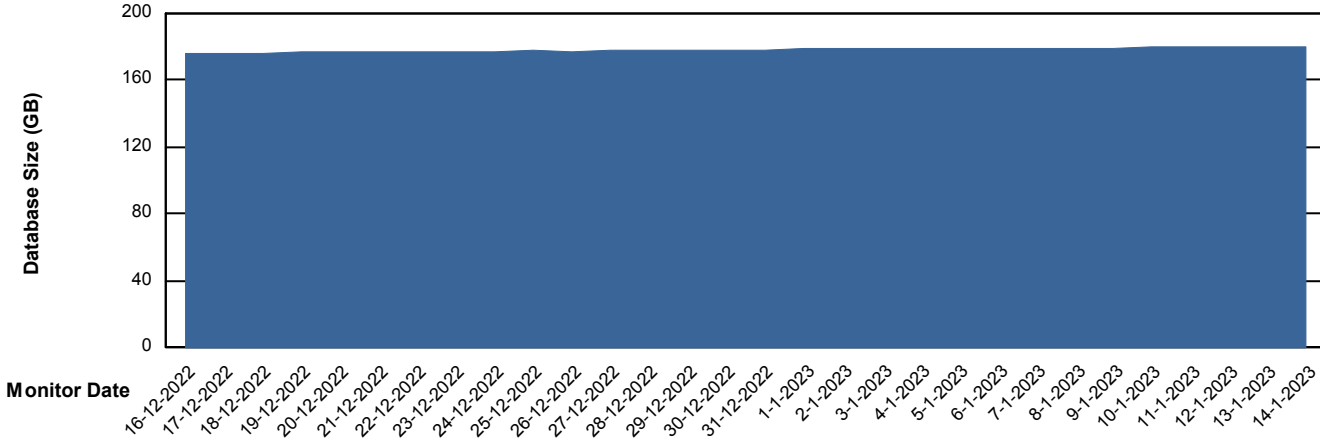

Weekly SLA Customer Report

Customer BNL_Production
Database ID 83

Database Performance BNLDB_Production_New

Weekly SLA Customer Report

Customer BNL_Production
Database ID 83

Database Performance BNLDB_Standby

DB Processes Max 0
DB Processes Max 4
DB Processes Max 1,000

Weekly SLA Customer Report

Customer BNL_Production
 Database ID 83

DATABASE SIZE BNLDB_Production_New

Database growth over last month

Database Tablespace BNLDB_Production_New

Date	Tablespace Name	Filesize (Gb)	Usedsize (Gb)	Percentage free
14-1-2023	ABSDATA	105	79	25
	INDX	200	93	54
13-1-2023	ABSDATA	105	79	25
	INDX	200	93	54
12-1-2023	ABSDATA	105	79	25
	INDX	200	93	54
11-1-2023	ABSDATA	105	79	25
	INDX	200	92	54
10-1-2023	ABSDATA	105	79	25
	INDX	200	92	54
9-1-2023	ABSDATA	105	78	26
	INDX	200	92	54
8-1-2023	ABSDATA	105	78	26
	INDX	200	92	54