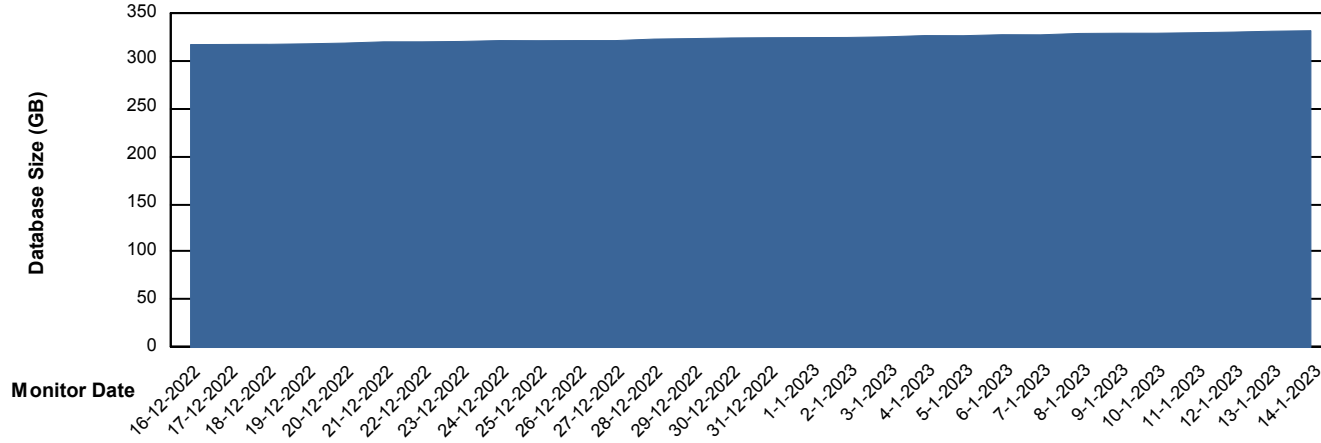

DB Processes Max 300
DB Sessions Max 472

Weekly SLA Customer Report

Customer BGG_Production
Database ID 58

Database Performance BGGDB_Standby

DB Processes Max 300
DB Sessions Max 474

Weekly SLA Customer Report

Customer BGG_Production
Database ID 58

DATABASE SIZE BGGDB_BI

Database growth over last month

DATABASE SIZE BGGDB_Production

Database growth over last month

Weekly SLA Customer Report

Customer BGG_Production
Database ID 58