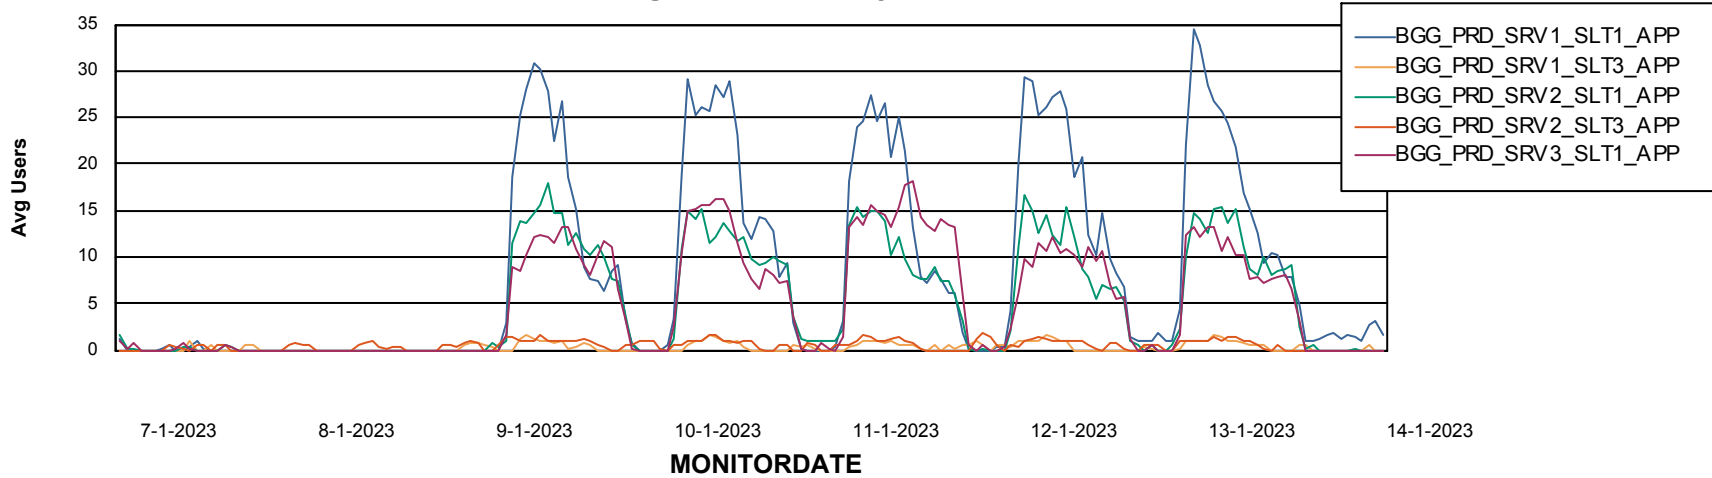

Avg users per day per ABS server