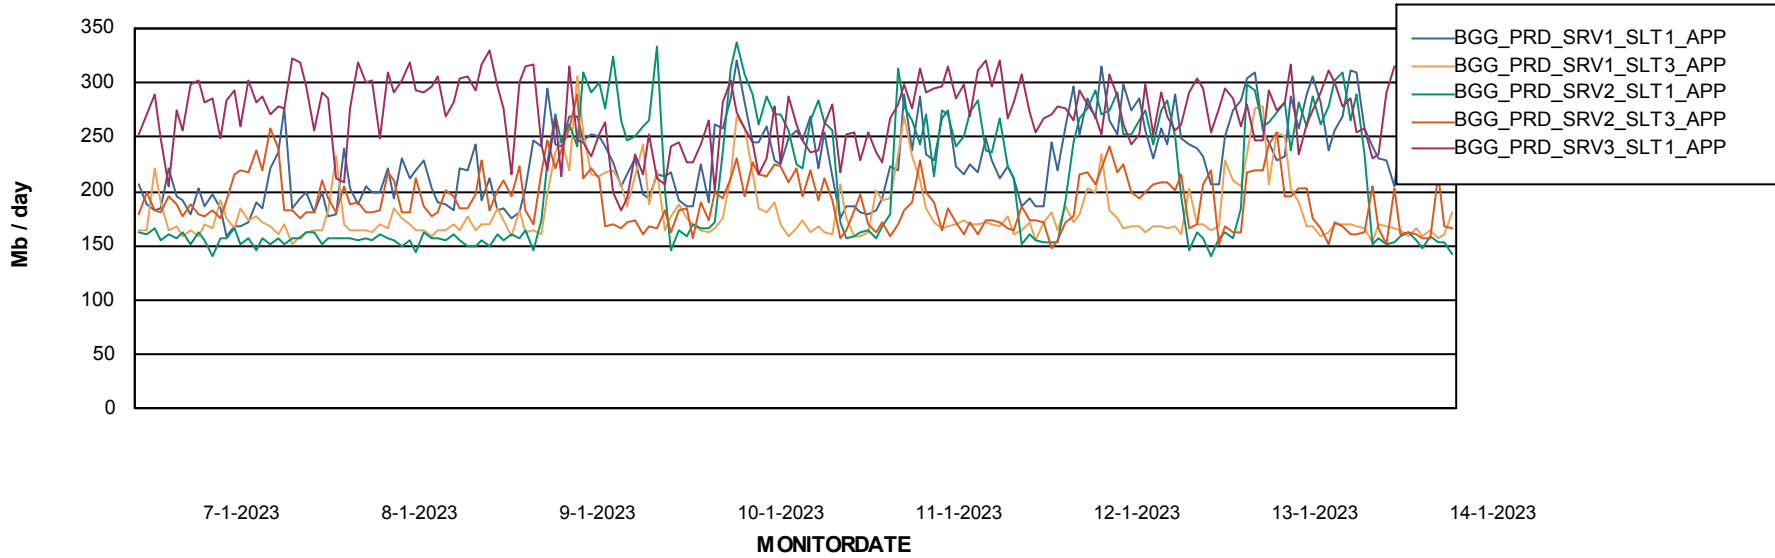

ABSSolute Application Server Services

Avg memory used per ABS Server Service