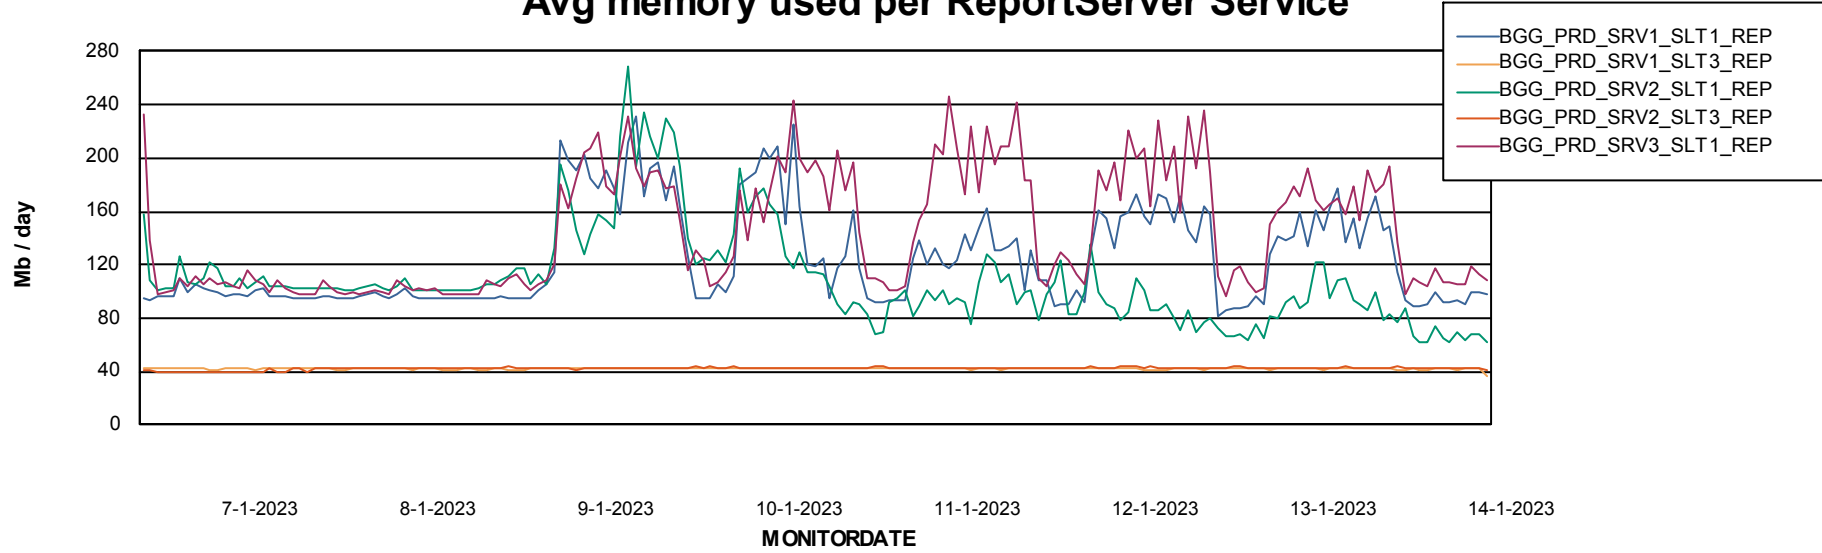

Avg memory used per ABS Server Service

Avg users per day per ABS server

Weekly SLA Customer Report

Customer BGG_Production
Database ID 58

ABSSolute Application ReportServer Services

Avg memory used per ReportServer Service