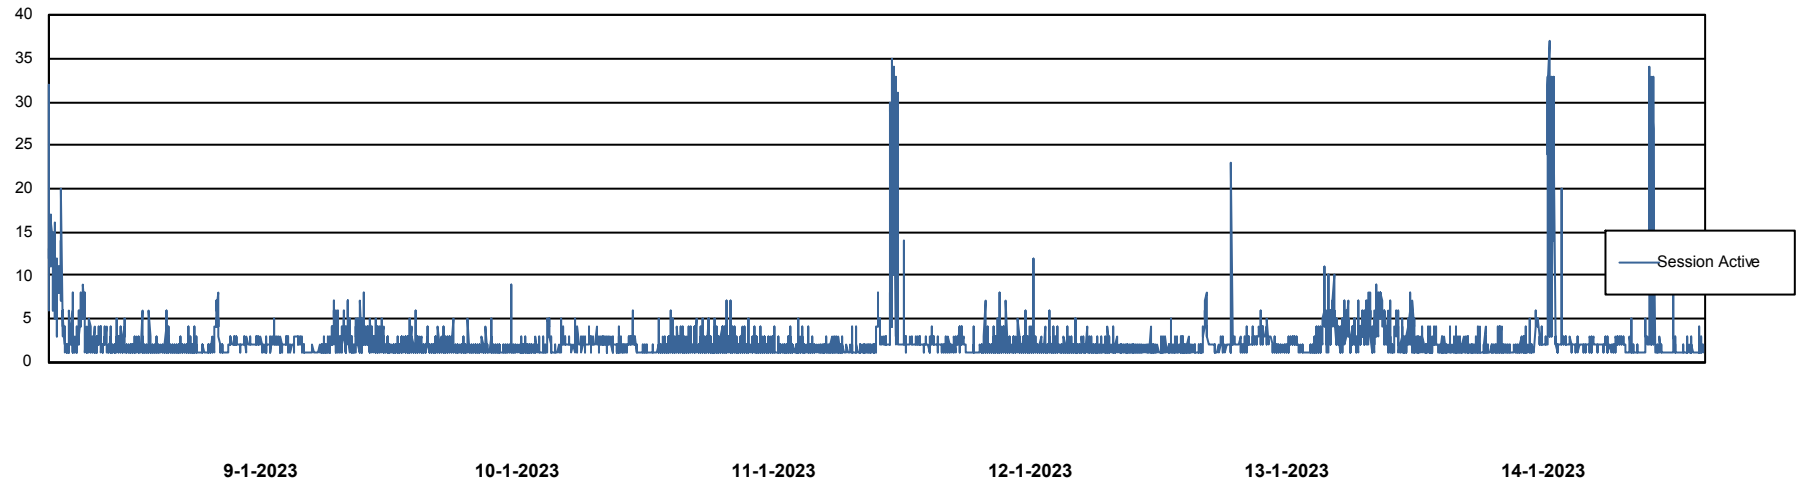

Database Performance BGGDB_Production

DB Processes Max 300
DB Sessions Max 472