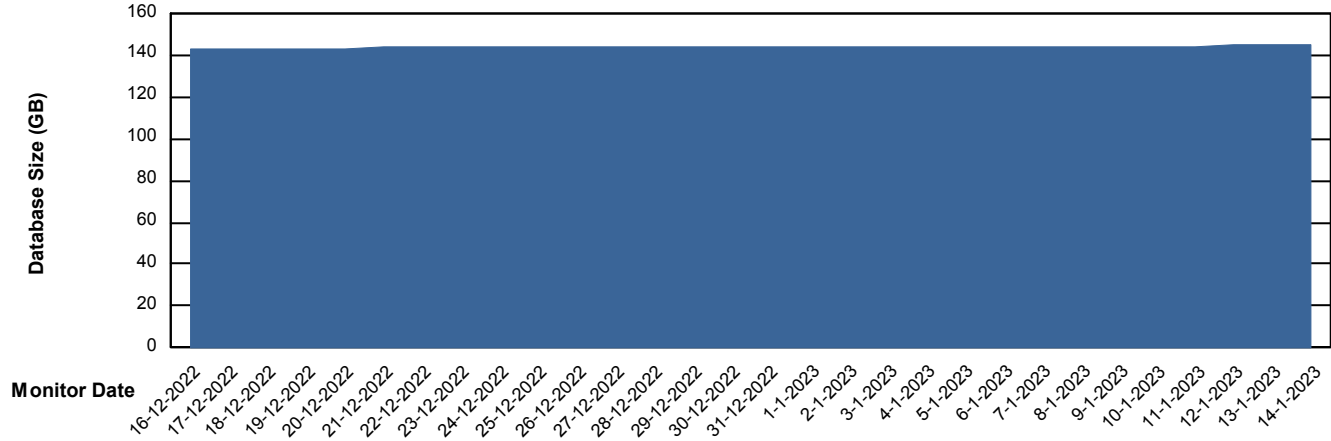

DATABASE SIZE AUJ Prod. BI DB (PABSBI1 server)

Database growth over last month