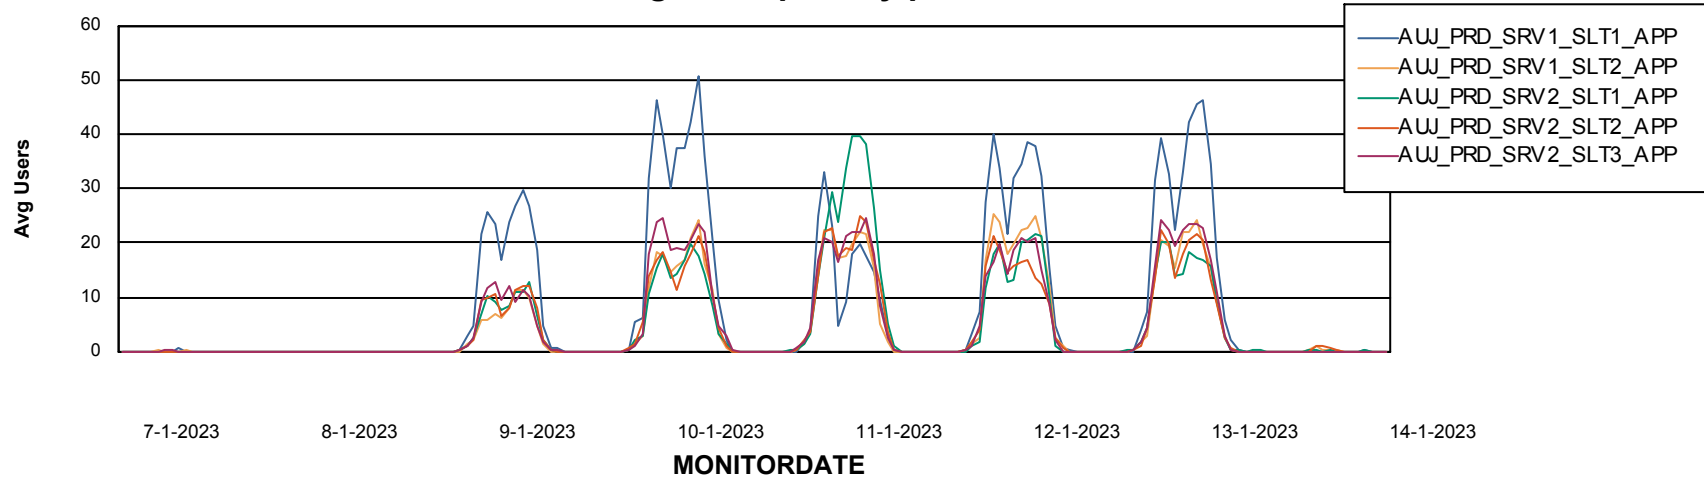

Weekly SLA Customer Report

Customer AUJ Production
Database ID 41

ABSSolute Application Server Services

Avg memory used per ABS Server Service

Avg users per day per ABS server

Weekly SLA Customer Report

Customer AUJ Production
Database ID 41