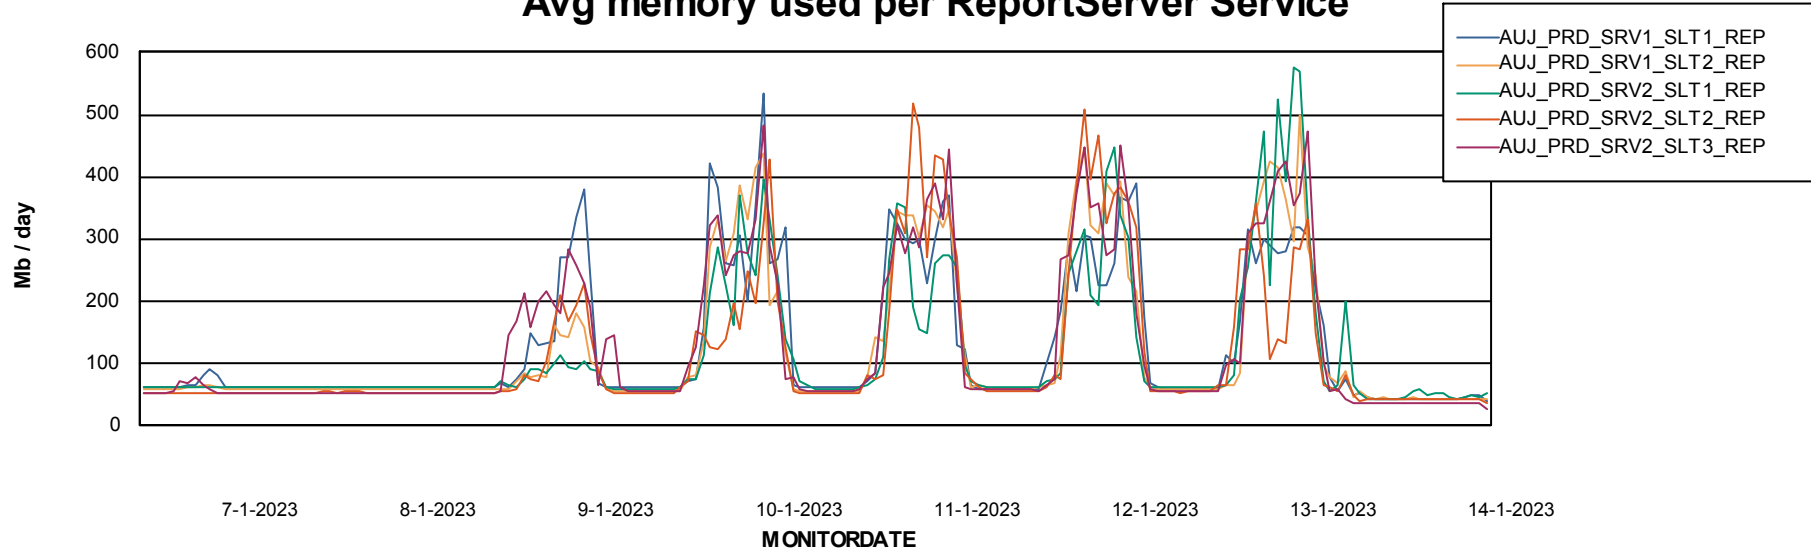

ABSSolute Application ReportServer Services

Avg memory used per ReportServer Service