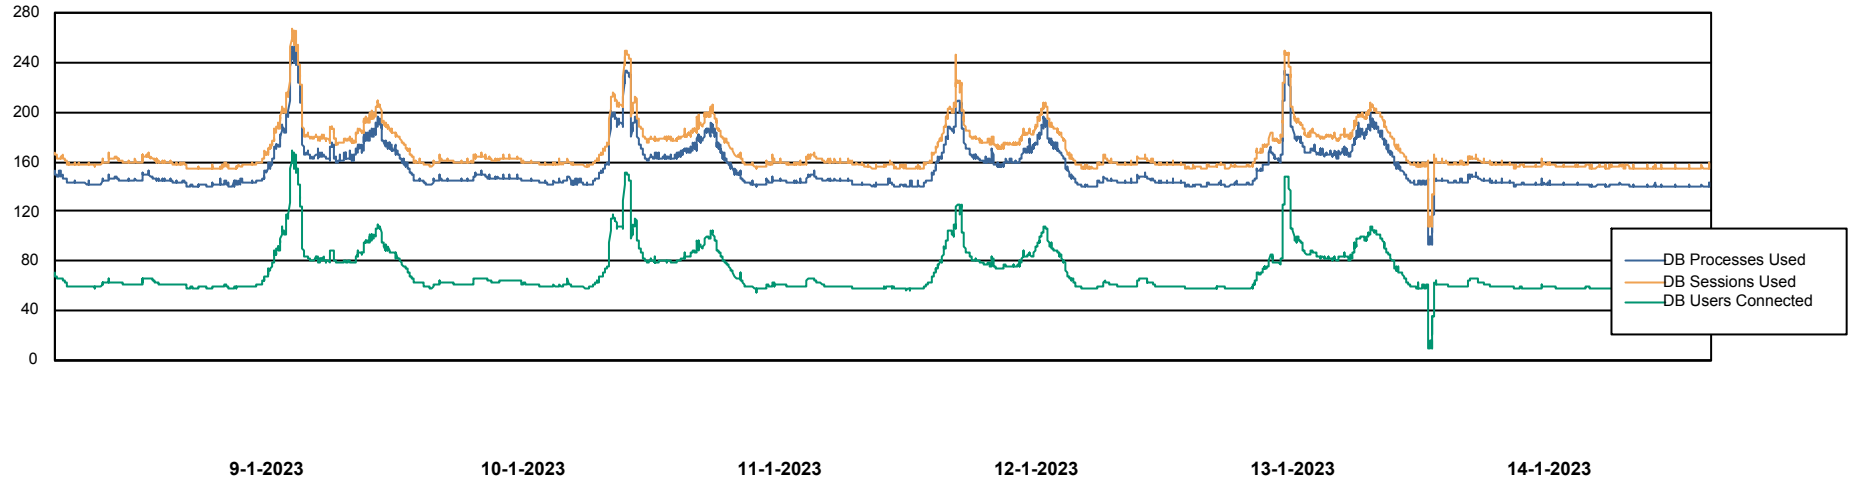

Weekly SLA Customer Report

Customer AUJ Production
Database ID 41

Database Performance AUJ Prod. BI DB (PABSBI1 server)

Weekly SLA Customer Report

Customer AUJ Production
Database ID 41

Database Performance AUJ_DB1_Primary