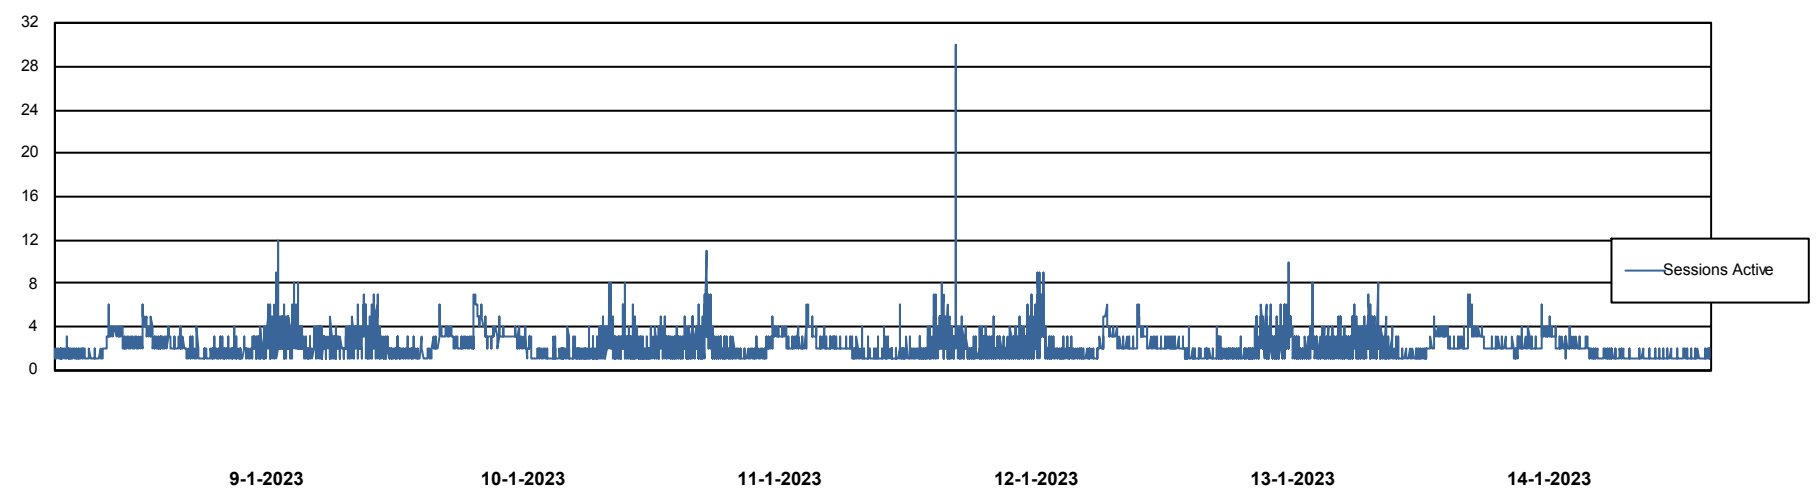

Weekly SLA Customer Report

Customer AUJ Production
Database ID 41

Database Performance AUJ Prod. BI DB (PABSBI1 server)

Weekly SLA Customer Report

Customer AUJ Production
Database ID 41

Database Performance AUJ_DB1_Primary