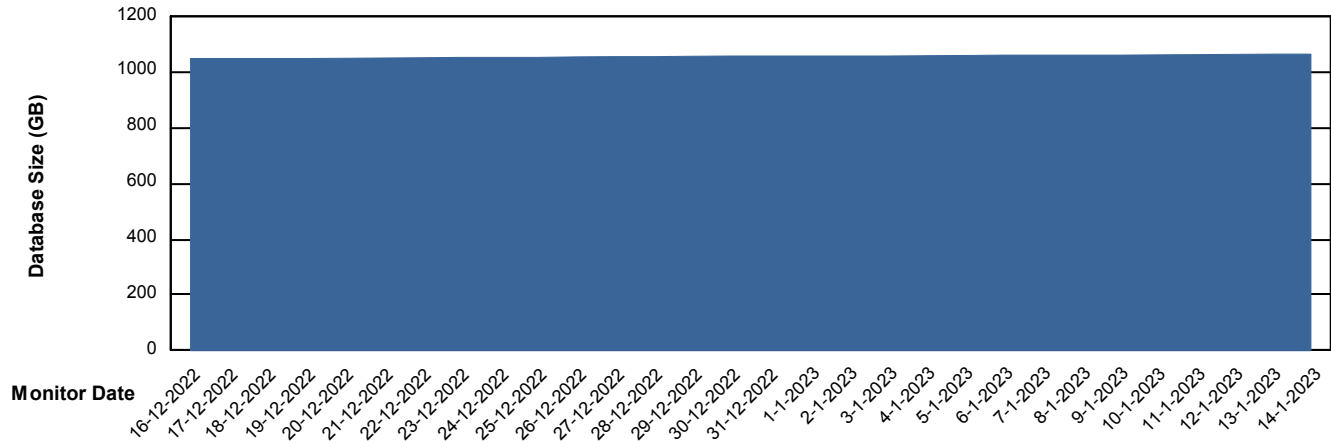

Weekly SLA Customer Report

Customer AUJ Production
Database ID 41

DATABASE SIZE AUJ Prod. BI DB (PABSBI1 server)

Database growth over last month

DATABASE SIZE AUJ_DB1_Primary

Database growth over last month