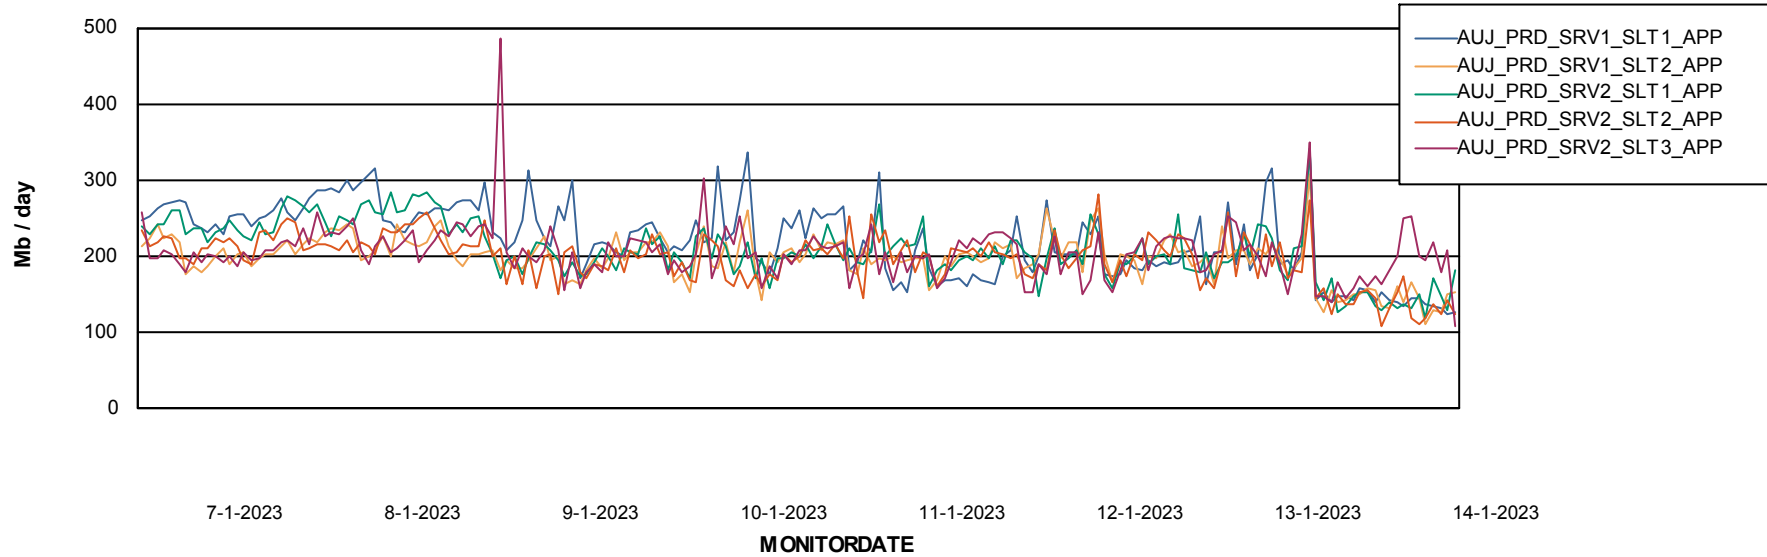

ABSSolute Application Server Services

Avg memory used per ABS Server Service