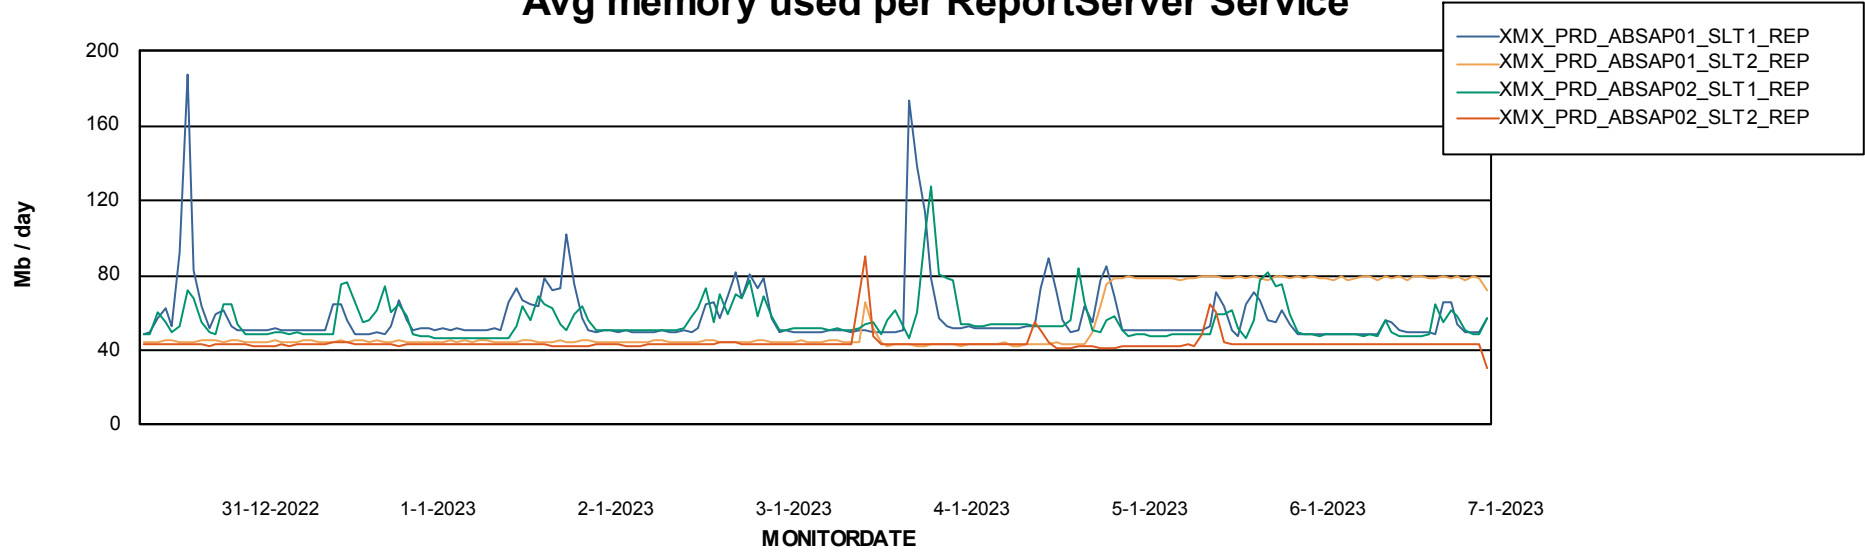

ABSSolute Application ReportServer Services

Avg memory used per ReportServer Service