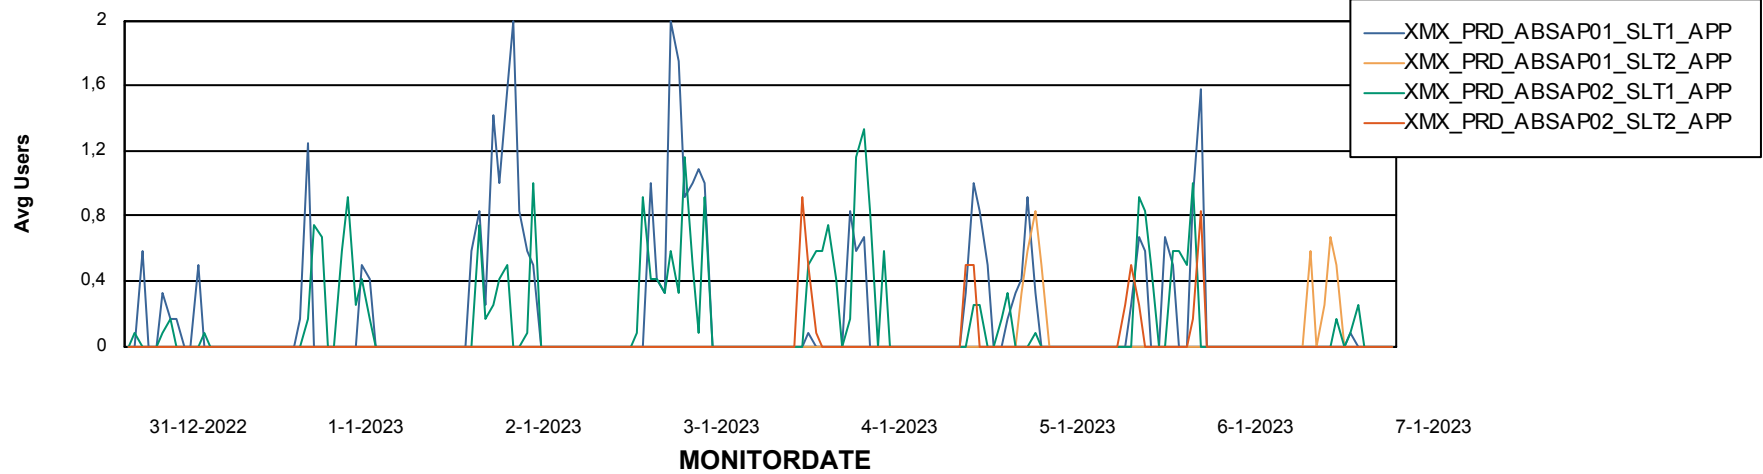

Avg users per day per ABS server