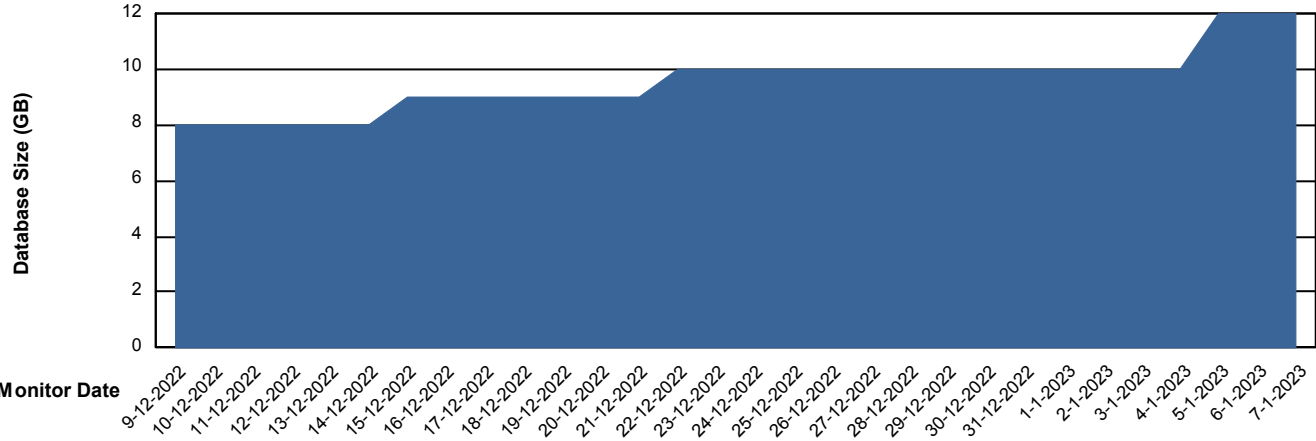

DATABASE SIZE XMX_PROD_ABSDB01_PRDB

Database growth over last month