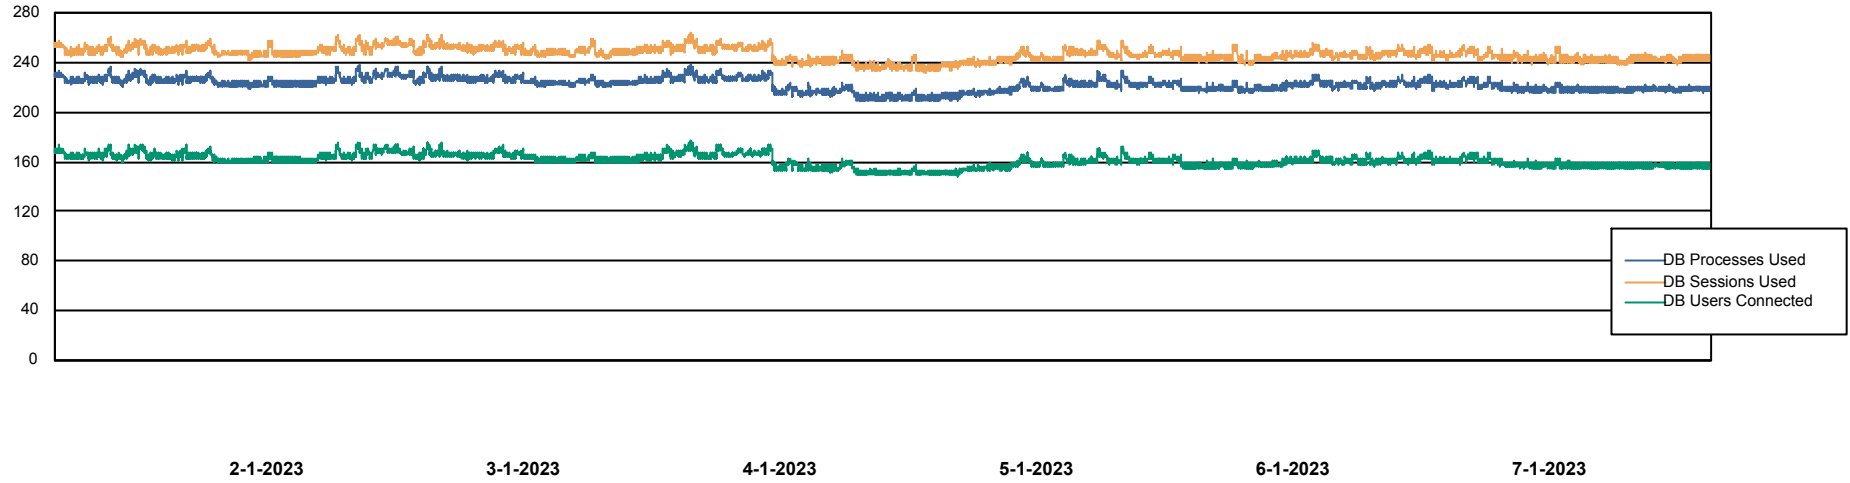

Weekly SLA Customer Report

Customer VOS_Production
Database ID 143

Database Performance VOSDB_BI

Weekly SLA Customer Report

Customer VOS_Production
Database ID 143

Database Performance VOSDB_Production

Weekly SLA Customer Report