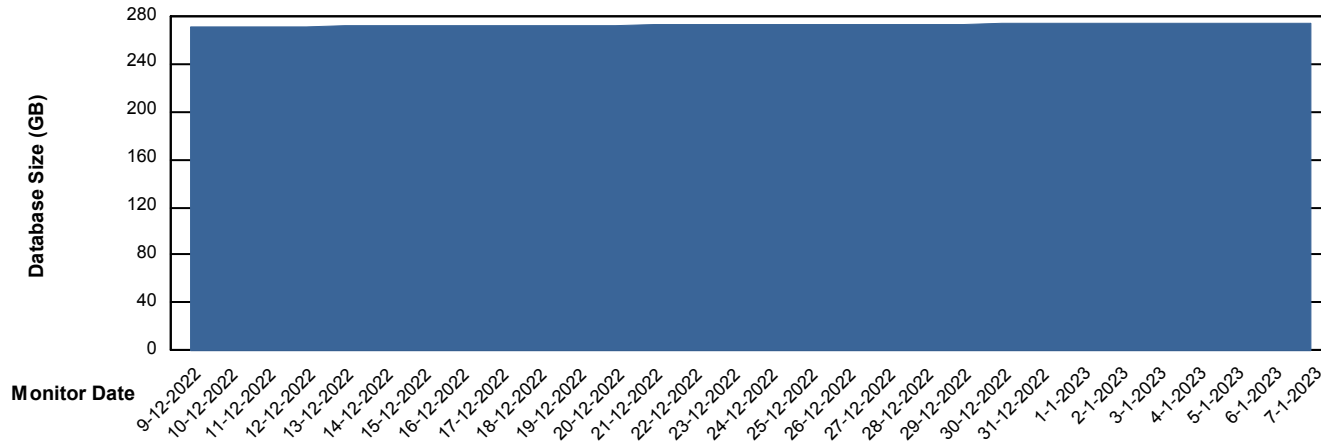

DATABASE SIZE VOSDB_Production

Database growth over last month