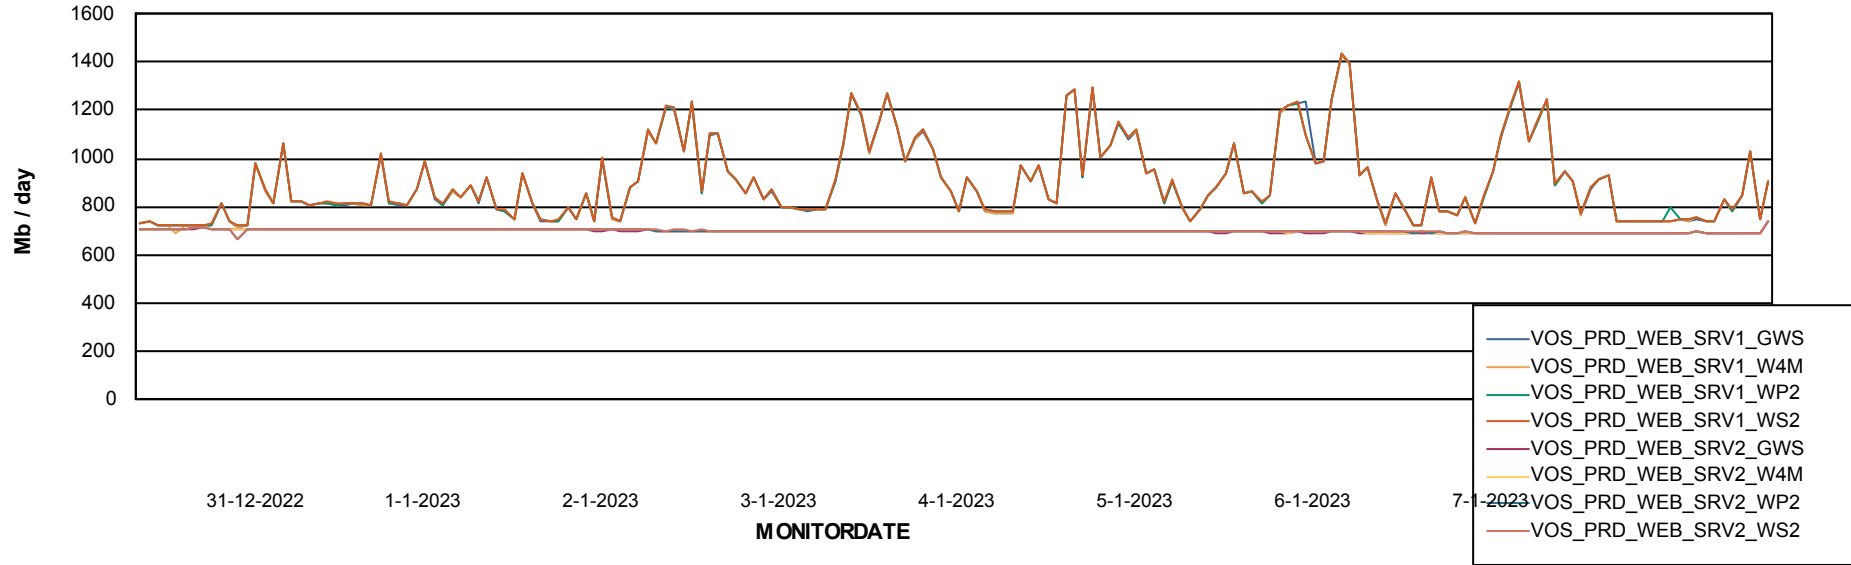

ABSolute Web Component Services

Avg memory used per ABS Web component