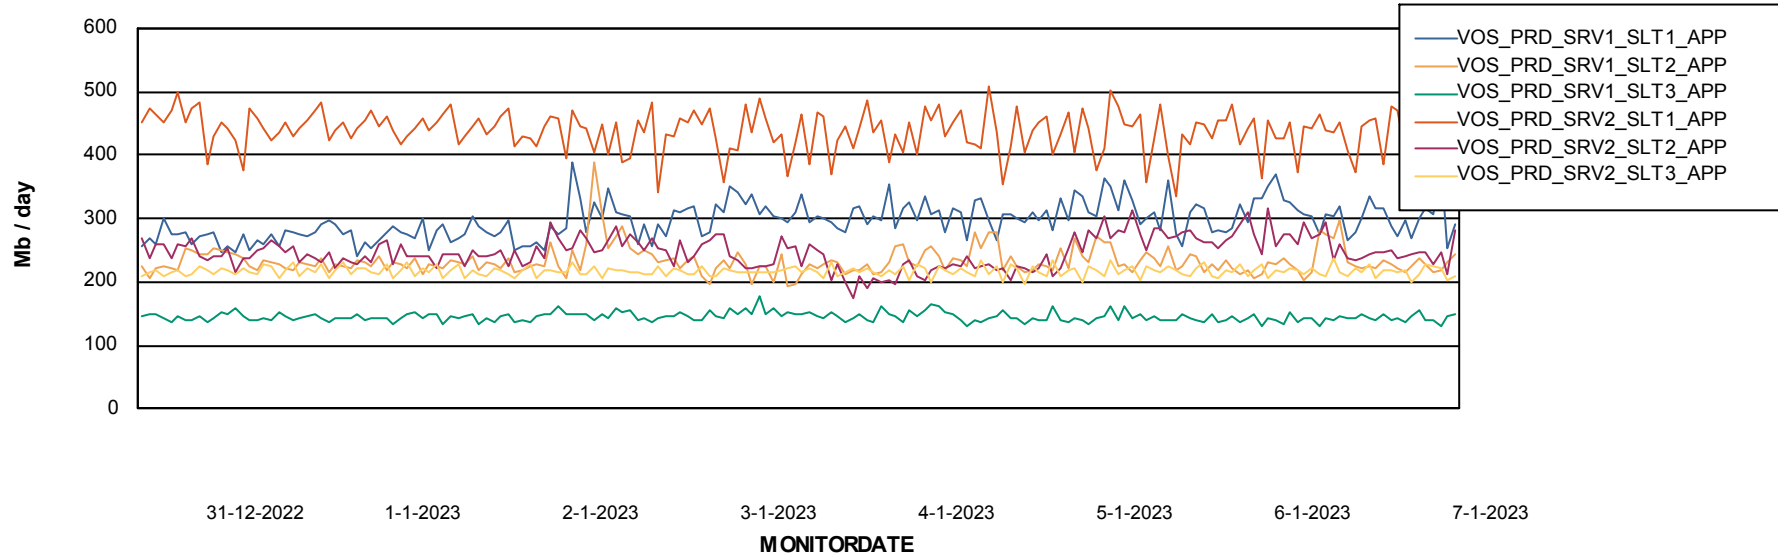

Standby Database Health VOS_Production

Recovery lag for last 7 days

Weekly SLA Customer Report

Customer VOS_Production
Database ID 143

ABSSolute Application Server Services

Avg memory used per ABS Server Service