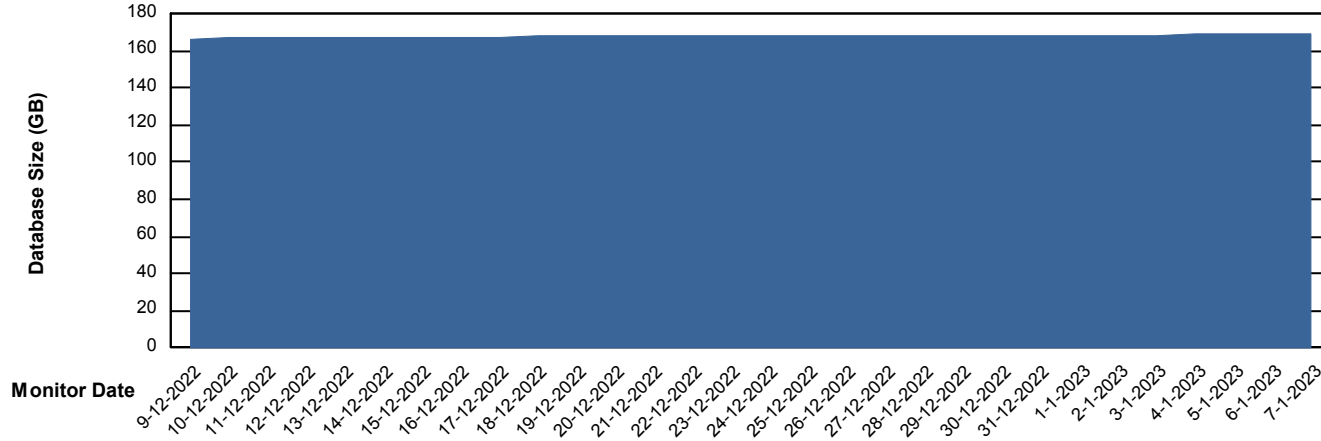

Customer VOS_Production
Database ID 143

Database Performance VOSDB_Standby

DB Processes Max 1,000

Weekly SLA Customer Report

Customer VOS_Production
Database ID 143

DATABASE SIZE VOSDB_BI

Database growth over last month