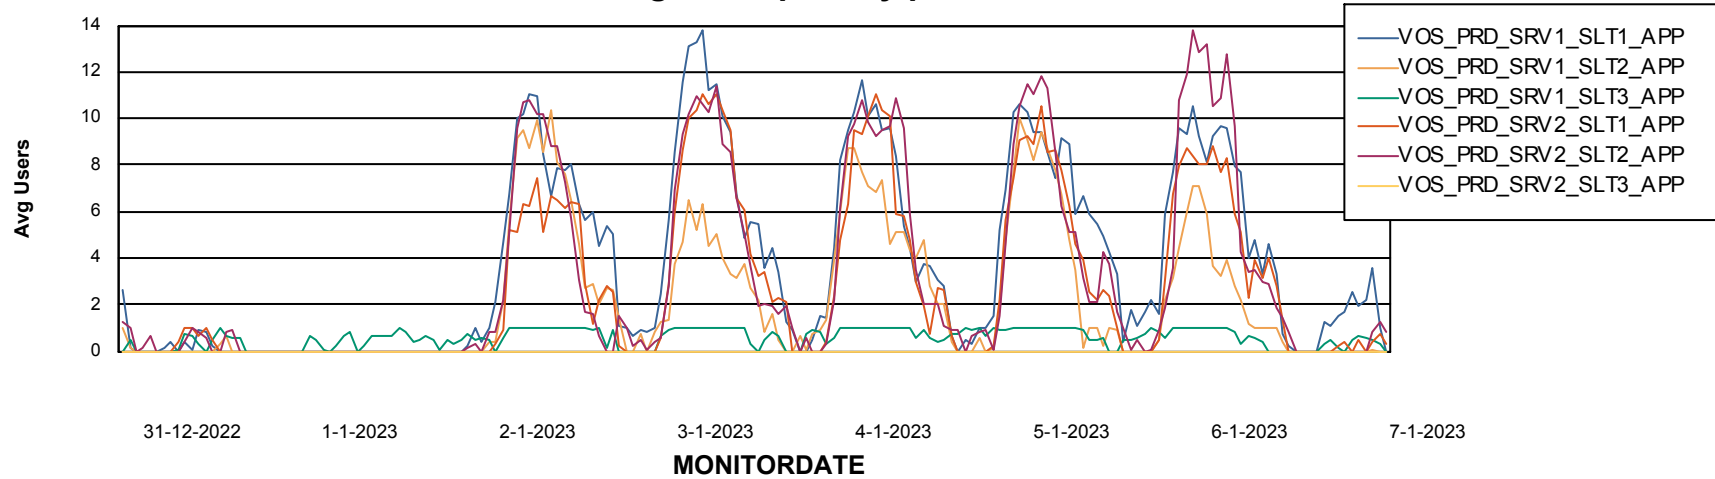

Avg users per day per ABS server