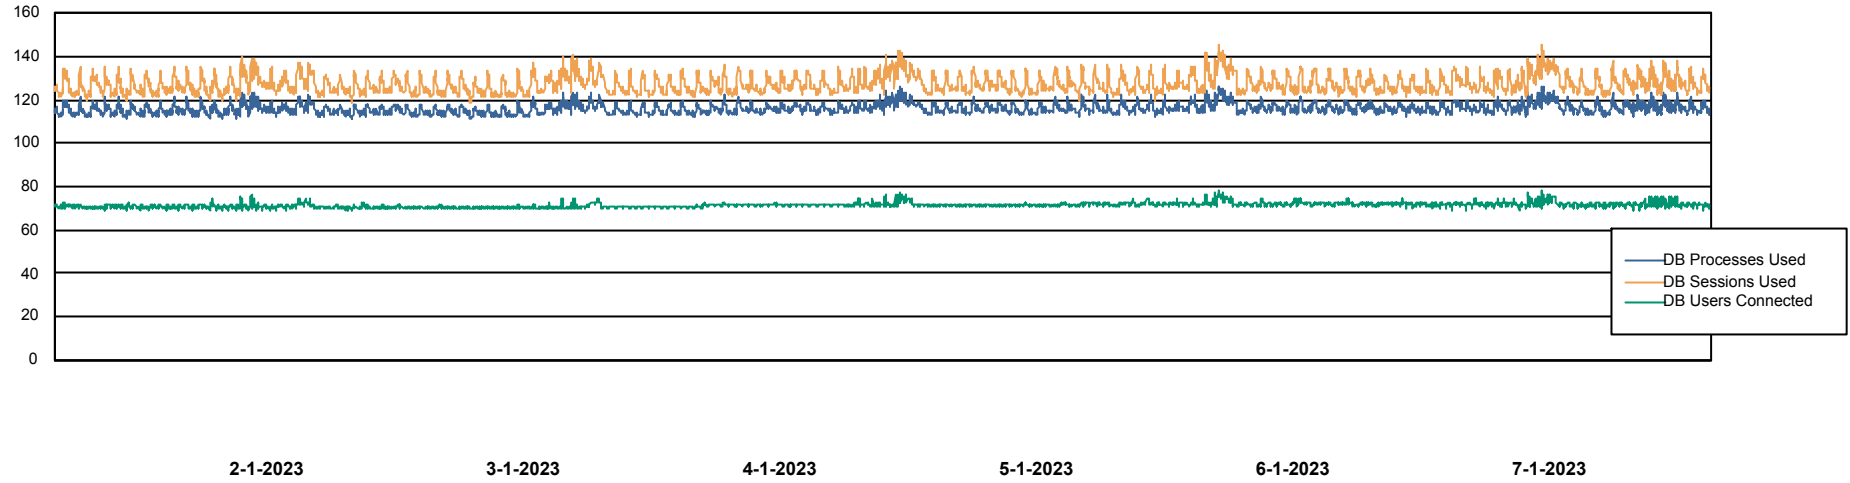

Weekly SLA Customer Report

Customer VOS_Production
Database ID 143

Database Performance VOSDB_BI

Weekly SLA Customer Report

Customer VOS_Production
Database ID 143

Database Performance VOSDB_Production

Weekly SLA Customer Report