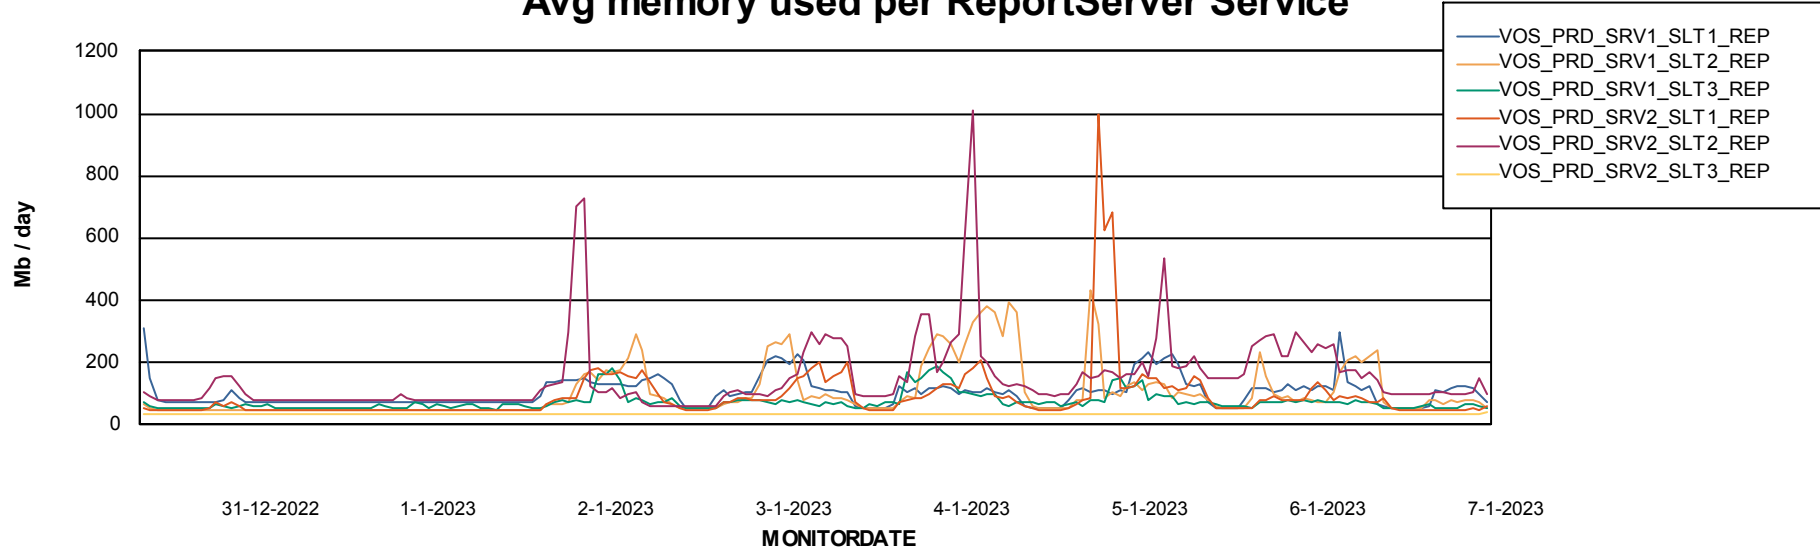

Avg users per day per ABS server

Weekly SLA Customer Report

Customer VOS_Production
Database ID 143

ABSSolute Application ReportServer Services

Avg memory used per ReportServer Service

Weekly SLA Customer Report