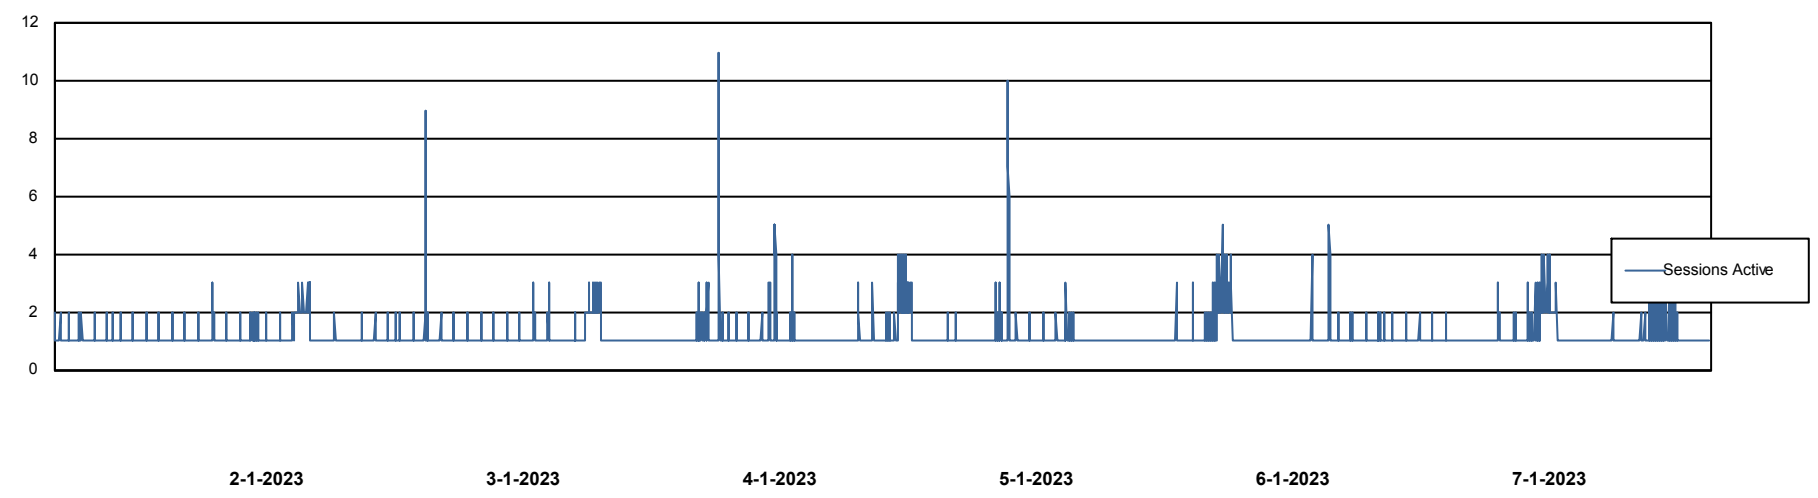

Database Performance VOSDB_BI