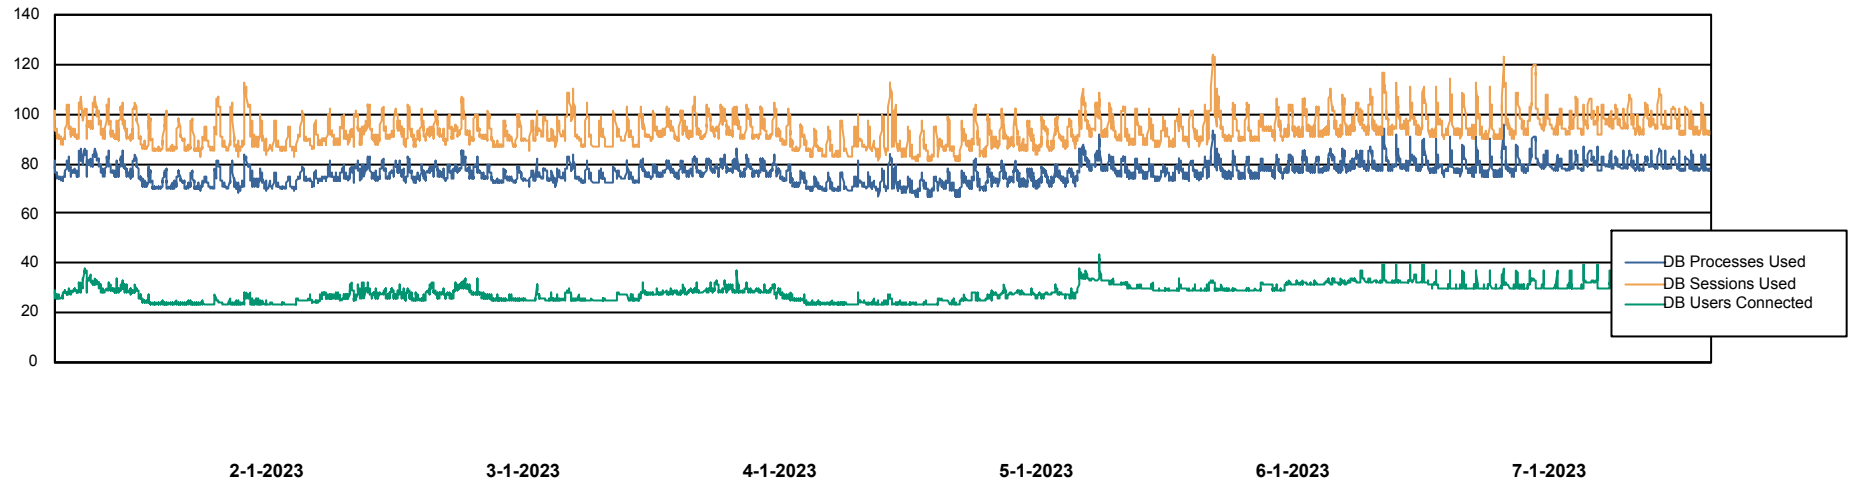

Weekly SLA Customer Report

Customer VEN_Production
 Database ID 35

Harddisk Usage VEN_PRD_VENABS08_BI

	Free disk space on C: (%)	Total disk space on C: (Gb)	Used disk space on C: (Gb)	Free disk space on D: (%)	Total disk space on D: (Gb)	Used disk space on D: (Gb)
7-1-2023	40	102	61	20	601	479
6-1-2023	40	102	61	20	601	478
5-1-2023	40	102	61	20	601	478
4-1-2023	40	102	61	20	601	478
3-1-2023	40	102	61	20	601	478
2-1-2023	39	102	62	20	601	478
1-1-2023	40	102	62	20	601	478

Weekly SLA Customer Report

Customer VEN_Production
Database ID 35

Database Performance VENDB_Production

Weekly SLA Customer Report

Customer VEN_Production
Database ID 35

Database Performance VENDB_Standby

DB Processes Max 300