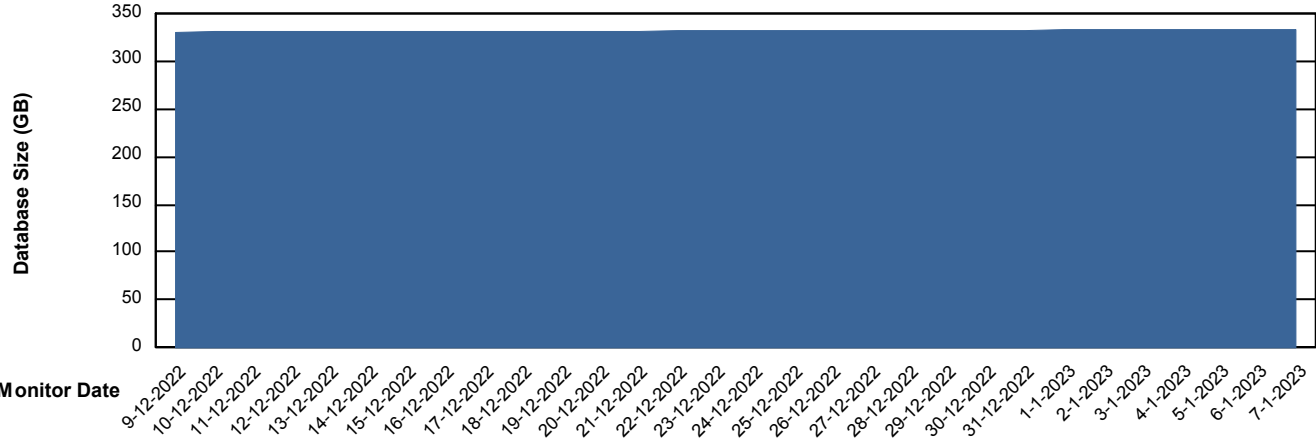

Weekly SLA Customer Report

Customer VEN_Production
Database ID 35

Database Performance VENDB_Production

Weekly SLA Customer Report

Customer VEN_Production
Database ID 35

Database Performance VENDB_Standby

DB Processes Max 300

Weekly SLA Customer Report

Customer VEN_Production
 Database ID 35

DATABASE SIZE VENDB_Production

Database growth over last month

Database Tablespace VENDB_Production

Date	Tablespace Name	Filesize (Gb)	Usedsize (Gb)	Percentage free
7-1-2023	ABSDATA	204	170	17
	INDX	186	154	17
6-1-2023	ABSDATA	204	169	17
	INDX	186	154	17
5-1-2023	ABSDATA	204	169	17
	INDX	186	154	17
4-1-2023	ABSDATA	204	169	17
	INDX	186	154	17
3-1-2023	ABSDATA	204	169	17
	INDX	186	154	17
2-1-2023	ABSDATA	204	169	17
	INDX	186	154	17
1-1-2023	ABSDATA	204	169	17
	INDX	186	154	17