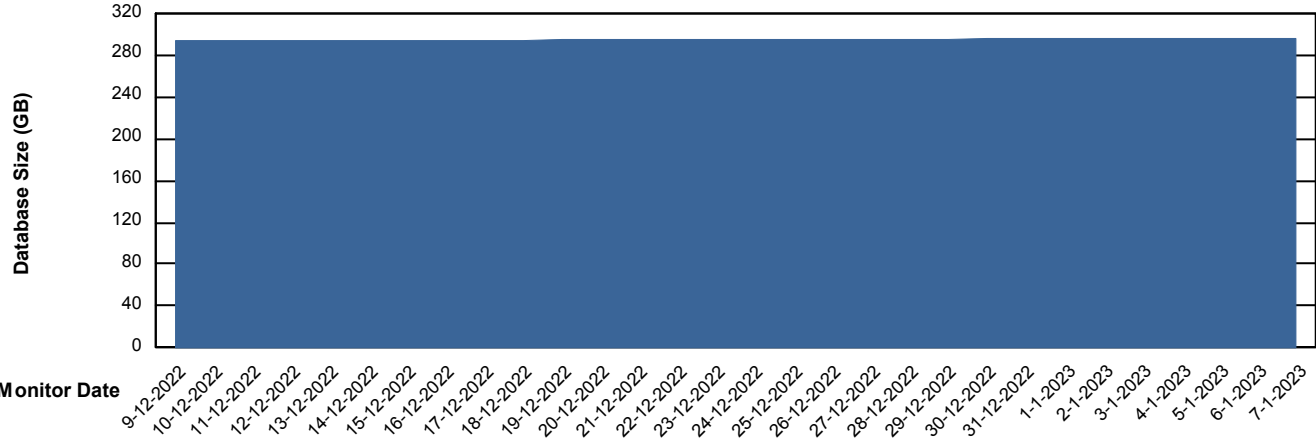

DATABASE SIZE STKDB_Production

Database growth over last month