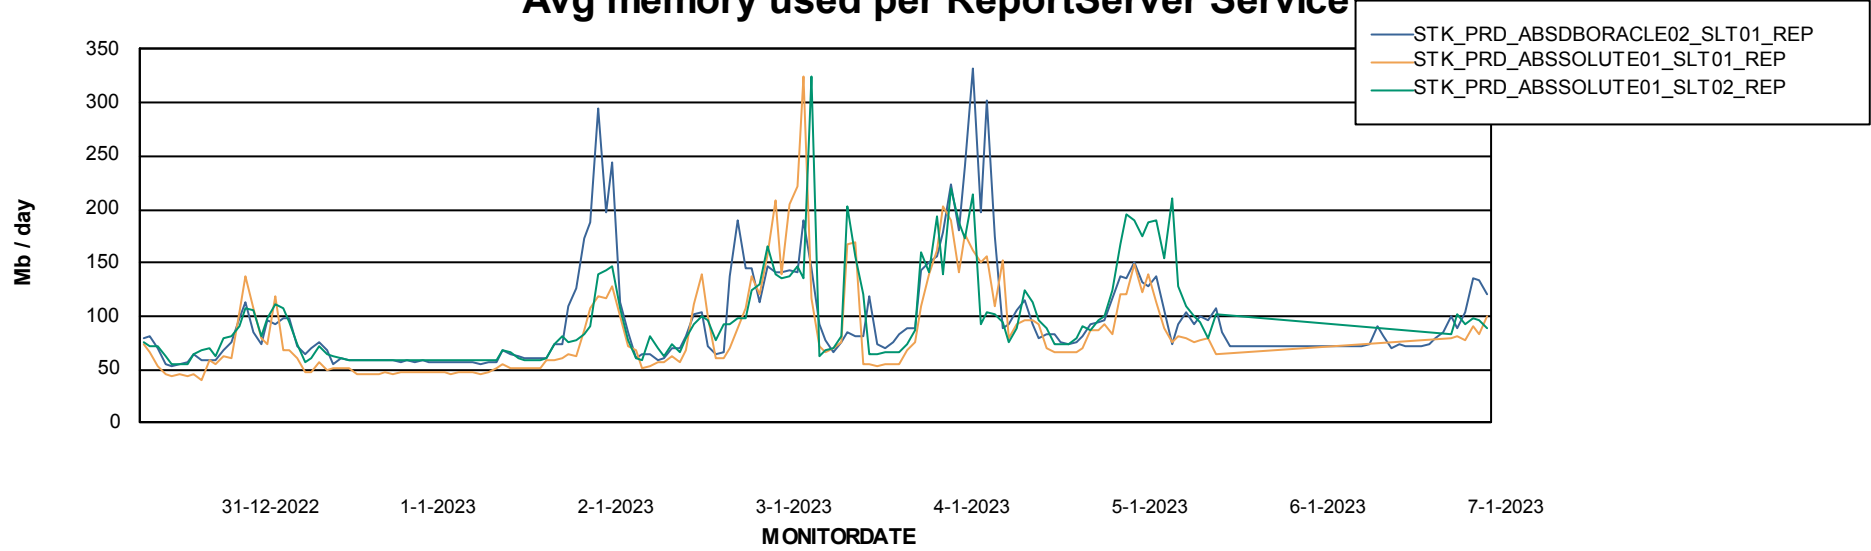

ABSSolute Application ReportServer Services

Avg memory used per ReportServer Service