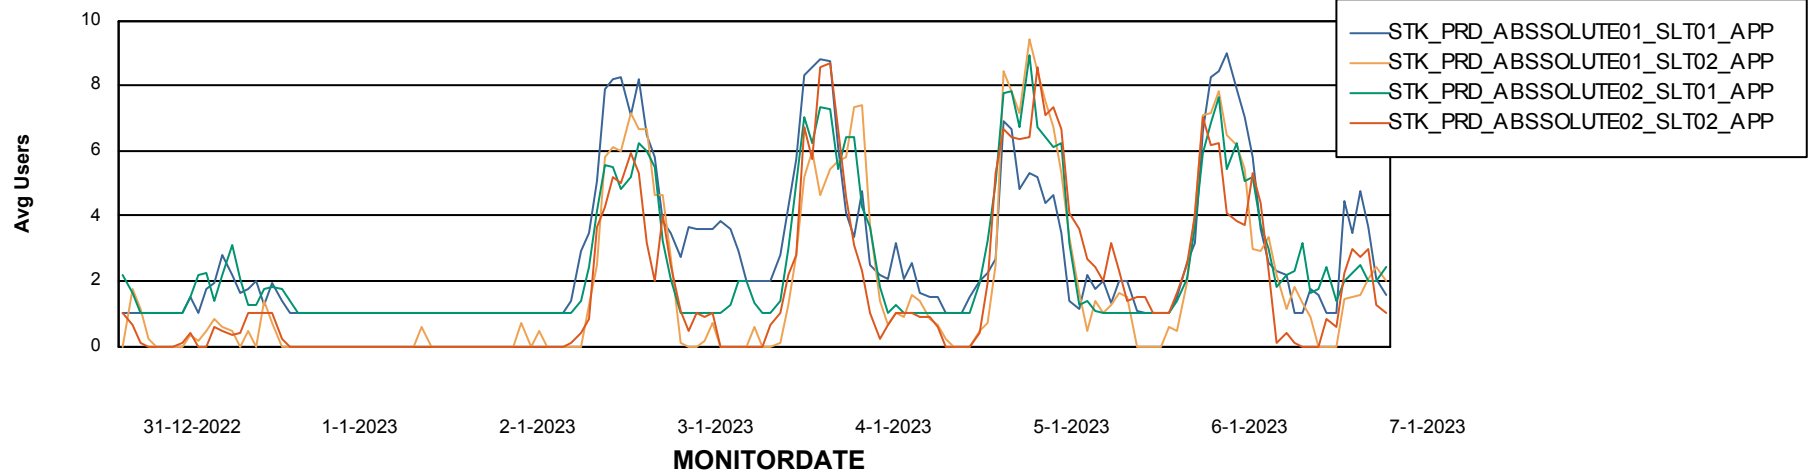

Avg users per day per ABS server