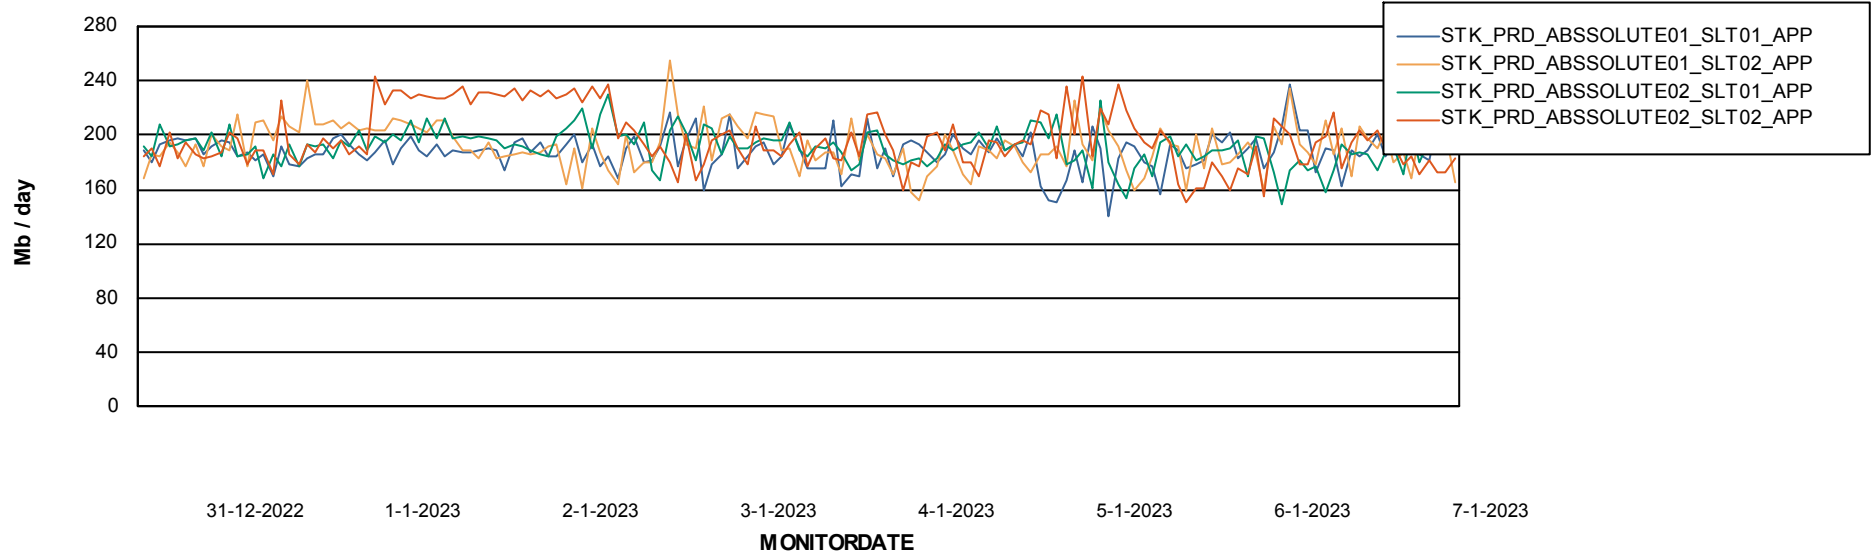

ABSSolute Application Server Services

Avg memory used per ABS Server Service