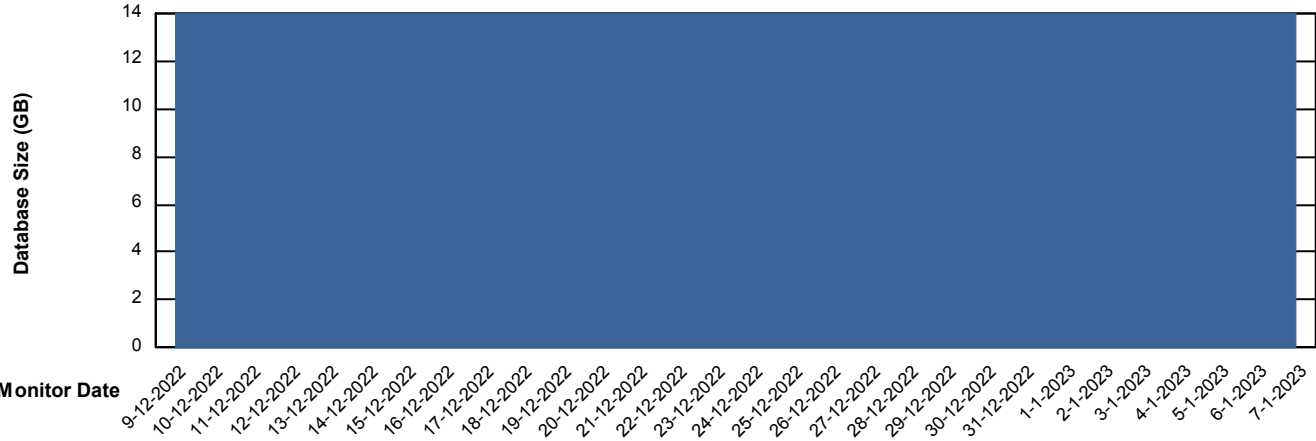

DB Processes Max 500

Weekly SLA Customer Report

Customer SPI_Production
 Database ID 49

DATABASE SIZE SPIDB_Production

Database growth over last month

Database Tablespace SPIDB_Production

Date	Tablespace Name	Filesize (Gb)	Usedsize (Gb)	Percentage free
7-1-2023	ABSDATA	5	3	49
	INDX	8	4	46
6-1-2023	ABSDATA	5	3	49
	INDX	8	4	46
5-1-2023	ABSDATA	5	3	49
	INDX	8	4	46
4-1-2023	ABSDATA	5	3	49
	INDX	8	4	46
3-1-2023	ABSDATA	5	3	49
	INDX	8	4	46
2-1-2023	ABSDATA	5	3	49
	INDX	8	4	46
1-1-2023	ABSDATA	5	3	49
	INDX	8	4	46