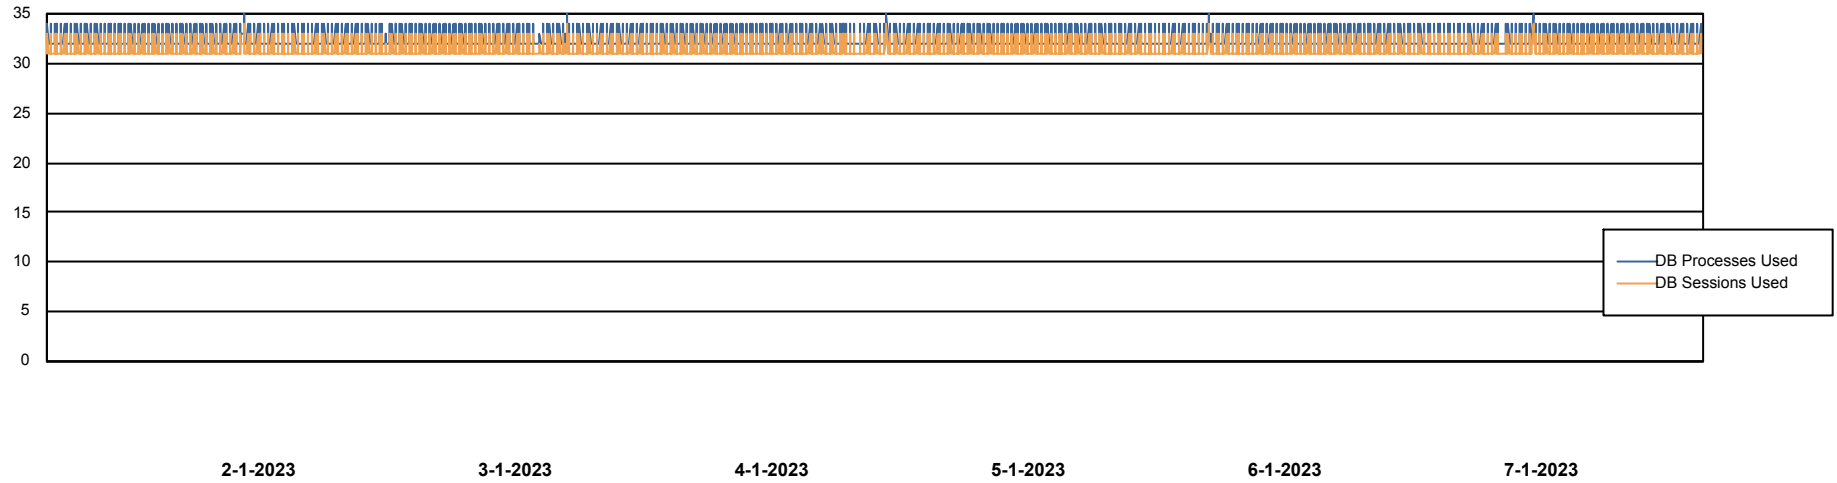

Weekly SLA Customer Report

Customer SPI_Production
Database ID 49

Database Performance SPIDB_Production

DB Processes Max 500

Weekly SLA Customer Report

Customer SPI_Production
Database ID 49

Database Performance SPIDB_Standby

DB Processes Max 500

Weekly SLA Customer Report

Customer SPI_Production
 Database ID 49

DATABASE SIZE SPIDB_Production

Database growth over last month

Database Tablespace SPIDB_Production

Date	Tablespace Name	Filesize (Gb)	Usedsize (Gb)	Percentage free
7-1-2023	ABSDATA	5	3	49
	INDX	8	4	46
6-1-2023	ABSDATA	5	3	49
	INDX	8	4	46
5-1-2023	ABSDATA	5	3	49
	INDX	8	4	46
4-1-2023	ABSDATA	5	3	49
	INDX	8	4	46
3-1-2023	ABSDATA	5	3	49
	INDX	8	4	46
2-1-2023	ABSDATA	5	3	49
	INDX	8	4	46
1-1-2023	ABSDATA	5	3	49
	INDX	8	4	46