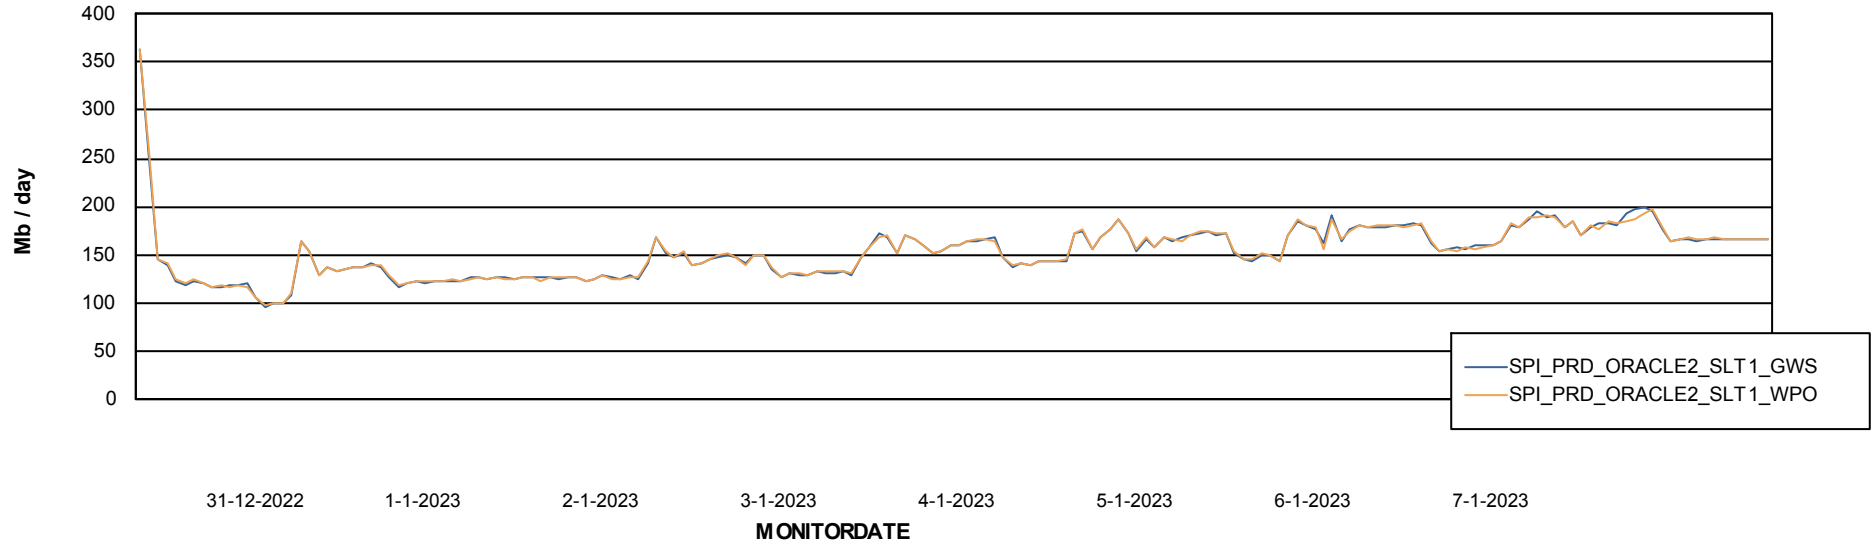

ABSSolute Application ReportServer Services

Avg memory used per ReportServer Service

Weekly SLA Customer Report

Customer SPI_Production
Database ID 49

ABSSolute Web Component Services

Avg memory used per ABS Web component