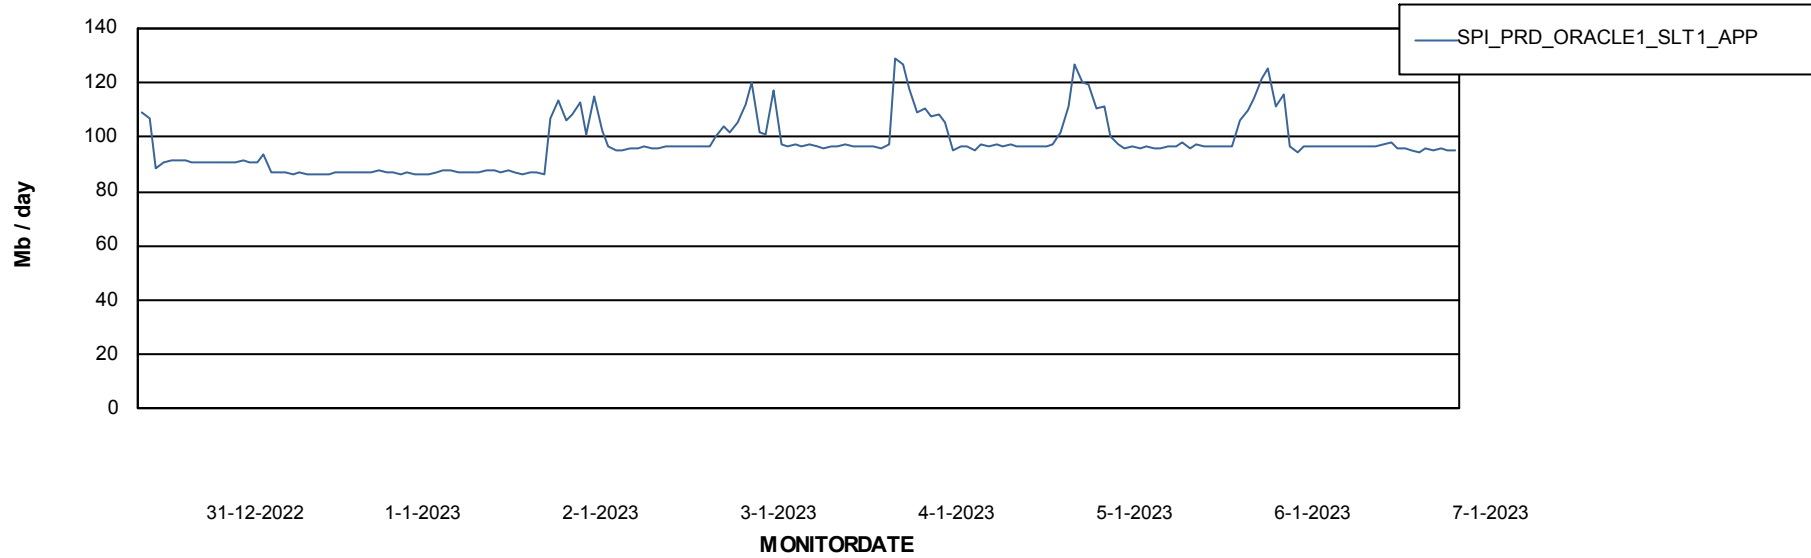

Weekly SLA Customer Report

Customer SPI_Production
Database ID 49

Database Performance SPIDB_Production

DB Processes Max 500

Weekly SLA Customer Report

Customer SPI_Production
Database ID 49

Database Performance SPIDB_Standby

DB Processes Max 500

Weekly SLA Customer Report

Customer SPI_Production
 Database ID 49

DATABASE SIZE SPIDB_Production

Database growth over last month

Database Tablespace SPIDB_Production

Date	Tablespace Name	Filesize (Gb)	Usedsize (Gb)	Percentage free
7-1-2023	ABSDATA	5	3	49
	INDX	8	4	46
6-1-2023	ABSDATA	5	3	49
	INDX	8	4	46
5-1-2023	ABSDATA	5	3	49
	INDX	8	4	46
4-1-2023	ABSDATA	5	3	49
	INDX	8	4	46
3-1-2023	ABSDATA	5	3	49
	INDX	8	4	46
2-1-2023	ABSDATA	5	3	49
	INDX	8	4	46
1-1-2023	ABSDATA	5	3	49
	INDX	8	4	46

Weekly SLA Customer Report

Customer SPI_Production
Database ID 49

ABSSolute Application Server Services

Avg memory used per ABS Server Service

Avg users per day per ABS server

Weekly SLA Customer Report

Customer SPI_Production
Database ID 49