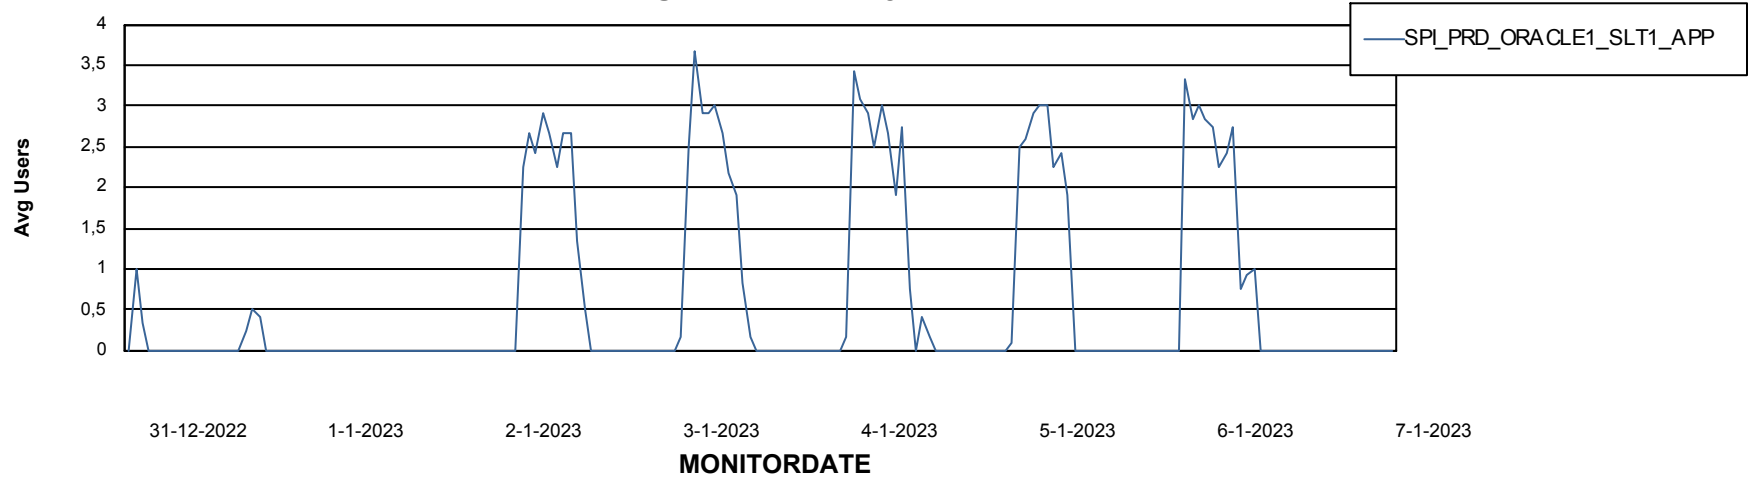

Weekly SLA Customer Report

Customer SPI_Production
Database ID 49

ABSSolute Application Server Services

Avg memory used per ABS Server Service

Avg users per day per ABS server

Weekly SLA Customer Report

Customer SPI_Production
Database ID 49