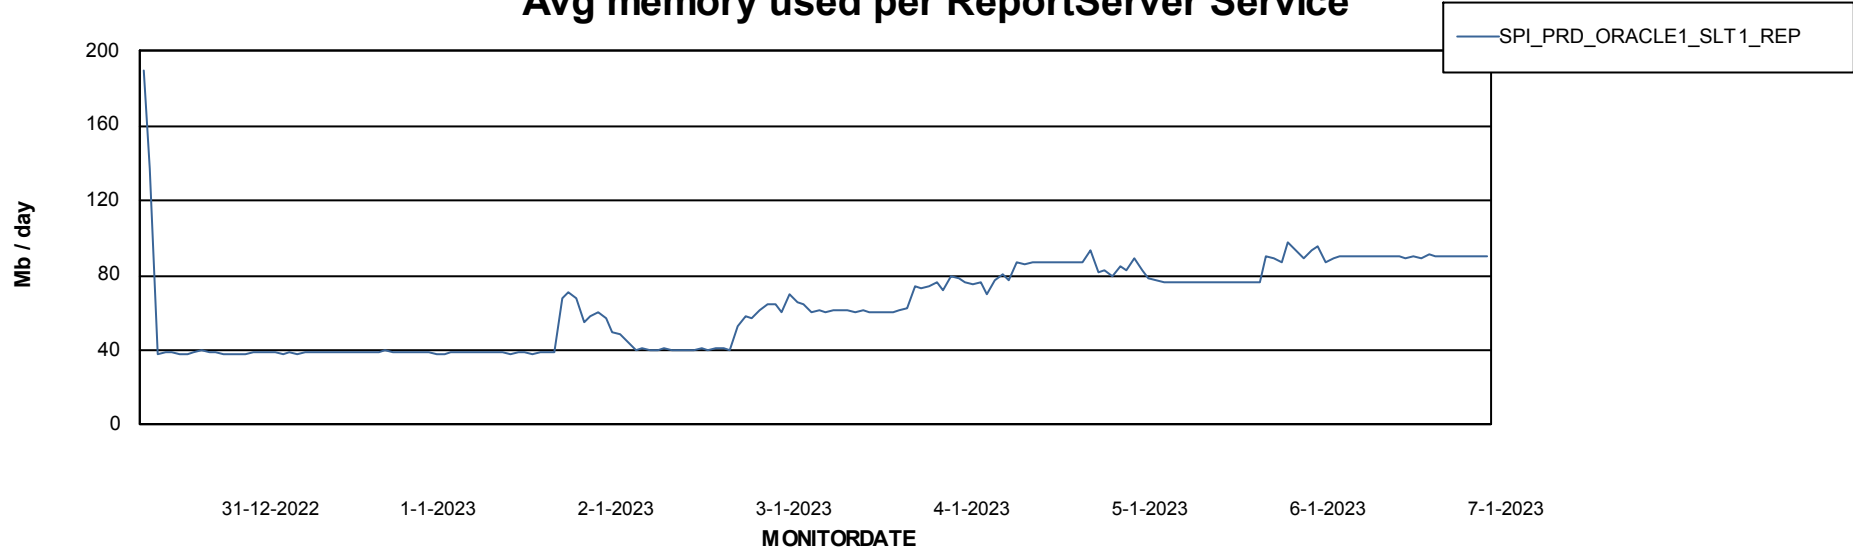

ABSSolute Application ReportServer Services

Avg memory used per ReportServer Service