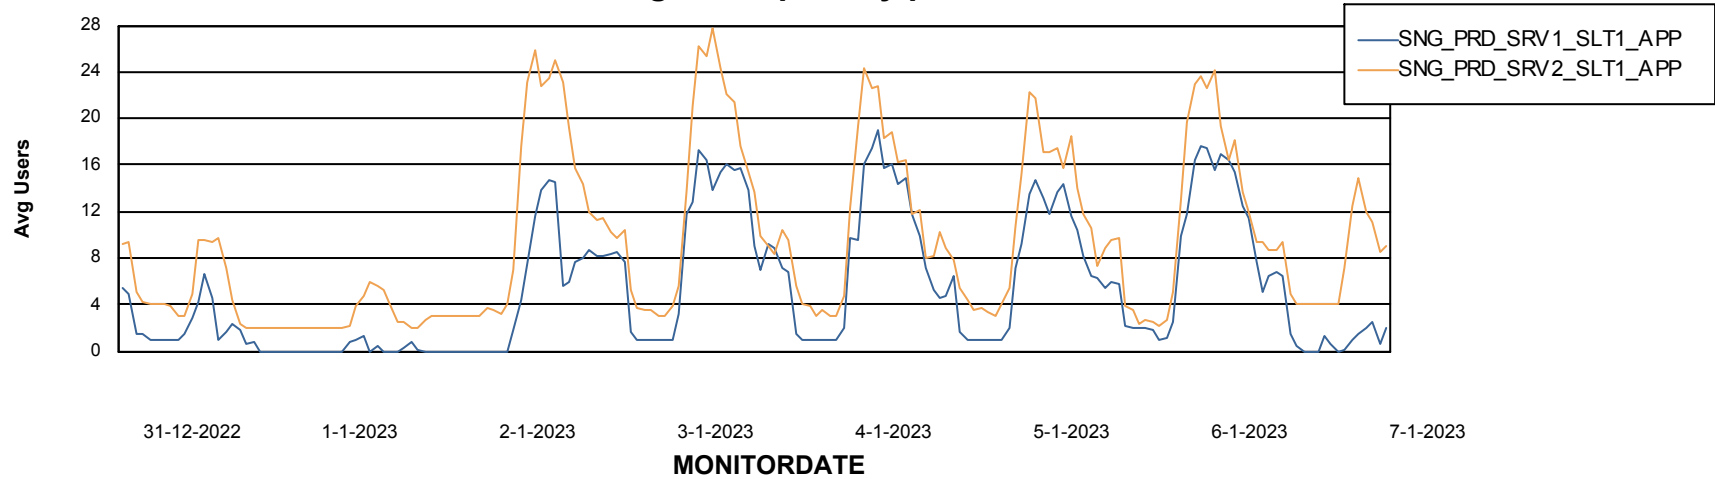

Database Performance SNG_PRD_ORACLE1

Weekly SLA Customer Report

Customer SNG_Production
 Database ID 70

DATABASE SIZE SNG_PRD_ORACLE1

Database growth over last month

Database Tablespace SNG_PRD_ORACLE1

Date	Tablespace Name	Filesize (Gb)	Usedsize (Gb)	Percentage free
7-1-2023	ABSDATA	48	37	23
	INDX	120	99	17
6-1-2023	ABSDATA	48	37	23
	INDX	120	99	17
5-1-2023	ABSDATA	48	37	23
	INDX	120	99	18
4-1-2023	ABSDATA	48	37	23
	INDX	120	99	18
3-1-2023	ABSDATA	48	37	23
	INDX	120	99	18
2-1-2023	ABSDATA	48	37	23
	INDX	120	99	18
1-1-2023	ABSDATA	48	37	23
	INDX	120	99	18

Weekly SLA Customer Report

Customer SNG_Production
Database ID 70

ABSSolute Application Server Services

Avg memory used per ABS Server Service

Avg users per day per ABS server

Weekly SLA Customer Report

Customer SNG_Production
Database ID 70