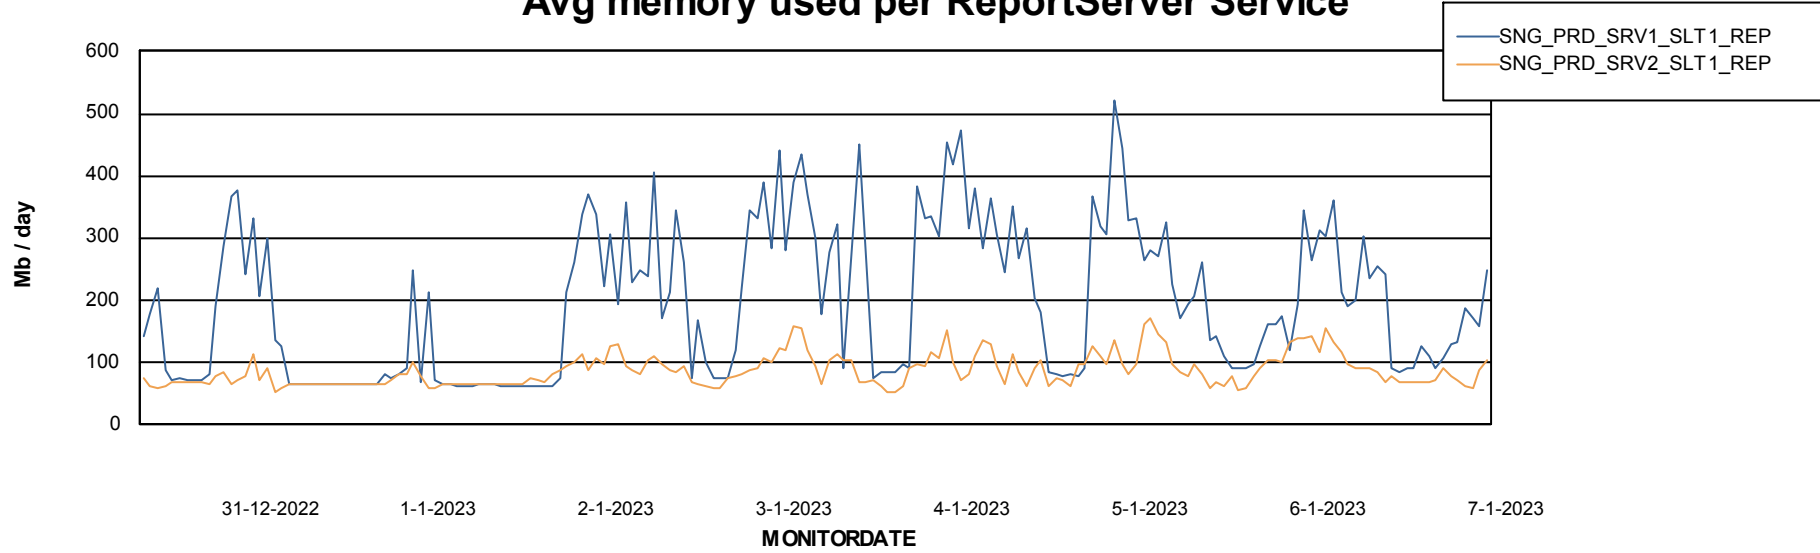

ABSSolute Application ReportServer Services

Avg memory used per ReportServer Service