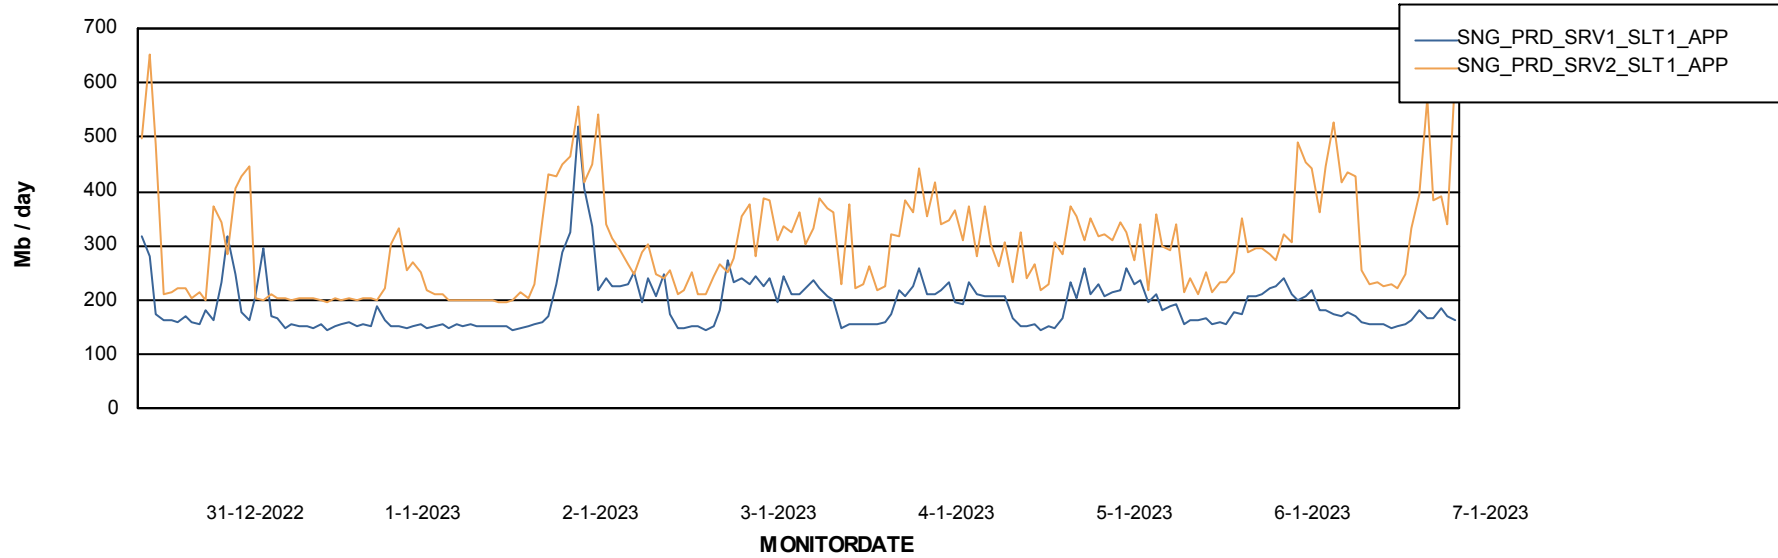

Database Performance SNG_PRD_ORACLE1

Weekly SLA Customer Report

Customer SNG_Production
 Database ID 70

DATABASE SIZE SNG_PRD_ORACLE1

Database growth over last month

Database Tablespace SNG_PRD_ORACLE1

Date	Tablespace Name	Filesize (Gb)	Usedsize (Gb)	Percentage free
7-1-2023	ABSDATA	48	37	23
	INDX	120	99	17
6-1-2023	ABSDATA	48	37	23
	INDX	120	99	17
5-1-2023	ABSDATA	48	37	23
	INDX	120	99	18
4-1-2023	ABSDATA	48	37	23
	INDX	120	99	18
3-1-2023	ABSDATA	48	37	23
	INDX	120	99	18
2-1-2023	ABSDATA	48	37	23
	INDX	120	99	18
1-1-2023	ABSDATA	48	37	23
	INDX	120	99	18

Weekly SLA Customer Report

Customer SNG_Production
Database ID 70

ABSSolute Application Server Services

Avg memory used per ABS Server Service

Avg users per day per ABS server

Weekly SLA Customer Report

Customer SNG_Production
Database ID 70