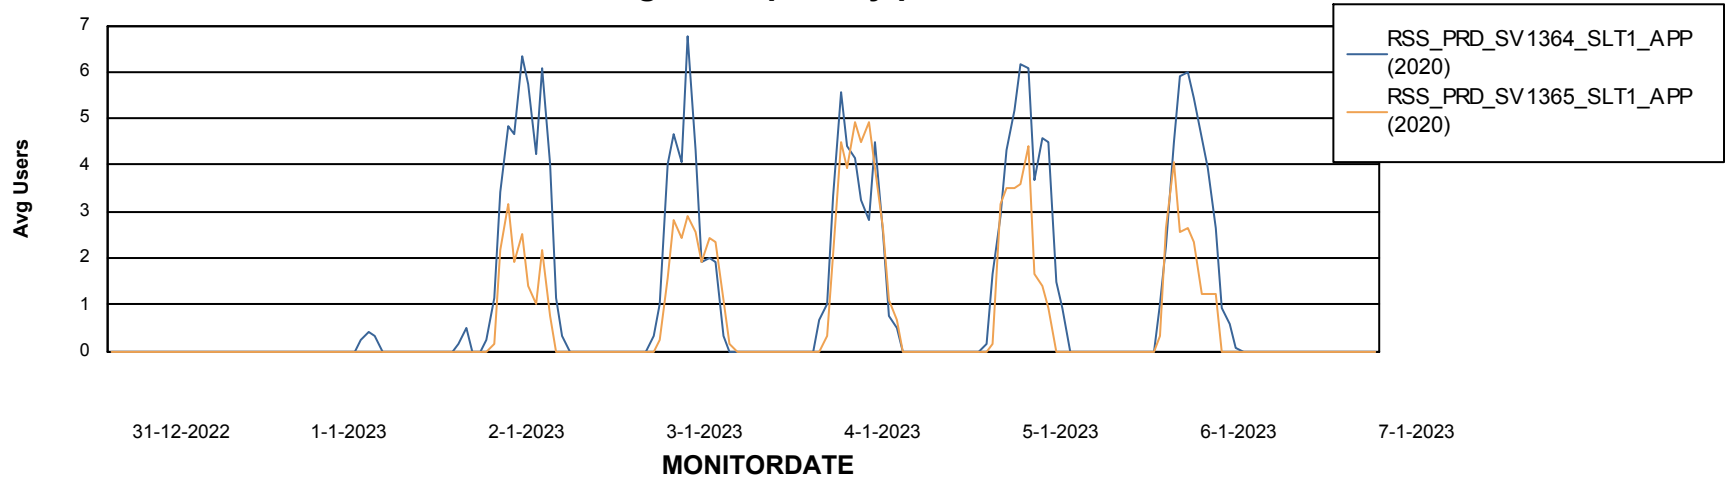

Avg users per day per ABS server