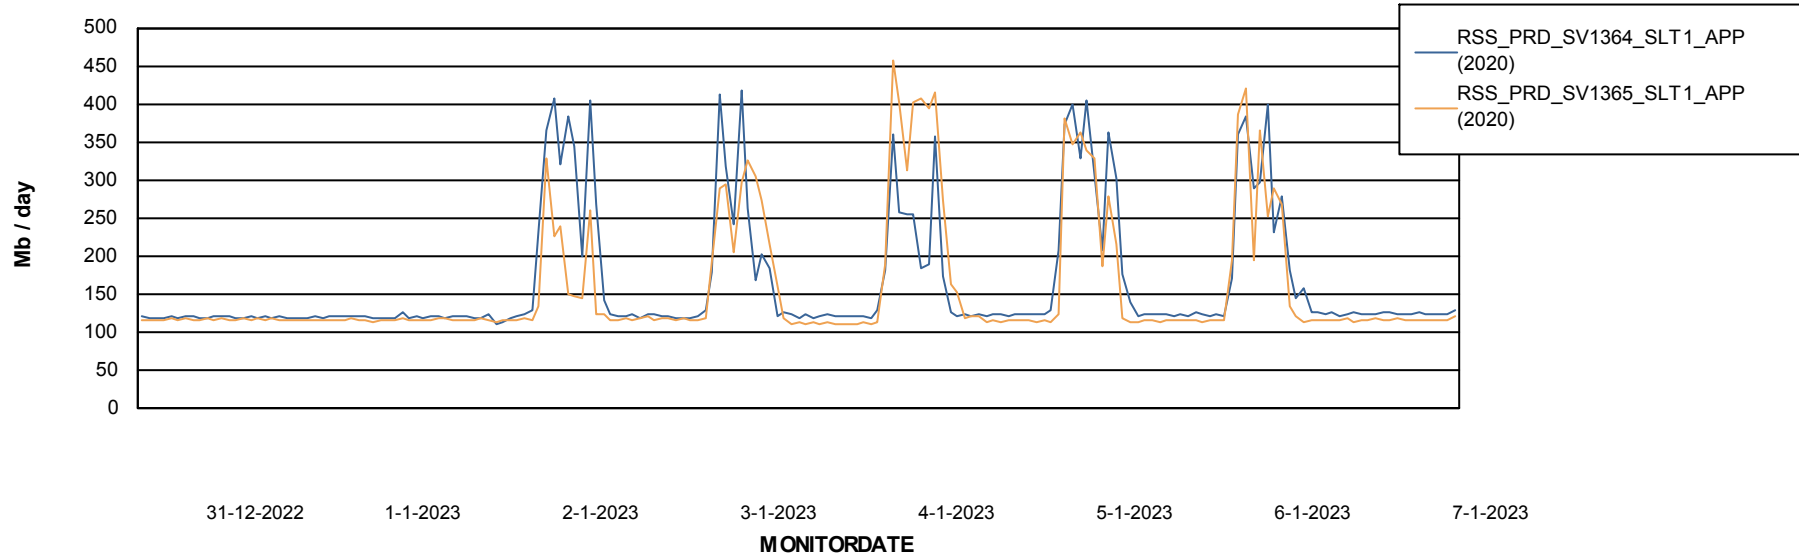

ABSSolute Application Server Services

Avg memory used per ABS Server Service