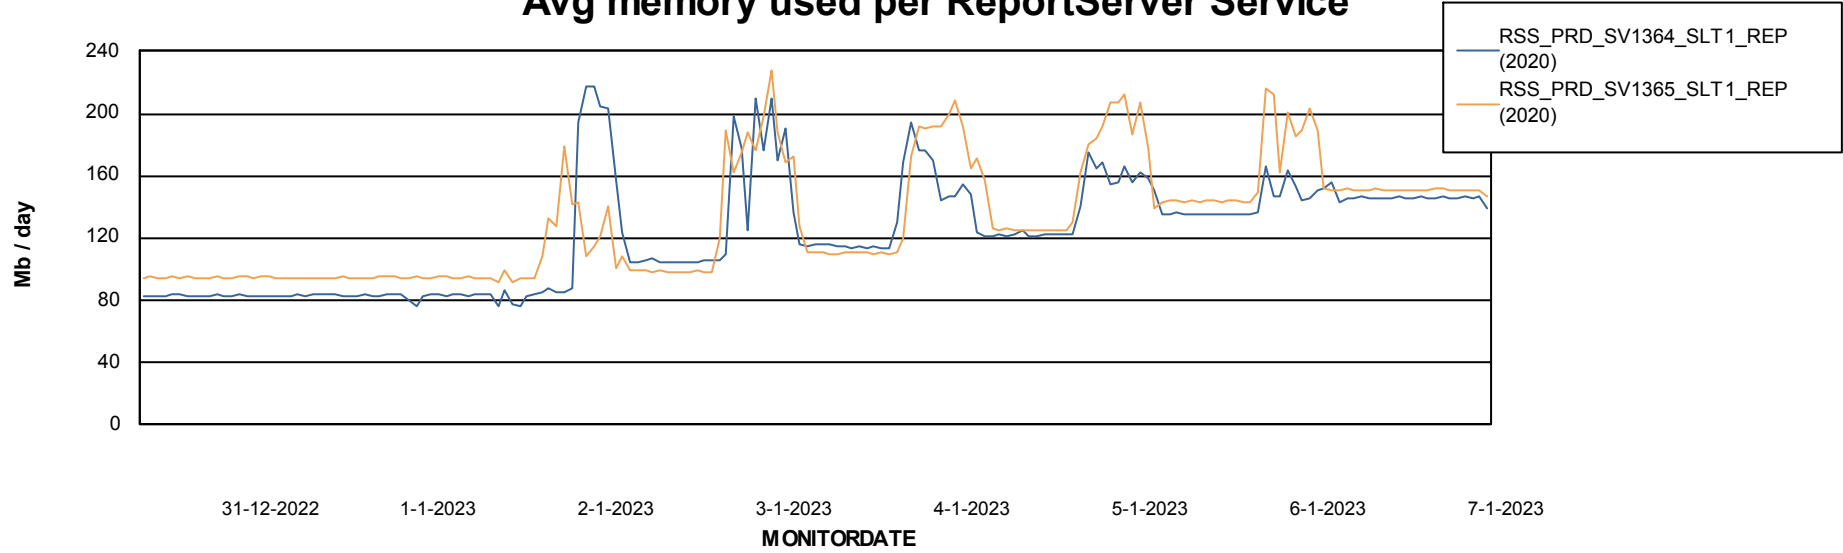

ABSSolute Application ReportServer Services

Avg memory used per ReportServer Service