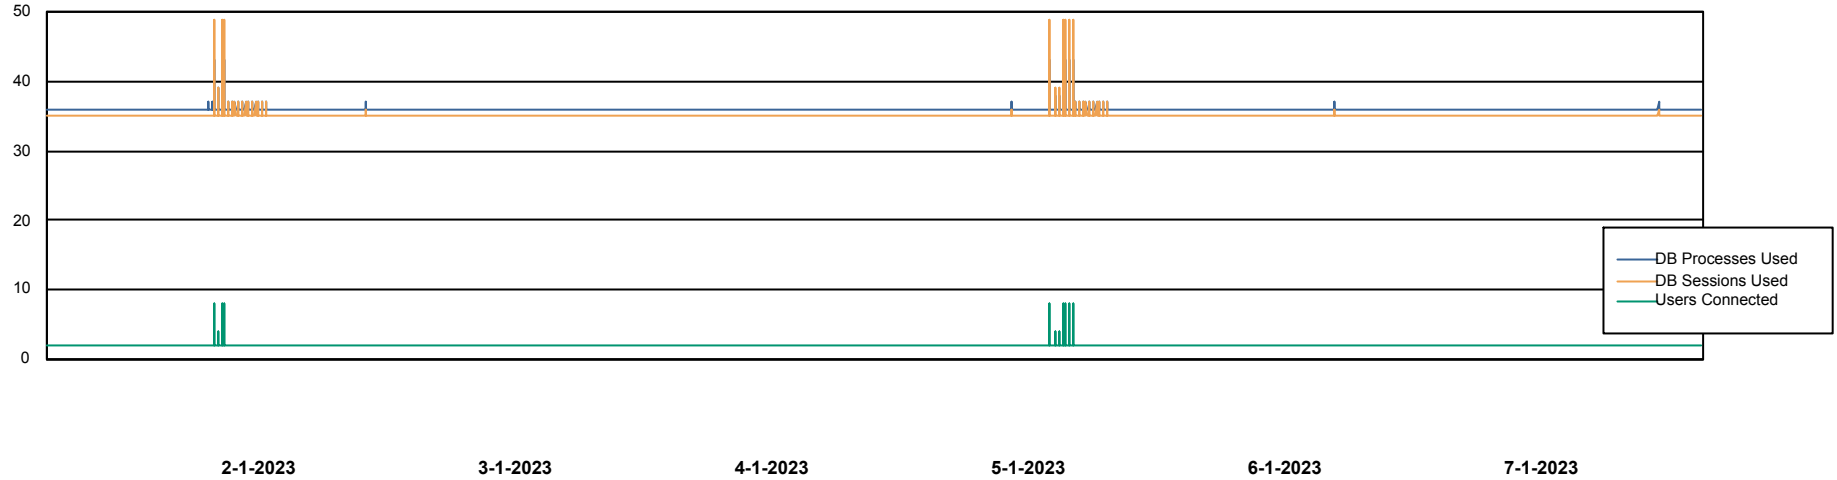

Database Performance RSS_DB_Standby (2020)

DB Processes Max 300
DB Sessions Max 472