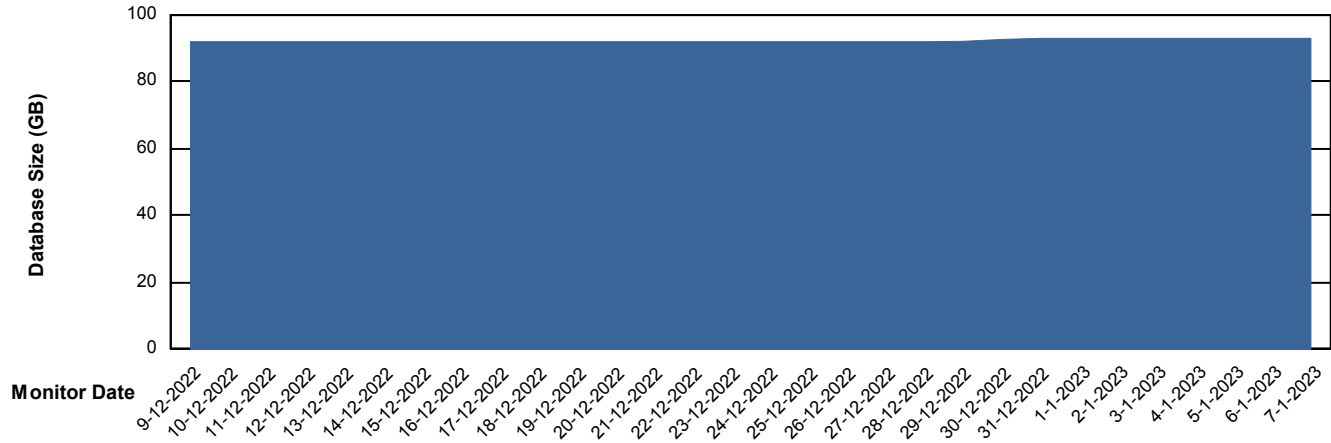

DATABASE SIZE RSS_DB_Primary (2020)

Database growth over last month

Database Tablespace RSS_DB_Primary (2020)

Date	Tablespace Name	Filesize (Gb)	Usedsize (Gb)	Percentage free
7-1-2023	ABSDATA	51	41	20
	INDX	60	49	18
6-1-2023	ABSDATA	51	41	20
	INDX	60	49	18
5-1-2023	ABSDATA	51	41	20
	INDX	60	49	18
4-1-2023	ABSDATA	51	41	20
	INDX	60	49	18
3-1-2023	ABSDATA	51	41	20
	INDX	60	49	18
2-1-2023	ABSDATA	51	41	20
	INDX	60	49	18
1-1-2023	ABSDATA	51	41	20
	INDX	60	49	18