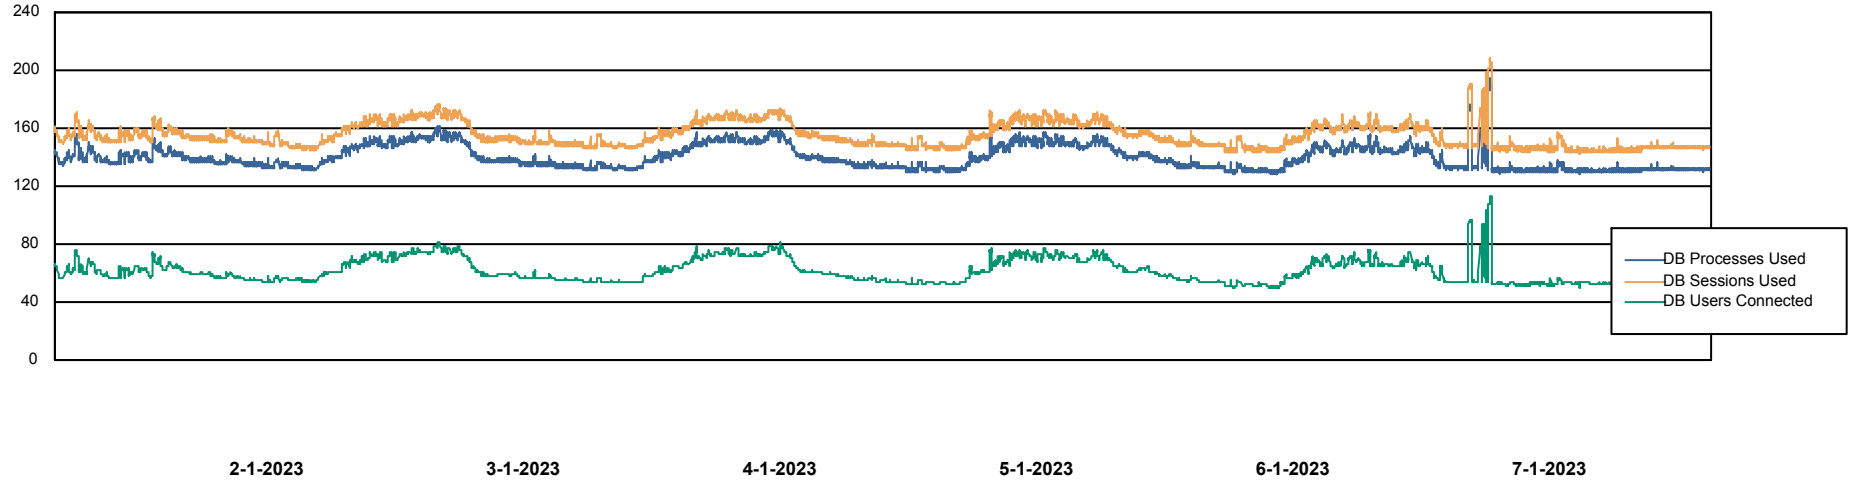

Harddisk Usage RFL_STB

	Free disk space on C: (%)	Total disk space on C: (Gb)	Used disk space on C: (Gb)	Free disk space on D: (%)	Total disk space on D: (Gb)	Used disk space on D: (Gb)	Free disk space on E: (%)	Total disk space on E: (Gb)	Used disk space on E: (Gb)	Free disk space on F: (%)
7-1-2023	23	195	150	72	559	156	33	559	372	79
6-1-2023	23	195	150	72	559	156	33	559	372	79
5-1-2023	23	195	150	72	559	156	33	559	372	79
4-1-2023	23	195	150	72	559	156	33	559	372	79
3-1-2023	23	195	150	72	559	156	33	559	372	80
2-1-2023	23	195	150	72	559	156	33	559	372	81
1-1-2023	23	195	150	72	559	156	33	559	372	81

Weekly SLA Customer Report

Customer RFL_Production
Database ID 36

Database Performance RFLDB_Production

Weekly SLA Customer Report

Customer RFL_Production
Database ID 36

Database Performance RFLDB_Standby

DB Processes Max 1,000