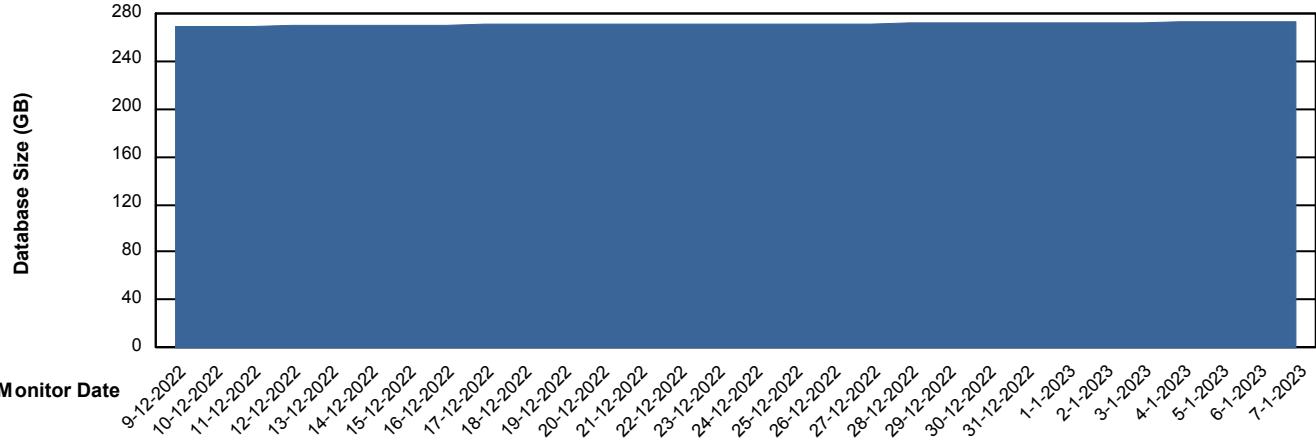

Weekly SLA Customer Report

Customer RFL_Production
Database ID 36

Database Performance RFLDB_Production

Weekly SLA Customer Report

Customer RFL_Production
Database ID 36

Database Performance RFLDB_Standby

DB Processes Max 1,000

Weekly SLA Customer Report

Customer RFL_Production
 Database ID 36

DATABASE SIZE RFLDB_Production

Database growth over last month

Database Tablespace RFLDB_Production

Date	Tablespace Name	Filesize (Gb)	Usedsize (Gb)	Percentage free
7-1-2023	ABSDATA	90	73	19
	INDX	231	190	18
6-1-2023	ABSDATA	90	73	19
	INDX	231	190	18
5-1-2023	ABSDATA	90	73	19
	INDX	231	190	18
4-1-2023	ABSDATA	90	73	19
	INDX	231	190	18
3-1-2023	ABSDATA	90	73	19
	INDX	231	190	18
2-1-2023	ABSDATA	90	73	19
	INDX	231	190	18
1-1-2023	ABSDATA	90	73	19
	INDX	231	189	18