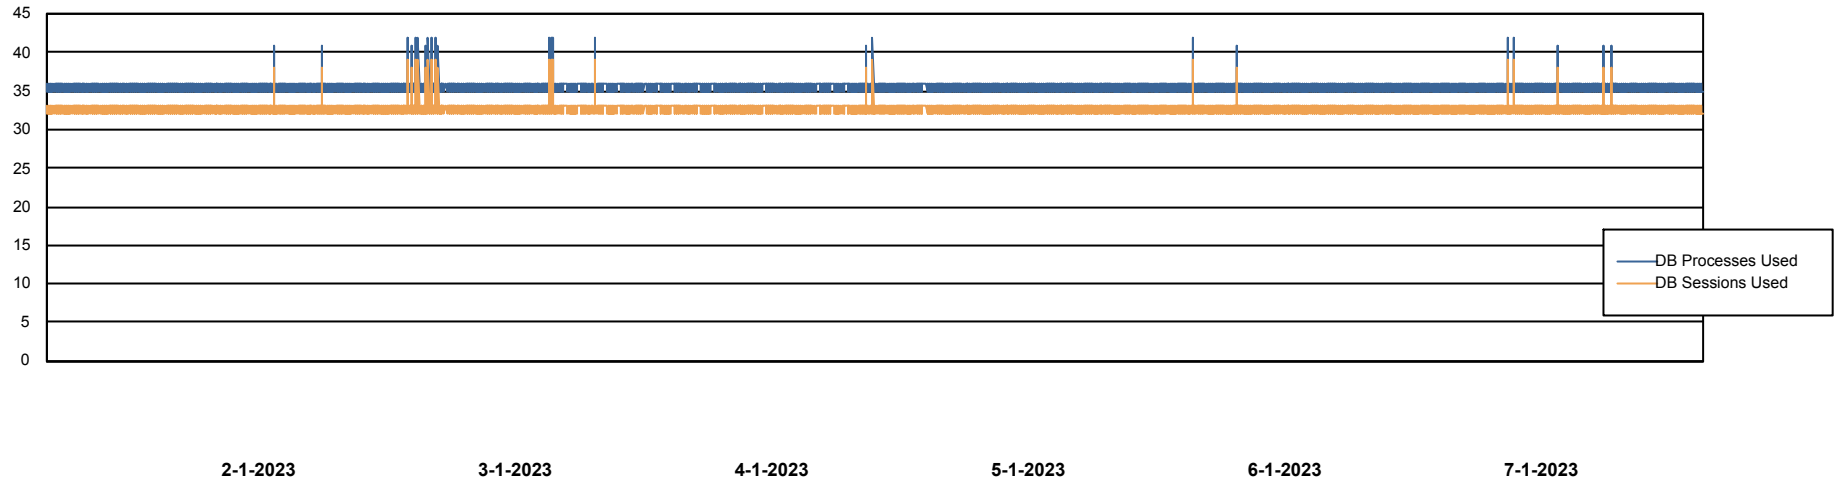

Weekly SLA Customer Report

Customer RFL_Production
Database ID 36

Database Performance RFLDB_Production

Weekly SLA Customer Report

Customer RFL_Production
Database ID 36

Database Performance RFLDB_Standby

DB Processes Max 1,000

Weekly SLA Customer Report

Customer RFL_Production
 Database ID 36

DATABASE SIZE RFLDB_Production

Database growth over last month

Database Tablespace RFLDB_Production

Date	Tablespace Name	Filesize (Gb)	Usedsize (Gb)	Percentage free
7-1-2023	ABSDATA	90	73	19
	INDX	231	190	18
6-1-2023	ABSDATA	90	73	19
	INDX	231	190	18
5-1-2023	ABSDATA	90	73	19
	INDX	231	190	18
4-1-2023	ABSDATA	90	73	19
	INDX	231	190	18
3-1-2023	ABSDATA	90	73	19
	INDX	231	190	18
2-1-2023	ABSDATA	90	73	19
	INDX	231	190	18
1-1-2023	ABSDATA	90	73	19
	INDX	231	189	18