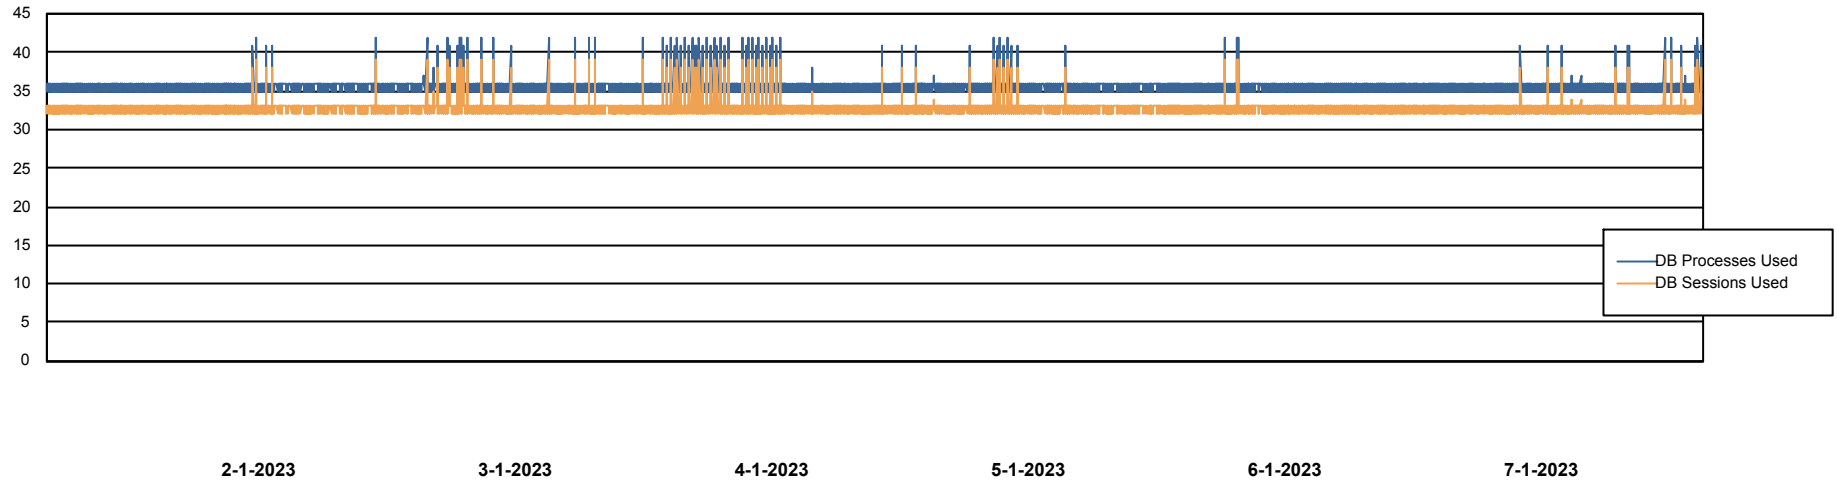

Database Performance PHSDB_Standby

DB Processes Max 1,000