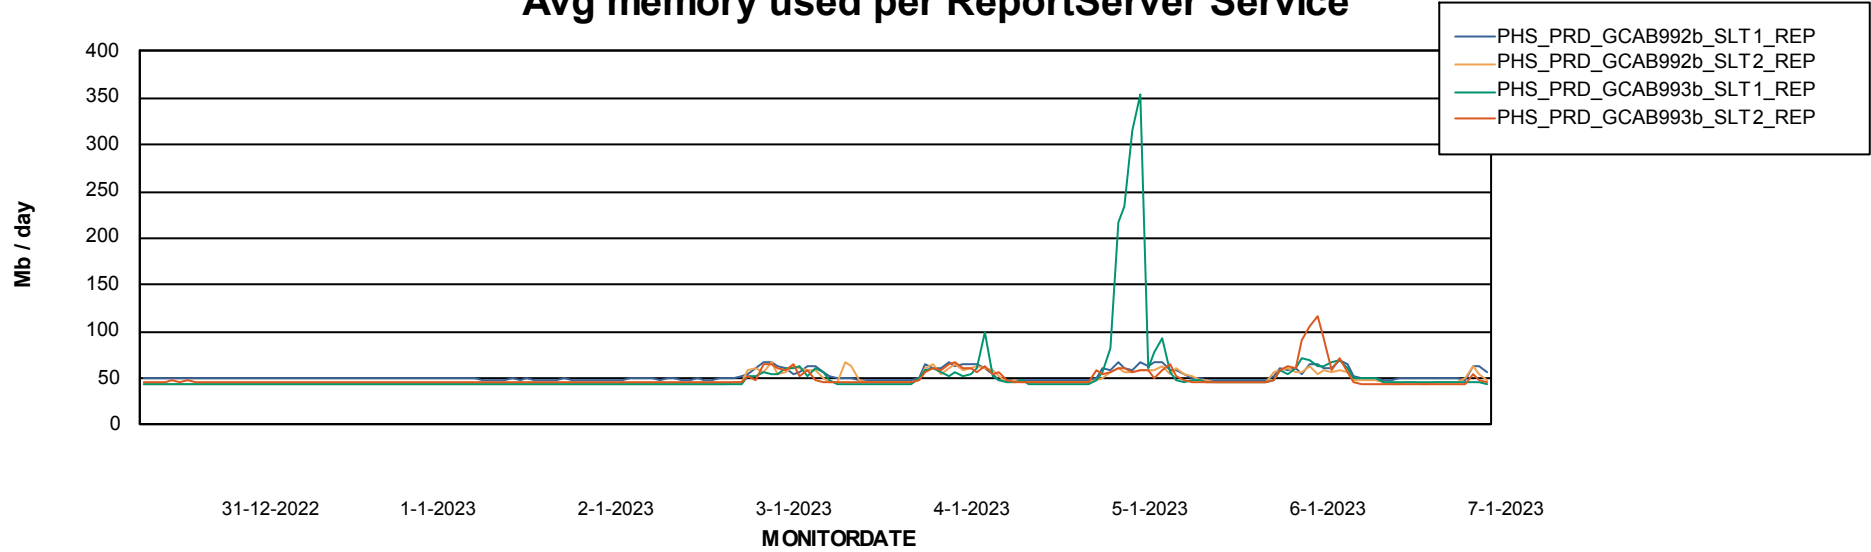

ABSSolute Application ReportServer Services

Avg memory used per ReportServer Service