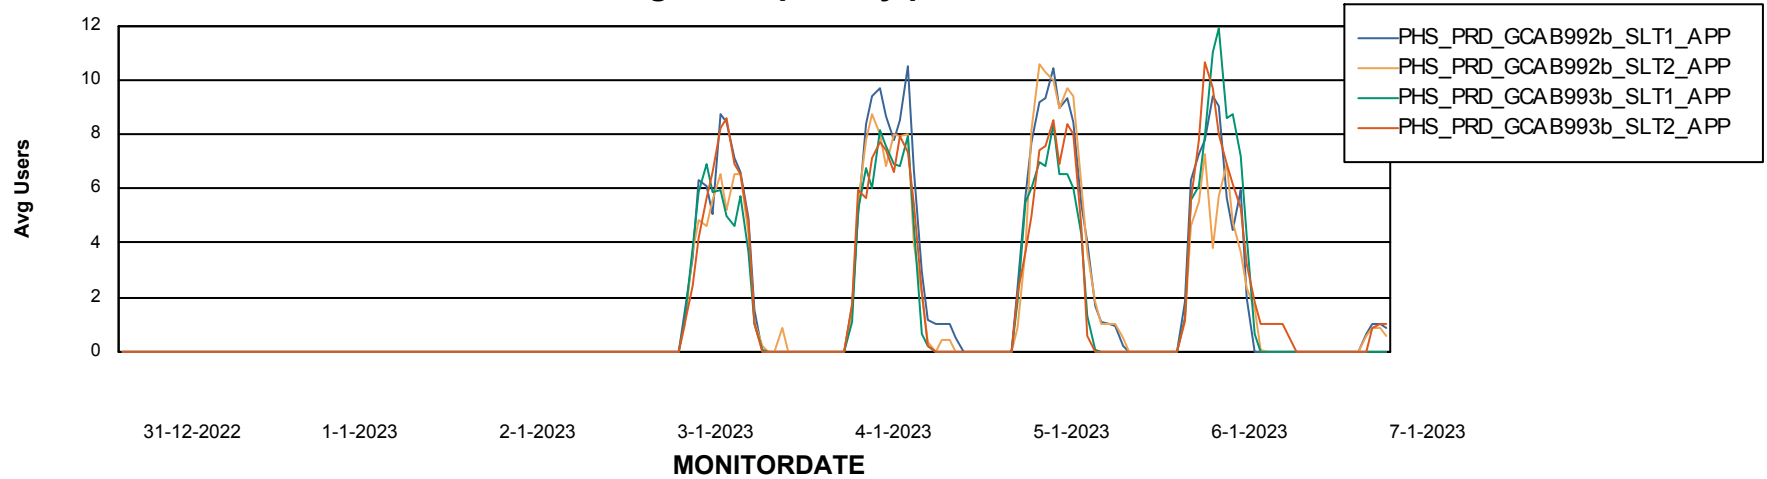

Weekly SLA Customer Report

Customer PHS_Production
Database ID 47

ABSSolute Application Server Services

Avg memory used per ABS Server Service

Avg users per day per ABS server

Weekly SLA Customer Report

Customer PHS_Production
Database ID 47