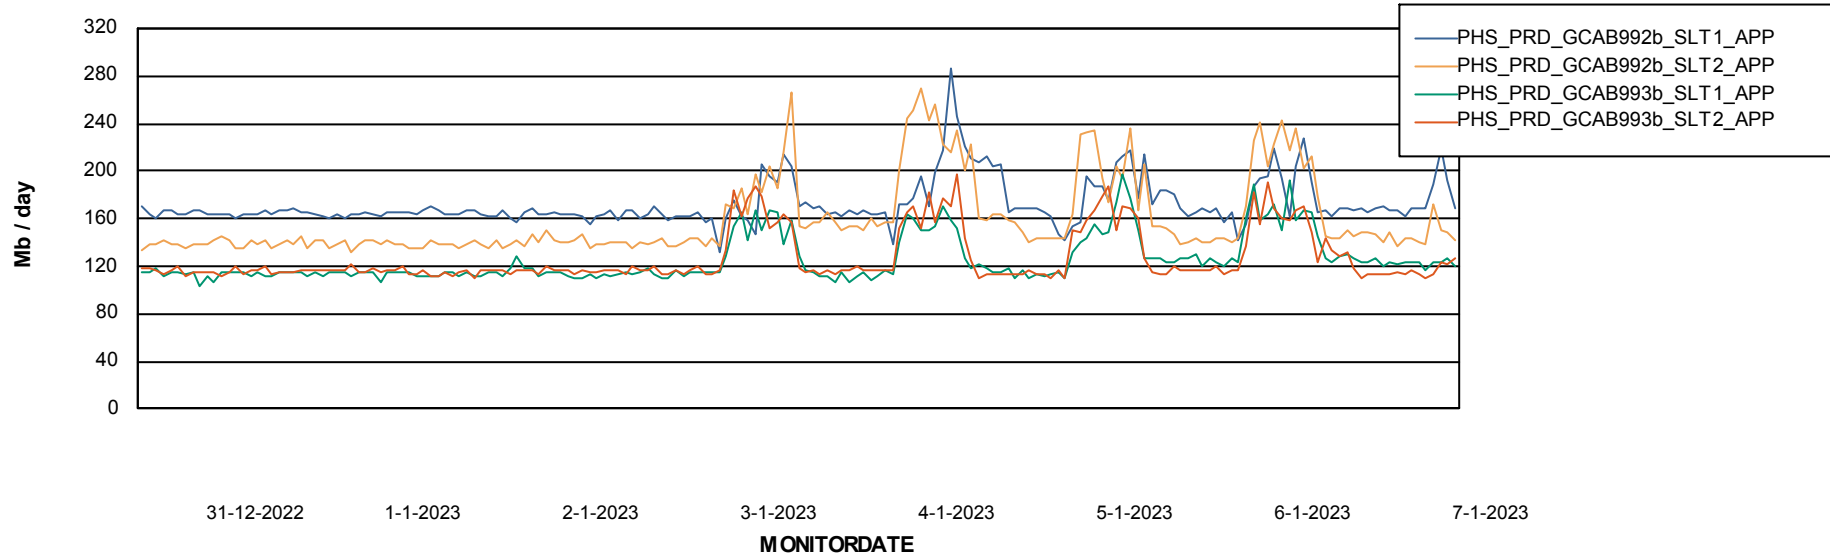

ABSSolute Application Server Services

Avg memory used per ABS Server Service