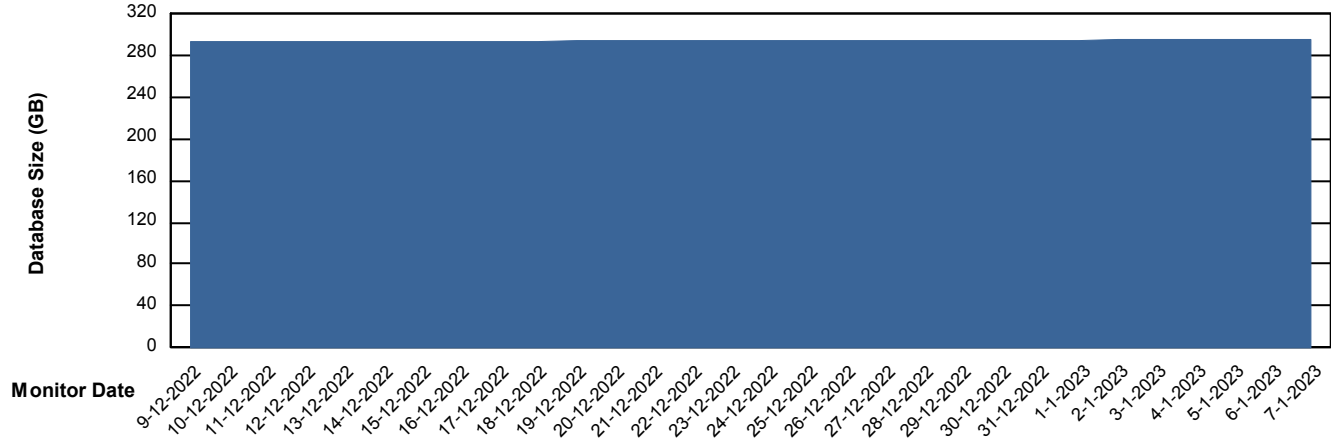

DATABASE SIZE PHSDB_Production

Database growth over last month