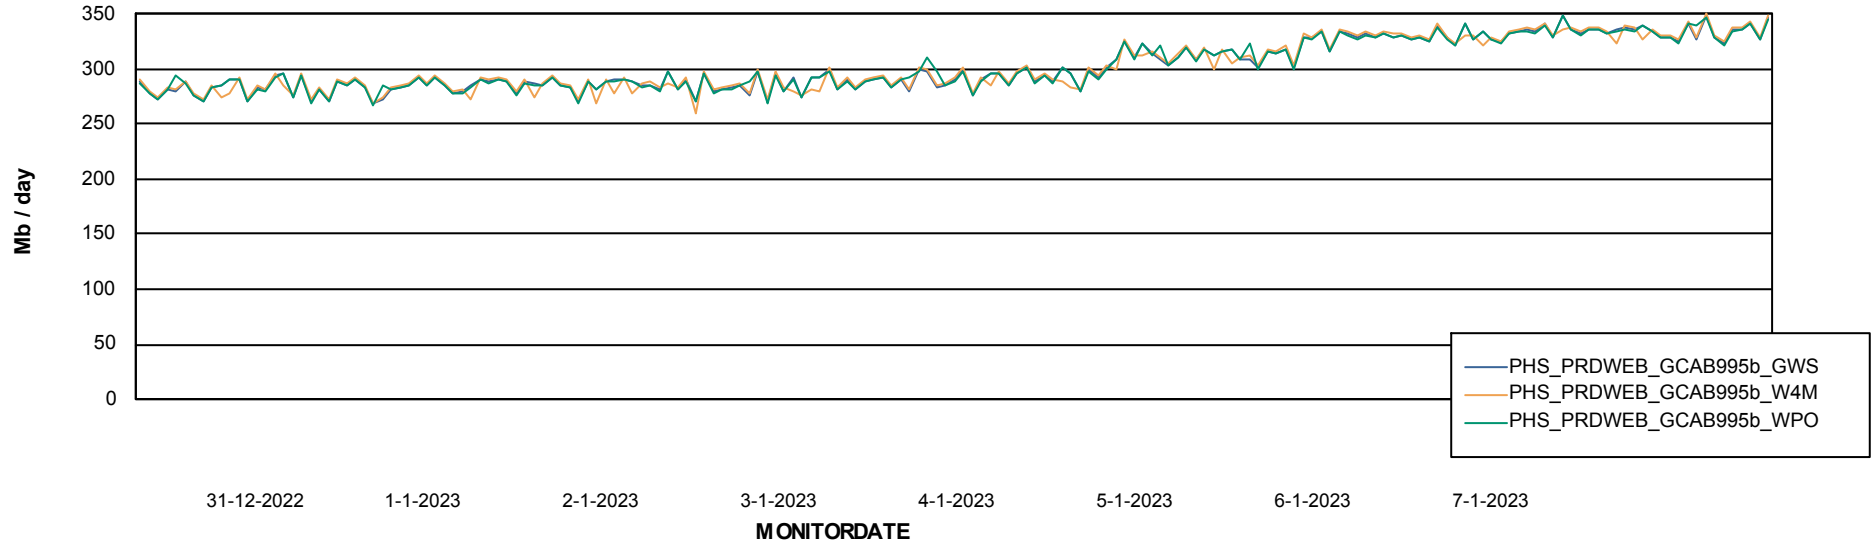

ABSSolute Application ReportServer Services

Avg memory used per ReportServer Service

Weekly SLA Customer Report

Customer PHS_Production
Database ID 47

ABSSolute Web Component Services

Avg memory used per ABS Web component