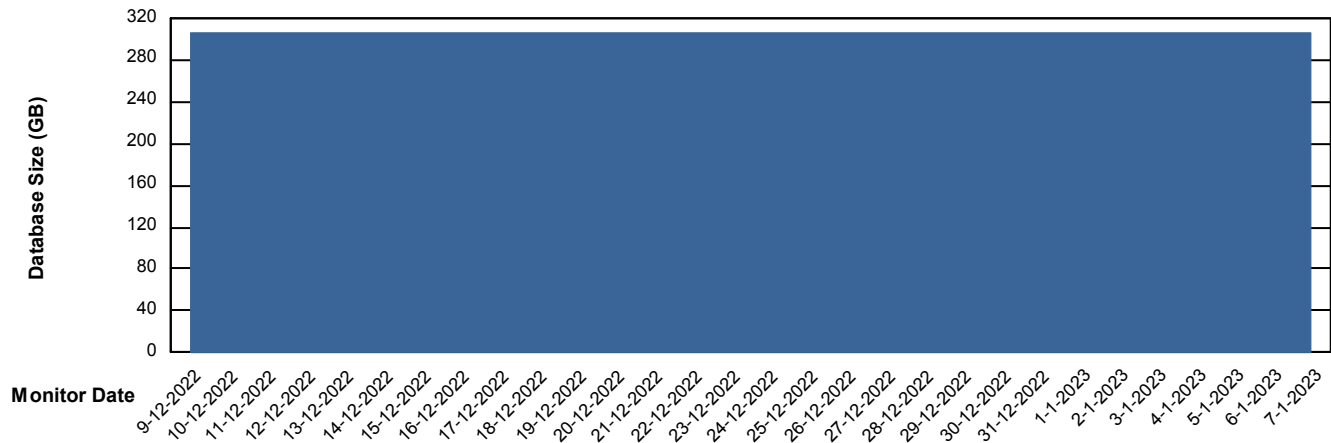

DATABASE SIZE PHSDB_Test

Database growth over last month