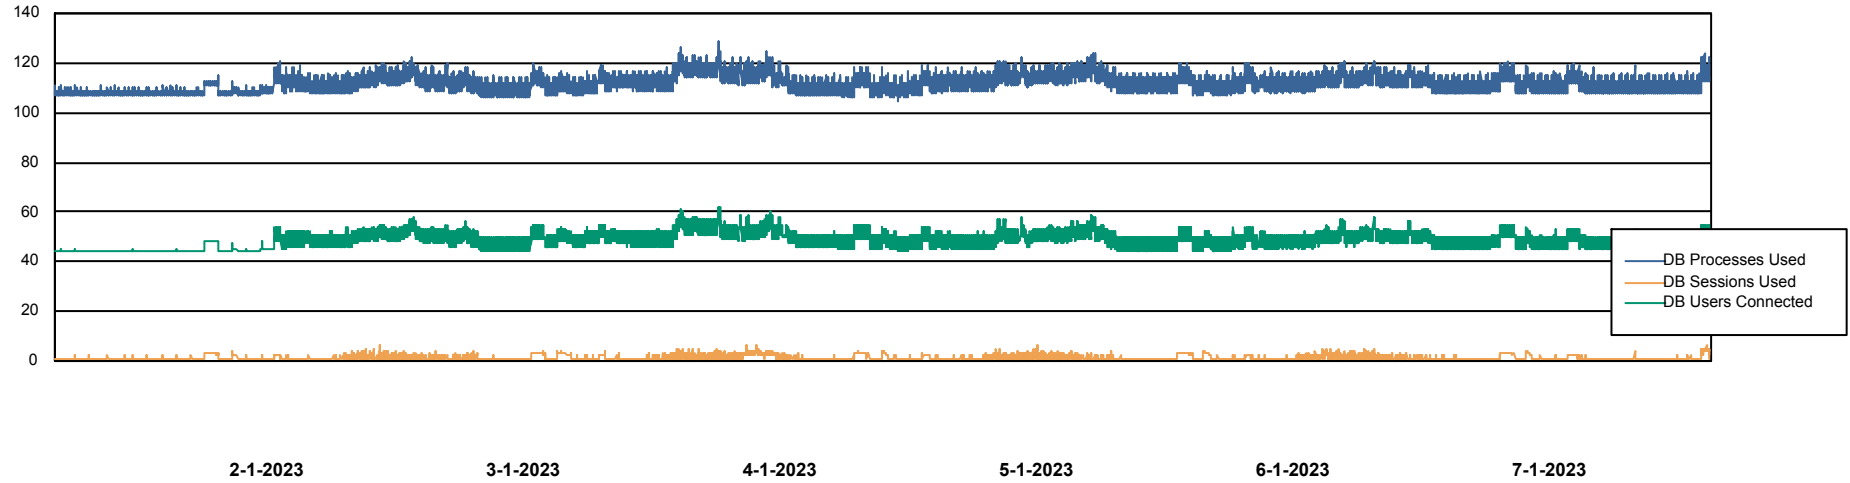

Weekly SLA Customer Report

Customer PHS_Production
Database ID 47

Database Performance PHSDB_Production

DB Processes Max 1,000

Weekly SLA Customer Report

Customer PHS_Production
Database ID 47

Database Performance PHSDB_Standby