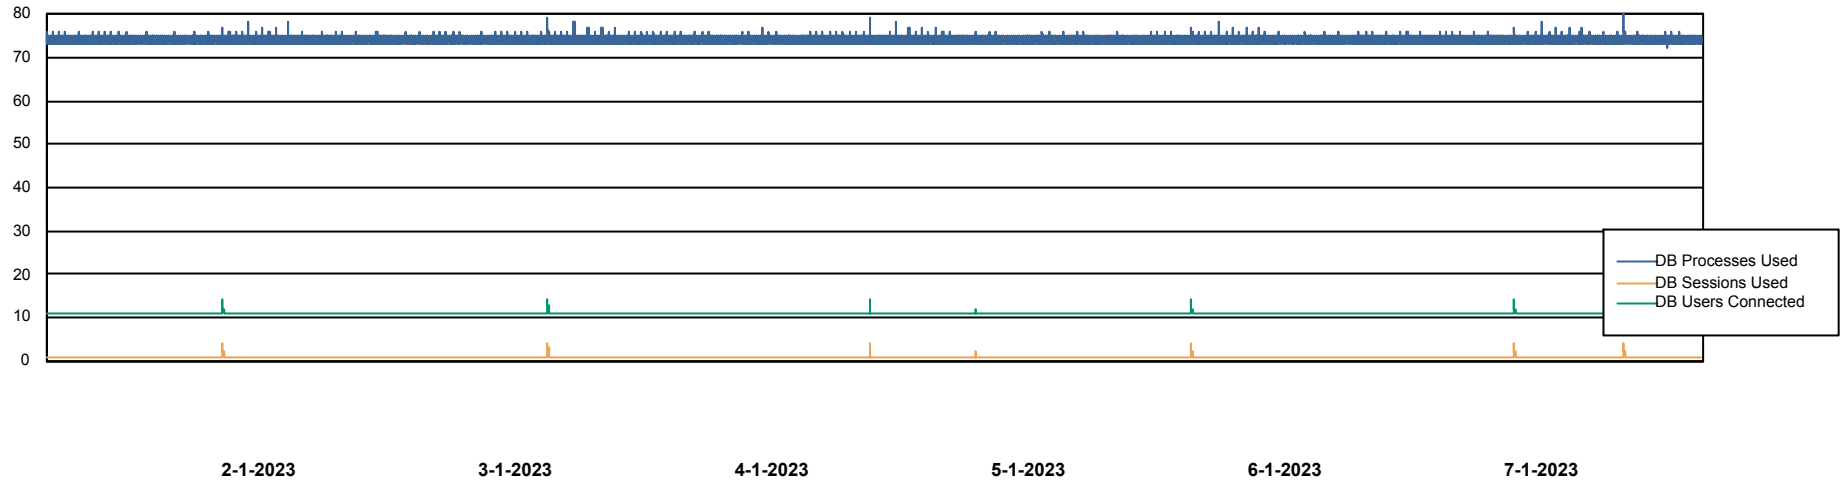

DB Processes Max 1,000

Weekly SLA Customer Report

Customer PHS_Production
Database ID 47

Database Performance PHSDB_Test

DB Processes Max 1,000

Weekly SLA Customer Report

Customer PHS_Production
Database ID 47