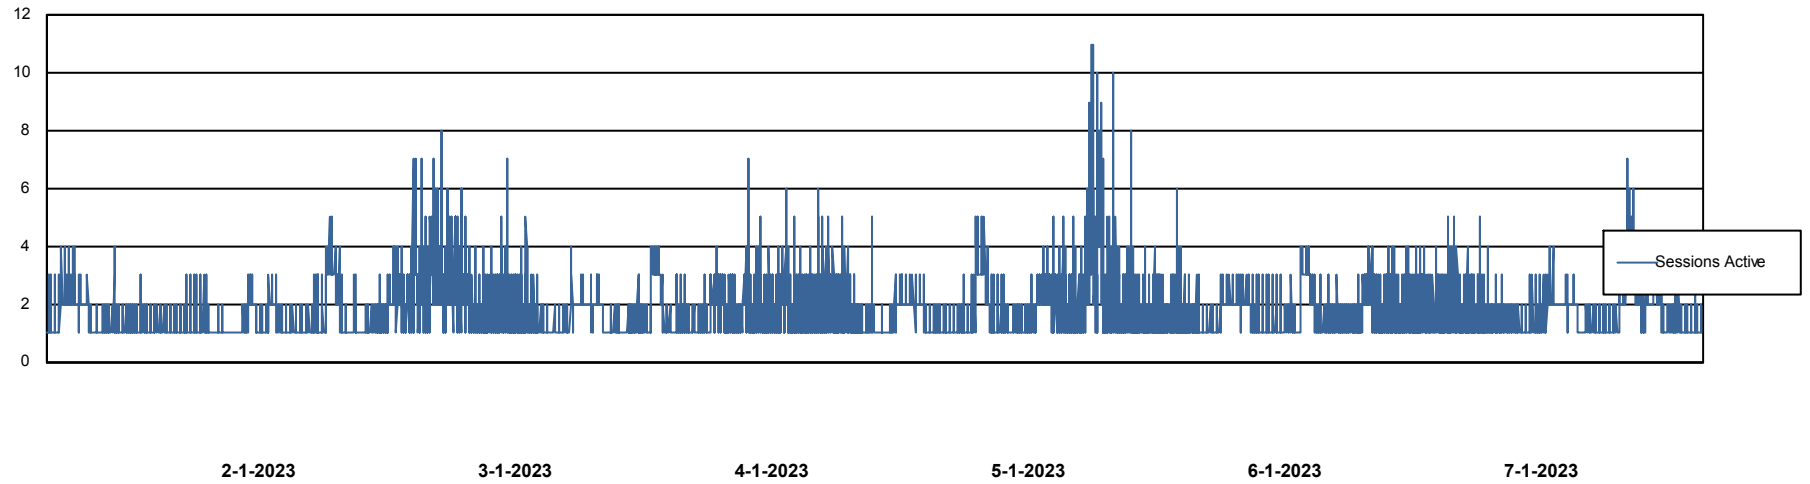

Weekly SLA Customer Report

Customer NIX_Production
Database ID 51

Database Performance NIXDB_BI

Weekly SLA Customer Report

Customer NIX_Production
Database ID 51

Database Performance NIXDB_Production

Weekly SLA Customer Report