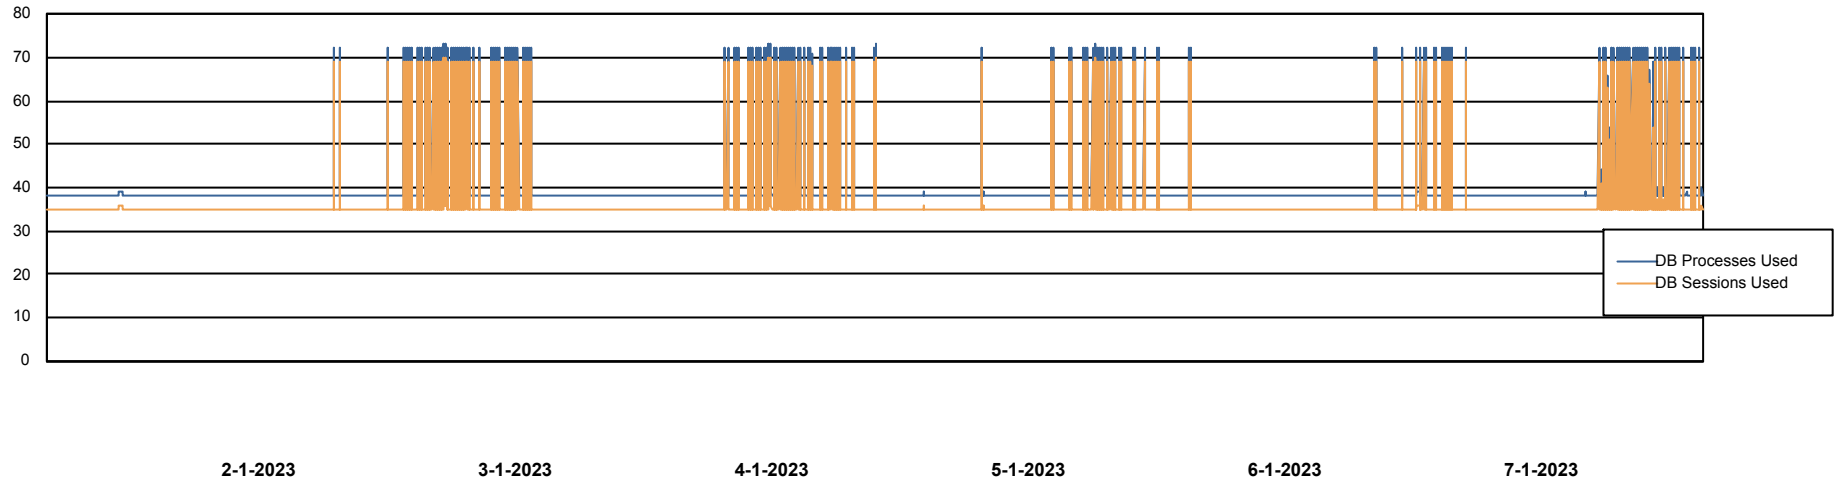

Database Performance NIXDB_Standby

DB Processes Max 300