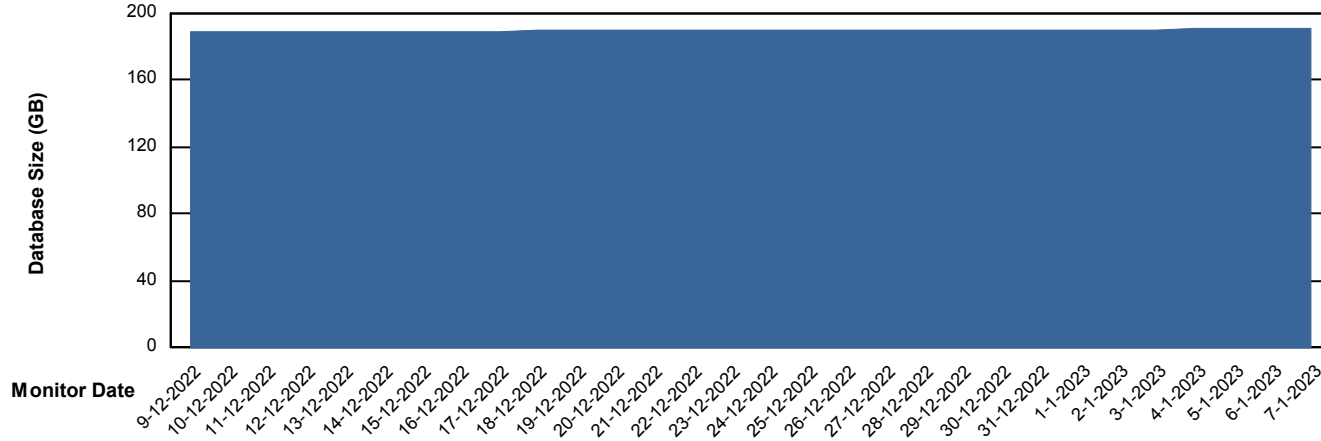

Weekly SLA Customer Report

Customer NIX_Production
Database ID 51

Database Performance NIXDB_BI

Weekly SLA Customer Report

Customer NIX_Production
Database ID 51

Database Performance NIXDB_Production

Weekly SLA Customer Report

Customer NIX_Production
Database ID 51

Database Performance NIXDB_Standby

DB Processes Max 300

Weekly SLA Customer Report

Customer NIX_Production
Database ID 51

DATABASE SIZE NIXDB_BI

Database growth over last month

DATABASE SIZE NIXDB_Production

Database growth over last month

Weekly SLA Customer Report

Customer NIX_Production
 Database ID 51

Database Tablespace NIXDB_BI

Date	Tablespace Name	Filesize (Gb)	Usedsize (Gb)	Percentage free
7-1-2023	ABSDATA	97	78	19
	INDX	132	110	17
6-1-2023	ABSDATA	97	78	19
	INDX	132	110	17
5-1-2023	ABSDATA	97	78	19
	INDX	132	110	17
4-1-2023	ABSDATA	97	78	19
	INDX	132	110	17
3-1-2023	ABSDATA	97	78	19
	INDX	132	110	17
2-1-2023	ABSDATA	97	78	19
	INDX	132	110	17
1-1-2023	ABSDATA	97	78	19
	INDX	132	110	17