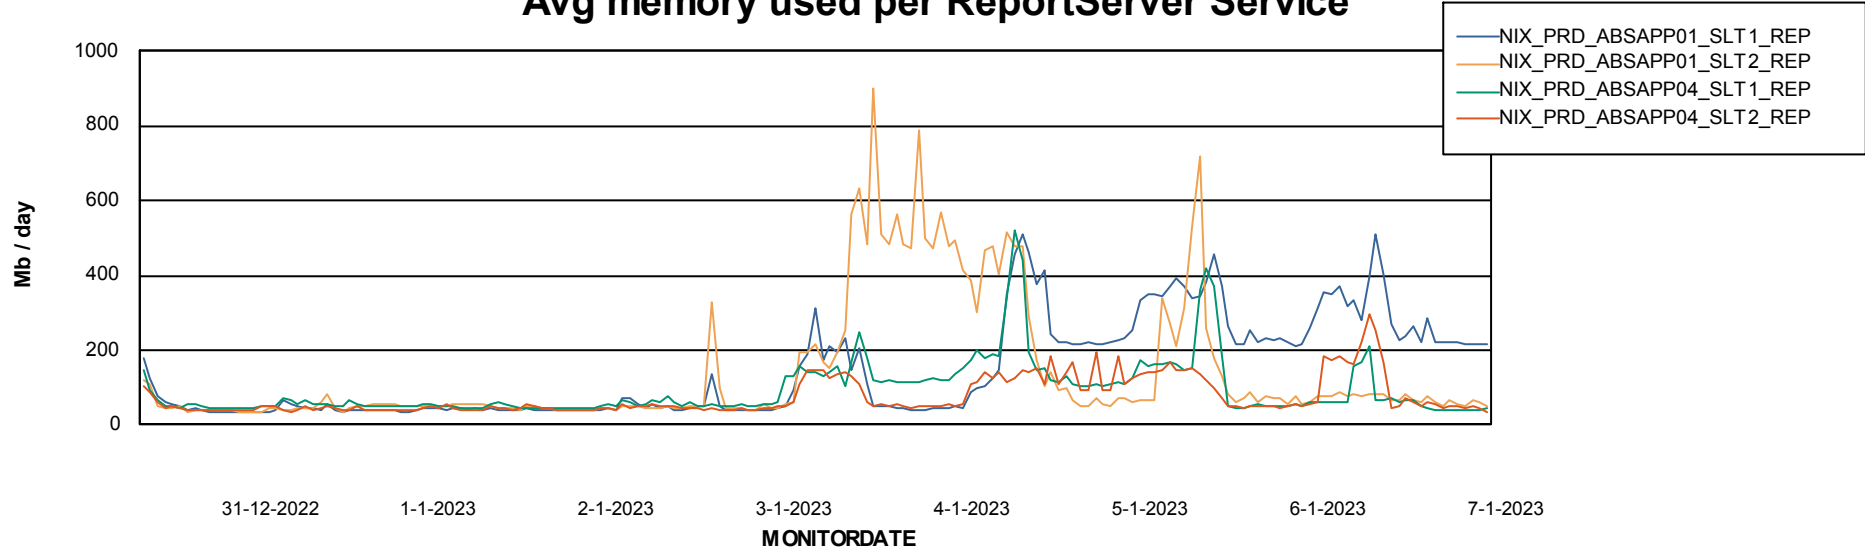

Avg users per day per ABS server

Weekly SLA Customer Report

Customer NIX_Production
Database ID 51

ABSSolute Application ReportServer Services

Avg memory used per ReportServer Service

Weekly SLA Customer Report