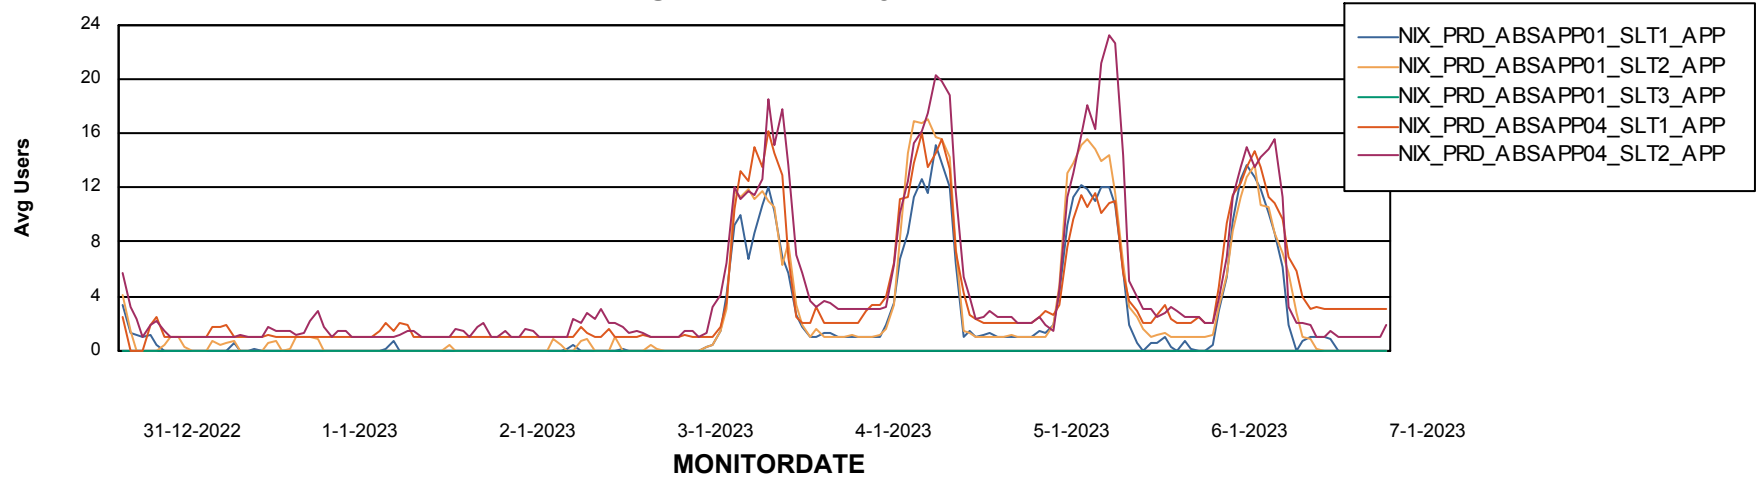

Avg users per day per ABS server