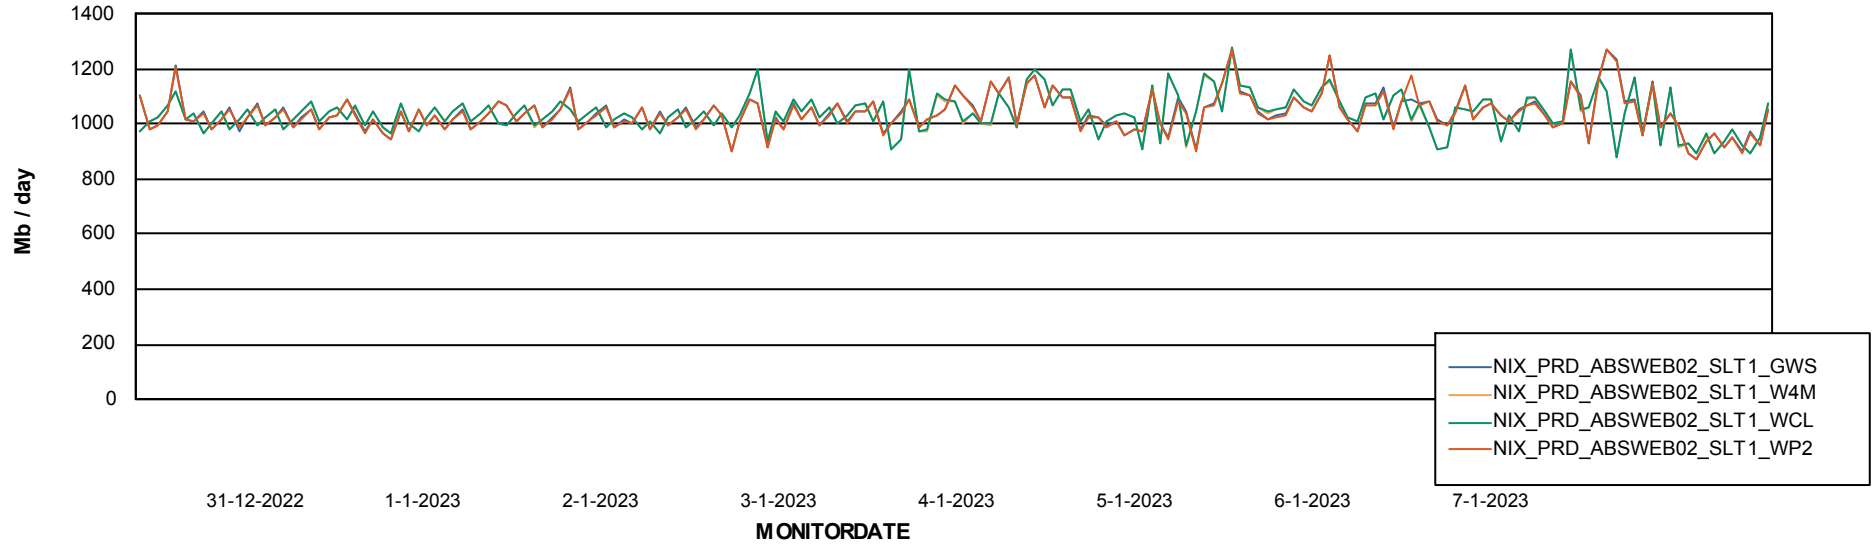

ABSSolute Web Component Services

Avg memory used per ABS Web component