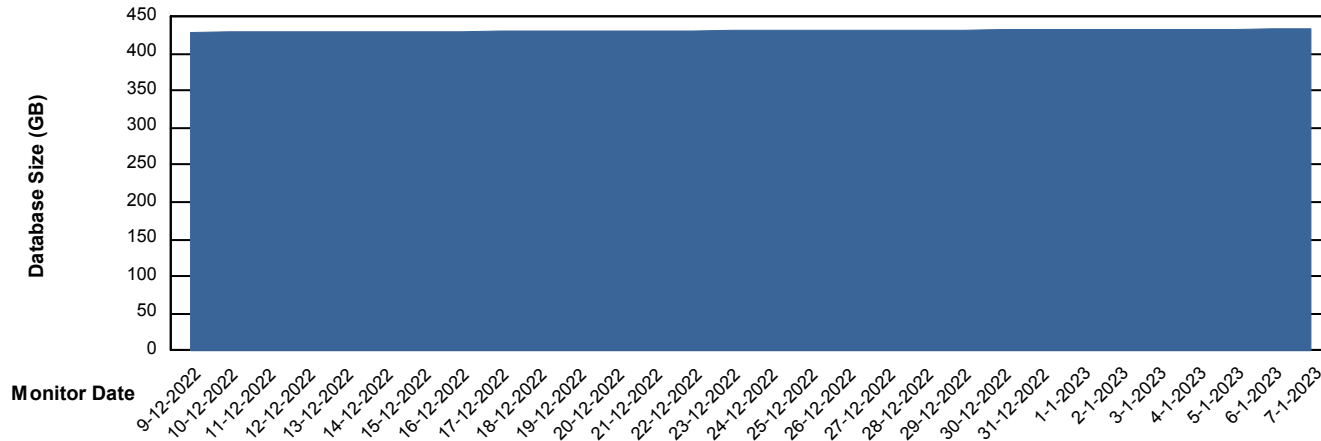

DATABASE SIZE NIXDB_Production

Database growth over last month