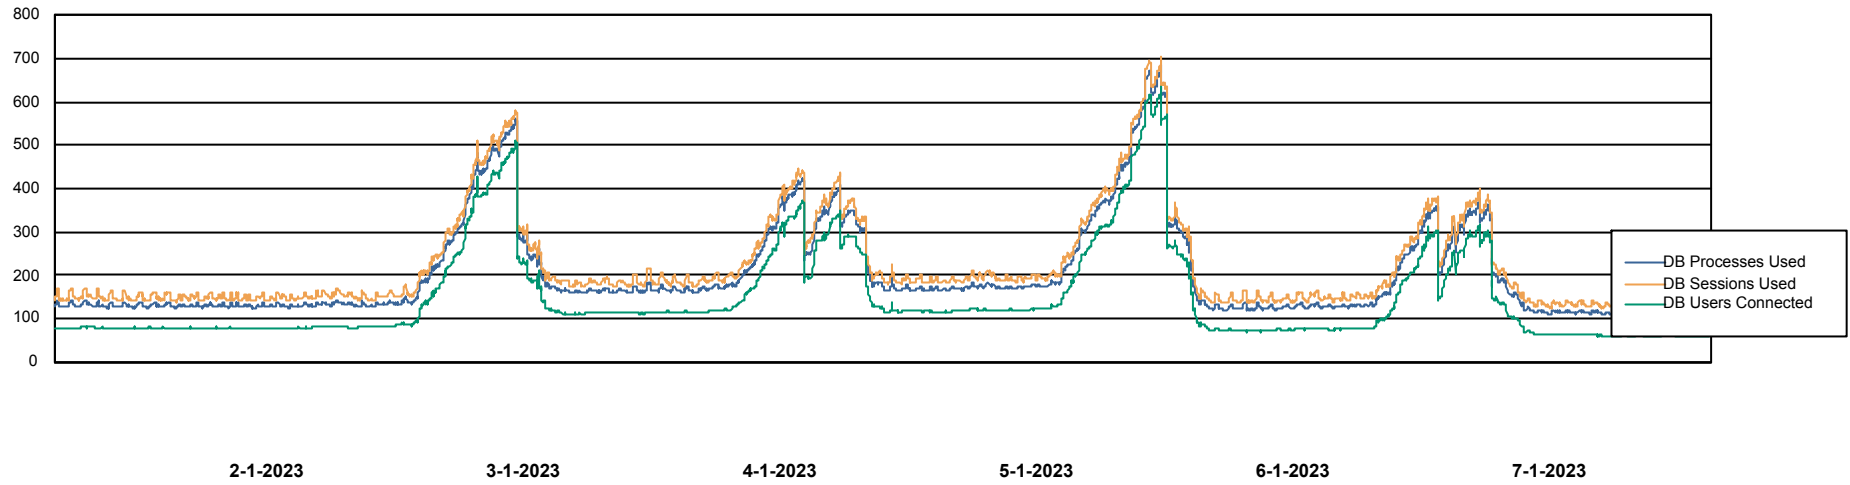

Weekly SLA Customer Report

Customer NIX_Production
Database ID 51

Database Performance NIXDB_BI

Weekly SLA Customer Report

Customer NIX_Production
Database ID 51

Database Performance NIXDB_Production

Weekly SLA Customer Report

Customer NIX_Production
Database ID 51

Database Performance NIXDB_Standby

DB Processes Max 300

Weekly SLA Customer Report

Customer NIX_Production
Database ID 51

DATABASE SIZE NIXDB_BI

Database growth over last month