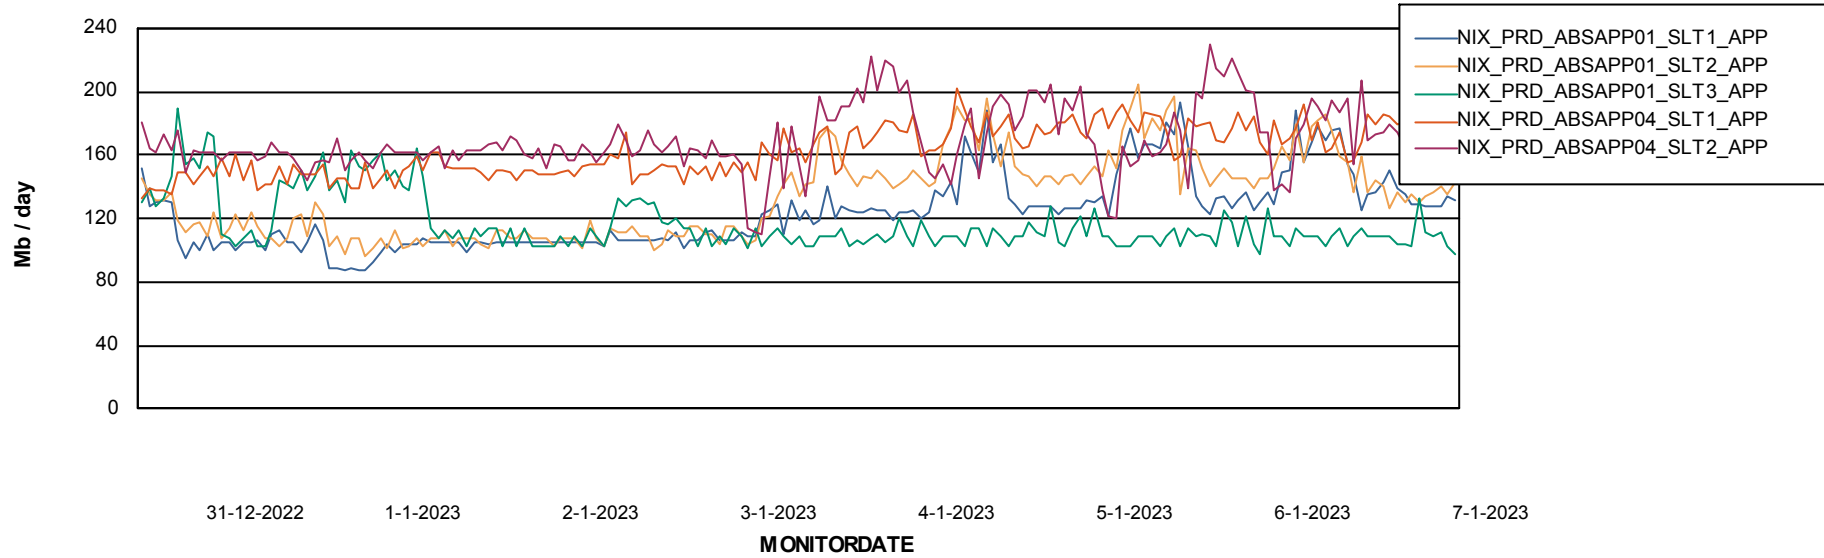

Standby Database Health NIX_Production

Recovery lag for last 7 days

Weekly SLA Customer Report

Customer NIX_Production
Database ID 51

ABSSolute Application Server Services

Avg memory used per ABS Server Service