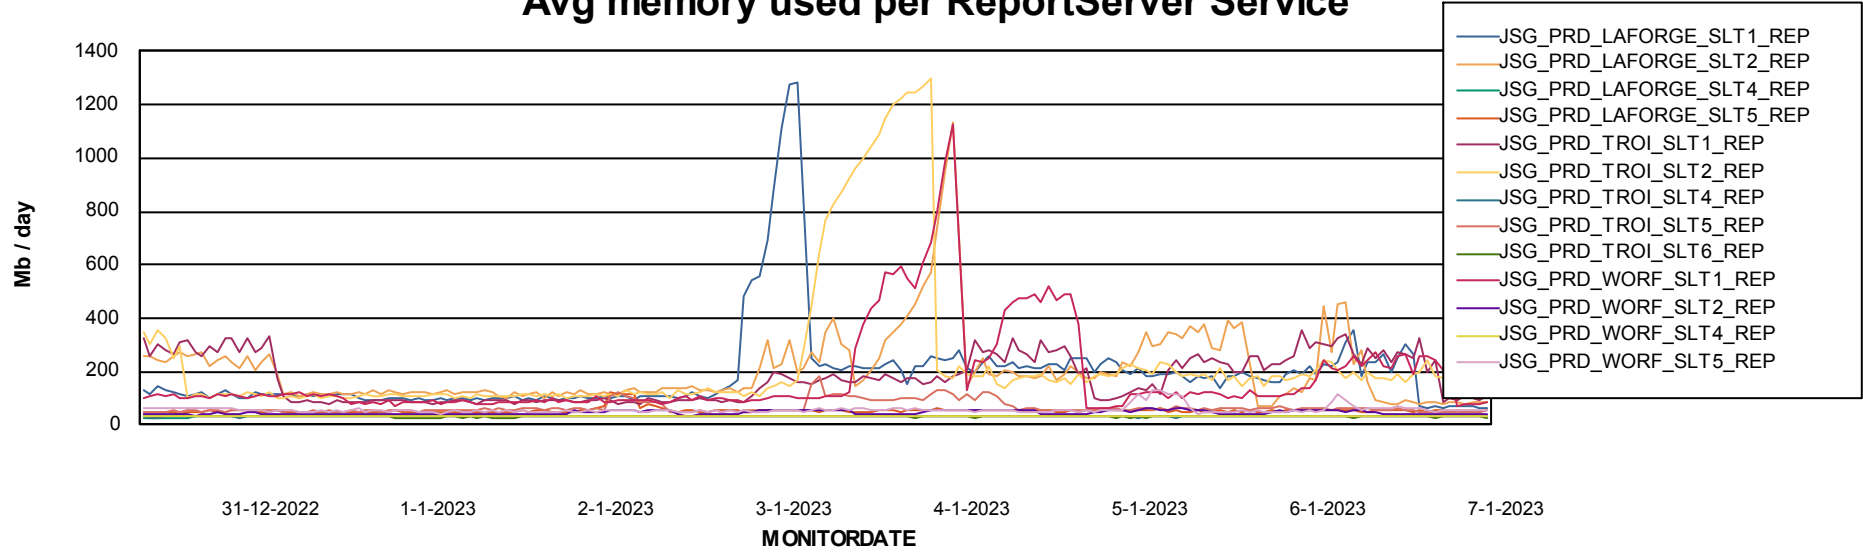

ABSSolute Application ReportServer Services

Avg memory used per ReportServer Service