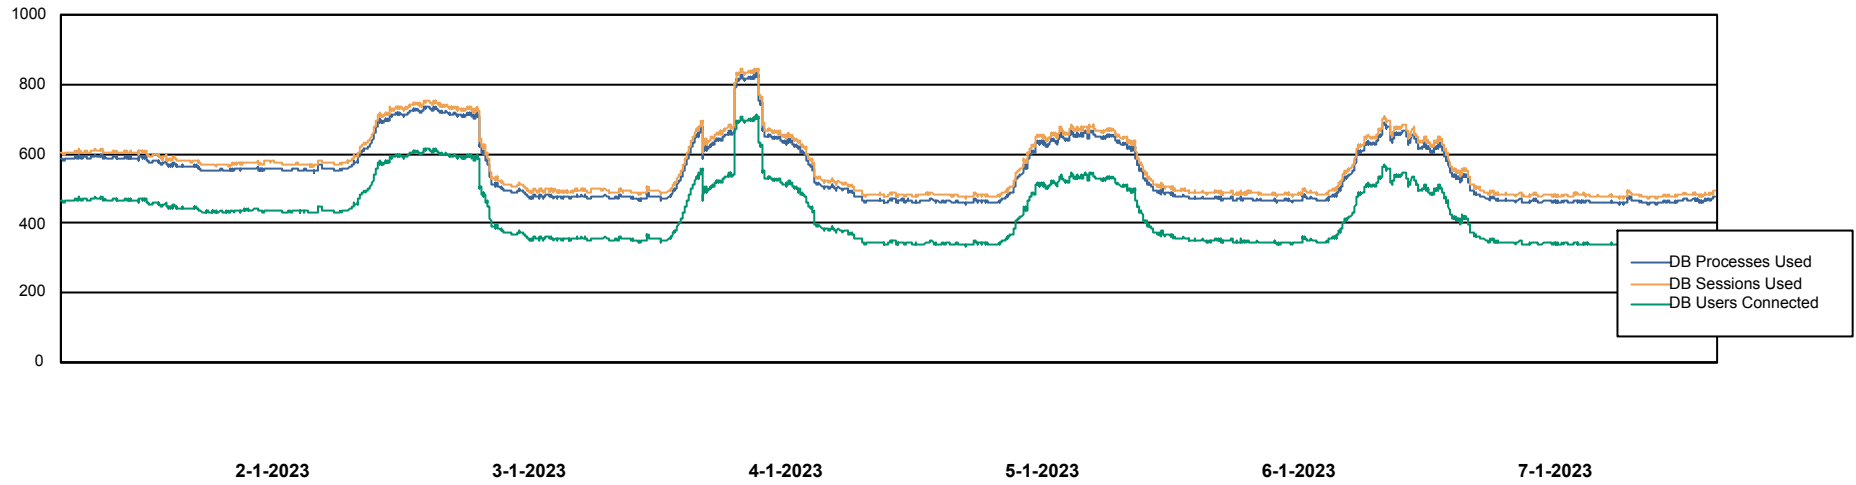

DB Processes Max 0
DB Processes Max 1,000
DB Processes Max 4

Weekly SLA Customer Report

Customer JSG_Production
Database ID 102

Database Performance JSG_PRD_RIKER_DB

Weekly SLA Customer Report

Customer JSG_Production
Database ID 102