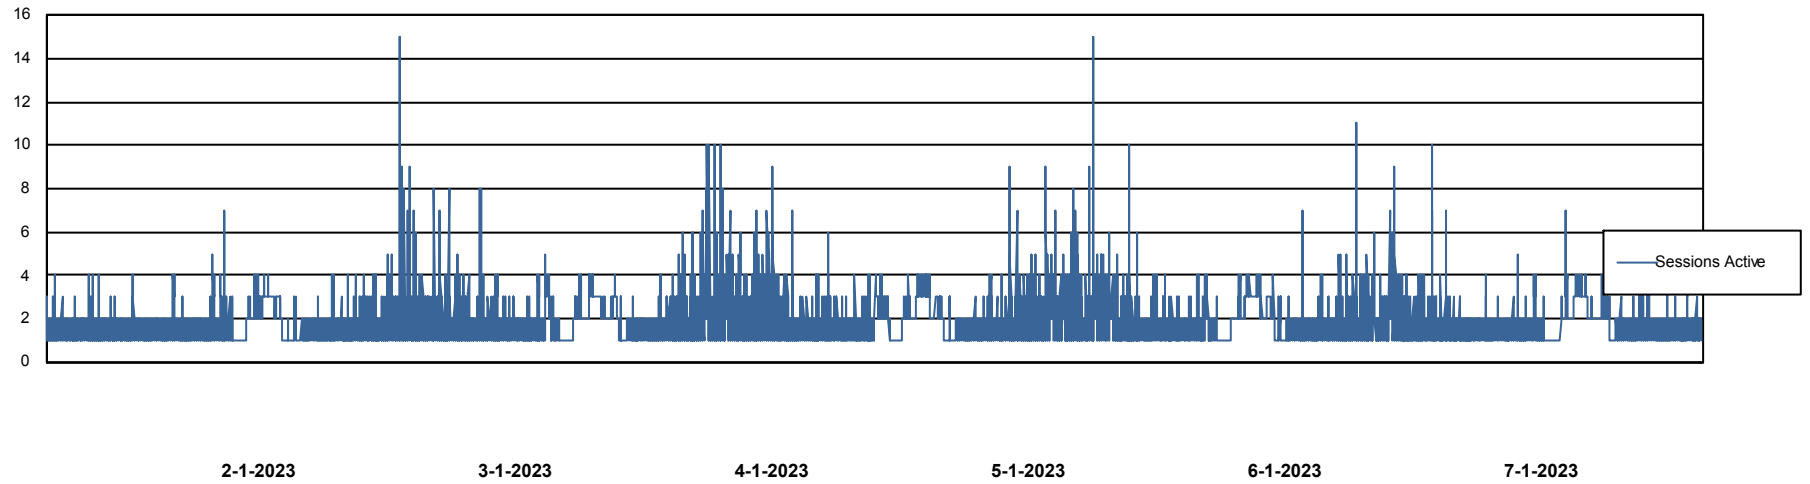

Database Performance JSG_PRD_SAREK_DB