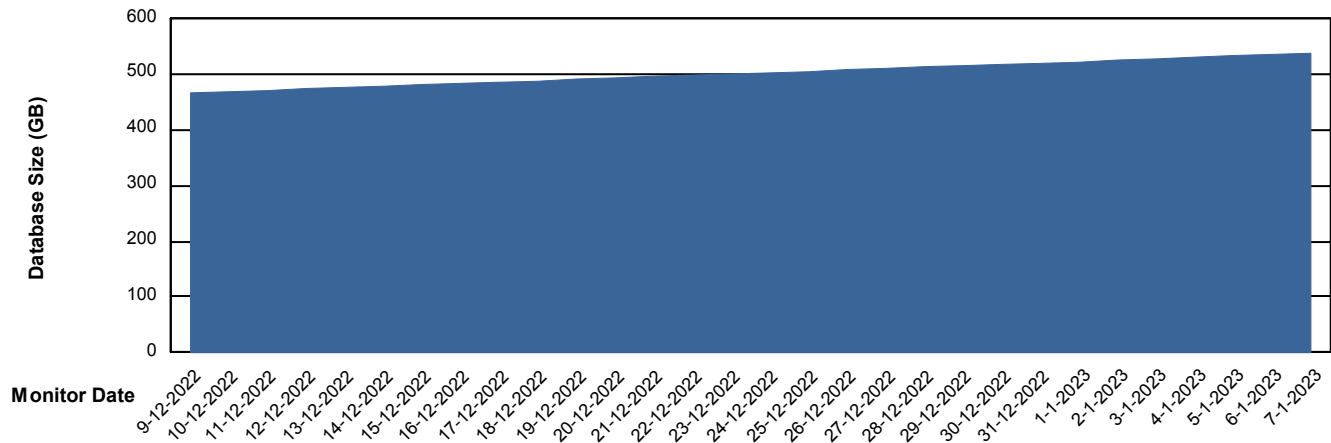

Database Performance JSG_PRD_SAREK_DB

Weekly SLA Customer Report

Customer JSG_Production
Database ID 102

DATABASE SIZE JSG_PRD_BASHIR_DB

Database growth over last month

DATABASE SIZE JSG_PRD_RIKER_DB

Database growth over last month

Weekly SLA Customer Report

Customer JSG_Production
Database ID 102

DATABASE SIZE JSG_PRD_SAREK_DB

Database growth over last month

Weekly SLA Customer Report

Customer JSG_Production
 Database ID 102

Database Tablespace JSG_PRD_BASHIR_DB