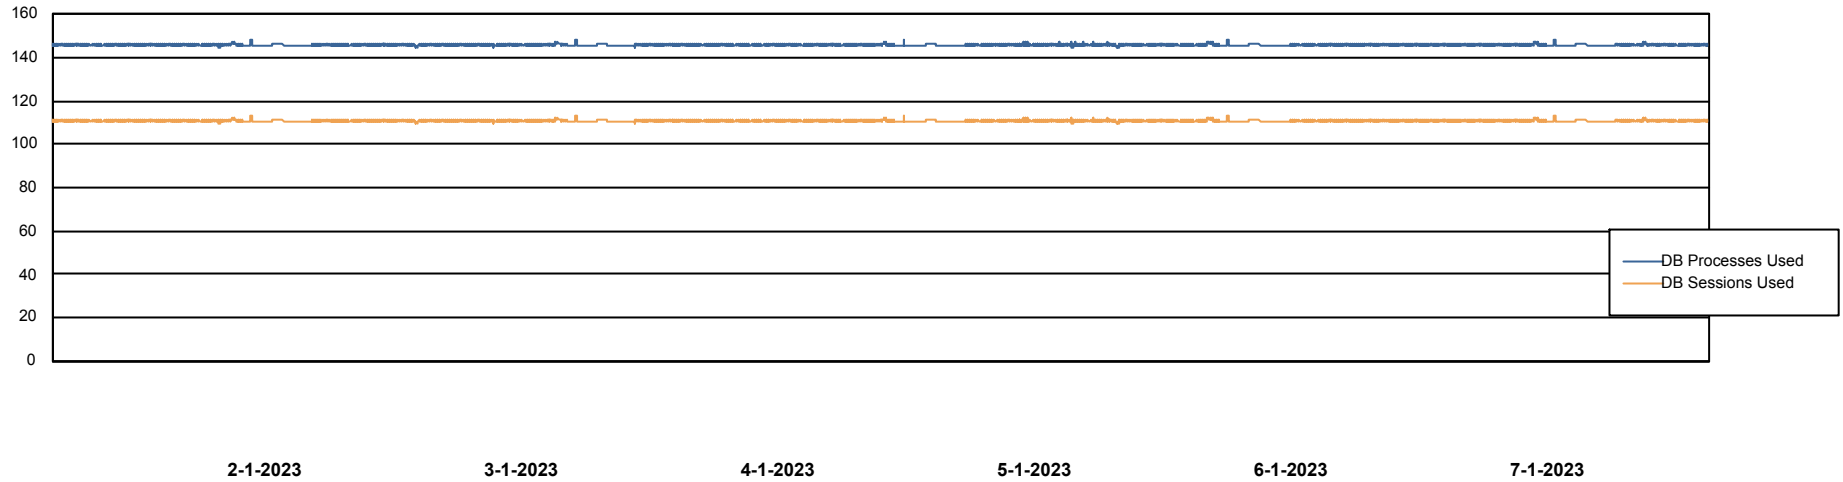

Database Performance JSG_PRD_PICARD_DB

DB Processes Max 0
DB Processes Max 1,000
DB Processes Max 4