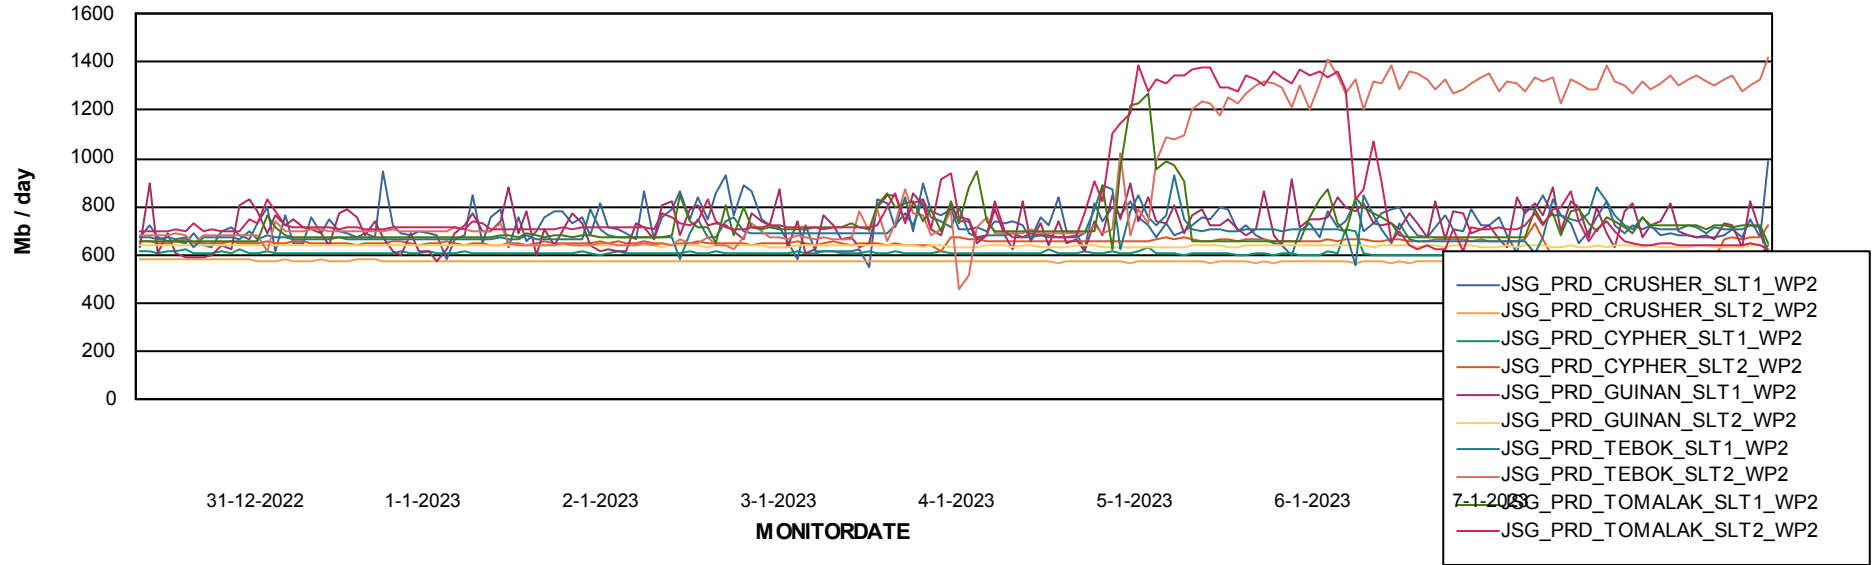

ABSSolute Application ReportServer Services

Avg memory used per ReportServer Service

Weekly SLA Customer Report

Customer JSG_Production
Database ID 102

ABSSolute Web Component Services

Avg memory used per ABS Web component