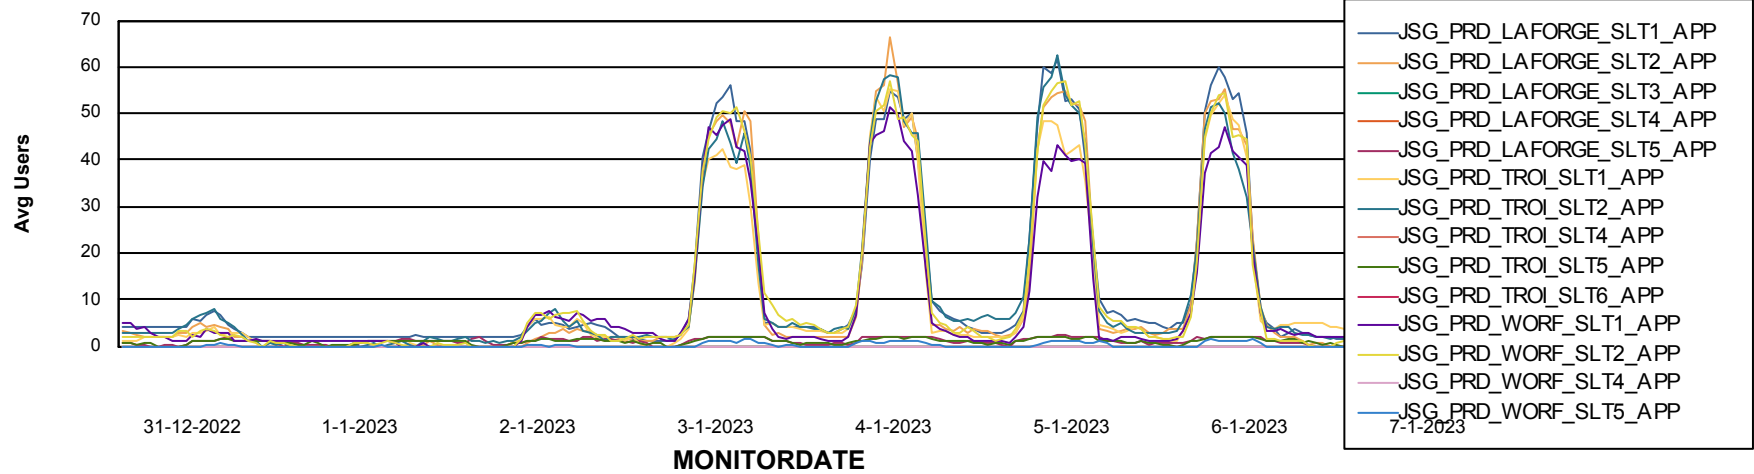

Customer JSG_Production
Database ID 102

wo, 4-01-2023 None
vr, 6-01-2023 None
zo, 1-01-2023 None
vr, 6-01-2023 None
do, 5-01-2023 None
do, 5-01-2023 None

Standby Database Health JSG_Production

Recovery lag for last 7 days

Weekly SLA Customer Report

Customer JSG_Production
Database ID 102

ABSSolute Application Server Services

Avg memory used per ABS Server Service

Avg users per day per ABS server

Weekly SLA Customer Report

Customer JSG_Production
Database ID 102