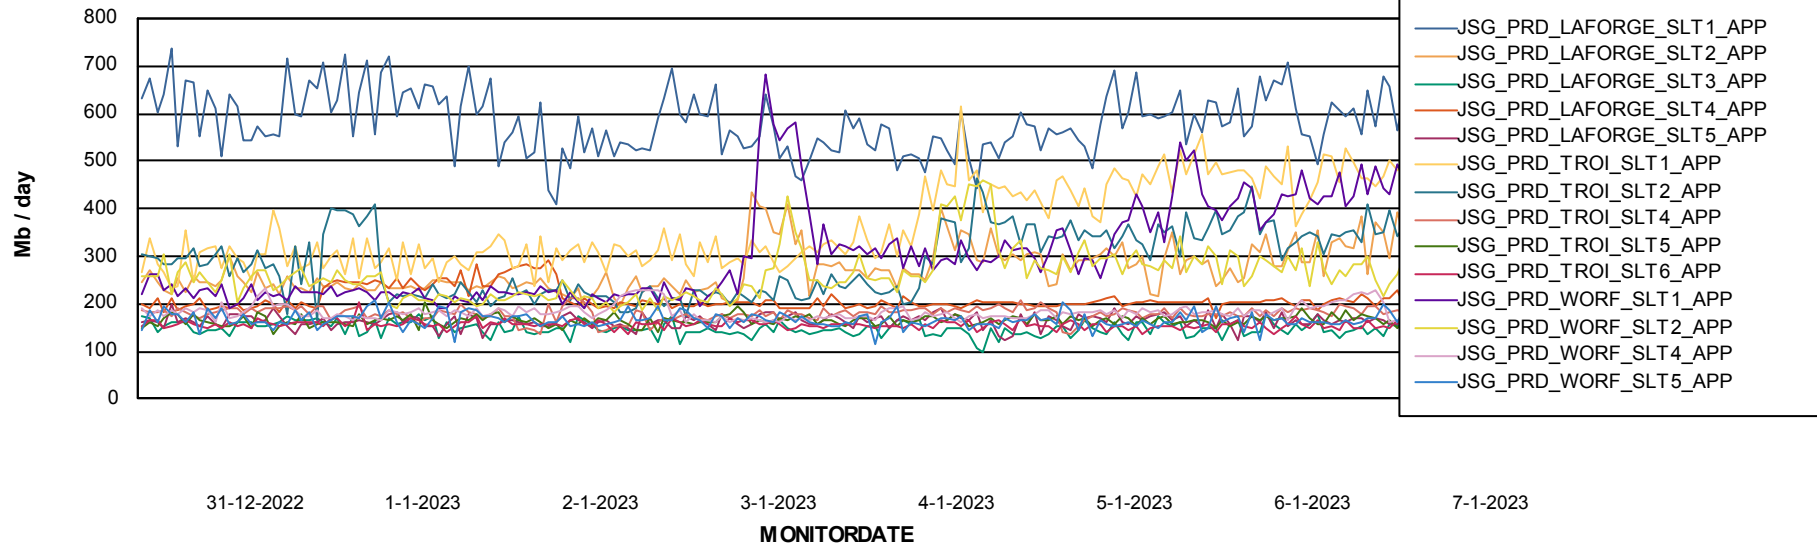

ABSSolute Application Server Services

Avg memory used per ABS Server Service