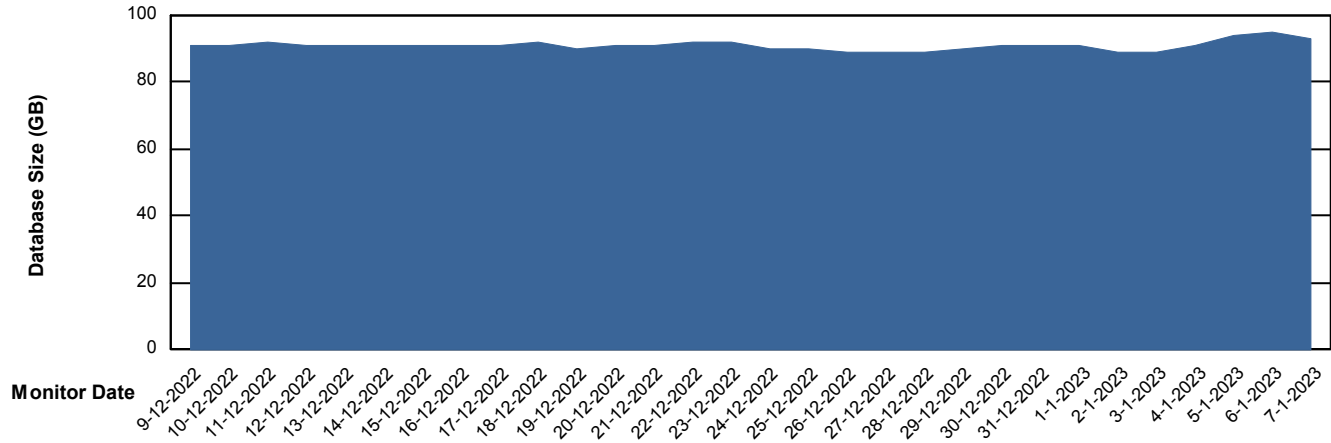

Database Performance JSG_PRD_SAREK_DB

Weekly SLA Customer Report

Customer JSG_Production
Database ID 102

DATABASE SIZE JSG_PRD_BASHIR_DB

Database growth over last month

DATABASE SIZE JSG_PRD_RIKER_DB

Database growth over last month