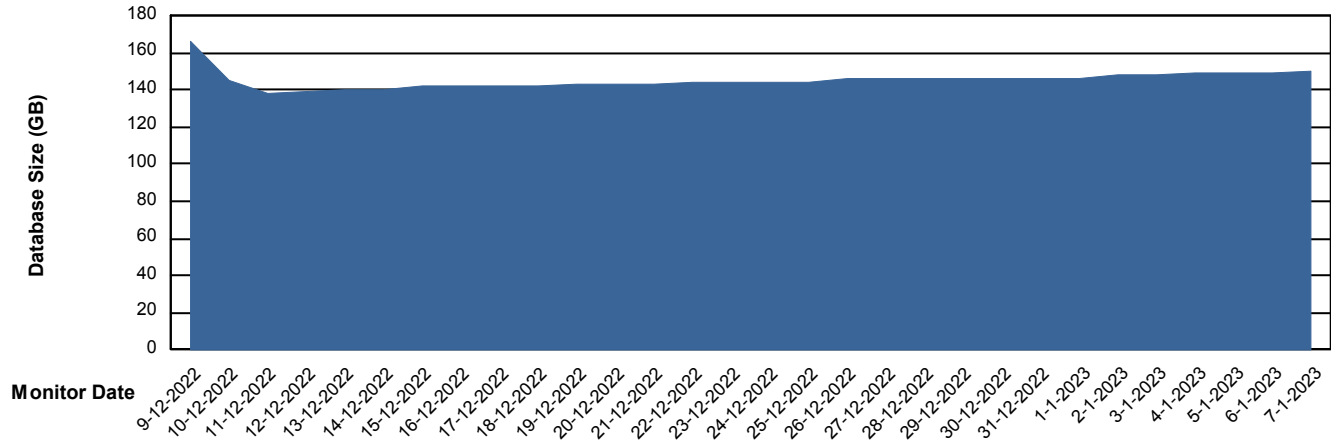

Database Performance JSG_PRD_SAREK_DB

Weekly SLA Customer Report

Customer JSG_Production
Database ID 102

DATABASE SIZE JSG_PRD_BASHIR_DB

Database growth over last month

DATABASE SIZE JSG_PRD_RIKER_DB

Database growth over last month

Weekly SLA Customer Report

Customer JSG_Production
Database ID 102

DATABASE SIZE JSG_PRD_SAREK_DB

Database growth over last month

Weekly SLA Customer Report

Customer JSG_Production
 Database ID 102

Database Tablespace JSG_PRD_BASHIR_DB