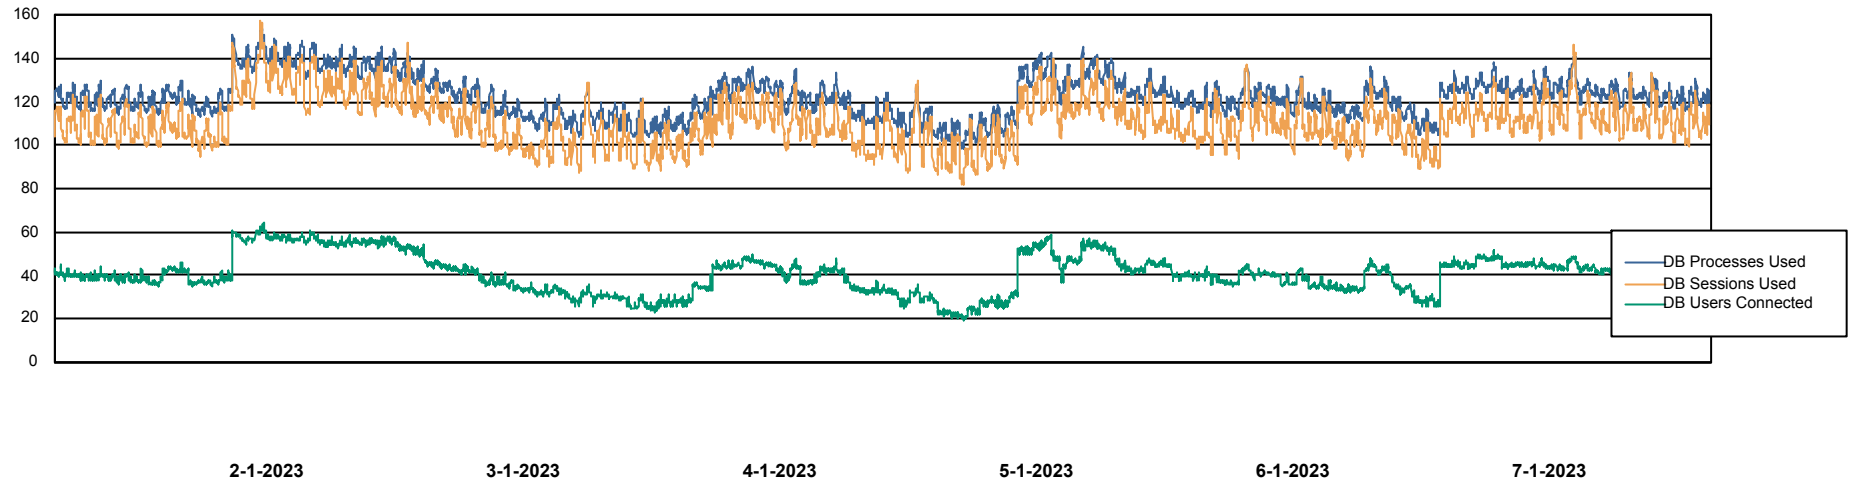

Database Performance JSG_PRD_SAREK_DB