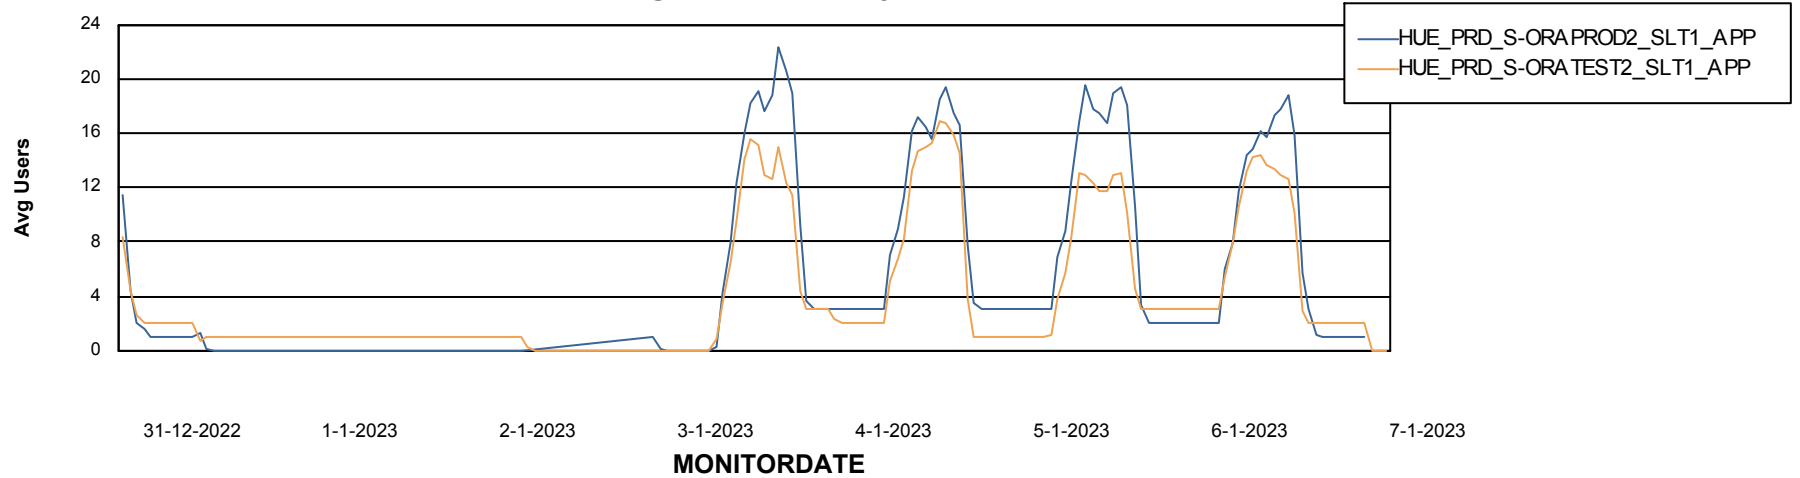

Avg users per day per ABS server