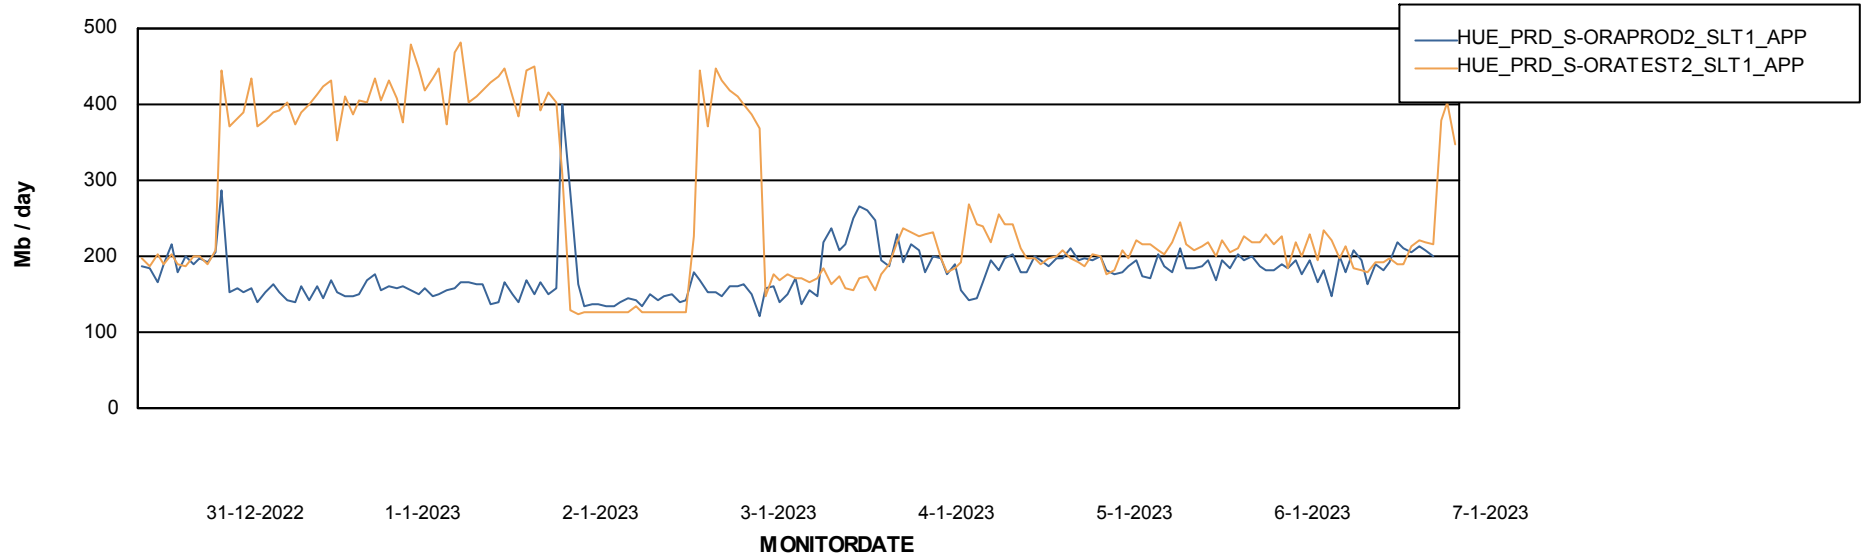

ABSSolute Application Server Services

Avg memory used per ABS Server Service