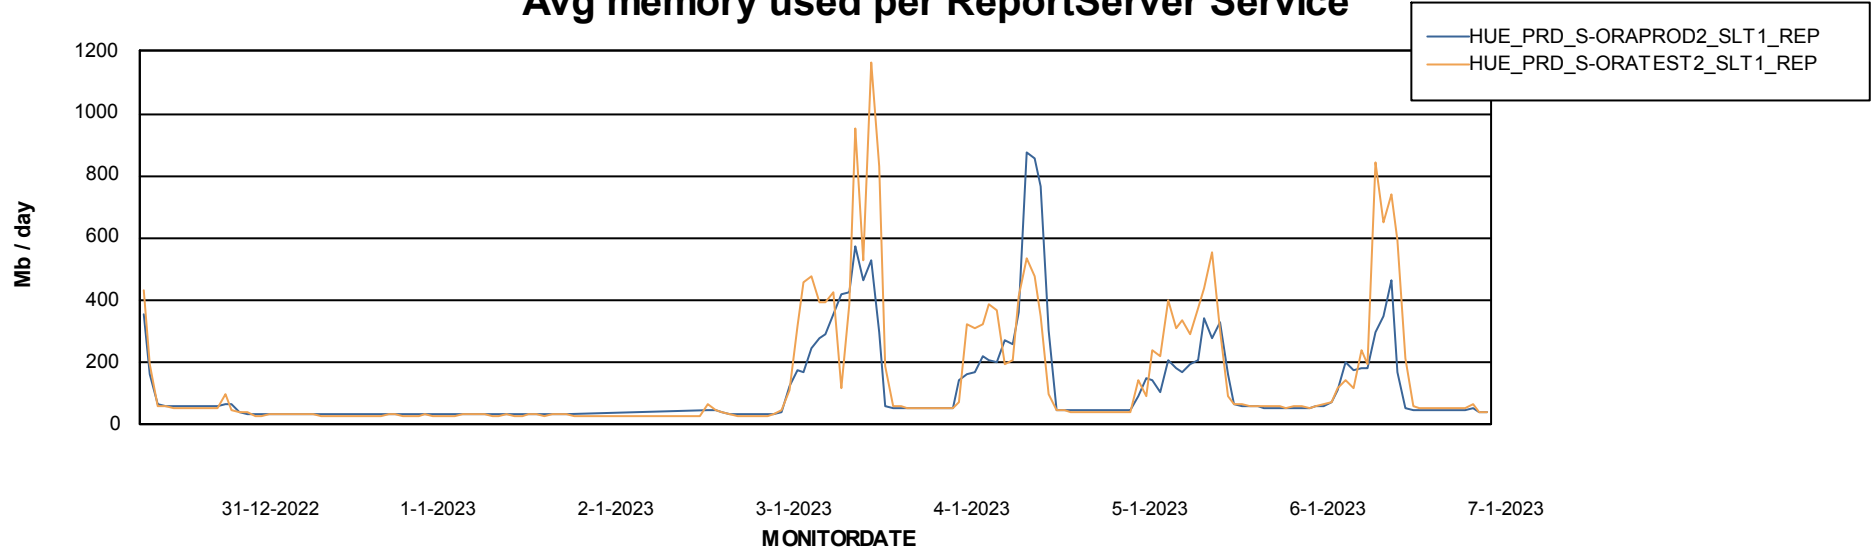

Avg memory used per ABS Server Service

Avg users per day per ABS server

Weekly SLA Customer Report

Customer HUE_Production
Database ID 154

ABSSolute Application ReportServer Services

Avg memory used per ReportServer Service