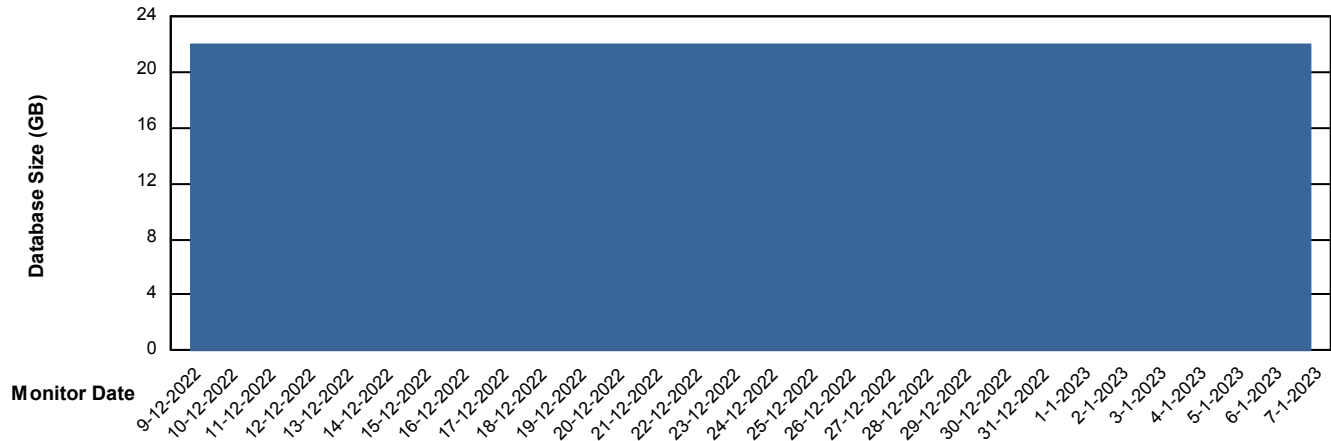

DB Processes Max 1,000

Weekly SLA Customer Report

Customer EUT_Production
Database ID 114

DATABASE SIZE EUT_EUP_PRD_URVINA22T_DB

Database growth over last month

DATABASE SIZE EUT_URM_PRD_URVINA26_DB

Database growth over last month