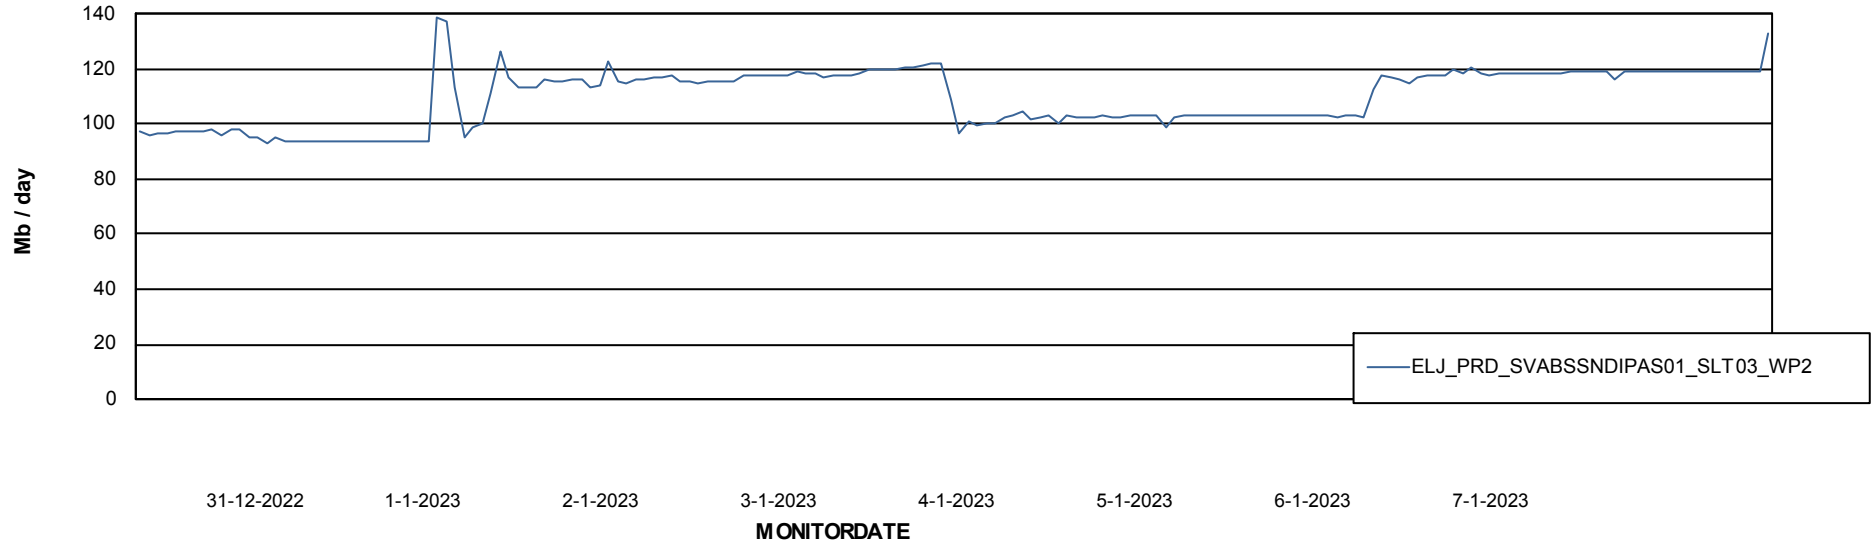

ABSSolute Web Component Services

Avg memory used per ABS Web component