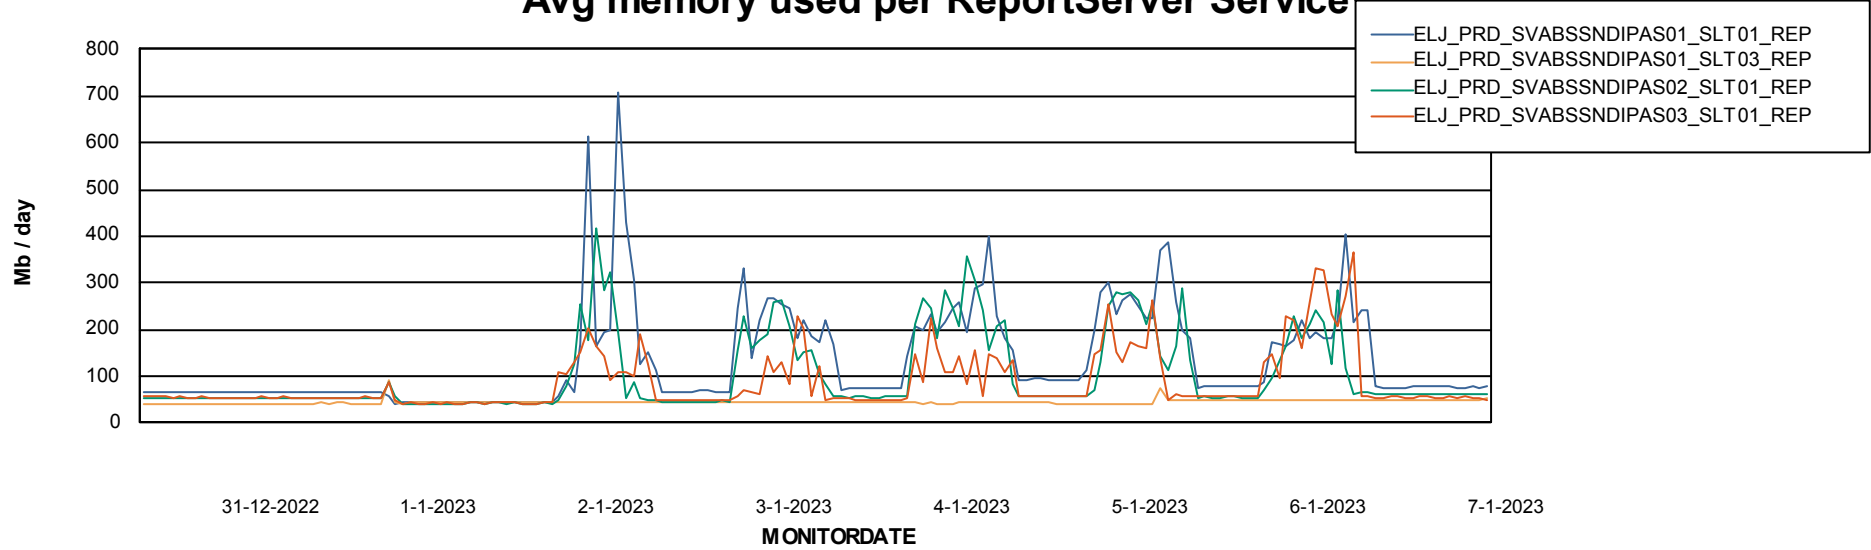

Avg memory used per ABS Server Service

Avg users per day per ABS server

Weekly SLA Customer Report

Customer ELJ Production
Database ID 72

ABSSolute Application ReportServer Services

Avg memory used per ReportServer Service