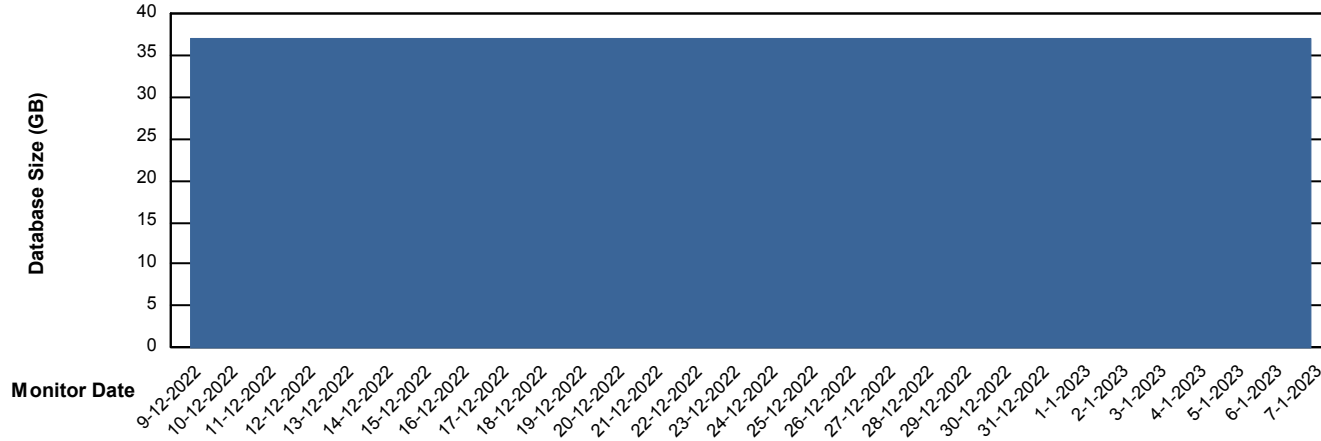

Weekly SLA Customer Report

Customer ELJ Production
Database ID 72

Database Performance ELJDB_BI

Weekly SLA Customer Report

Customer ELJ Production
Database ID 72

Database Performance ELJDB_Production

Weekly SLA Customer Report

Customer ELJ Production
Database ID 72

Database Performance ELJDB_Standby

DB Processes Max 600
DB Sessions Max 4

Weekly SLA Customer Report

Customer ELJ Production
Database ID 72

DATABASE SIZE ELJDB_BI

Database growth over last month

DATABASE SIZE ELJDB_Production

Database growth over last month

Weekly SLA Customer Report

Customer ELJ Production
Database ID 72

Database Tablespace ELJDB_BI

Date	Tablespace Name	Filesize (Gb)	Usedsize (Gb)	Percentage free
7-1-2023	ABSDATA	22	14	34
	INDX	26	20	24
6-1-2023	ABSDATA	22	14	34
	INDX	26	20	24
5-1-2023	ABSDATA	22	14	34
	INDX	26	20	24
4-1-2023	ABSDATA	22	14	34
	INDX	26	20	24
3-1-2023	ABSDATA	22	14	34
	INDX	26	20	24
2-1-2023	ABSDATA	22	14	35
	INDX	26	20	25
1-1-2023	ABSDATA	22	14	35
	INDX	26	20	25