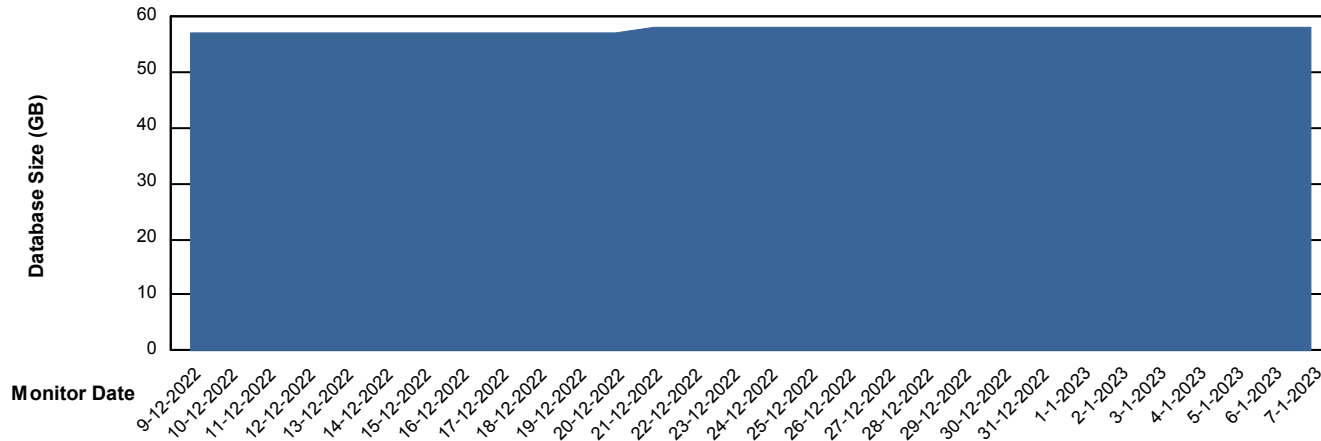

DATABASE SIZE ELJDB_Production

Database growth over last month