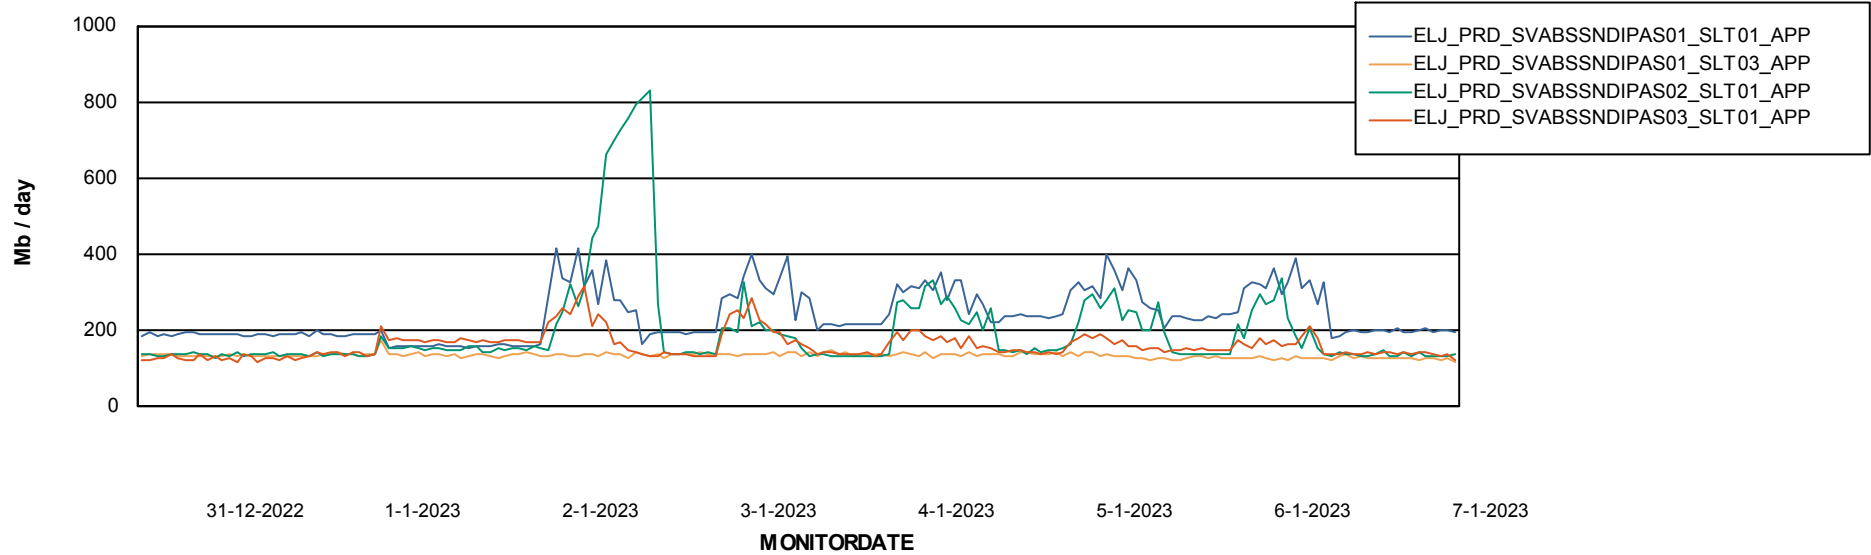

ABSSolute Application Server Services

Avg memory used per ABS Server Service