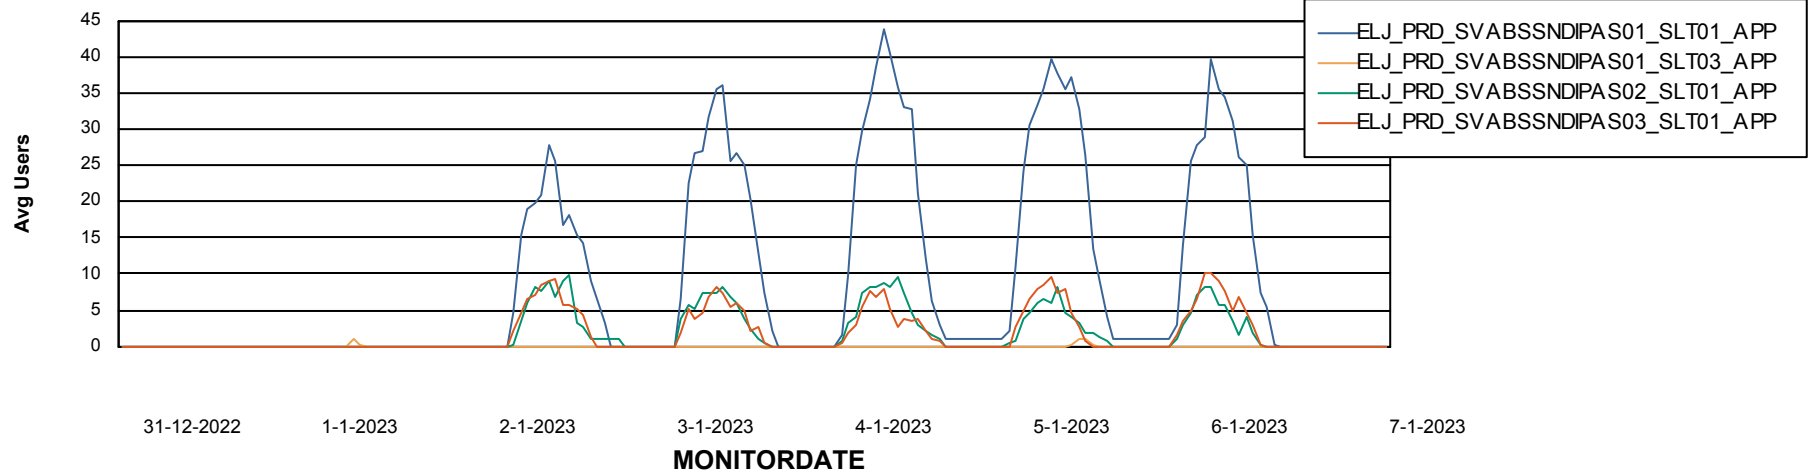

Avg users per day per ABS server