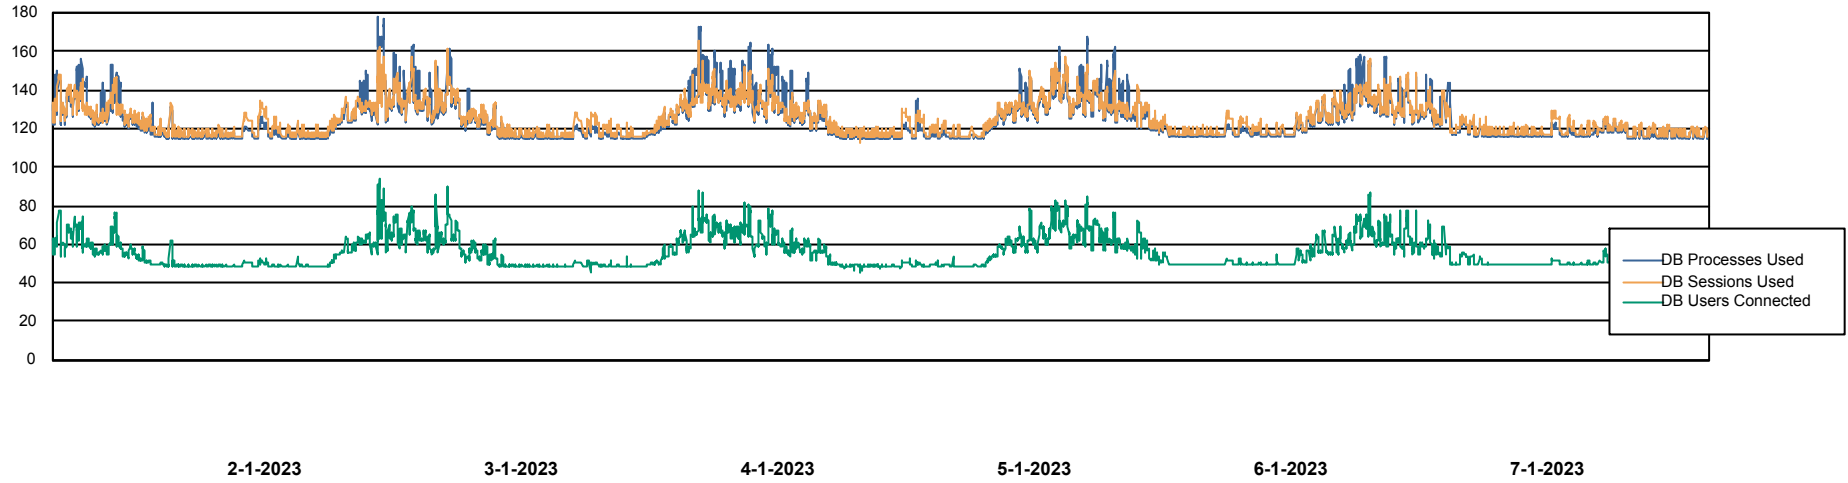

Weekly SLA Customer Report

Customer ELJ Production
Database ID 72

Database Performance ELJDB_BI

Weekly SLA Customer Report

Customer ELJ Production
Database ID 72

Database Performance ELJDB_Production

Weekly SLA Customer Report

Customer ELJ Production
Database ID 72

Database Performance ELJDB_Standby

DB Processes Max 600
DB Sessions Max 4

Weekly SLA Customer Report

Customer ELJ Production
Database ID 72

DATABASE SIZE ELJDB_BI

Database growth over last month