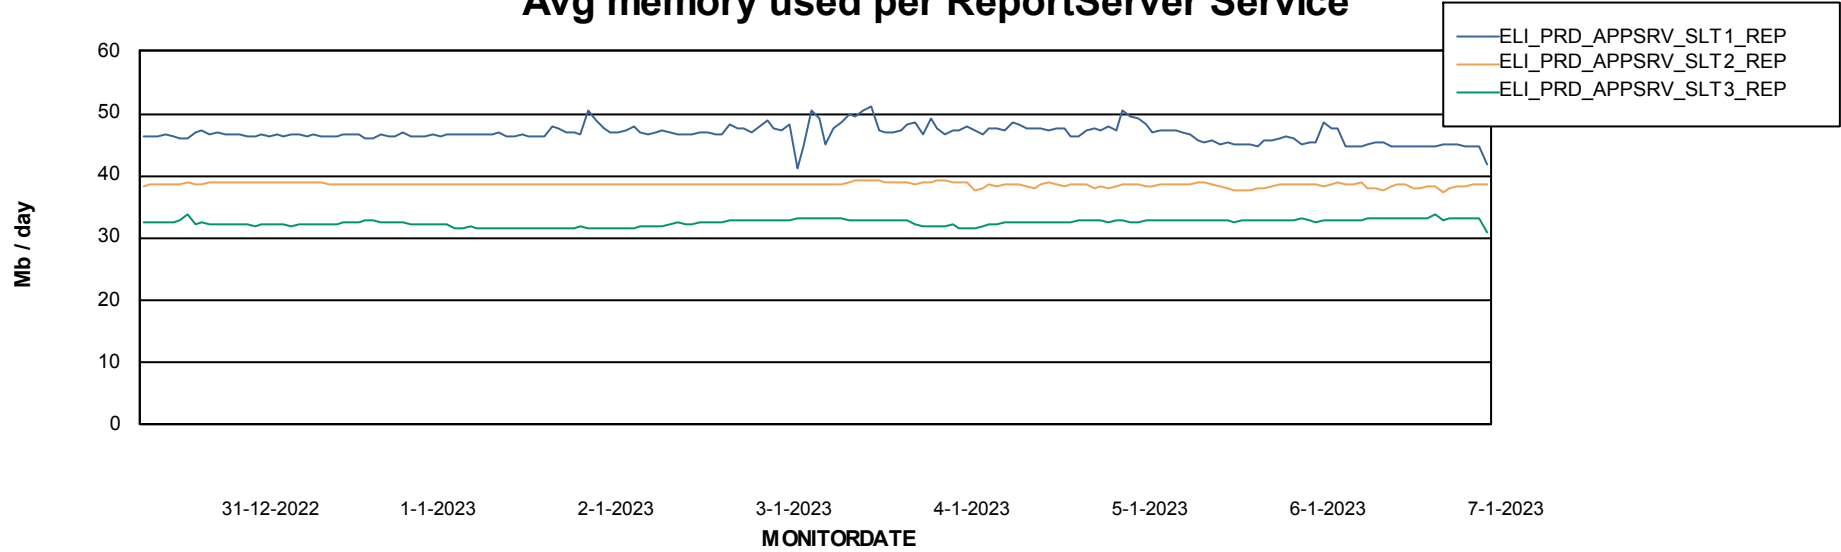

ABSSolute Application Server Services

Avg memory used per ReportServer Service