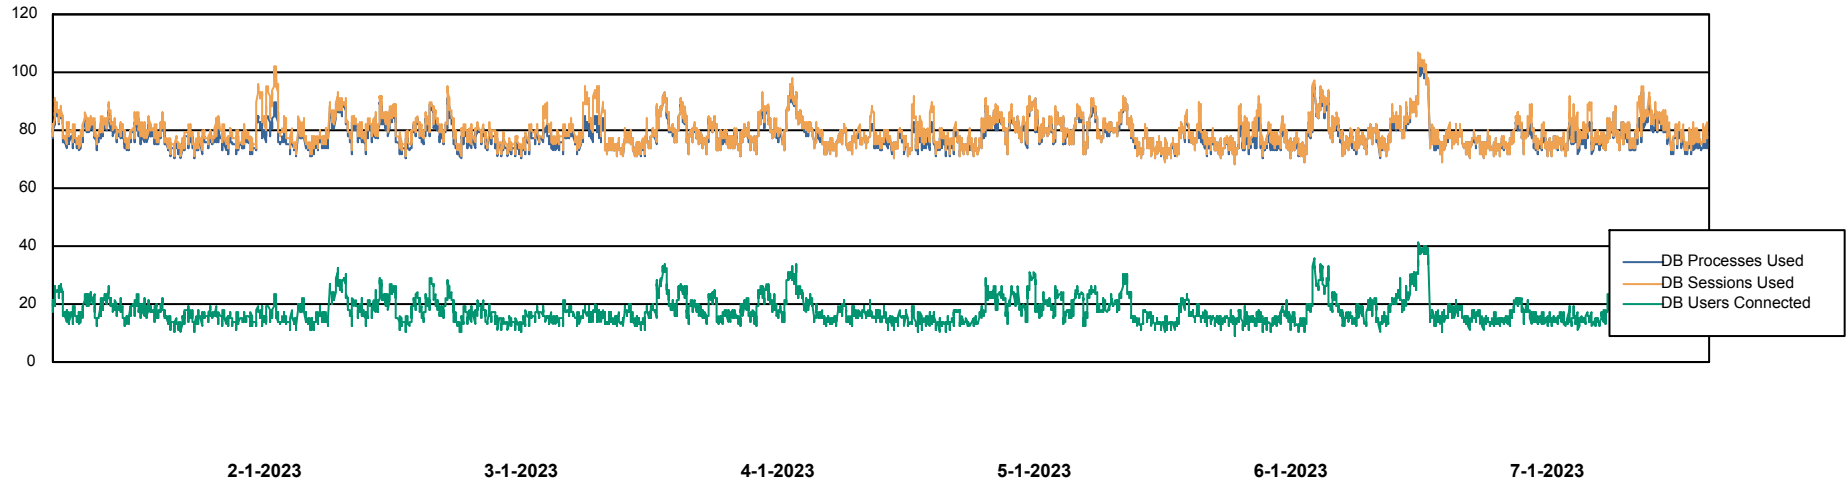

Database Performance ELIDB_BI