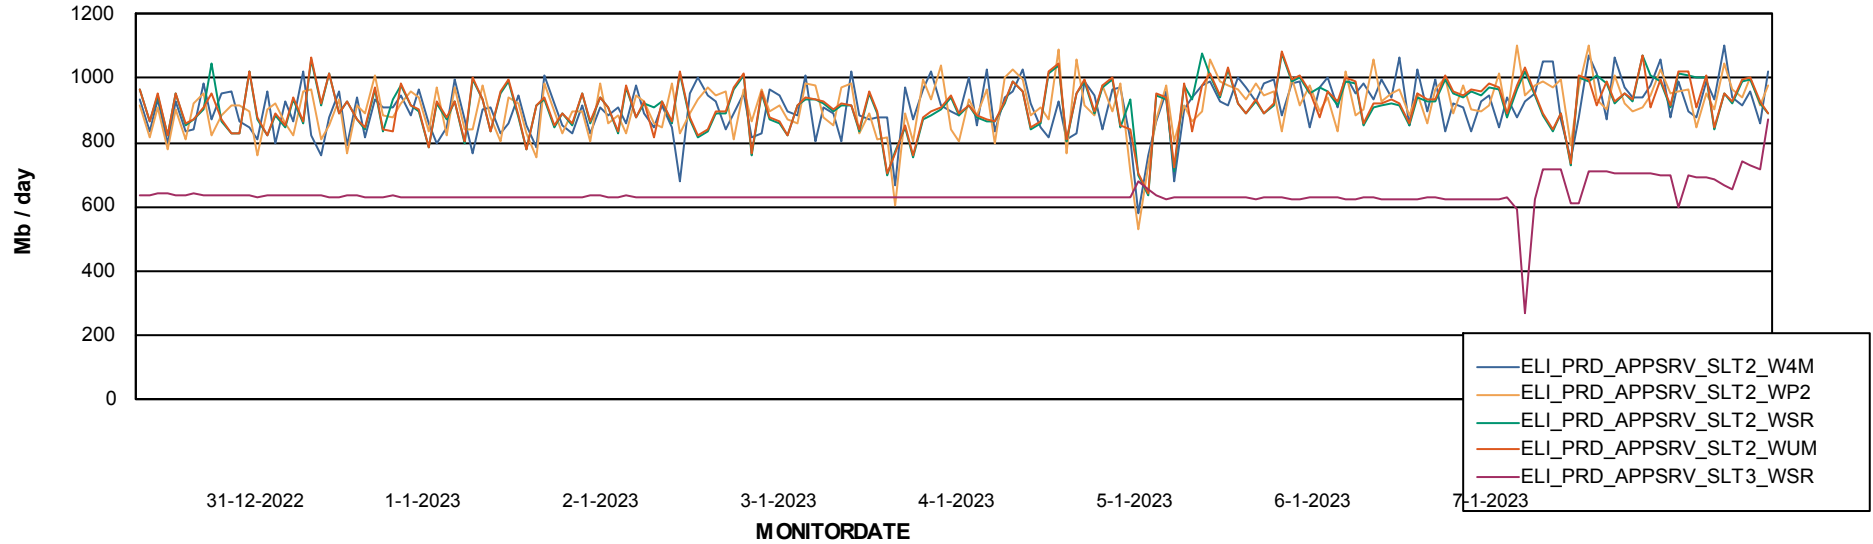

ABSSolute Application Server Services

Avg memory used per ABS Web component