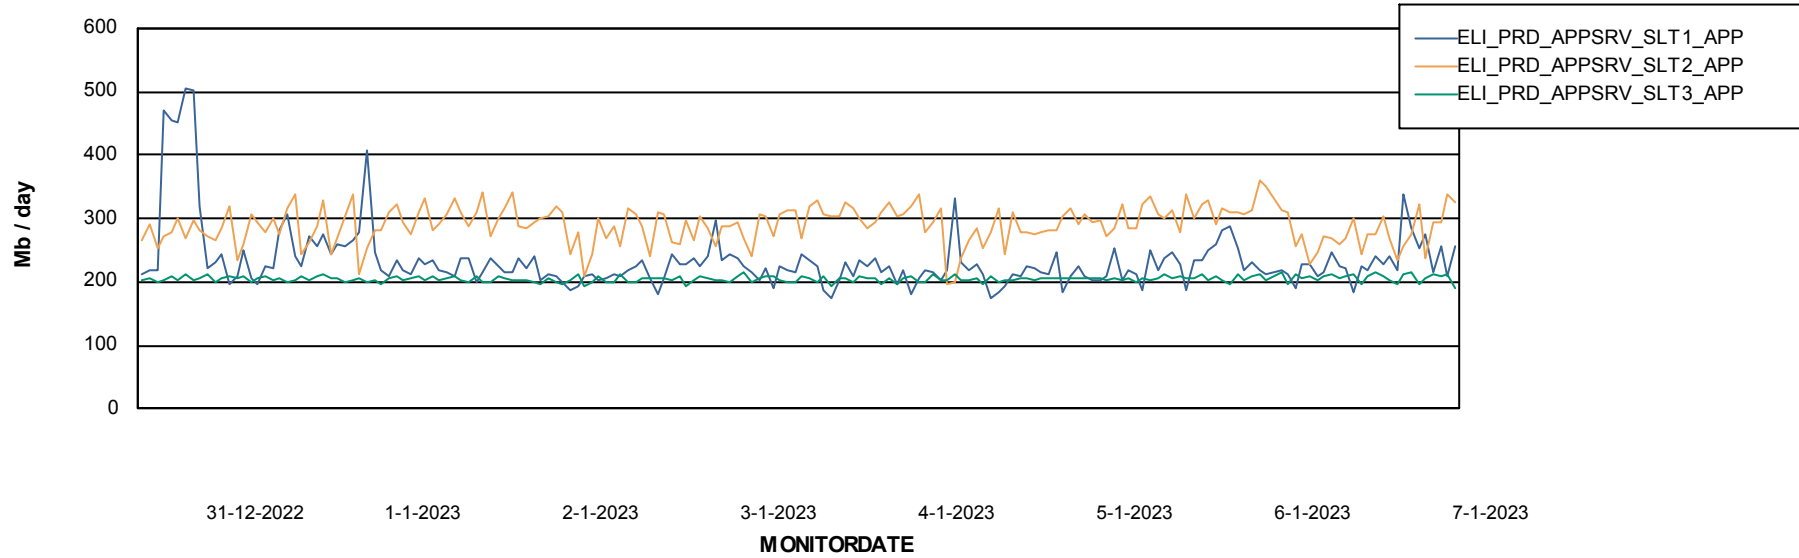

Standby Database Health ELI_Production

Recovery lag for last 7 days

Weekly SLA Customer Report

Customer ELI_Production
Database ID 62

ABSSolute Application Server Services

Avg memory used per ABS Server Service

Weekly SLA Customer Report

Customer ELI_Production
Database ID 62

ABSSolute Application Server Services

Avg memory used per ReportServer Service

Avg users per day per ABS server

Weekly SLA Customer Report

Customer ELI_Production
Database ID 62