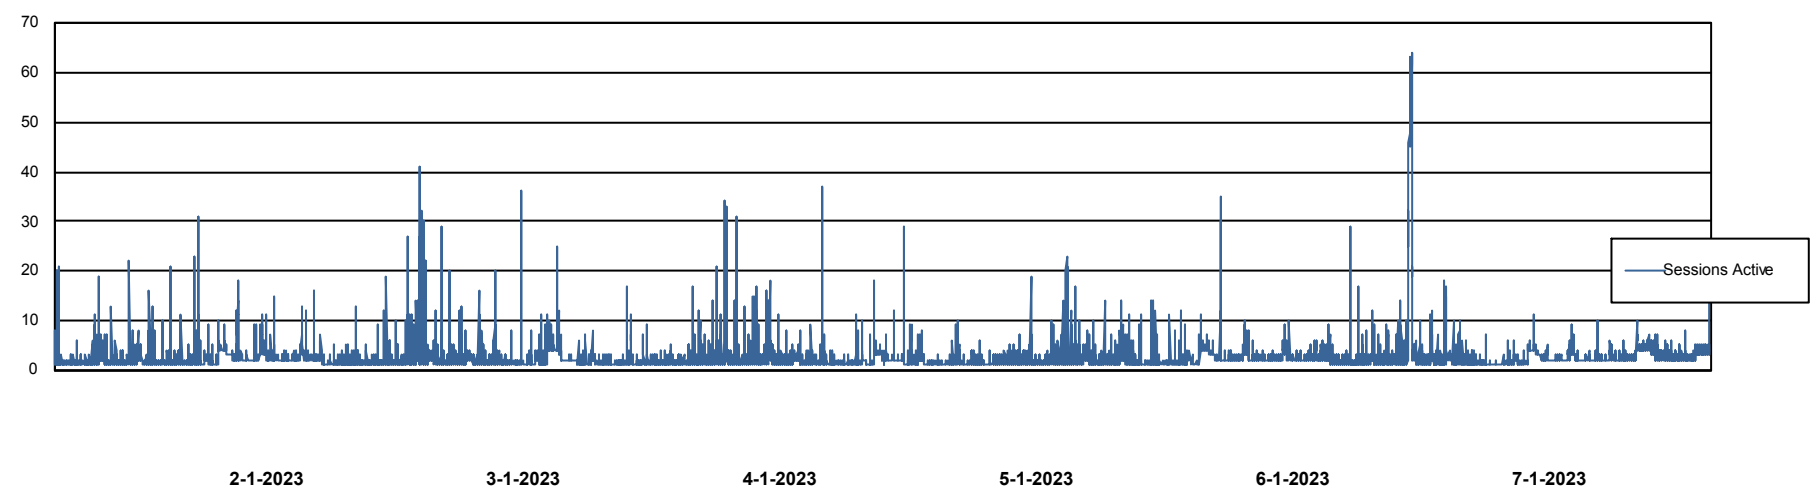

Weekly SLA Customer Report

Customer ELI_Production
Database ID 62

Database Performance ELIDB_BI

Weekly SLA Customer Report

Customer ELI_Production
Database ID 62

Database Performance ELIDB_Production

Weekly SLA Customer Report

Customer ELI_Production
Database ID 62

Database Performance ELIDB_Standby

DB Processes Max 1,000

Weekly SLA Customer Report

Customer ELI_Production
Database ID 62

DATABASE SIZE ELIDB_BI

Database growth over last month