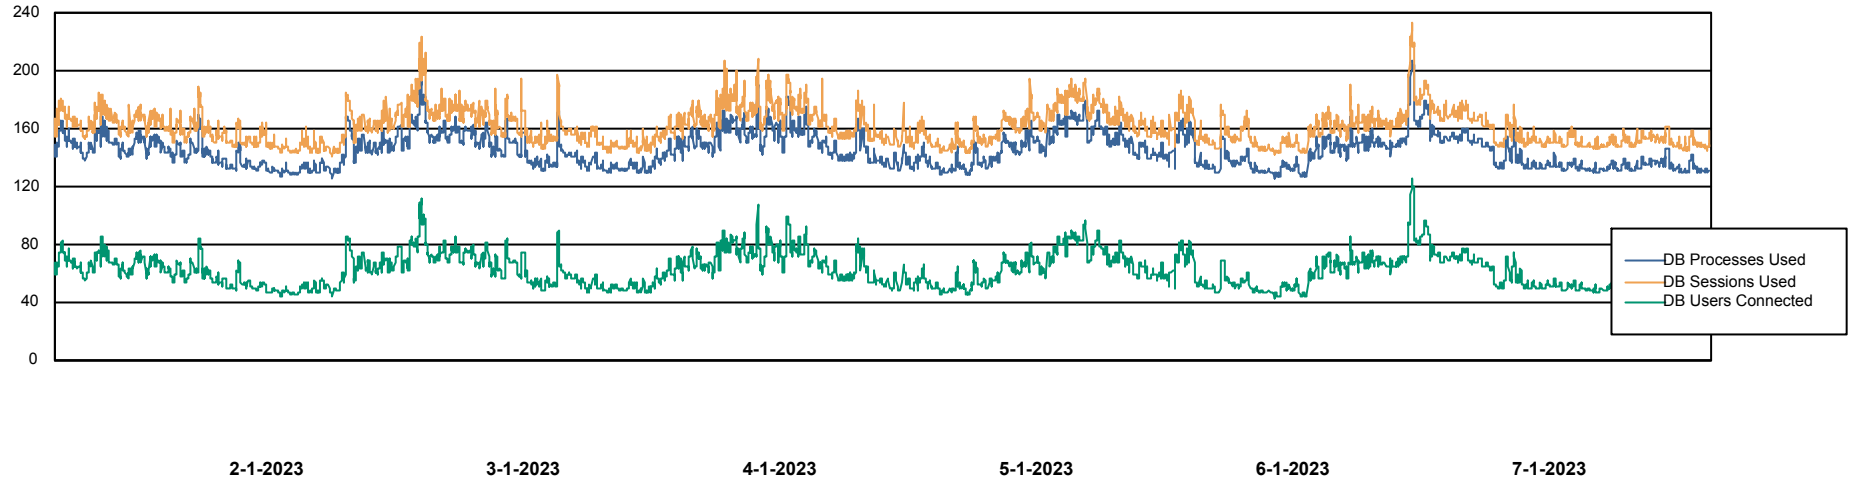

Weekly SLA Customer Report

Customer ELI_Production
Database ID 62

Database Performance ELIDB_BI

Weekly SLA Customer Report

Customer ELI_Production
Database ID 62

Database Performance ELIDB_Production

Weekly SLA Customer Report

Customer ELI_Production
Database ID 62

Database Performance ELIDB_Standby

DB Processes Max 1,000

Weekly SLA Customer Report

Customer ELI_Production
Database ID 62

DATABASE SIZE ELIDB_BI

Database growth over last month