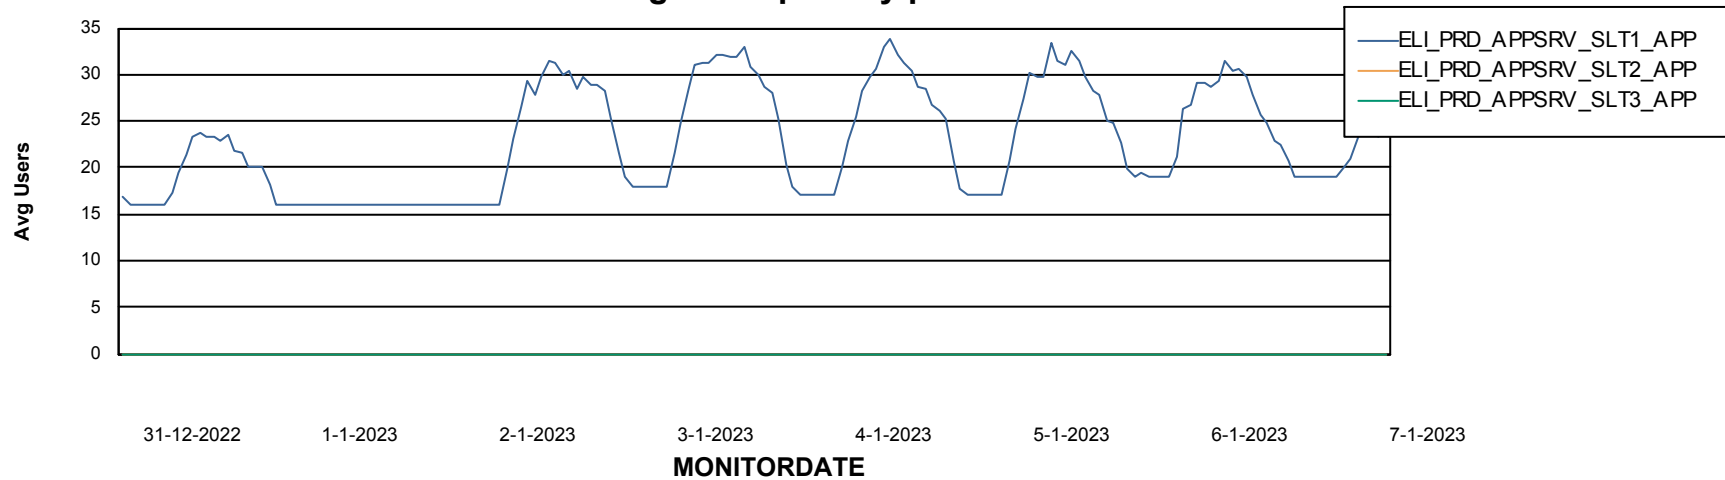

Weekly SLA Customer Report

Customer ELI_Production
Database ID 62

ABSSolute Application Server Services

Avg memory used per ReportServer Service

Avg users per day per ABS server

Weekly SLA Customer Report

Customer ELI_Production
Database ID 62