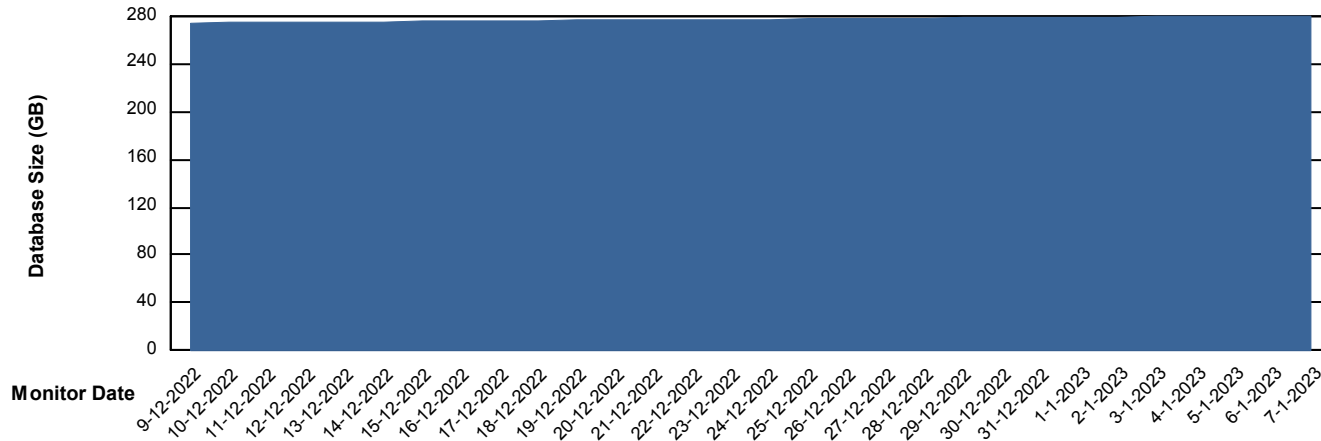

Customer ELI_Production
Database ID 62

Database Performance ELIDB_Standby

DB Processes Max 1,000

Weekly SLA Customer Report

Customer ELI_Production
Database ID 62

DATABASE SIZE ELIDB_BI

Database growth over last month

DATABASE SIZE ELIDB_Production

Database growth over last month

Weekly SLA Customer Report

Customer ELI_Production
 Database ID 62

Database Tablespace ELIDB_BI

Date	Tablespace Name	Filesize (Gb)	Usedsize (Gb)	Percentage free
7-1-2023	ABSDATA	80	68	15
	INDX	98	81	18
6-1-2023	ABSDATA	80	68	15
	INDX	98	80	18
5-1-2023	ABSDATA	80	68	15
	INDX	98	80	18
4-1-2023	ABSDATA	80	68	15
	INDX	98	80	18
3-1-2023	ABSDATA	80	68	15
	INDX	98	80	18
2-1-2023	ABSDATA	80	68	15
	INDX	98	80	18
1-1-2023	ABSDATA	80	68	15
	INDX	98	80	18