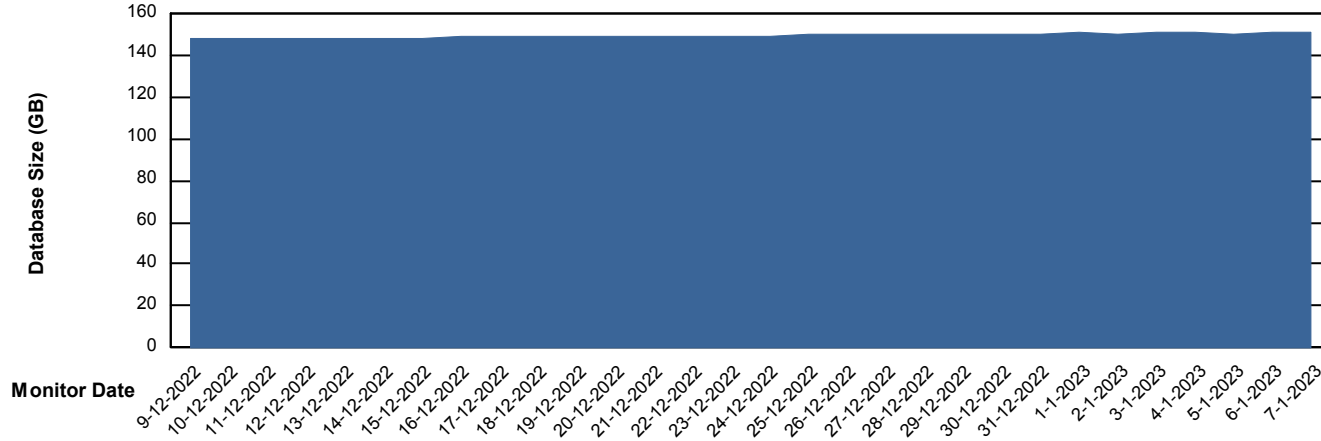

Customer ELI_Production
Database ID 62

Database Performance ELIDB_Standby

DB Processes Max 1,000

Weekly SLA Customer Report

Customer ELI_Production
Database ID 62

DATABASE SIZE ELIDB_BI

Database growth over last month

DATABASE SIZE ELIDB_Production

Database growth over last month

Weekly SLA Customer Report

Customer ELI_Production
 Database ID 62

Database Tablespace ELIDB_BI

Date	Tablespace Name	Filesize (Gb)	Usedsize (Gb)	Percentage free
7-1-2023	ABSDATA	80	68	15
	INDX	98	81	18
6-1-2023	ABSDATA	80	68	15
	INDX	98	80	18
5-1-2023	ABSDATA	80	68	15
	INDX	98	80	18
4-1-2023	ABSDATA	80	68	15
	INDX	98	80	18
3-1-2023	ABSDATA	80	68	15
	INDX	98	80	18
2-1-2023	ABSDATA	80	68	15
	INDX	98	80	18
1-1-2023	ABSDATA	80	68	15
	INDX	98	80	18