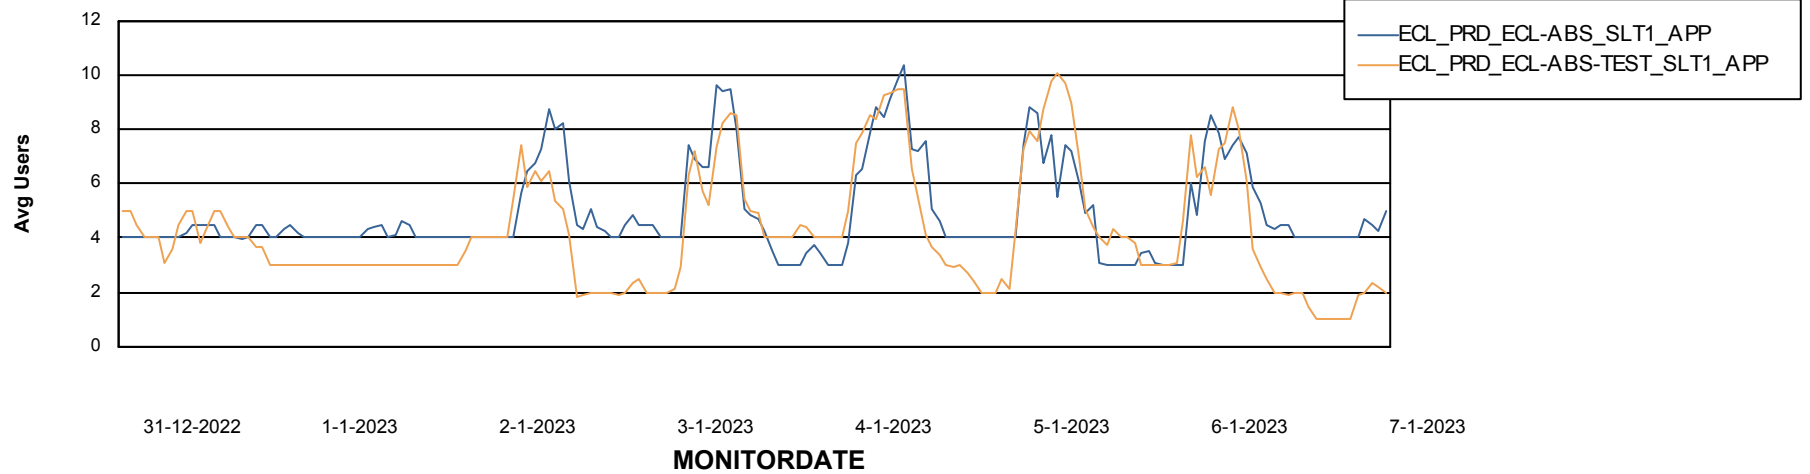

Weekly SLA Customer Report

Customer ECL_Production
Database ID 77

ABSSolute Application Server Services

Avg memory used per ABS Server Service

Avg users per day per ABS server

Weekly SLA Customer Report

Customer ECL_Production
Database ID 77