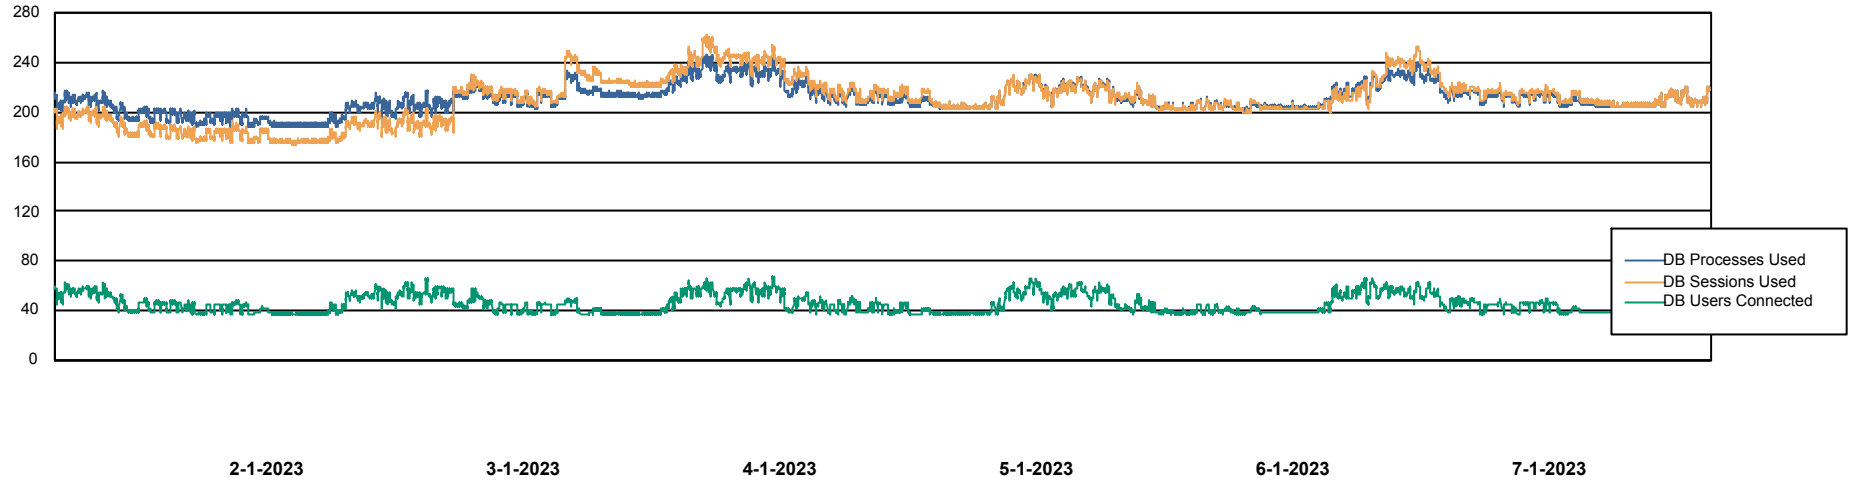

Weekly SLA Customer Report

Customer ECL_Production
Database ID 77

Harddisk Usage ECL_PRD_ECL-ABS-WEB

	Free disk space on C: (%)	Total disk space on C: (Gb)	Used disk space on C: (Gb)
7-1-2023	19	127	103
6-1-2023	19	127	102
5-1-2023	20	127	102
4-1-2023	20	127	101
3-1-2023	21	127	101
2-1-2023	21	127	100
1-1-2023	21	127	100

Weekly SLA Customer Report

Customer ECL_Production
Database ID 77

Database Performance ECLDB_Production

Weekly SLA Customer Report

Customer ECL_Production
Database ID 77

Database Performance ECLDB_Standby

DATABASE SIZE ECLDB_Production