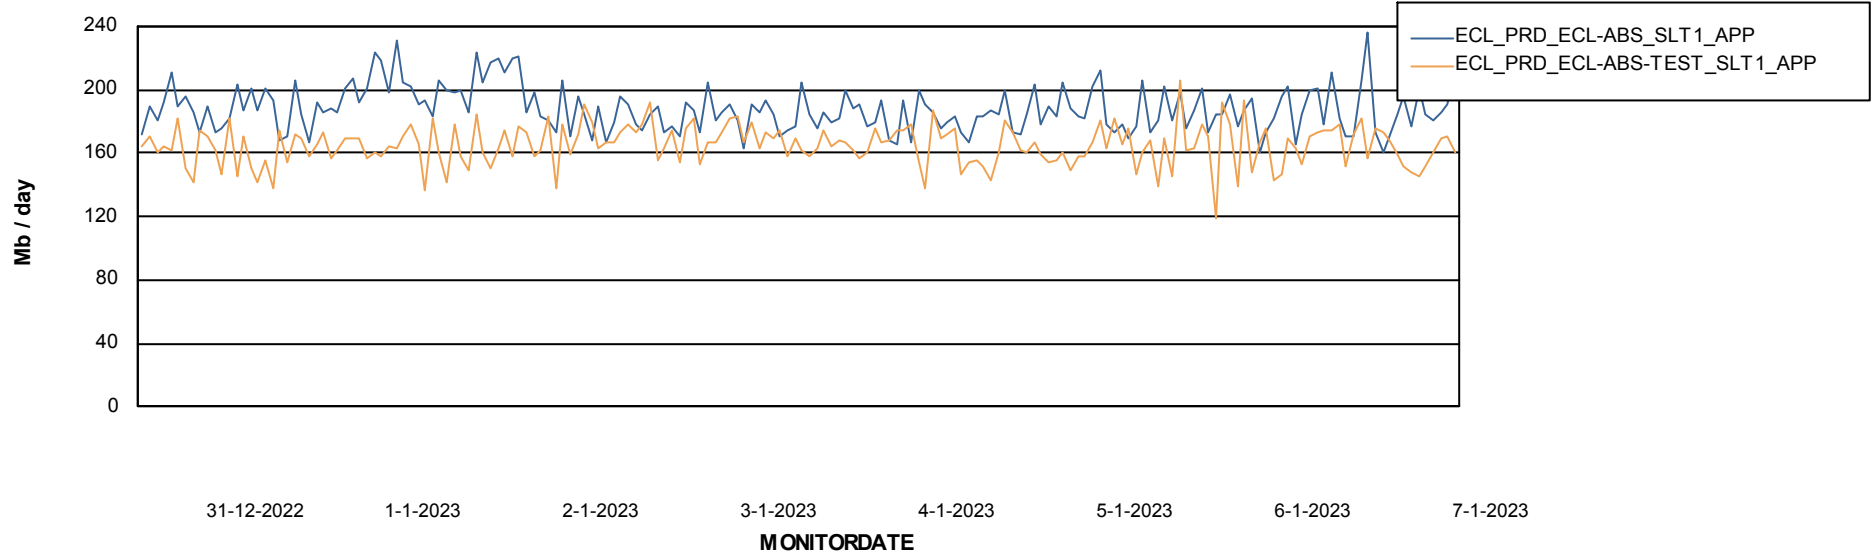

Weekly SLA Customer Report

Customer ECL_Production
Database ID 77

Database Performance ECLDB_Production

Weekly SLA Customer Report

Customer ECL_Production
Database ID 77

Database Performance ECLDB_Standby

DATABASE SIZE ECLDB_Production

Database growth over last month

Weekly SLA Customer Report

Customer ECL_Production
Database ID 77

Database Tablespace ECLDB_Production

Date	Tablespace Name	Filesize (Gb)	Usedsize (Gb)	Percentage free
7-1-2023	ABSDATA	92	76	17
	INDX	8	5	35
6-1-2023	ABSDATA	92	76	17
	INDX	8	5	35
5-1-2023	ABSDATA	92	76	17
	INDX	8	5	35
4-1-2023	ABSDATA	92	76	17
	INDX	8	5	35
3-1-2023	ABSDATA	92	76	17
	INDX	8	5	35
2-1-2023	ABSDATA	92	76	17
	INDX	8	5	35
1-1-2023	ABSDATA	92	76	17
	INDX	8	5	35

Weekly SLA Customer Report

Customer ECL_Production
Database ID 77

ABSSolute Application Server Services

Avg memory used per ABS Server Service

Avg users per day per ABS server

Weekly SLA Customer Report

Customer ECL_Production
Database ID 77