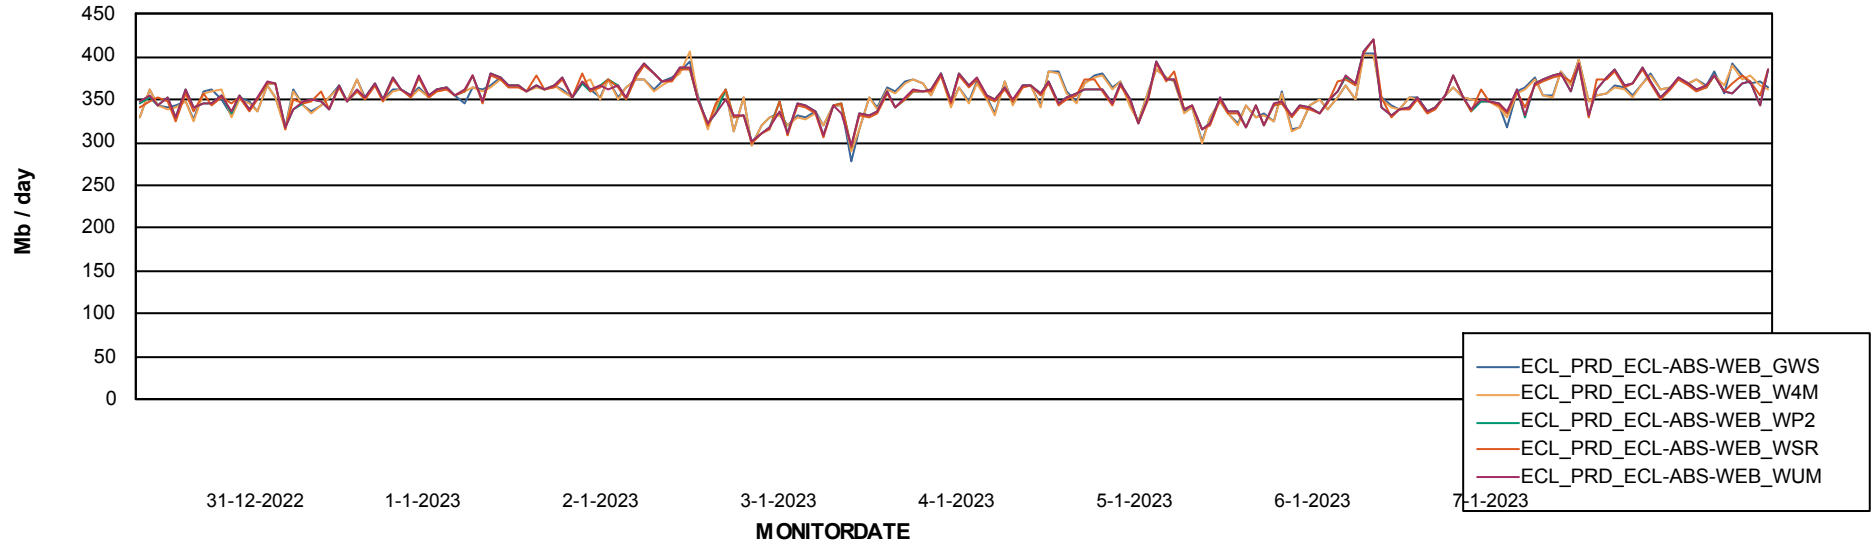

ABSSolute Application ReportServer Services

Avg memory used per ReportServer Service

Weekly SLA Customer Report

Customer ECL_Production
Database ID 77

ABSolute Web Component Services

Avg memory used per ABS Web component