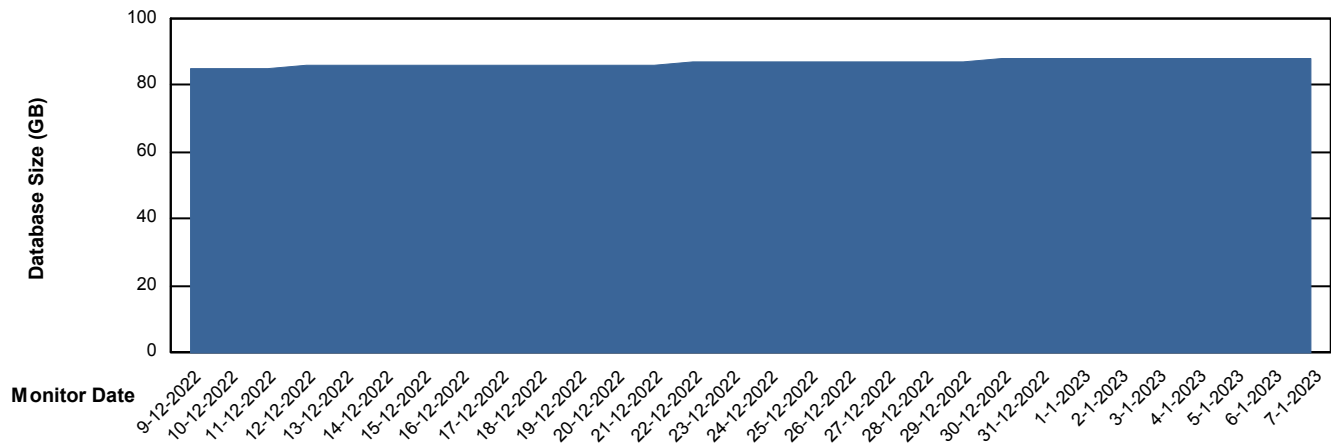

Weekly SLA Customer Report

Customer ECL_Production
Database ID 77

Database Performance ECLDB_Production

Weekly SLA Customer Report

Customer ECL_Production
Database ID 77

Database Performance ECLDB_Standby

DATABASE SIZE ECLDB_Production

Database growth over last month

Weekly SLA Customer Report

Customer ECL_Production
Database ID 77

Database Tablespace ECLDB_Production

Date	Tablespace Name	Filesize (Gb)	Usedsize (Gb)	Percentage free
7-1-2023	ABSDATA	92	76	17
	INDX	8	5	35
6-1-2023	ABSDATA	92	76	17
	INDX	8	5	35
5-1-2023	ABSDATA	92	76	17
	INDX	8	5	35
4-1-2023	ABSDATA	92	76	17
	INDX	8	5	35
3-1-2023	ABSDATA	92	76	17
	INDX	8	5	35
2-1-2023	ABSDATA	92	76	17
	INDX	8	5	35
1-1-2023	ABSDATA	92	76	17
	INDX	8	5	35