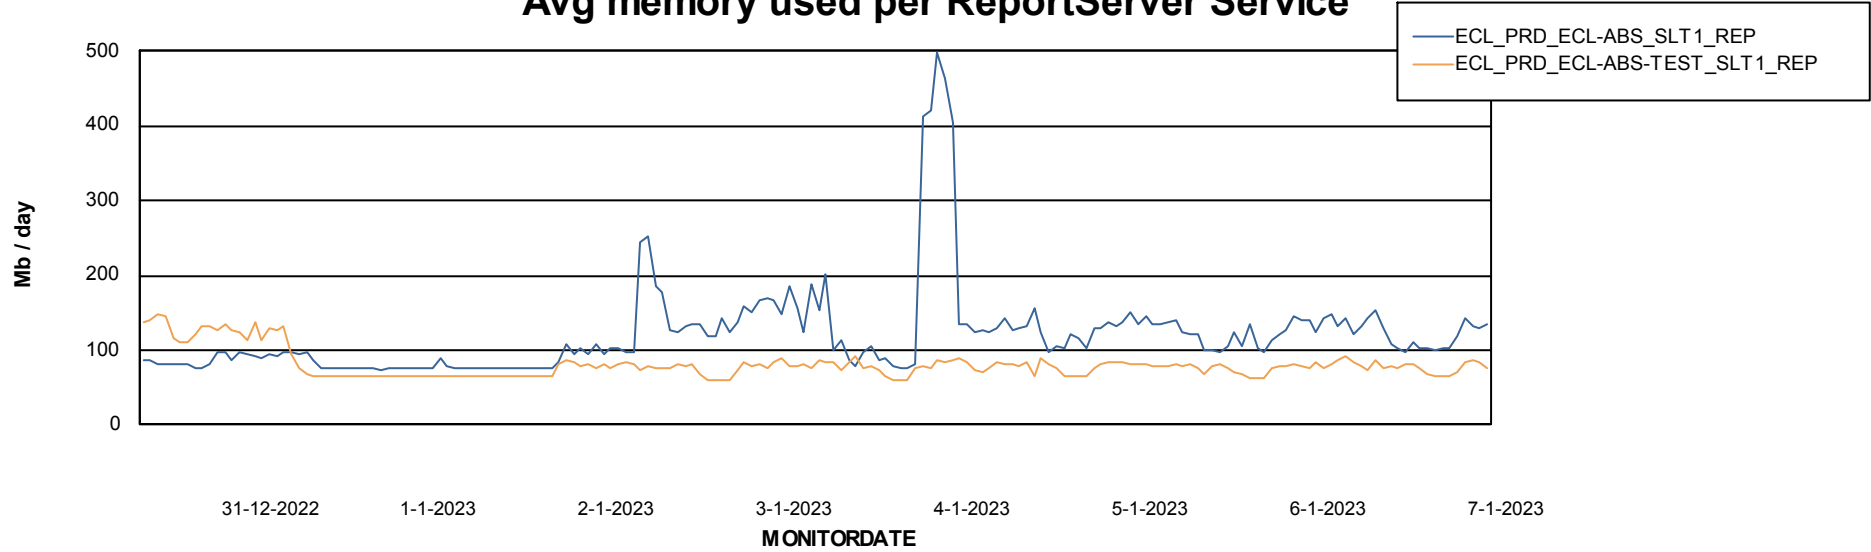

ABSSolute Application ReportServer Services

Avg memory used per ReportServer Service