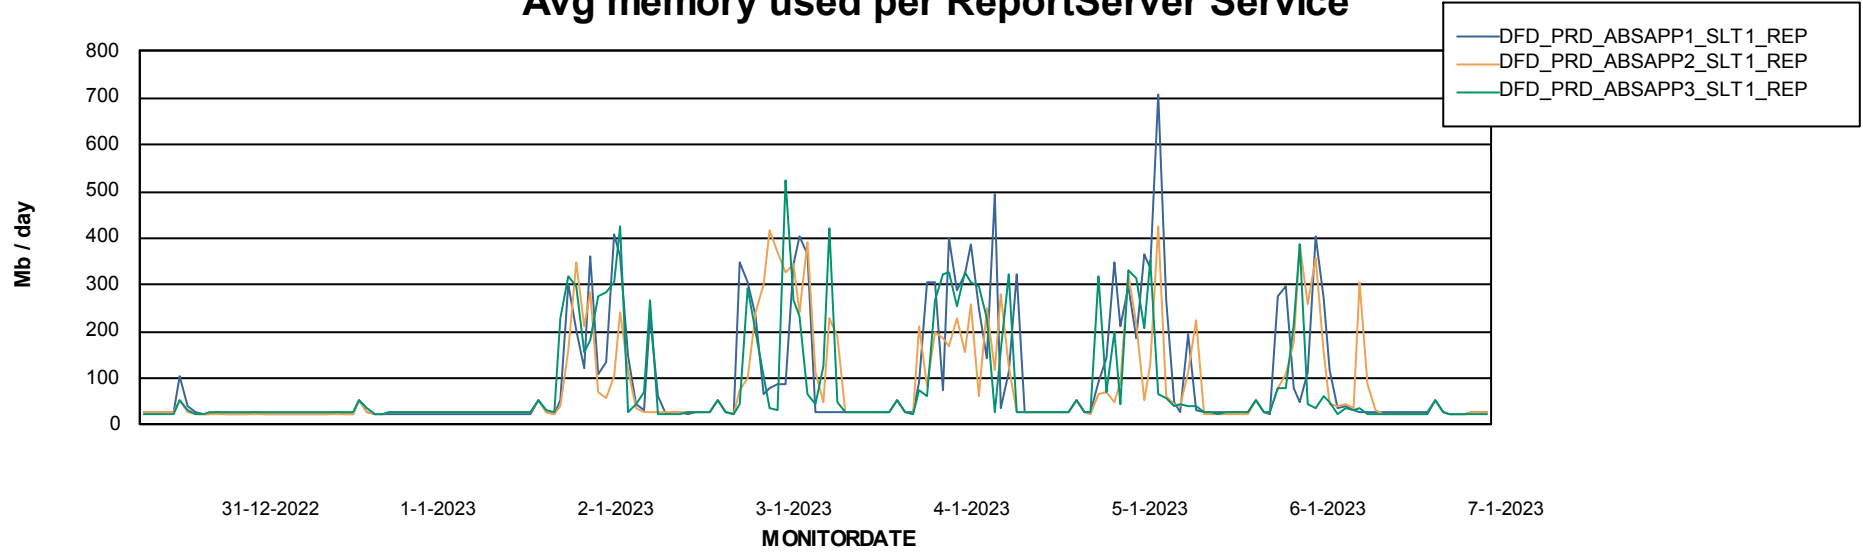

ABSSolute Application ReportServer Services

Avg memory used per ReportServer Service