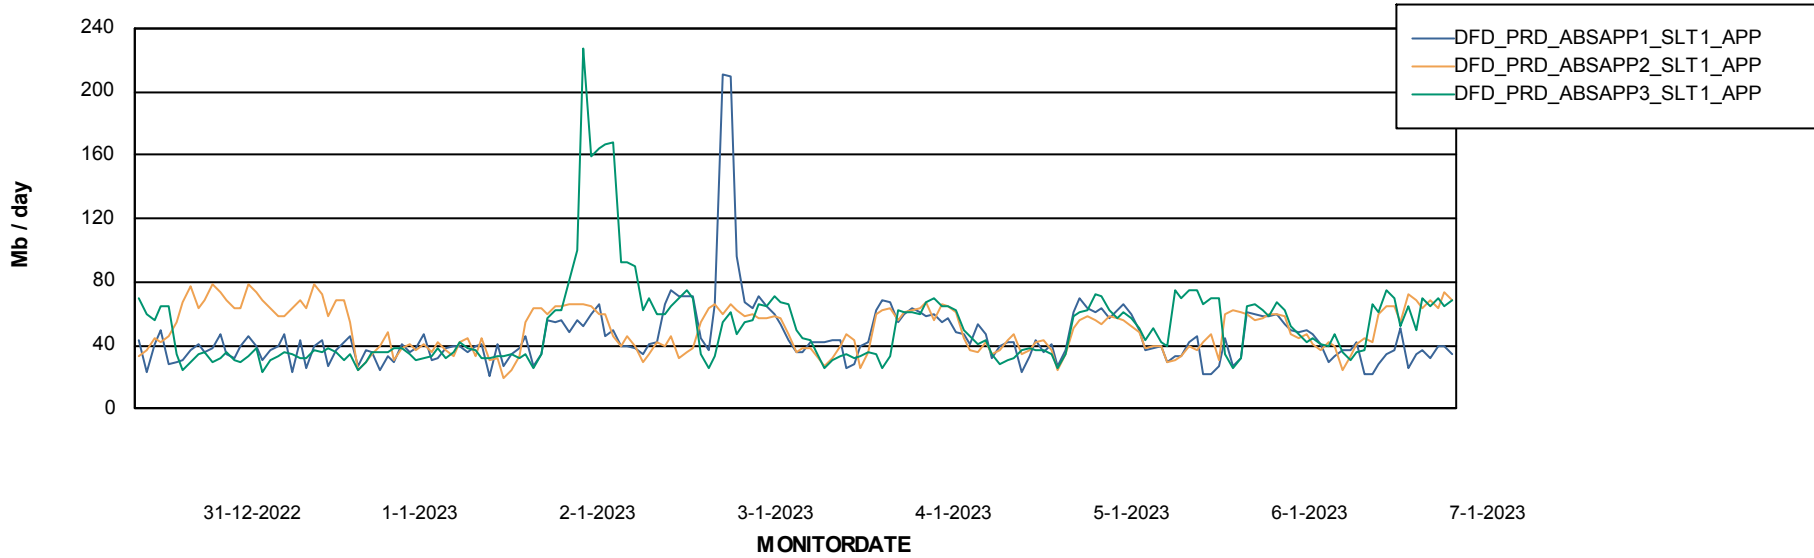

Weekly SLA Customer Report

Customer DFD_Production
Database ID 39

Database Performance DFDDB_Production

DB Processes Max 4
DB Sessions Max 600

Weekly SLA Customer Report

Customer DFD_Production
 Database ID 39

DATABASE SIZE DFDDDB_Production

Database growth over last month

Database Tablespace DFDDDB_Production

Date	Tablespace Name	Filesize (Gb)	Usedsize (Gb)	Percentage free
7-1-2023	ABSDATA	83	21	75
	INDX	161	111	31
6-1-2023	ABSDATA	83	21	75
	INDX	161	111	31
5-1-2023	ABSDATA	83	21	75
	INDX	161	111	31
4-1-2023	ABSDATA	83	20	76
	INDX	161	111	31
3-1-2023	ABSDATA	83	19	77
	INDX	161	109	32
2-1-2023	ABSDATA	83	19	77
	INDX	161	109	33
1-1-2023	ABSDATA	83	19	77
	INDX	161	108	33

Weekly SLA Customer Report

Customer DFD_Production
Database ID 39

ABSSolute Application Server Services

Avg memory used per ABS Server Service

Avg users per day per ABS server

Weekly SLA Customer Report

Customer DFD_Production
Database ID 39