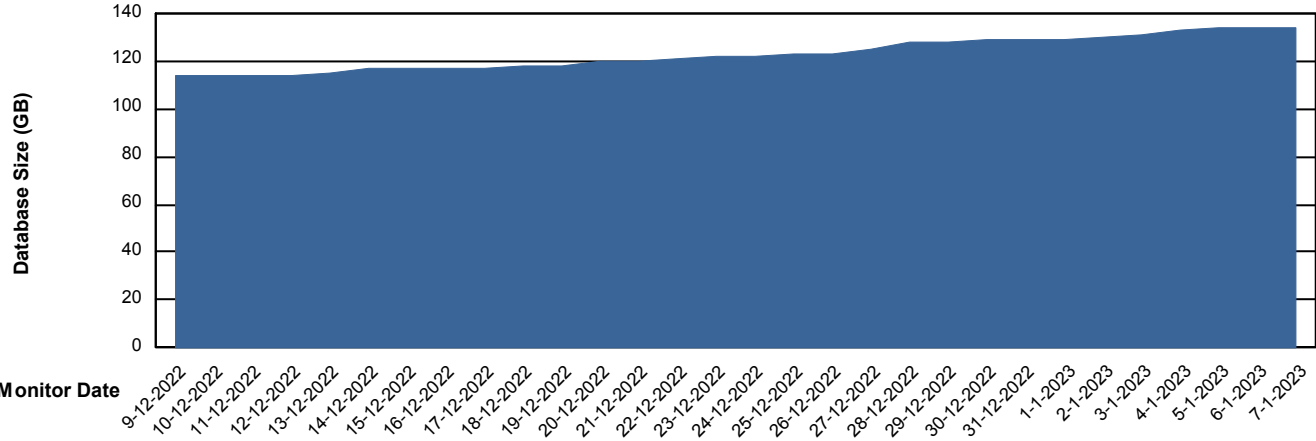

Weekly SLA Customer Report

Customer DFD_Production
Database ID 39

Database Performance DFDDB_Production

DB Processes Max 4
DB Sessions Max 600

Weekly SLA Customer Report

Customer DFD_Production
 Database ID 39

DATABASE SIZE DFDDDB_Production

Database growth over last month

Database Tablespace DFDDDB_Production

Date	Tablespace Name	Filesize (Gb)	Usedsize (Gb)	Percentage free
7-1-2023	ABSDATA	83	21	75
	INDX	161	111	31
6-1-2023	ABSDATA	83	21	75
	INDX	161	111	31
5-1-2023	ABSDATA	83	21	75
	INDX	161	111	31
4-1-2023	ABSDATA	83	20	76
	INDX	161	111	31
3-1-2023	ABSDATA	83	19	77
	INDX	161	109	32
2-1-2023	ABSDATA	83	19	77
	INDX	161	109	33
1-1-2023	ABSDATA	83	19	77
	INDX	161	108	33