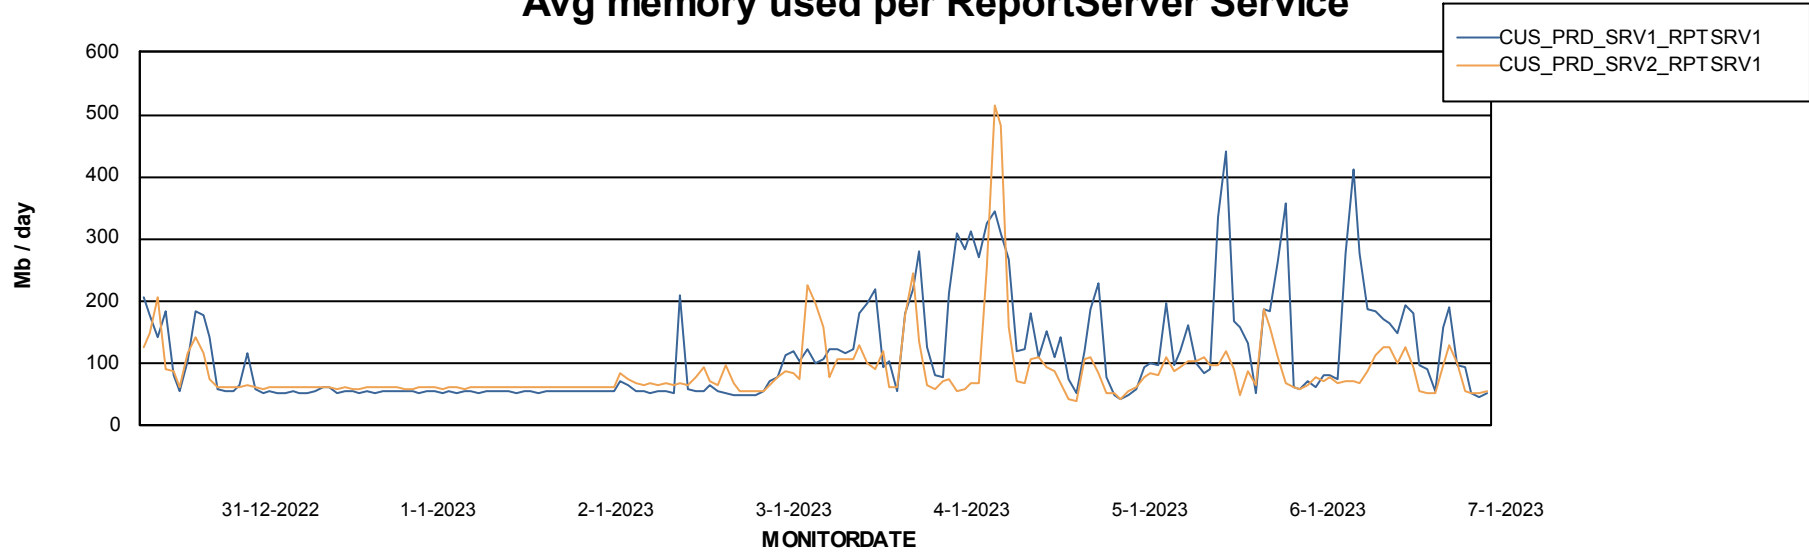

Avg memory used per ABS Server Service

Avg users per day per ABS server

Weekly SLA Customer Report

Customer CUS_Production
Database ID 131

ABSSolute Web Component Services

Avg memory used per ReportServer Service