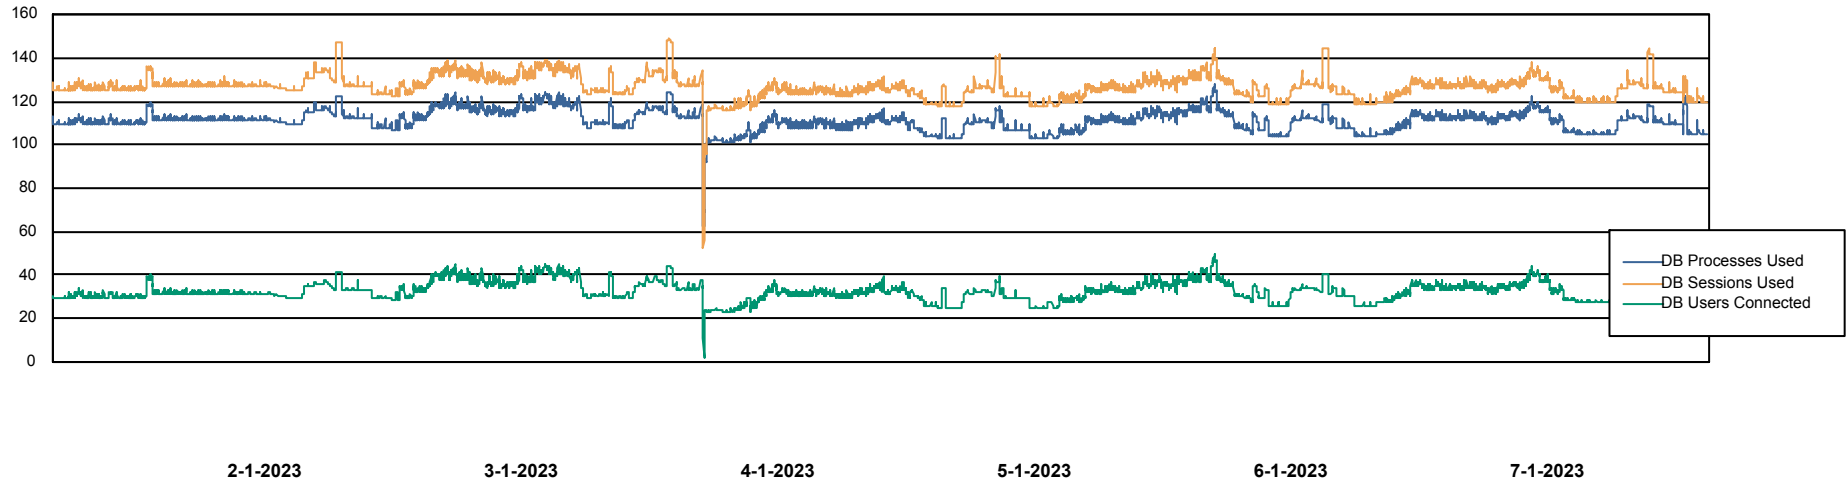

Harddisk Usage CUS_StandByDBSrv_ABSD2

	Free disk space on C: (%)	Total disk space on C: (Gb)	Used disk space on C: (Gb)	Free disk space on D: (%)	Total disk space on D: (Gb)	Used disk space on D: (Gb)
7-1-2023	83	199	35	19	1,024	834
6-1-2023	82	199	35	19	1,024	833
5-1-2023	83	199	35	19	1,024	828
4-1-2023	83	199	35	20	1,024	819
3-1-2023	83	199	35	20	1,024	816
2-1-2023	83	199	35	20	1,024	820
1-1-2023	83	199	35	19	1,024	826

Weekly SLA Customer Report

Customer CUS_Production
Database ID 131

Database Performance CUS_ProdDB_Primary

Weekly SLA Customer Report

Customer CUS_Production
Database ID 131

Database Performance CUS_ProdDB_Standby