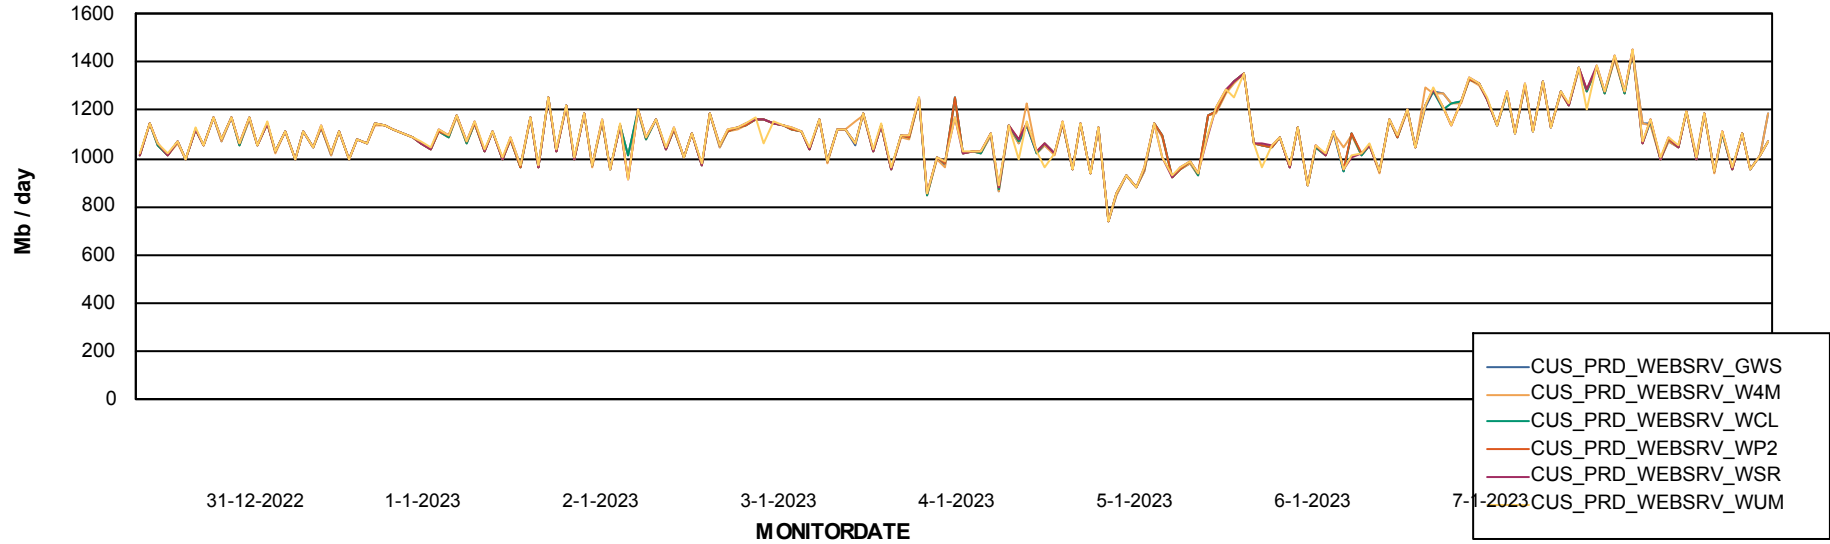

ABSSolute Web Component Services

Avg memory used per ABS Web component