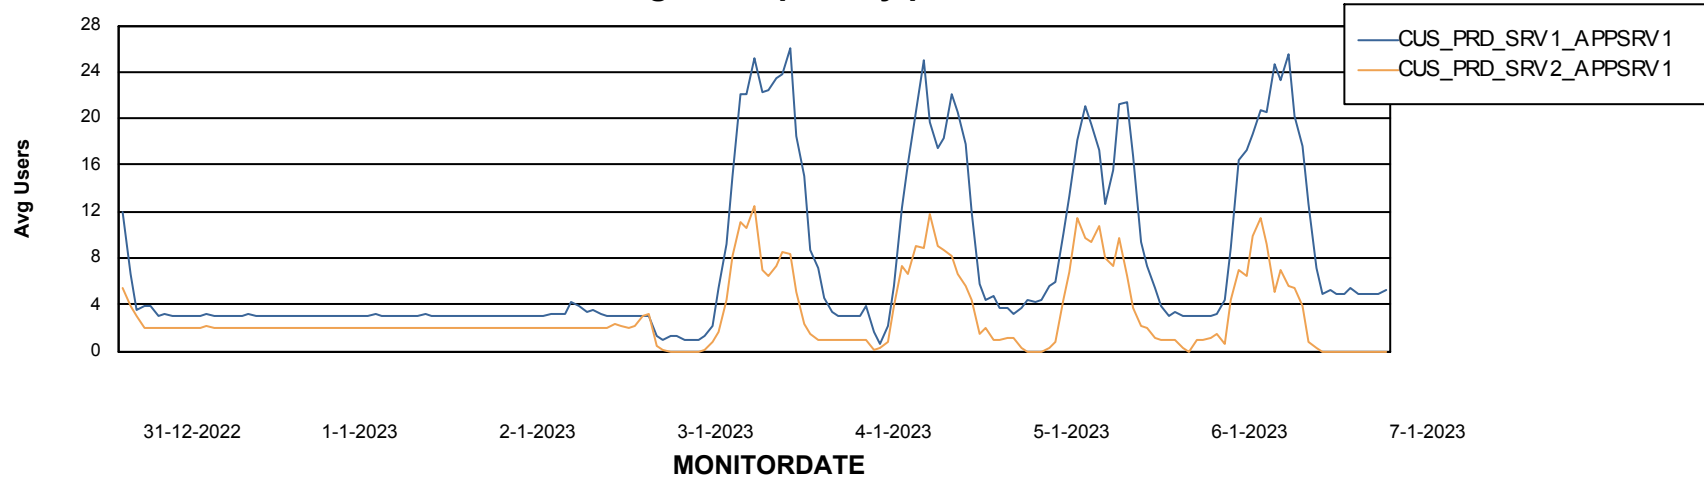

Avg users per day per ABS server