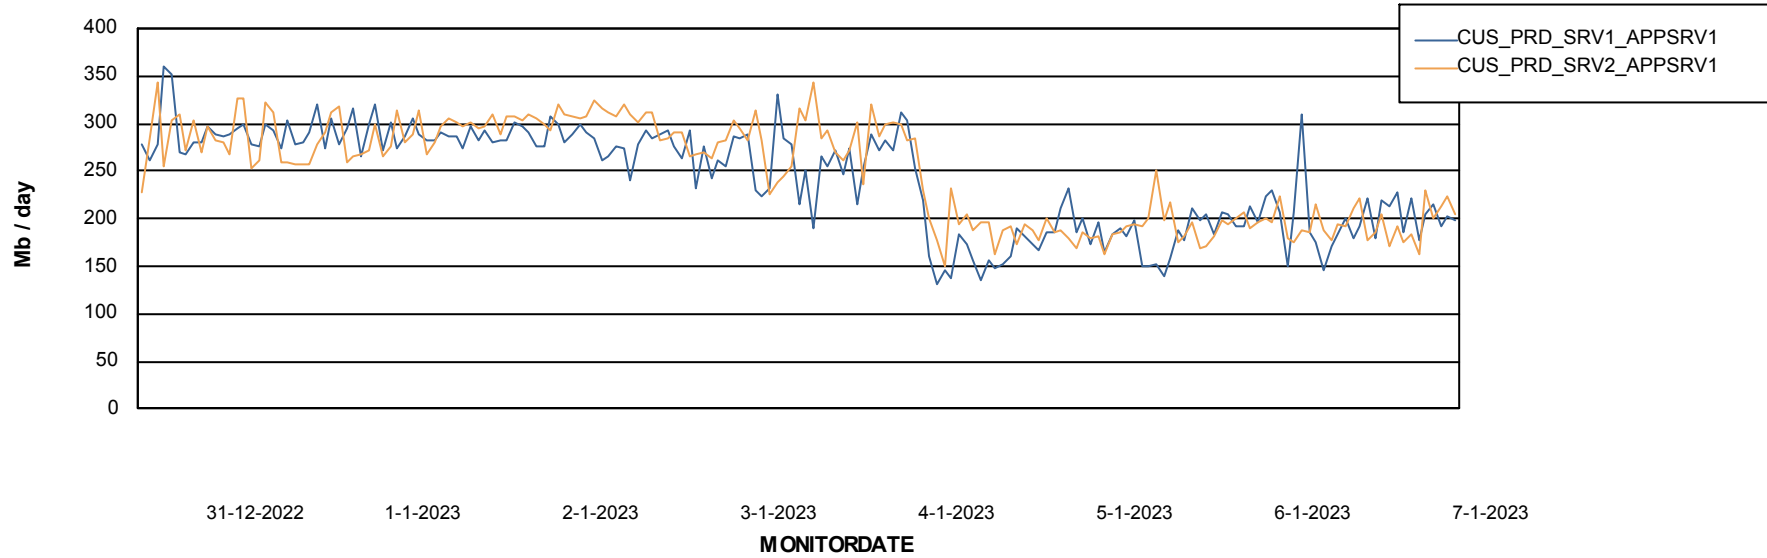

ABSSolute Application Server Services

Avg memory used per ABS Server Service