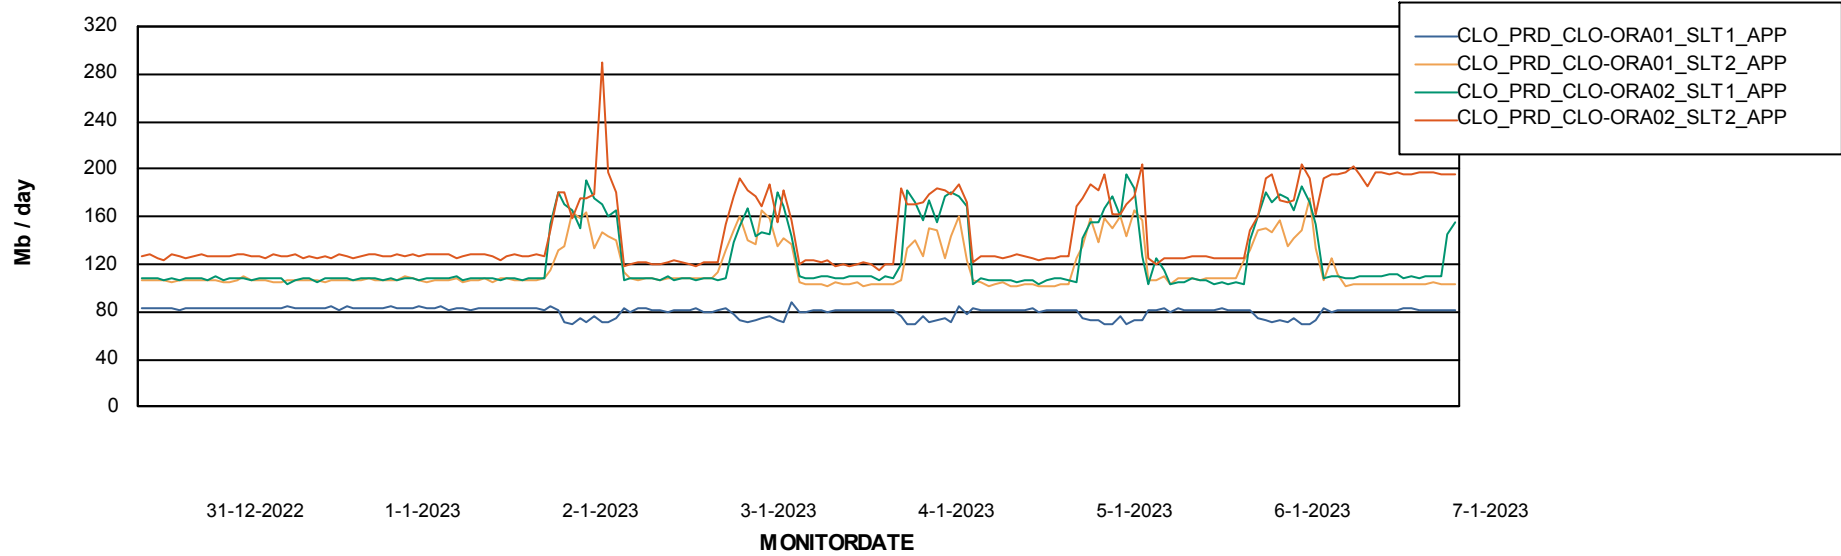

DB Processes Max 1,000

Weekly SLA Customer Report

Customer CLO Production
 Database ID 38

DATABASE SIZE CLODB_PRD_CLO-ORA01

Database growth over last month

Database Tablespace CLODB_PRD_CLO-ORA01

Date	Tablespace Name	Filesize (Gb)	Usedsize (Gb)	Percentage free
7-1-2023	ABSDATA	107	88	18
	INDX	244	203	17
6-1-2023	ABSDATA	107	88	18
	INDX	244	203	17
5-1-2023	ABSDATA	107	88	18
	INDX	244	202	17
4-1-2023	ABSDATA	107	88	18
	INDX	244	202	17
3-1-2023	ABSDATA	107	88	18
	INDX	244	202	17
2-1-2023	ABSDATA	107	87	18
	INDX	244	202	17
1-1-2023	ABSDATA	107	87	18
	INDX	244	202	17

Weekly SLA Customer Report

Customer CLO Production
Database ID 38

ABSSolute Application Server Services

Avg memory used per ABS Server Service

Avg users per day per ABS server

Weekly SLA Customer Report

Customer CLO Production
Database ID 38