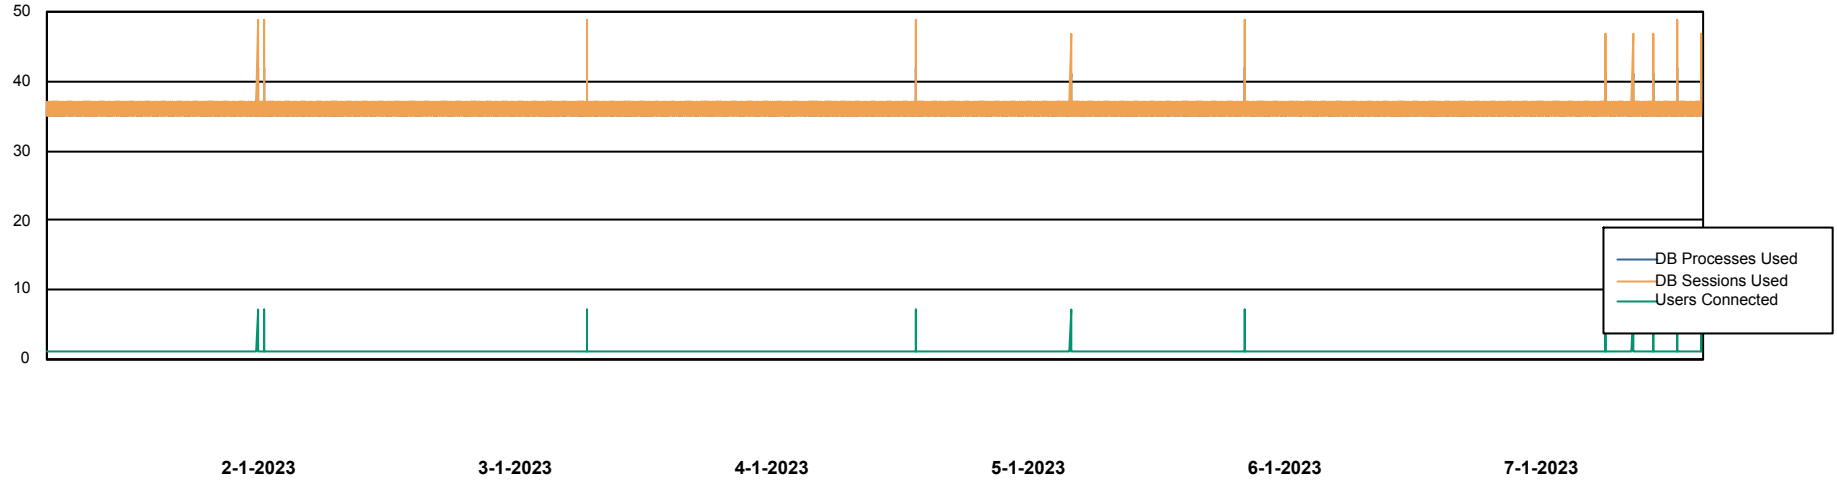

Database Performance CIWDB_Standby

DB Processes Max 300
DB Sessions Max 472