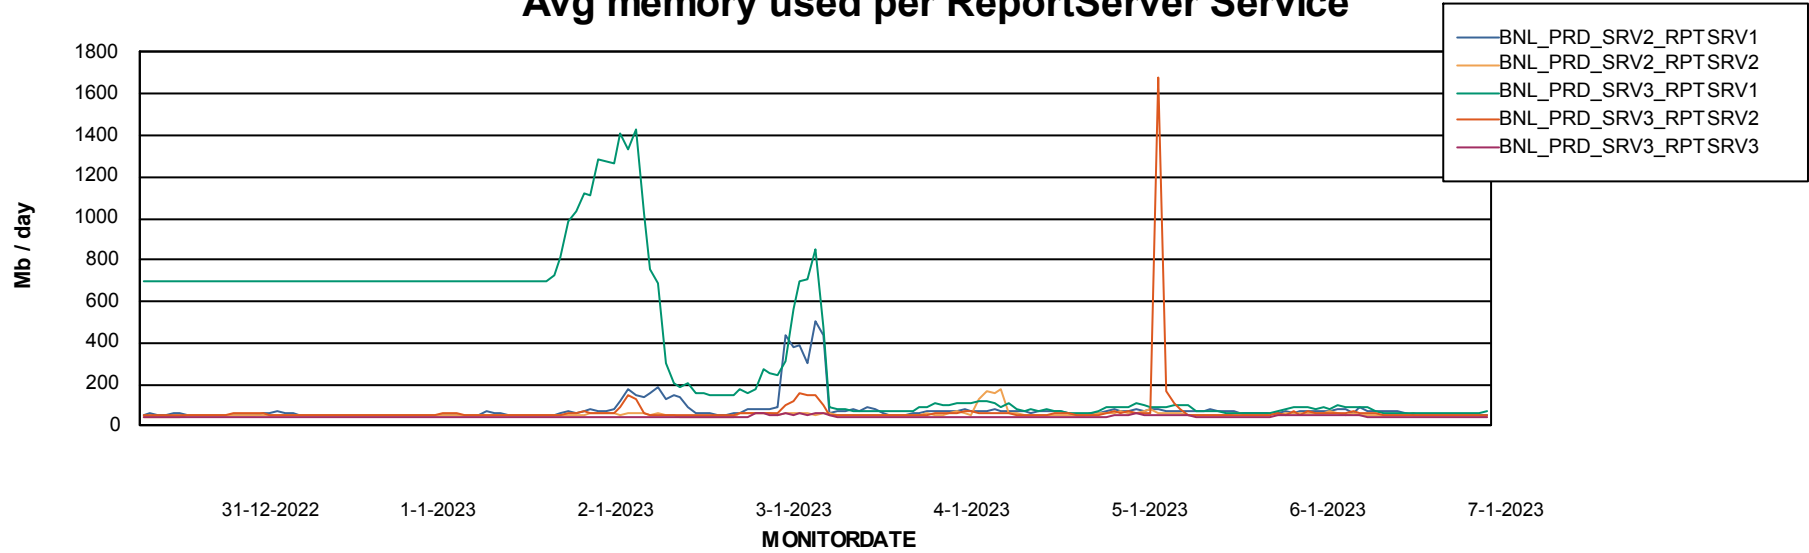

ABSSolute Web Component Services

Avg memory used per ReportServer Service