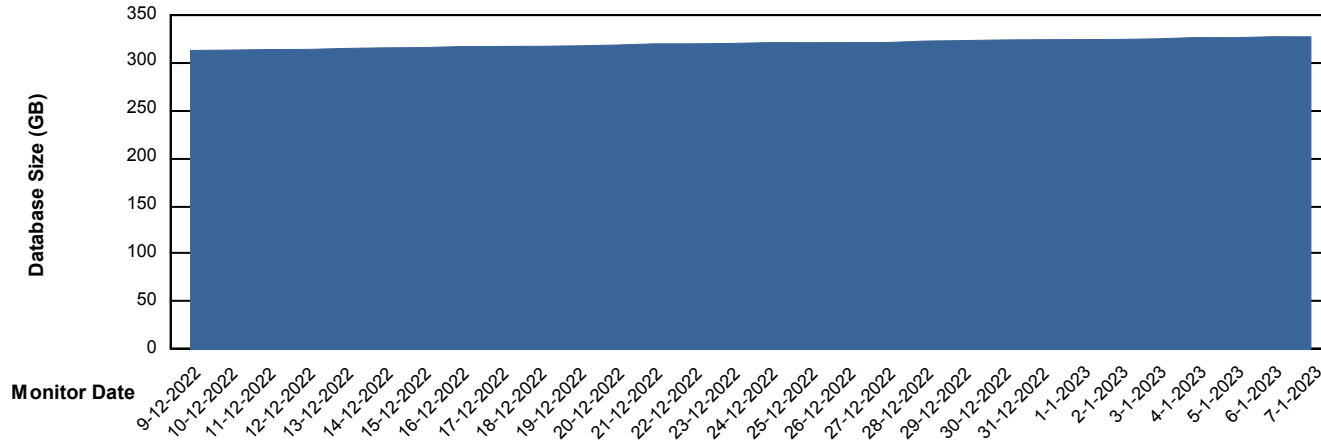

DB Processes Max 300
DB Sessions Max 472

Weekly SLA Customer Report

Customer BGG_Production
Database ID 58

Database Performance BGGDB_Standby

DB Processes Max 300
DB Sessions Max 474

Weekly SLA Customer Report

Customer BGG_Production
Database ID 58

DATABASE SIZE BGGDB_BI

Database growth over last month

DATABASE SIZE BGGDB_Production

Database growth over last month

Weekly SLA Customer Report

Customer BGG_Production
Database ID 58