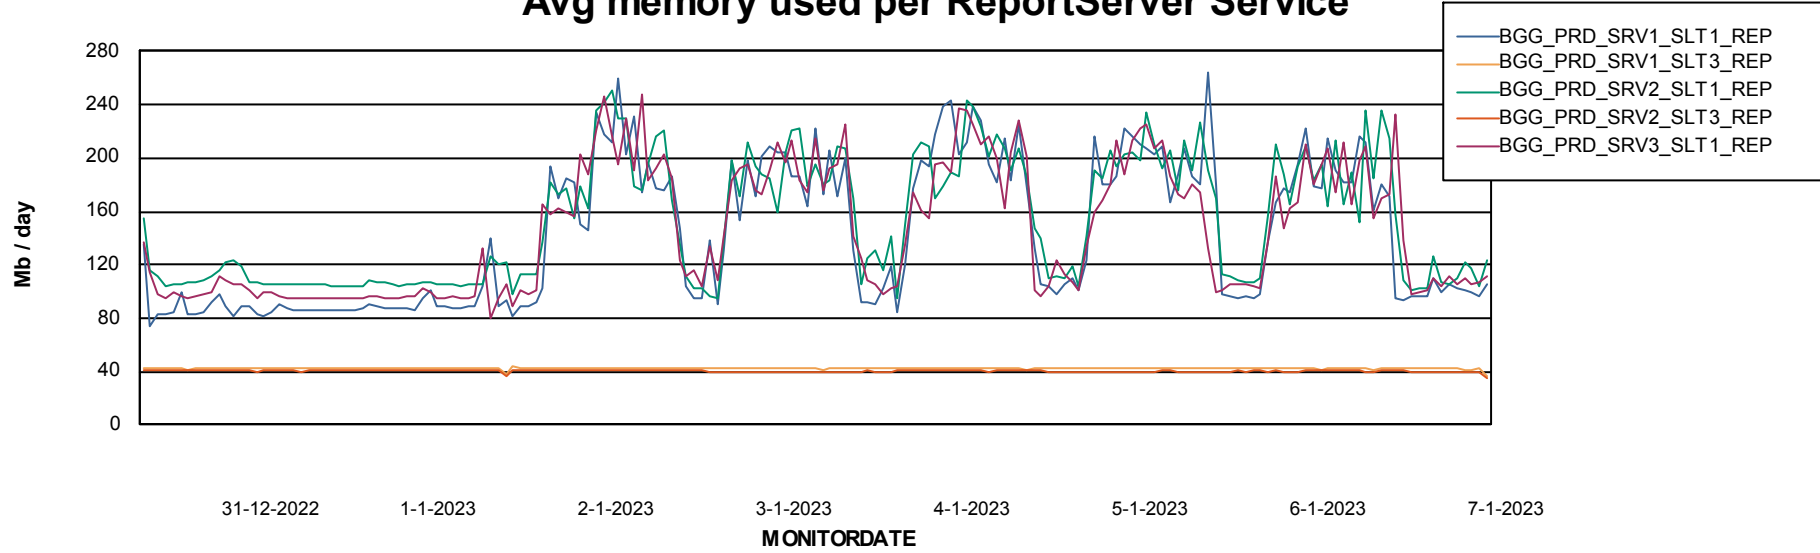

Avg memory used per ABS Server Service

Avg users per day per ABS server

Weekly SLA Customer Report

Customer BGG_Production
Database ID 58

ABSSolute Application ReportServer Services

Avg memory used per ReportServer Service