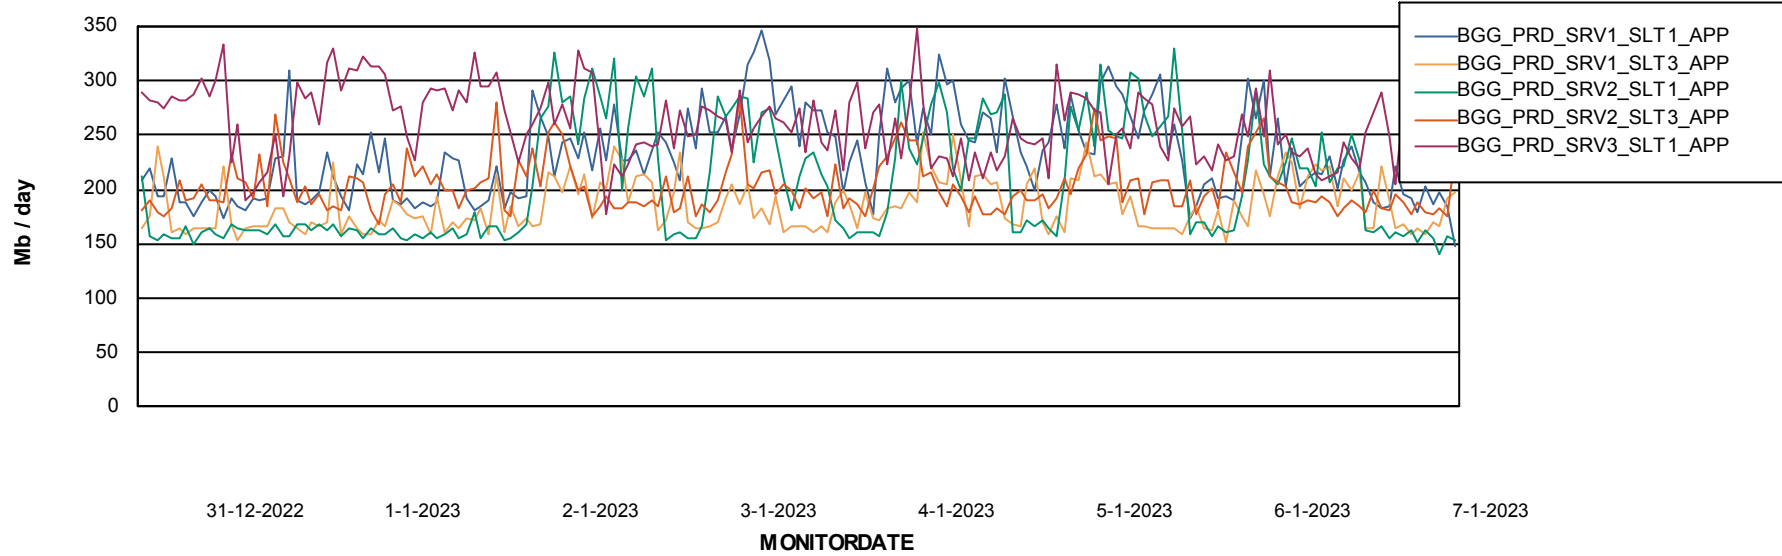

ABSSolute Application Server Services

Avg memory used per ABS Server Service