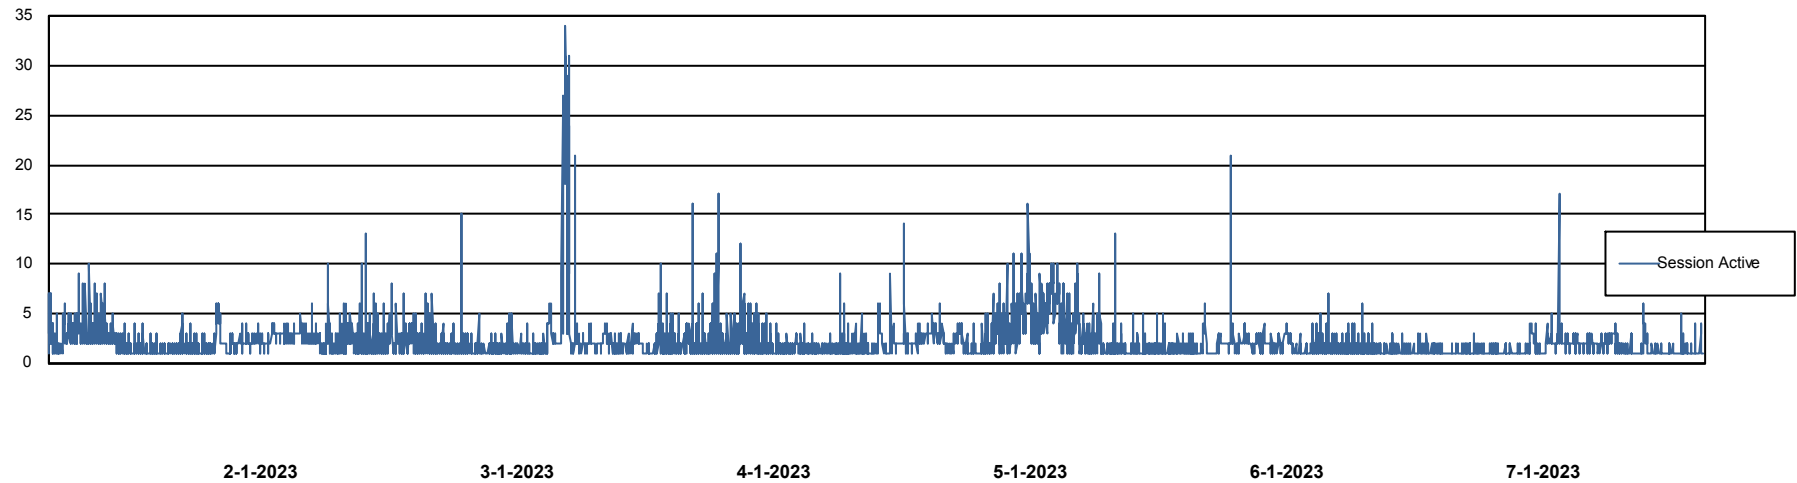

Database Performance BGGDB_Production

DB Processes Max 300
DB Sessions Max 472