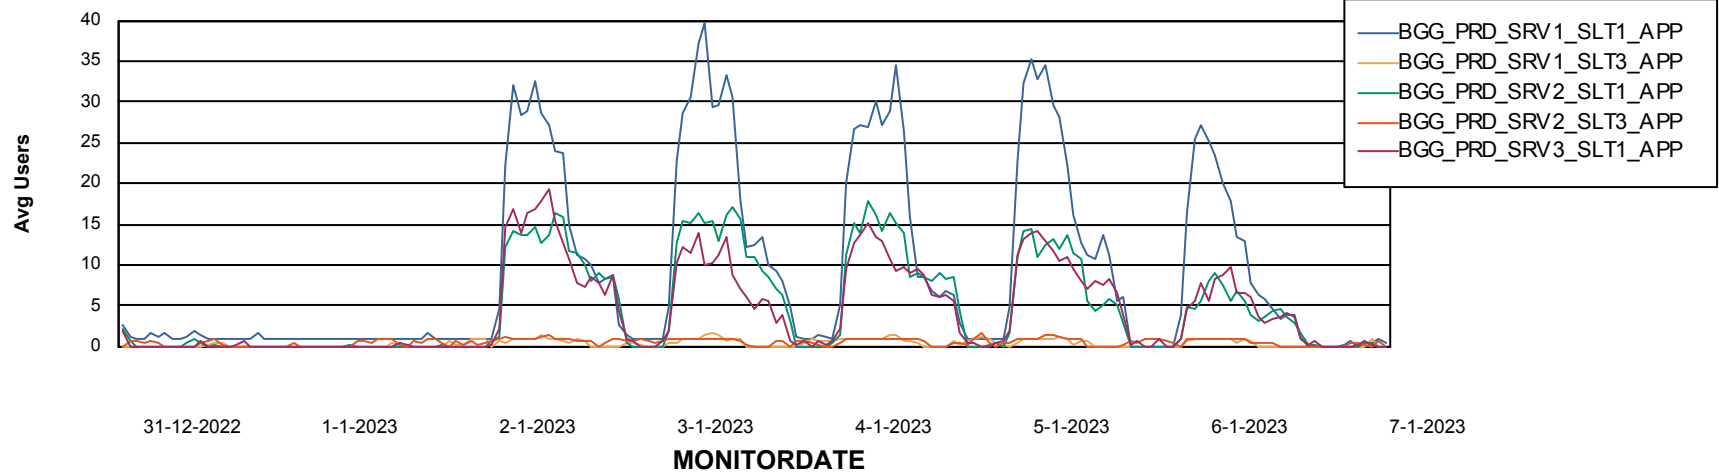

Avg users per day per ABS server