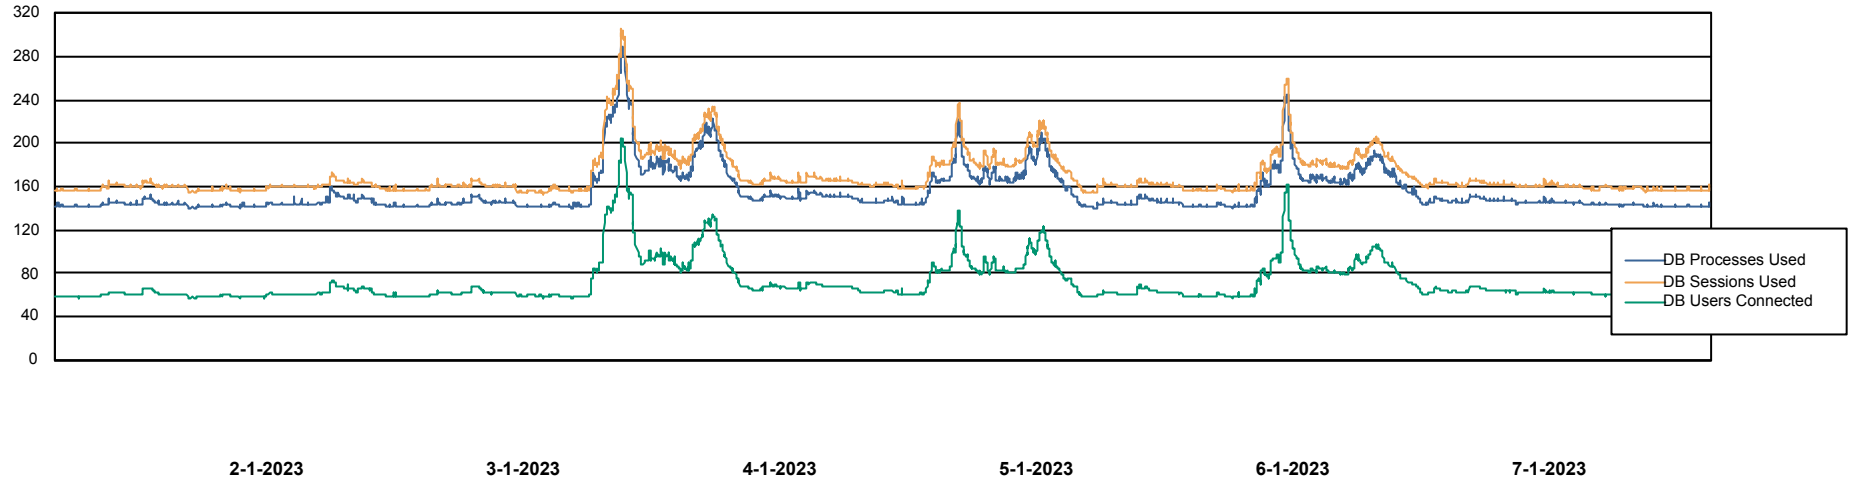

Weekly SLA Customer Report

Customer AUJ Production
Database ID 41

Database Performance AUJ Prod. BI DB (PABSBI1 server)

Weekly SLA Customer Report

Customer AUJ Production
Database ID 41

Database Performance AUJ_DB1_Primary