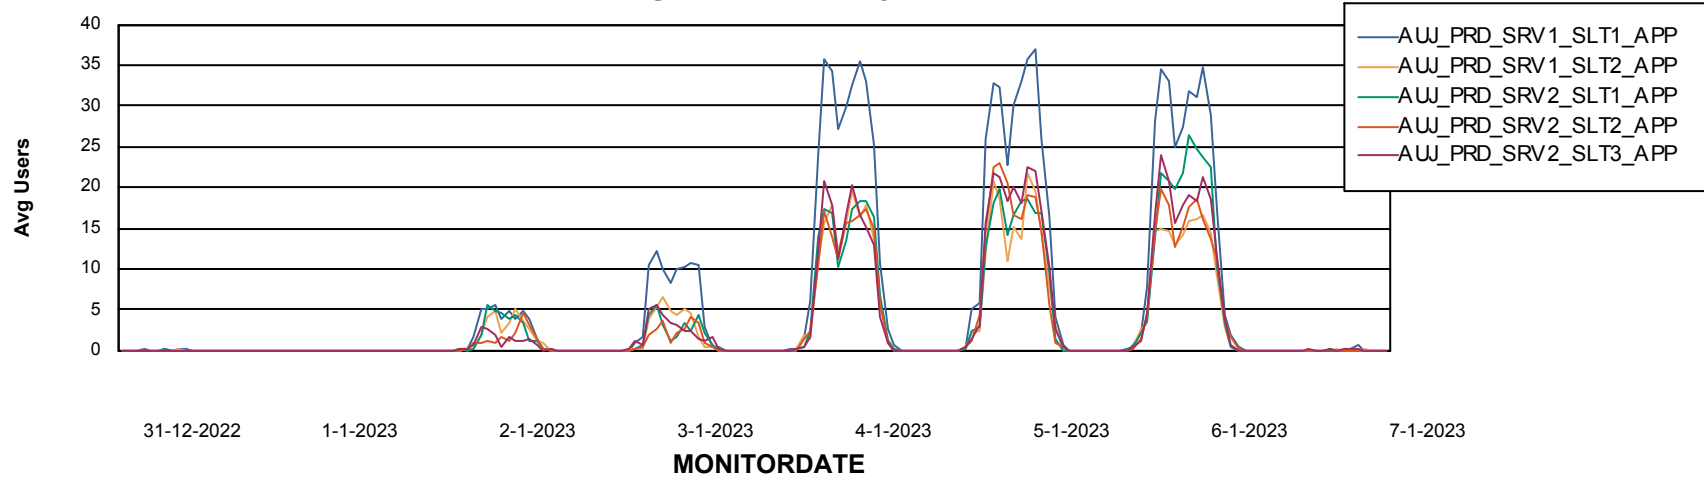

Weekly SLA Customer Report

Customer AUJ Production
Database ID 41

ABSSolute Application Server Services

Avg memory used per ABS Server Service

Avg users per day per ABS server

Weekly SLA Customer Report

Customer AUJ Production
Database ID 41