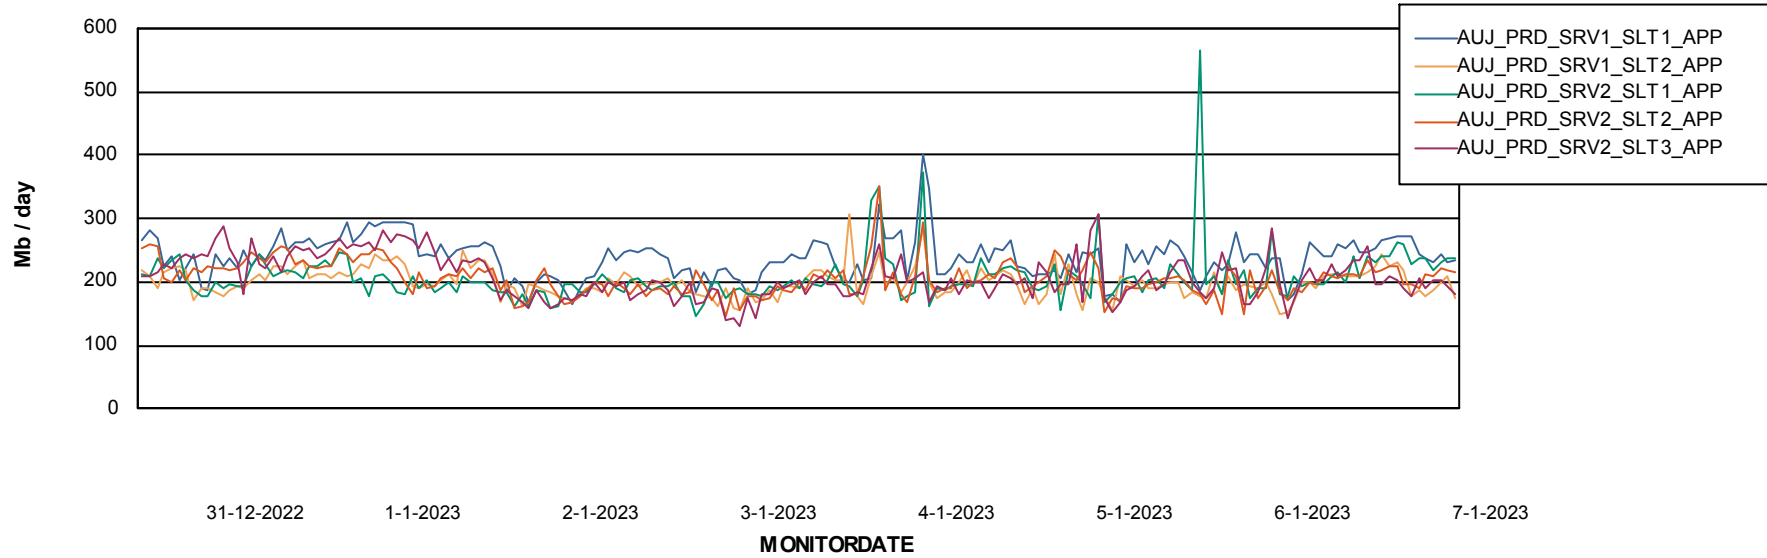

ABSSolute Application Server Services

Avg memory used per ABS Server Service