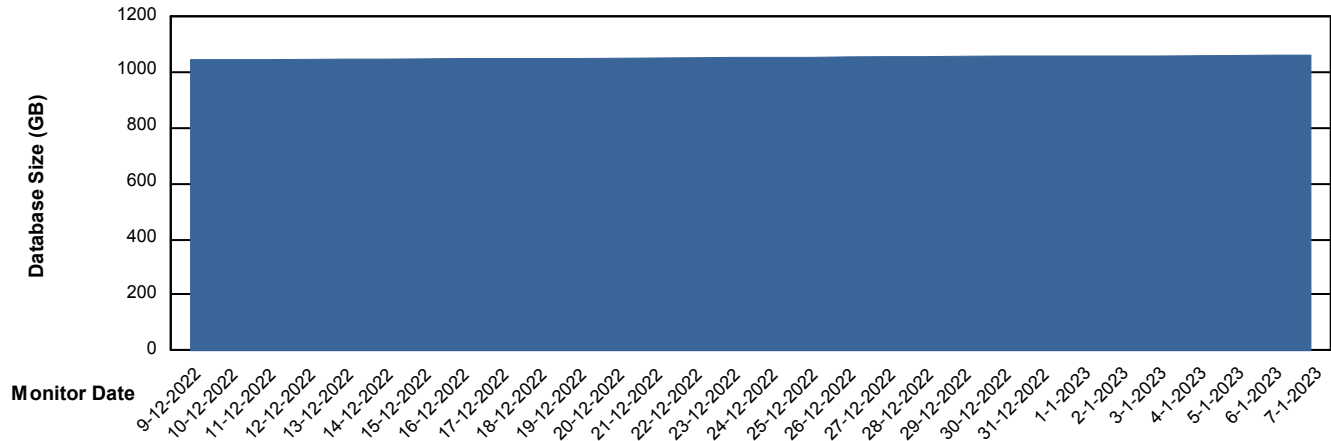

Weekly SLA Customer Report

Customer AUJ Production
Database ID 41

DATABASE SIZE AUJ Prod. BI DB (PABSBI1 server)

Database growth over last month

DATABASE SIZE AUJ_DB1_Primary

Database growth over last month