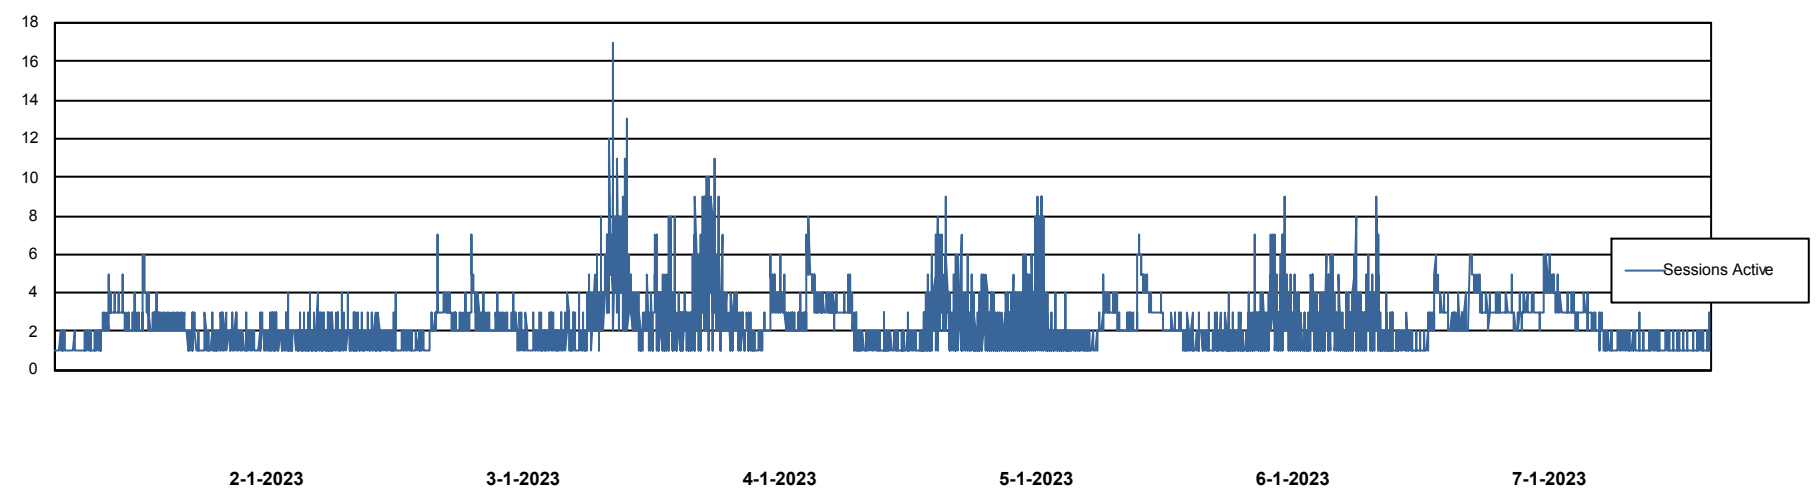

Weekly SLA Customer Report

Customer AUJ Production
Database ID 41

Database Performance AUJ Prod. BI DB (PABSBI1 server)

Weekly SLA Customer Report

Customer AUJ Production
Database ID 41

Database Performance AUJ_DB1_Primary