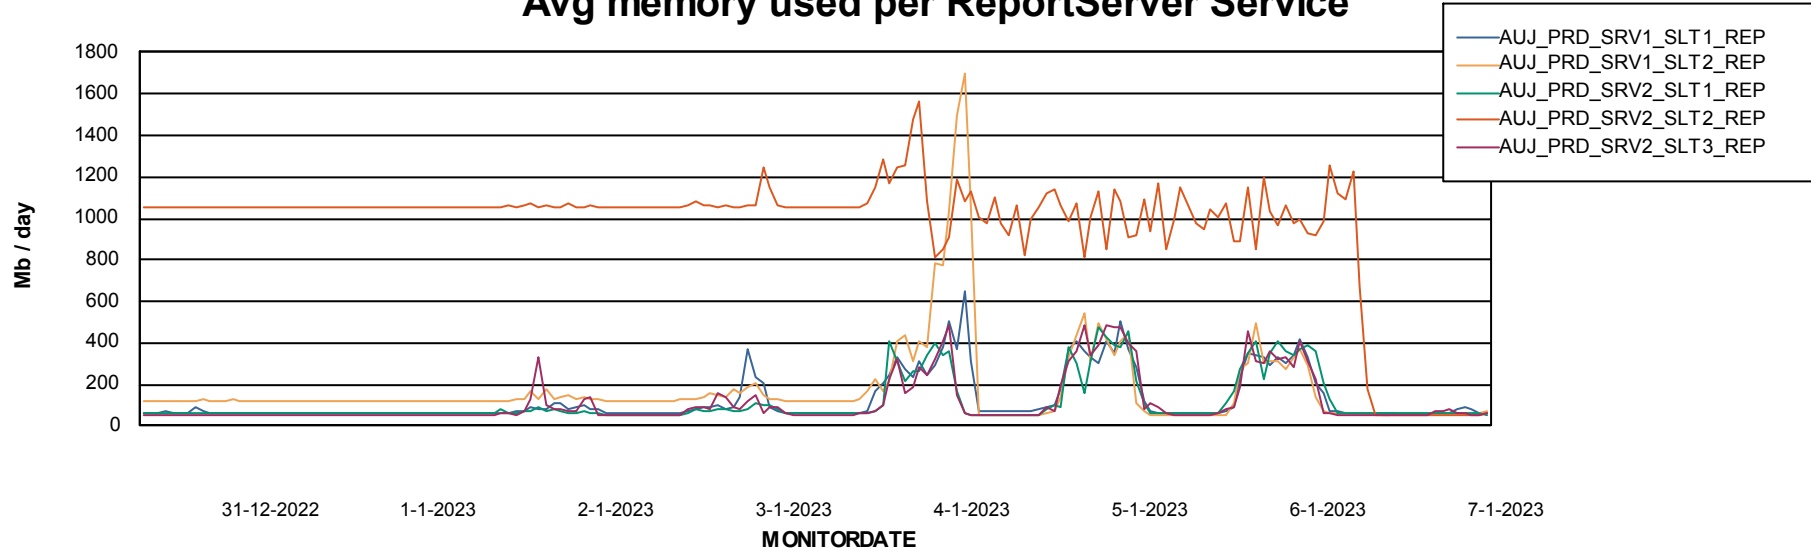

ABSSolute Application ReportServer Services

Avg memory used per ReportServer Service