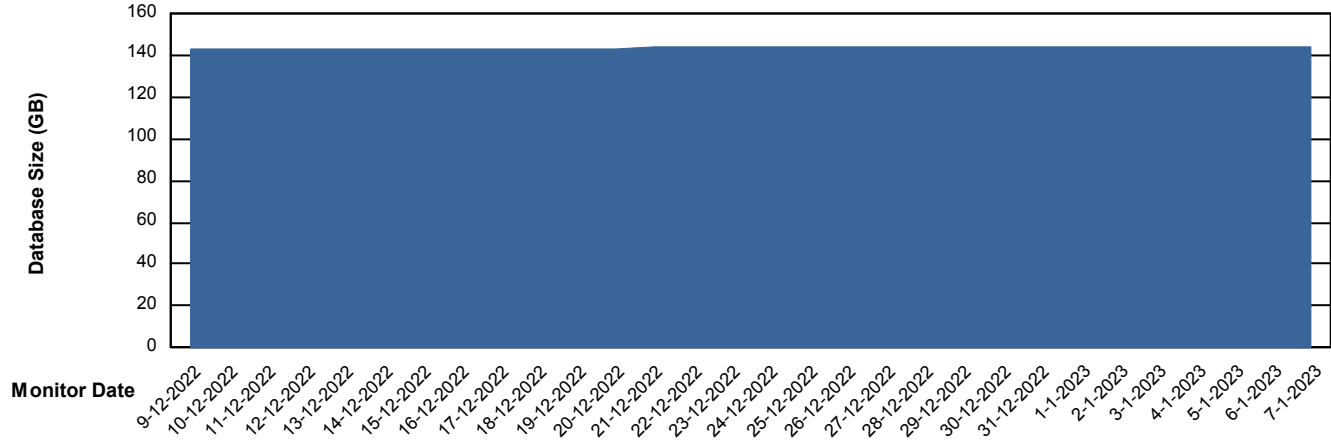

DATABASE SIZE AUJ Prod. BI DB (PABSBI1 server)

Database growth over last month