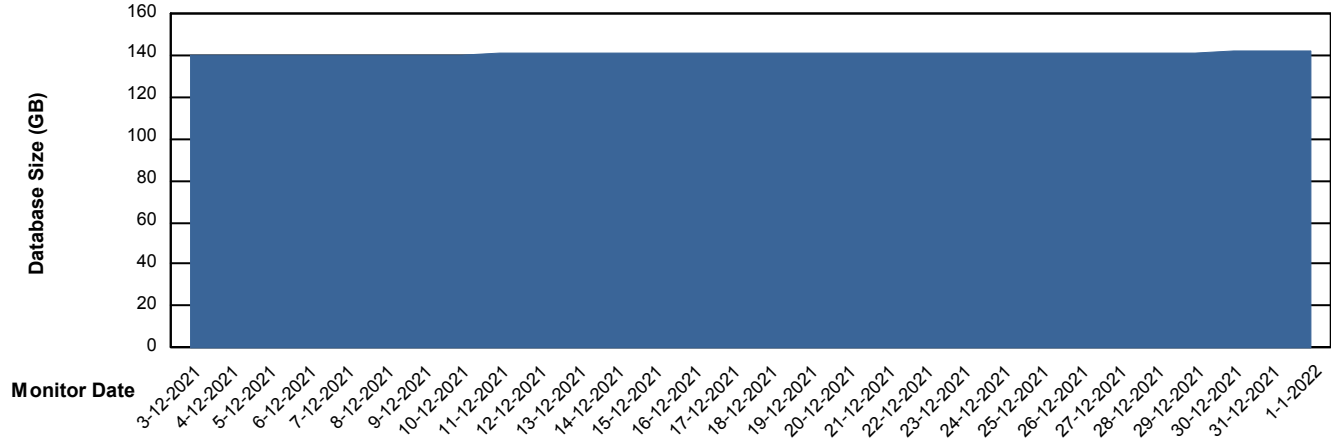

Customer VOS_Production
Database ID 68

Database Performance VOSDB_Standby

DB Processes Max 500

Weekly SLA Customer Report

Customer VOS_Production
Database ID 68

DATABASE SIZE VOSDB_BI

Database growth over last month