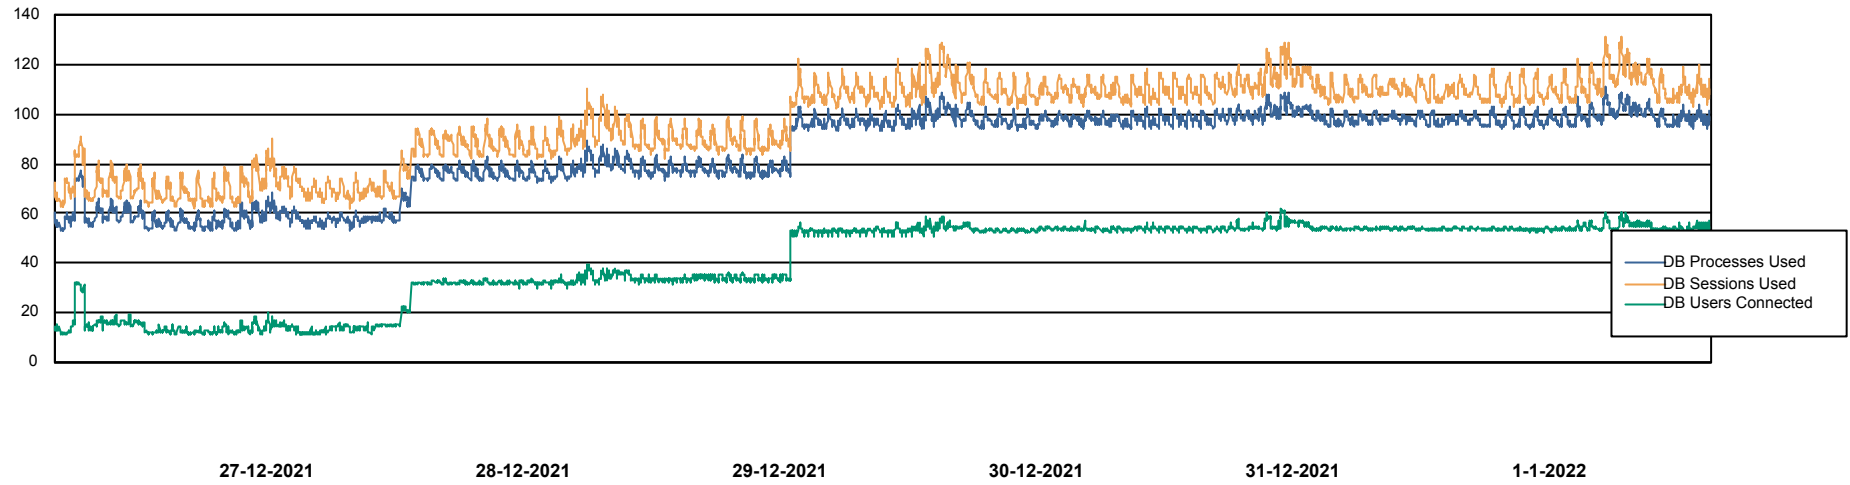

Database Performance VOSDB_BI