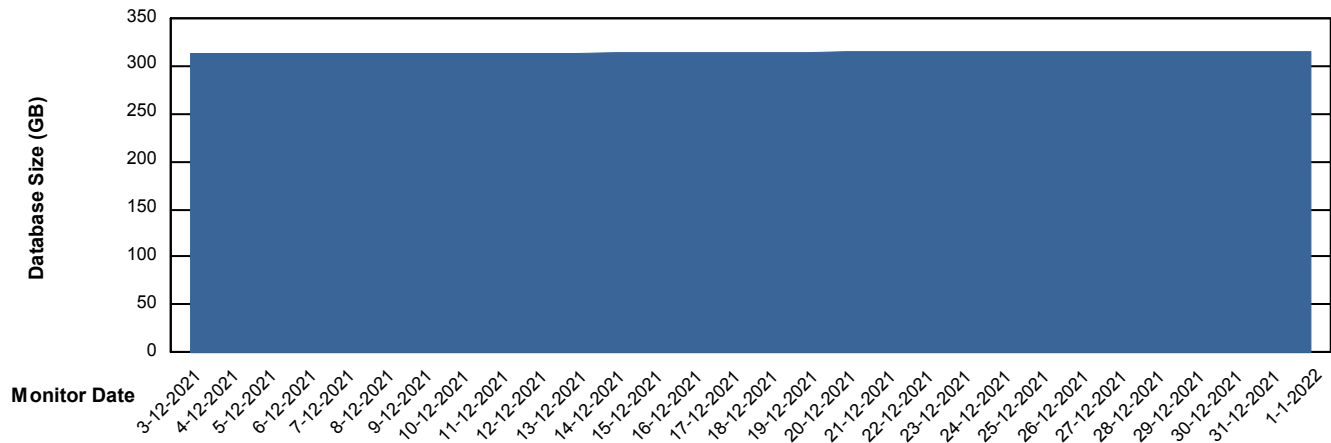

DATABASE SIZE VOSDB_Production

Database growth over last month