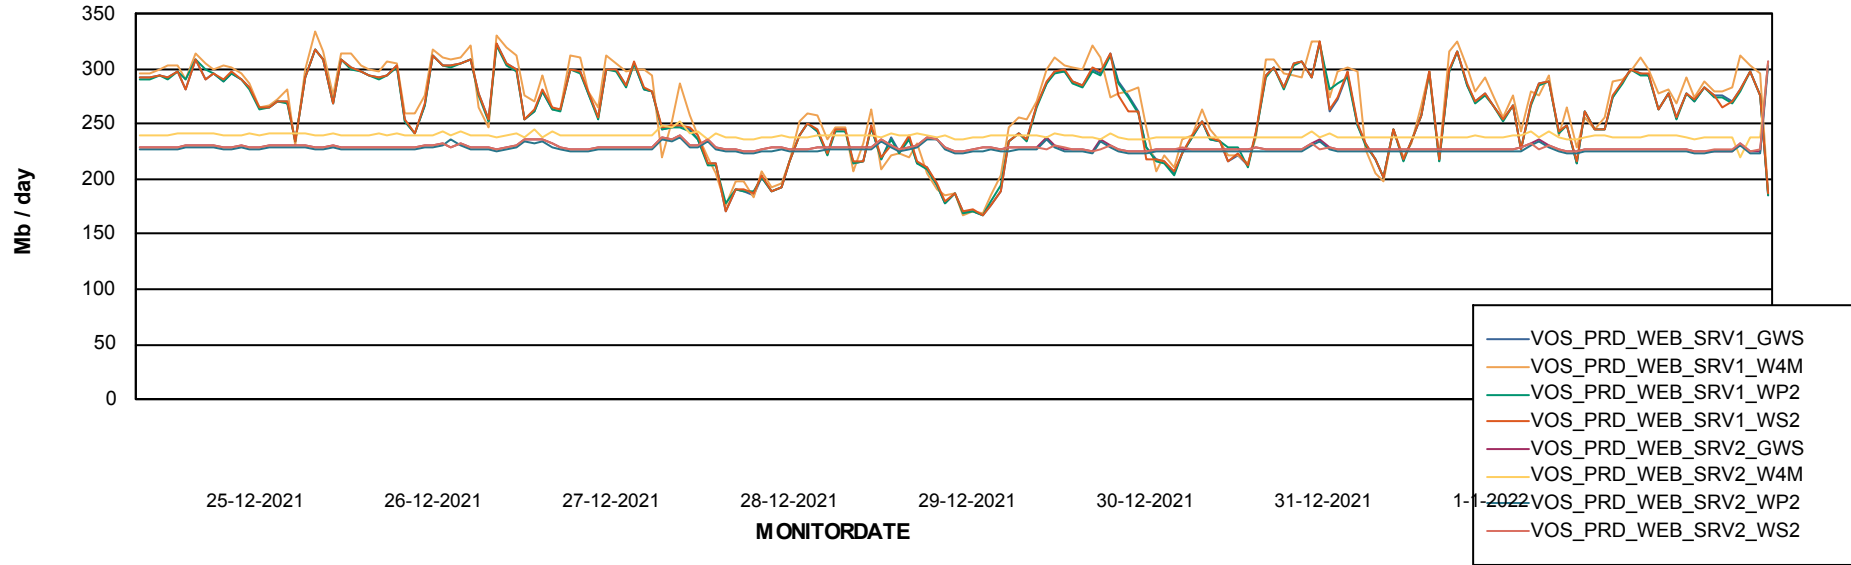

ABSSolute Application ReportServer Services

Avg memory used per ReportServer Service

Weekly SLA Customer Report

Customer VOS_Production
Database ID 68

ABSSolute Web Component Services

Avg memory used per ABS Web component