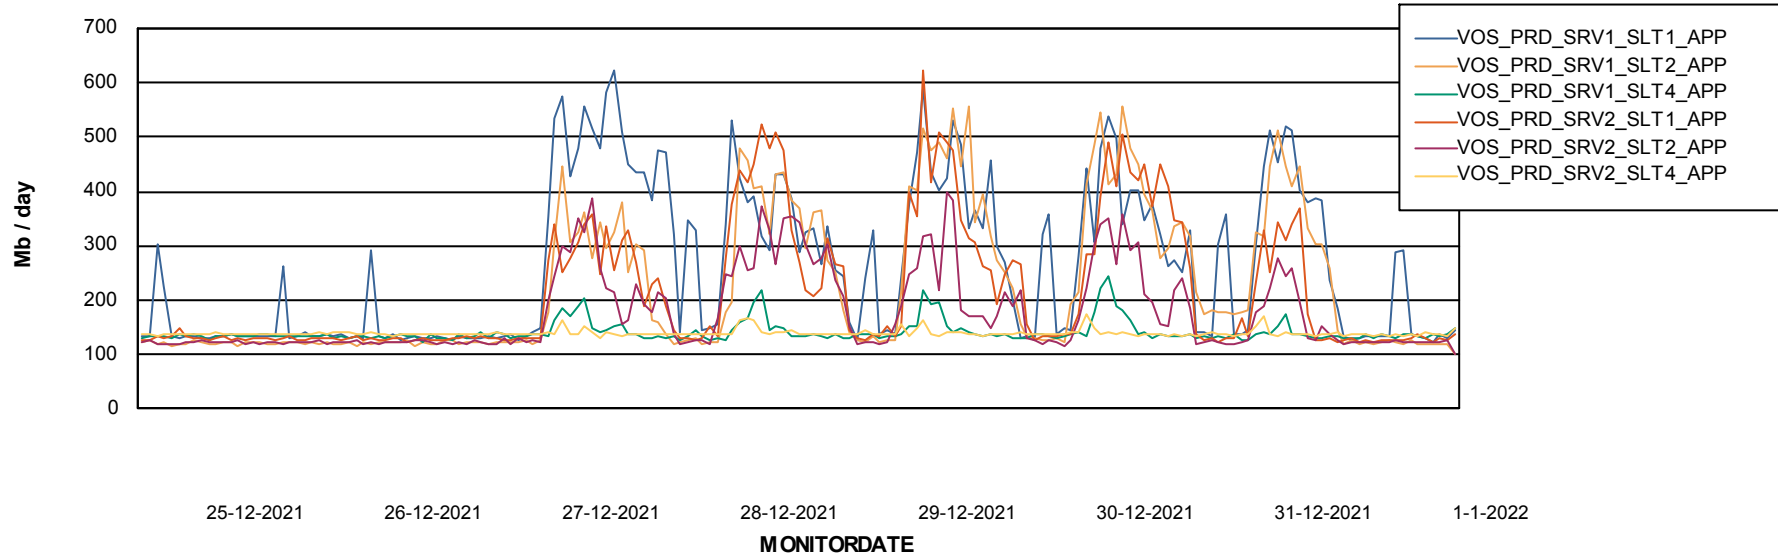

ABSSolute Application Server Services

Avg memory used per ABS Server Service