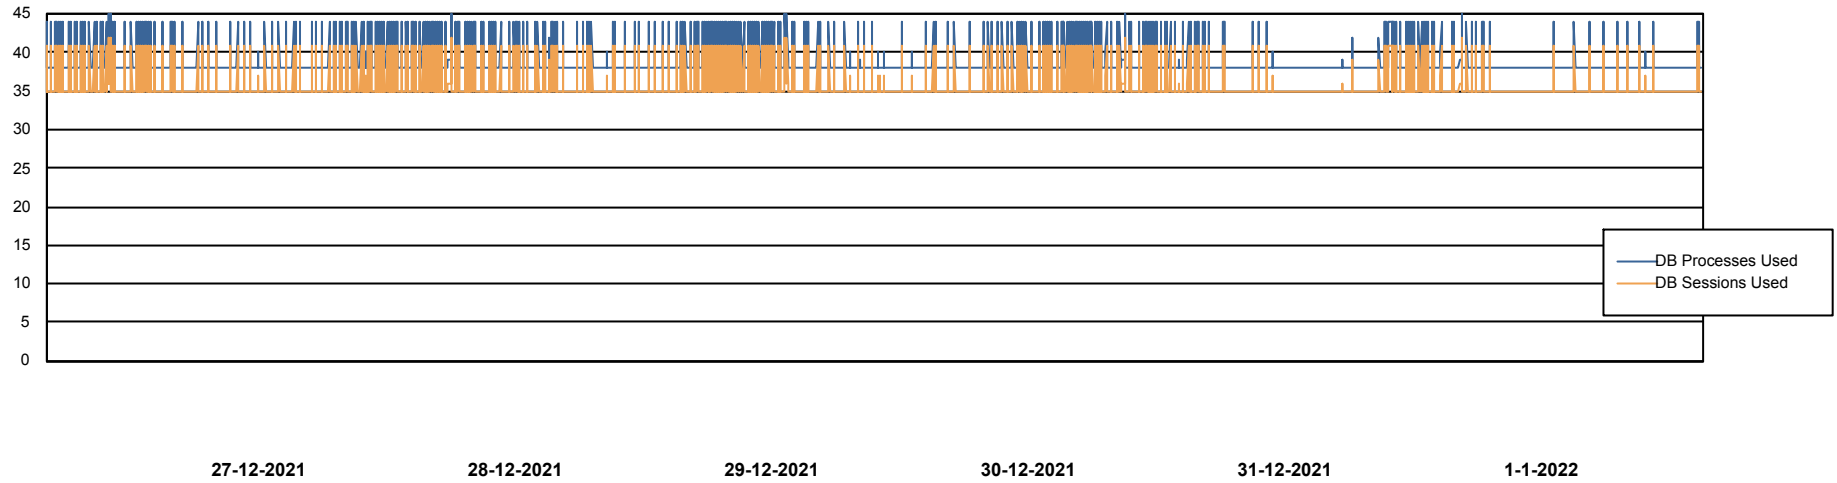

Weekly SLA Customer Report

Customer VOS_Production
Database ID 68

Database Performance VOSDB_BI

Weekly SLA Customer Report

Customer VOS_Production
Database ID 68

Database Performance VOSDB_Production

Weekly SLA Customer Report

Customer VOS_Production
Database ID 68

Database Performance VOSDB_Standby

DB Processes Max 500

Weekly SLA Customer Report

Customer VOS_Production
Database ID 68

DATABASE SIZE VOSDB_BI

Database growth over last month