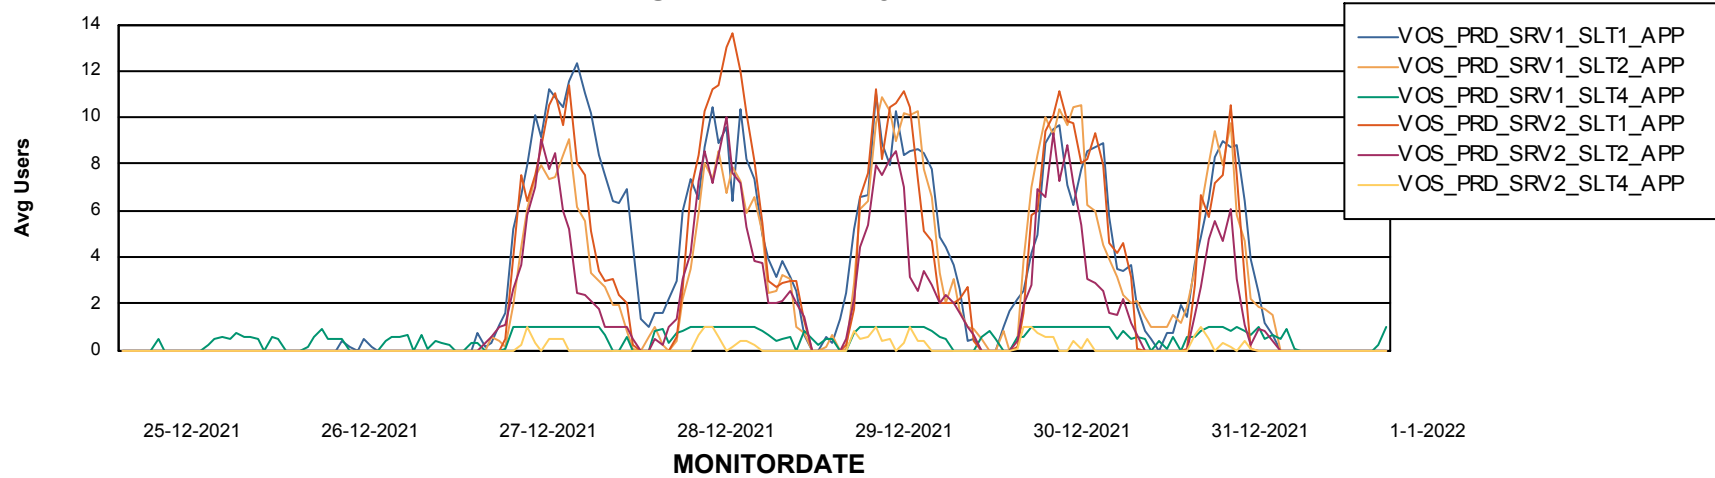

Weekly SLA Customer Report

Customer VOS_Production
Database ID 68

ABSSolute Application Server Services

Avg memory used per ABS Server Service

Avg users per day per ABS server

Weekly SLA Customer Report

Customer VOS_Production
Database ID 68