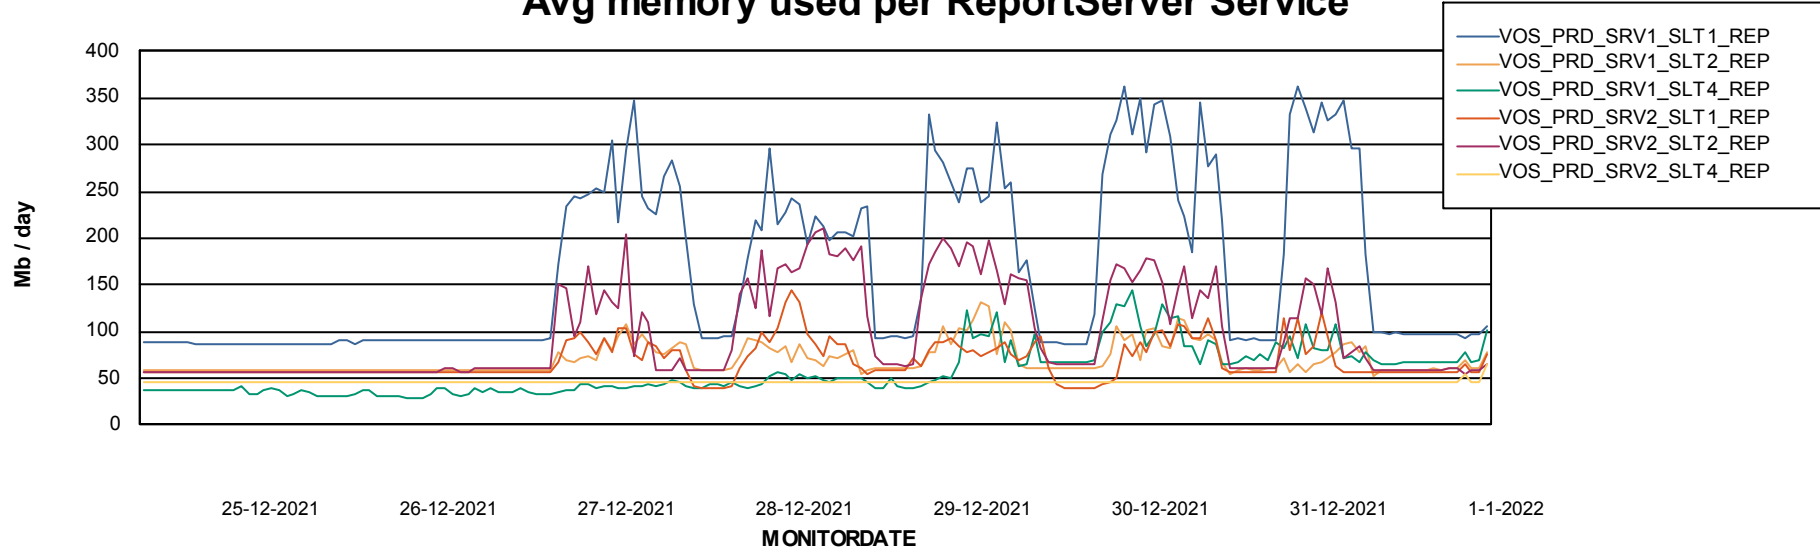

ABSSolute Application ReportServer Services

Avg memory used per ReportServer Service