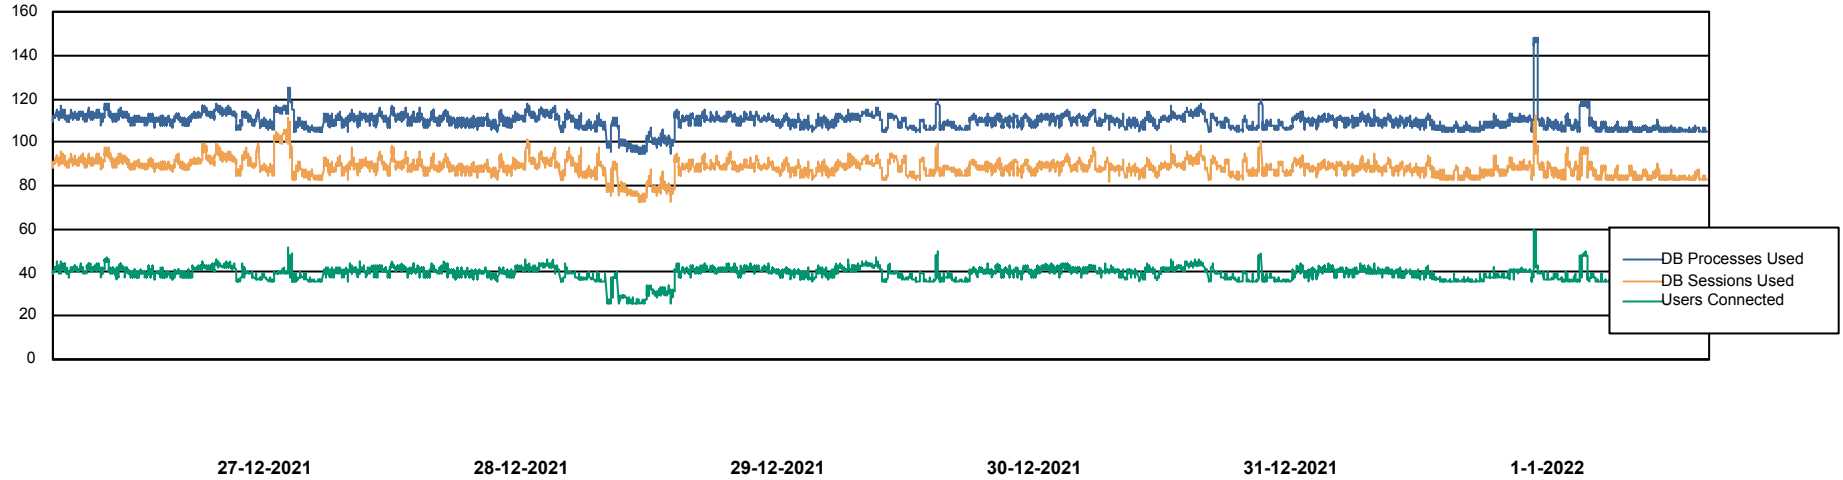

Weekly SLA Customer Report

Customer STK_Production
Database ID 82

Weekly SLA Customer Report

Customer STK_Production
Database ID 82

Database Performance STKDB_ABS1 Production Database

DB Processes Max 500
DB Sessions Max 776

Weekly SLA Customer Report

Customer STK_Production
Database ID 82

Database Performance STKDB_ABS1SB Standby Database

DB Processes Max 500
DB Sessions Max 774

Weekly SLA Customer Report

Customer STK_Production
 Database ID 82