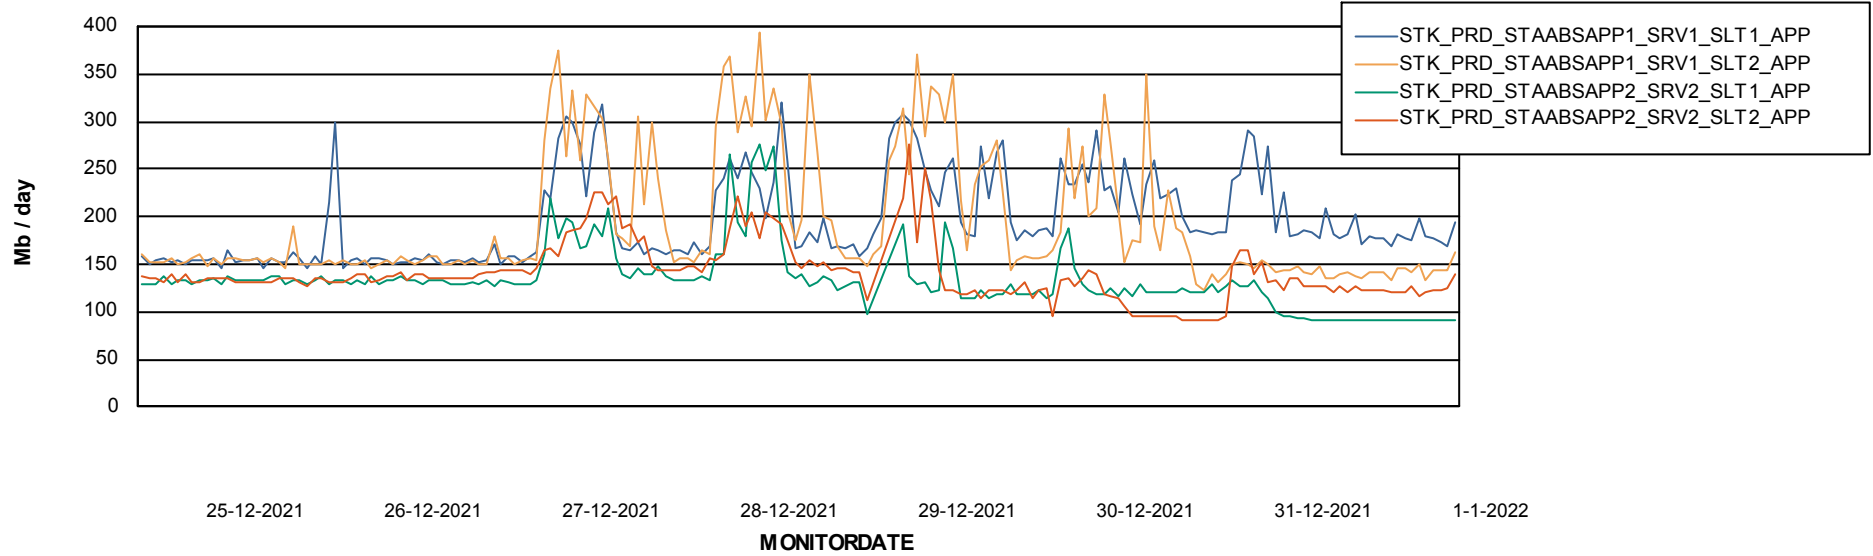

ABSSolute Application Server Services

Avg memory used per ABS Server Service