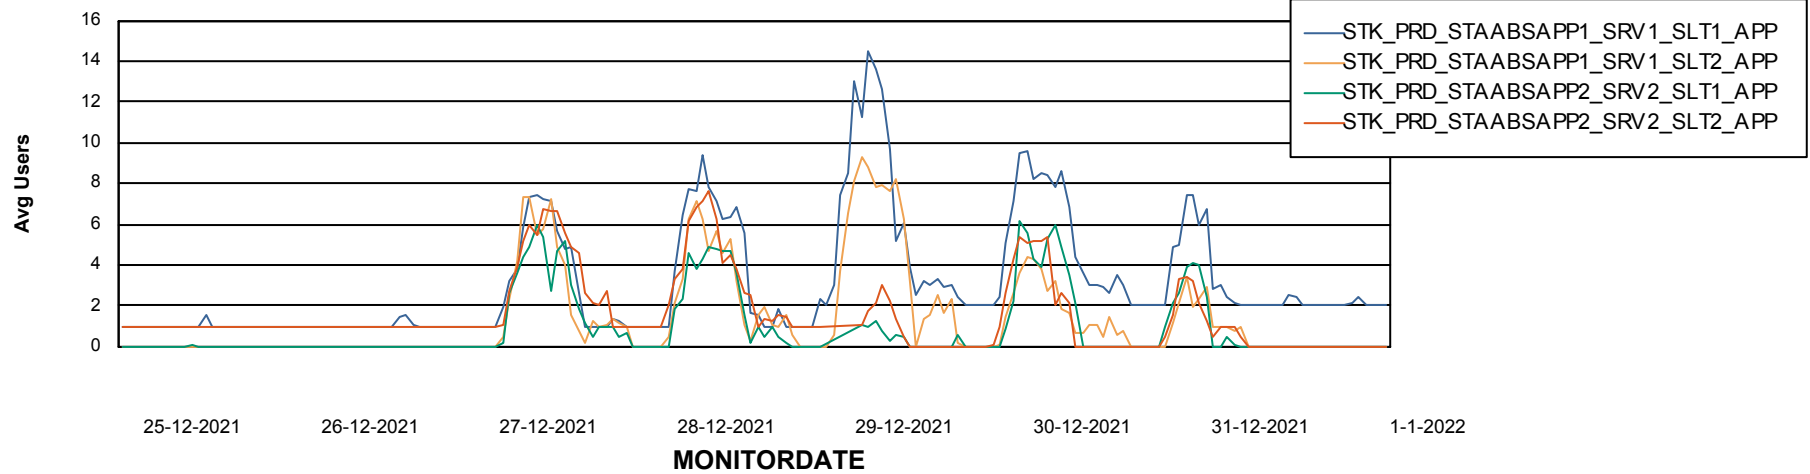

Avg users per day per ABS server