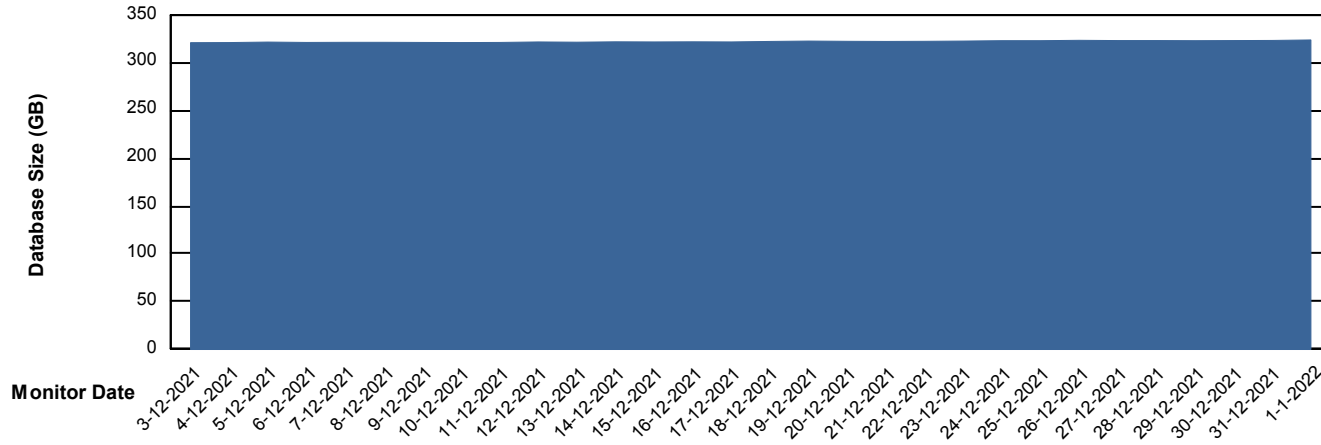

Weekly SLA Customer Report

Customer STK_Production
Database ID 82

Weekly SLA Customer Report

Customer STK_Production
Database ID 82

Database Performance STKDB_ABS1 Production Database

DB Processes Max 500
DB Sessions Max 776

Weekly SLA Customer Report

Customer STK_Production
Database ID 82

Database Performance STKDB_ABS1SB Standby Database

DB Processes Max 500
DB Sessions Max 774

Weekly SLA Customer Report

Customer STK_Production
 Database ID 82

DATABASE SIZE STKDB_ABS1 Production Database

Database growth over last month

Database Tablespace STKDB_ABS1 Production Database

Date	Tablespace Name	Filesize (Gb)	Usedsize (Gb)	Percentage free
1-1-2022	ABSDATA	177	131	26
	INDX	220	184	16
31-12-2021	ABSDATA	177	131	26
	INDX	220	184	16
30-12-2021	ABSDATA	177	131	26
	INDX	220	184	16
29-12-2021	ABSDATA	177	131	26
	INDX	220	184	16
28-12-2021	ABSDATA	177	131	26
	INDX	220	184	16
27-12-2021	ABSDATA	177	131	26
	INDX	220	184	16
26-12-2021	ABSDATA	177	131	26
	INDX	220	184	16