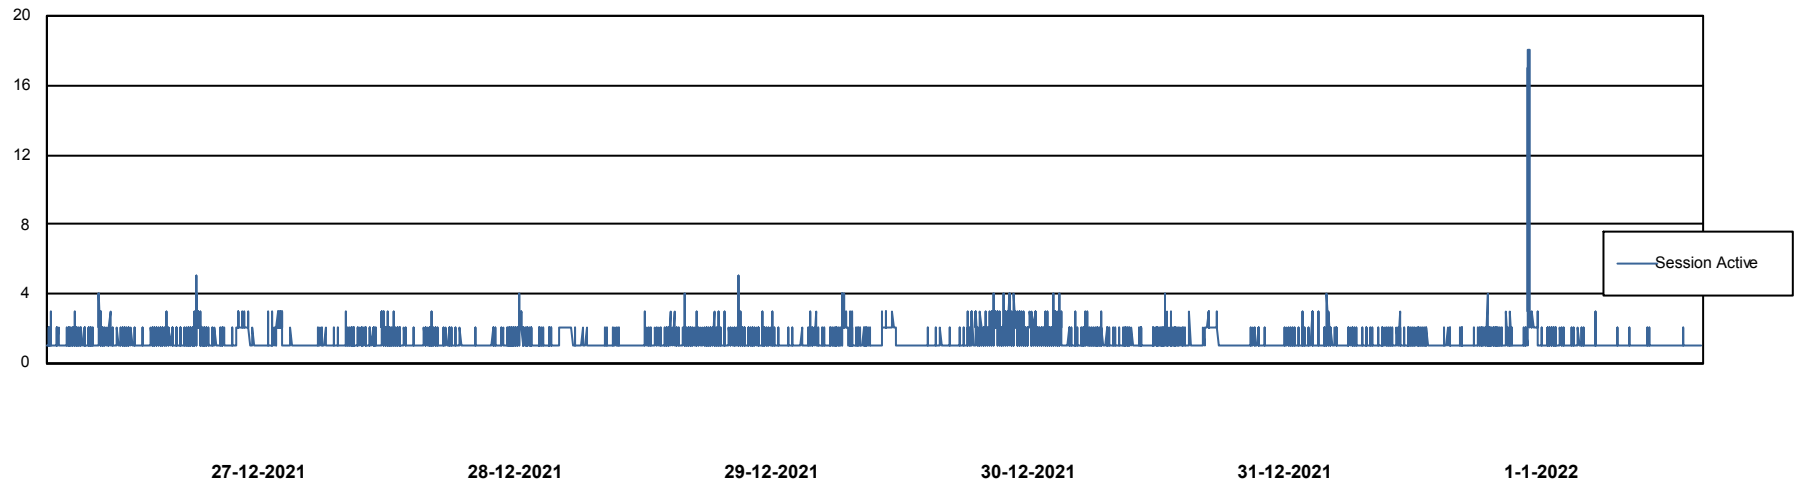

Weekly SLA Customer Report

Customer STK_Production
Database ID 82

Weekly SLA Customer Report

Customer STK_Production
Database ID 82

Database Performance STKDB_ABS1 Production Database

DB Processes Max 500
DB Sessions Max 776

Weekly SLA Customer Report

Customer STK_Production
Database ID 82

Database Performance STKDB_ABS1SB Standby Database

DB Processes Max 500
DB Sessions Max 774

Weekly SLA Customer Report

Customer STK_Production
 Database ID 82

DATABASE SIZE STKDB_ABS1 Production Database

Database growth over last month

Database Tablespace STKDB_ABS1 Production Database

Date	Tablespace Name	Filesize (Gb)	Usedsize (Gb)	Percentage free
1-1-2022	ABSDATA	177	131	26
	INDX	220	184	16
31-12-2021	ABSDATA	177	131	26
	INDX	220	184	16
30-12-2021	ABSDATA	177	131	26
	INDX	220	184	16
29-12-2021	ABSDATA	177	131	26
	INDX	220	184	16
28-12-2021	ABSDATA	177	131	26
	INDX	220	184	16
27-12-2021	ABSDATA	177	131	26
	INDX	220	184	16
26-12-2021	ABSDATA	177	131	26
	INDX	220	184	16