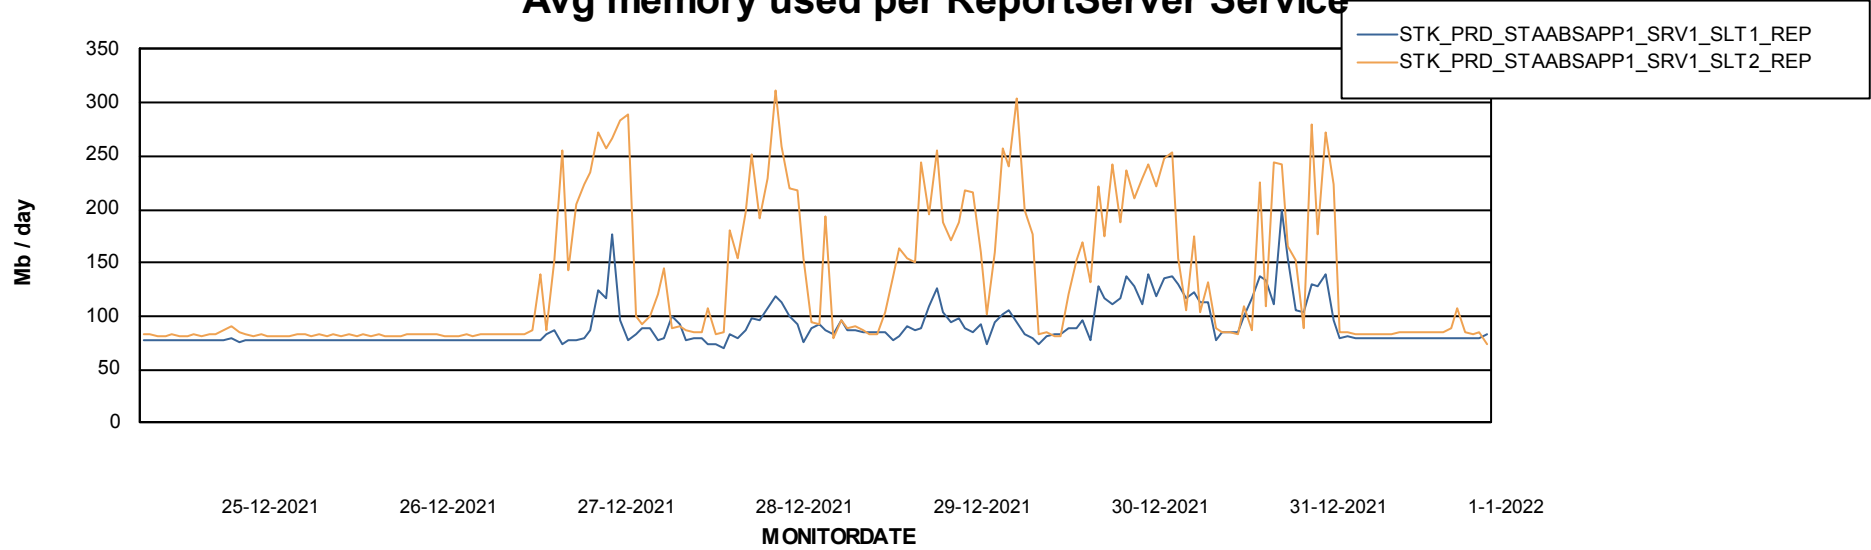

Avg memory used per ABS Server Service

Avg users per day per ABS server

Weekly SLA Customer Report

Customer STK_Production
Database ID 82

ABSSolute Application ReportServer Services

Avg memory used per ReportServer Service