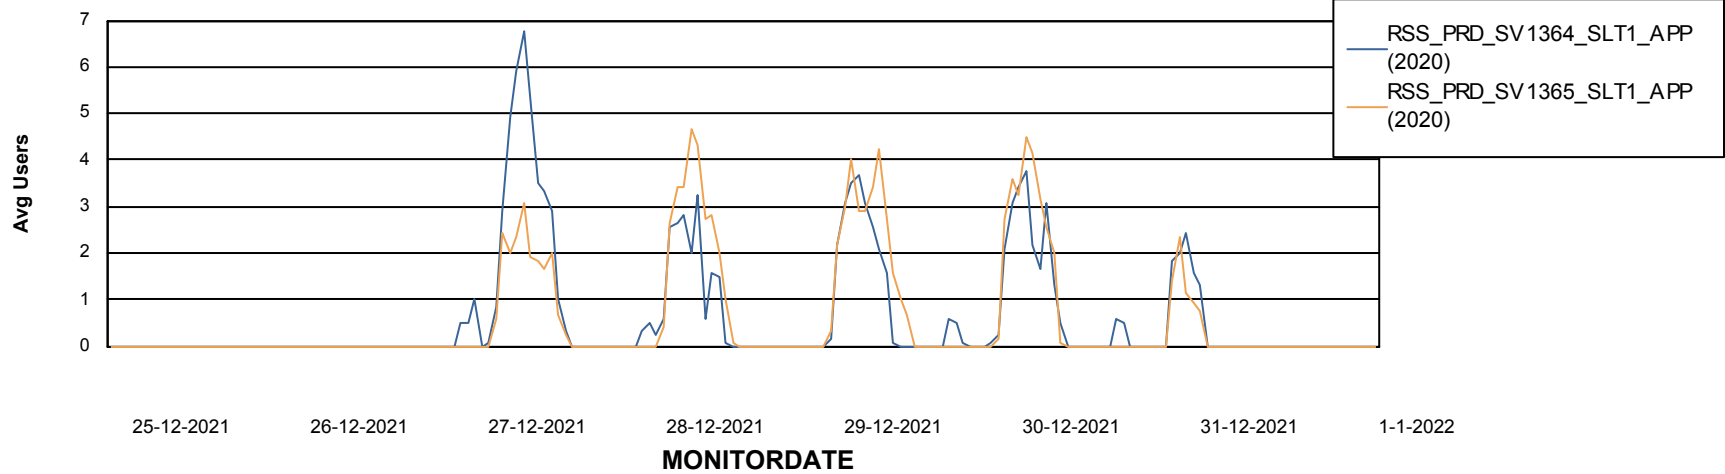

Avg users per day per ABS server