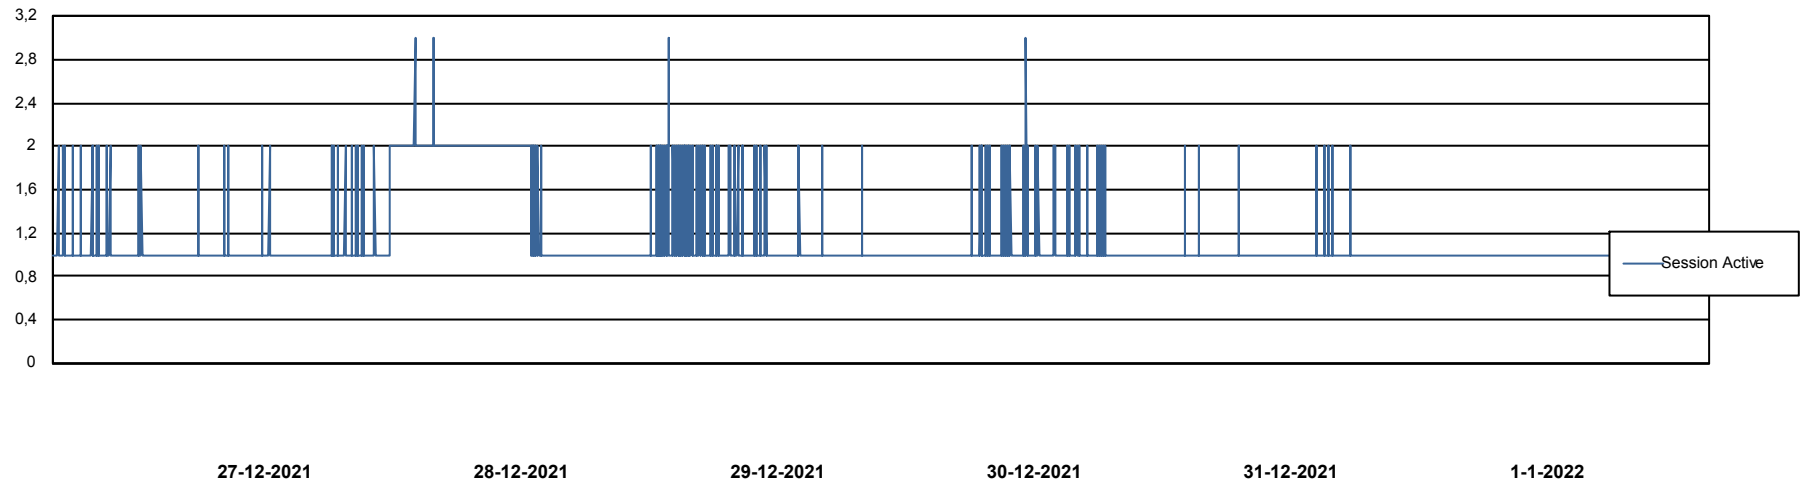

Database Performance RSS_DB_Primary (2020)

DB Processes Max 300
DB Sessions Max 472