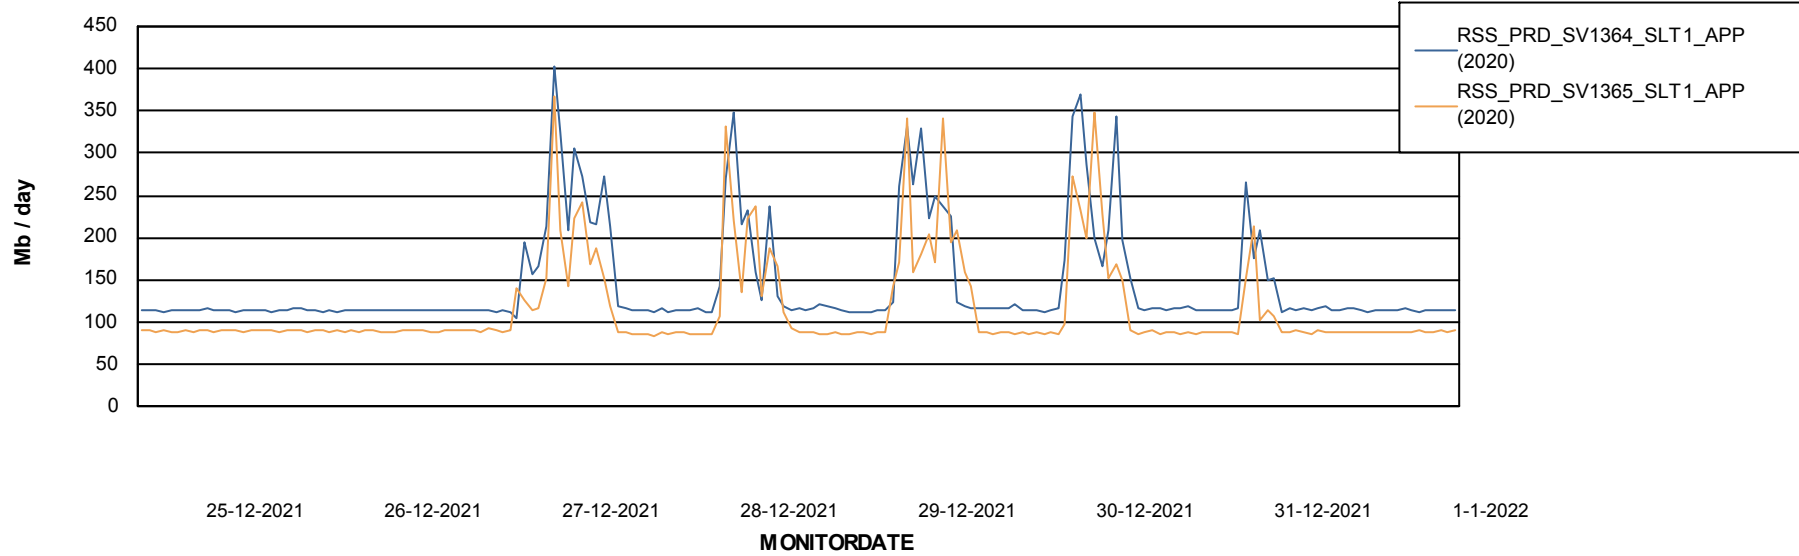

ABSSolute Application Server Services

Avg memory used per ABS Server Service