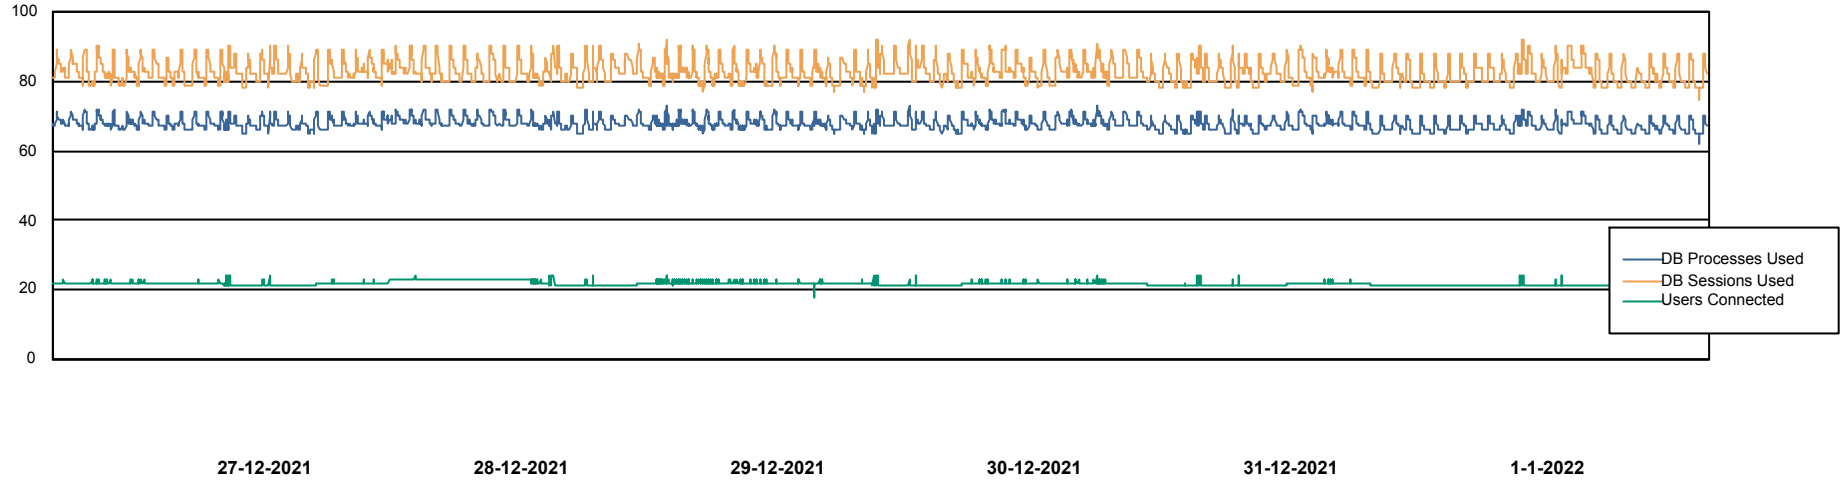

Database Performance RSS_DB_Primary (2020)

DB Processes Max 300
DB Sessions Max 472