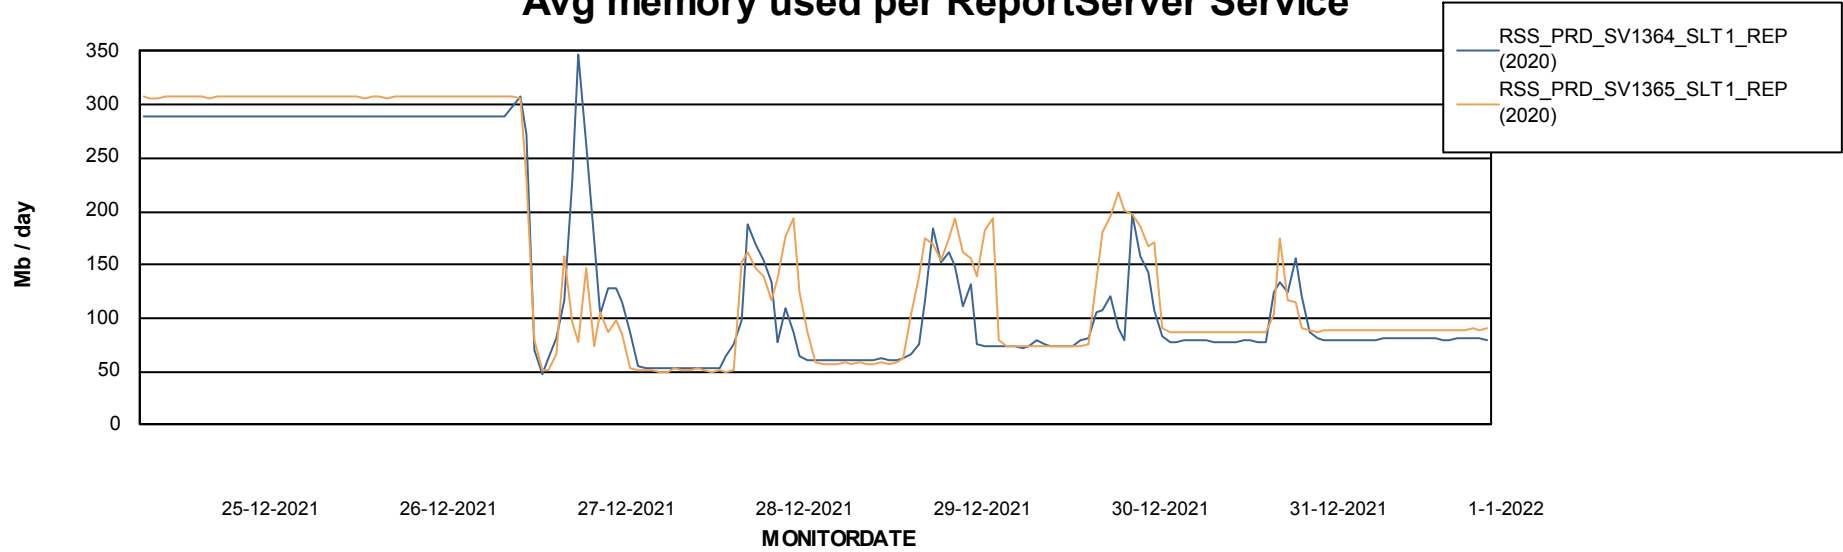

ABSSolute Application ReportServer Services

Avg memory used per ReportServer Service