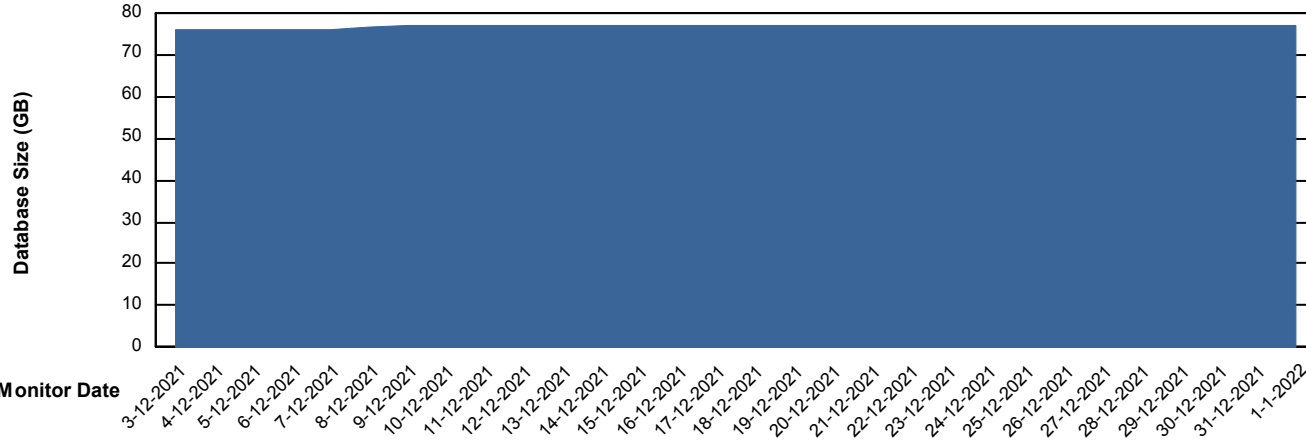

DATABASE SIZE RSS_DB_Primary (2020)

Database growth over last month

Database Tablespace RSS_DB_Primary (2020)

Date	Tablespace Name	Filesize (Gb)	Usedsize (Gb)	Percentage free
1-1-2022	ABSDATA	42	35	17
	INDX	48	40	17
31-12-2021	ABSDATA	42	35	17
	INDX	48	40	17
30-12-2021	ABSDATA	42	35	17
	INDX	48	40	17
29-12-2021	ABSDATA	42	35	17
	INDX	48	40	17
28-12-2021	ABSDATA	42	35	17
	INDX	48	40	17
27-12-2021	ABSDATA	42	35	17
	INDX	48	40	17
26-12-2021	ABSDATA	42	35	17
	INDX	48	40	17