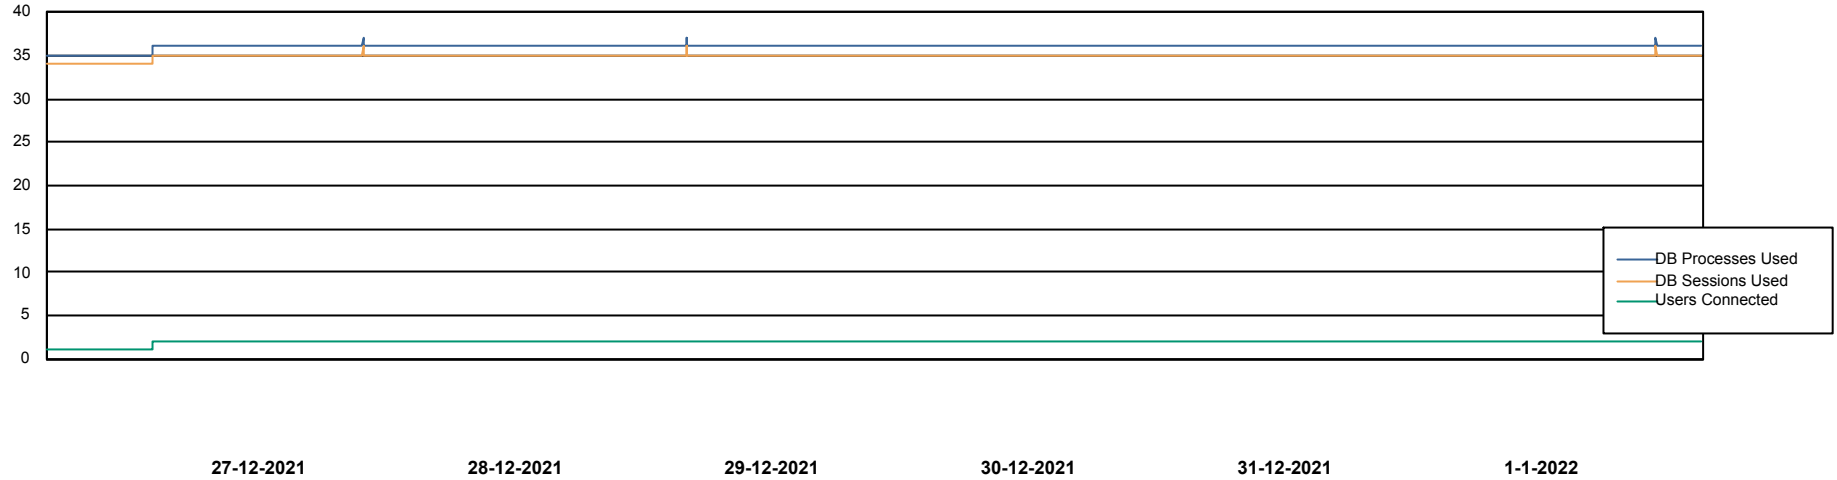

Database Performance RSS_DB_Standby (2020)

DB Processes Max 300
DB Sessions Max 472