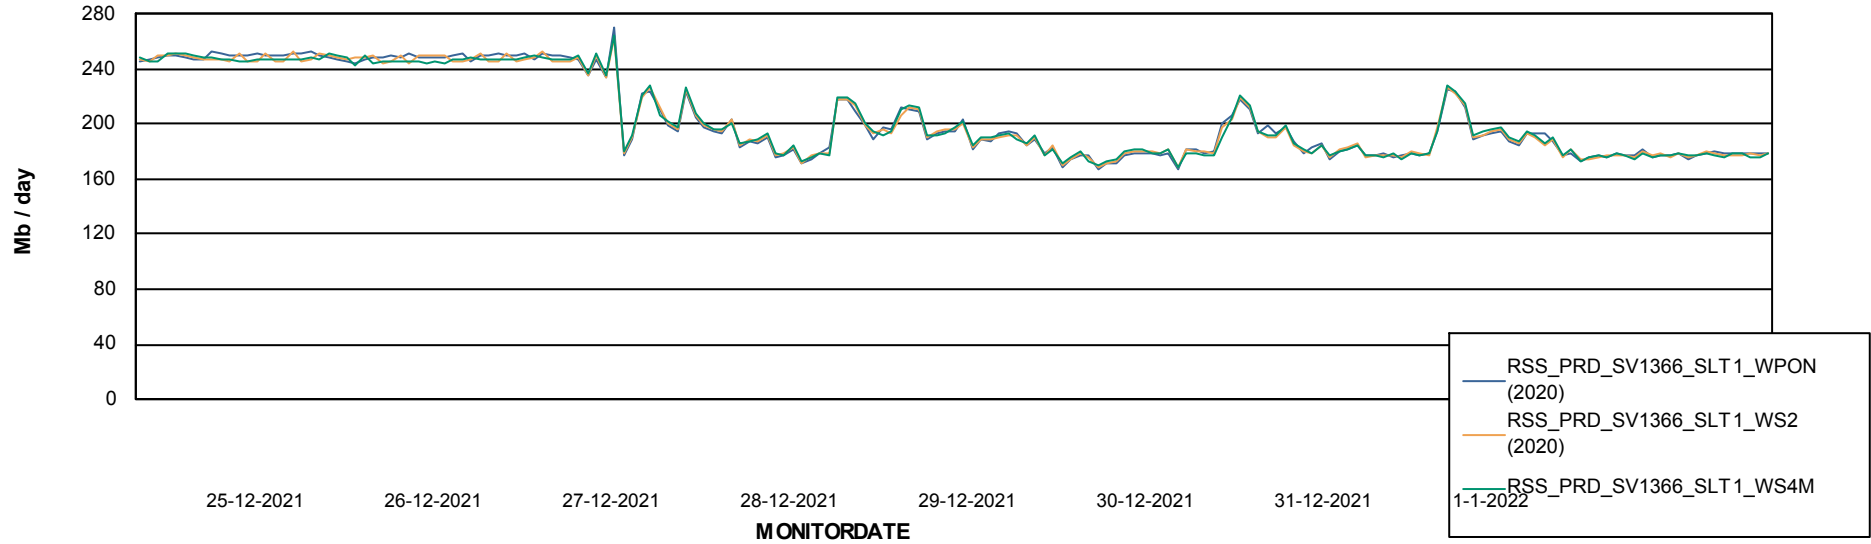

ABSSolute Web Component Services

Avg memory used per ABS Web component