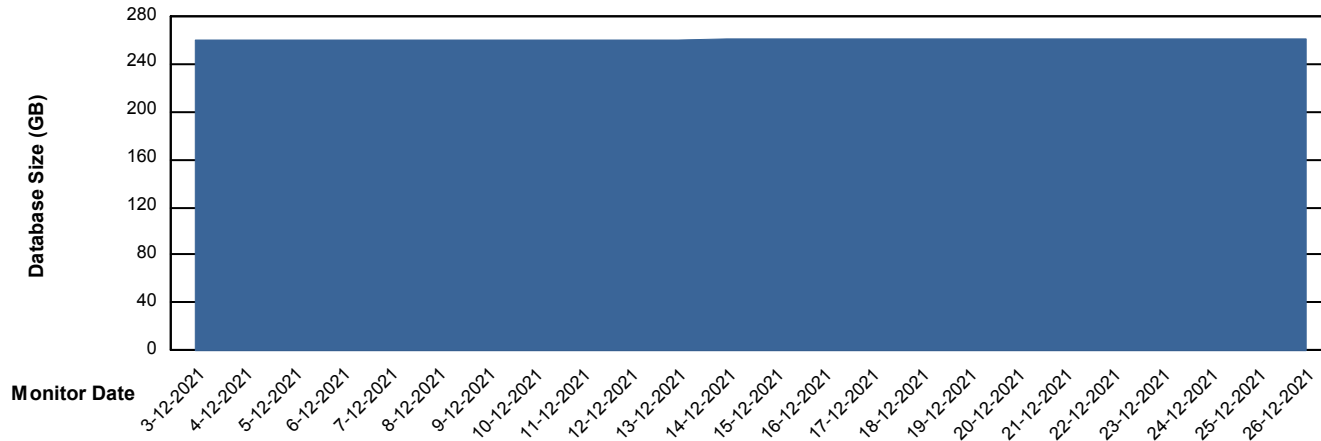

# Weekly SLA Customer Report

Customer PHS\_Production  
Database ID 47

DATABASE SIZE PHSDB\_Production

### Database growth over last month