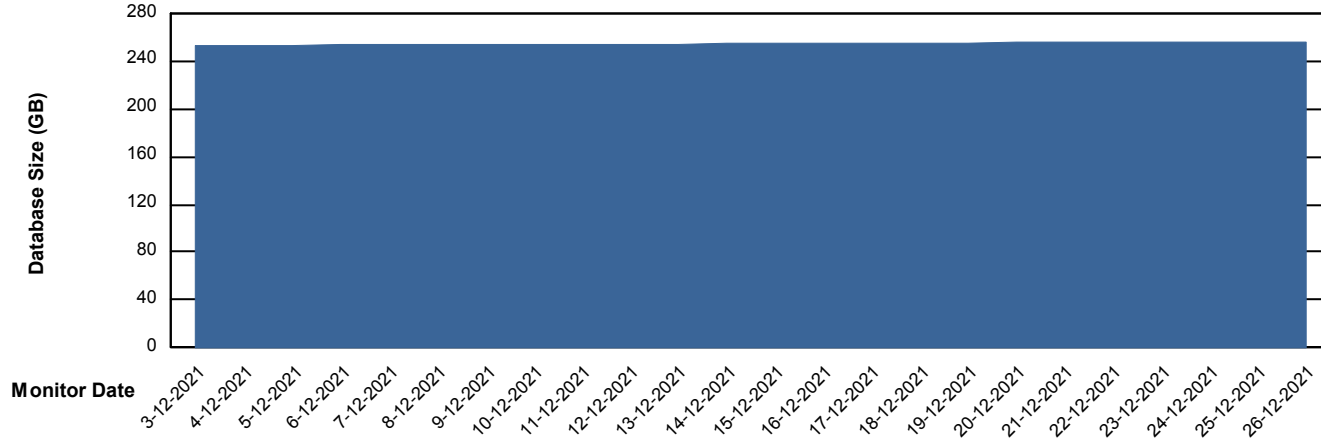

DATABASE SIZE PHSDB_Production

Database growth over last month