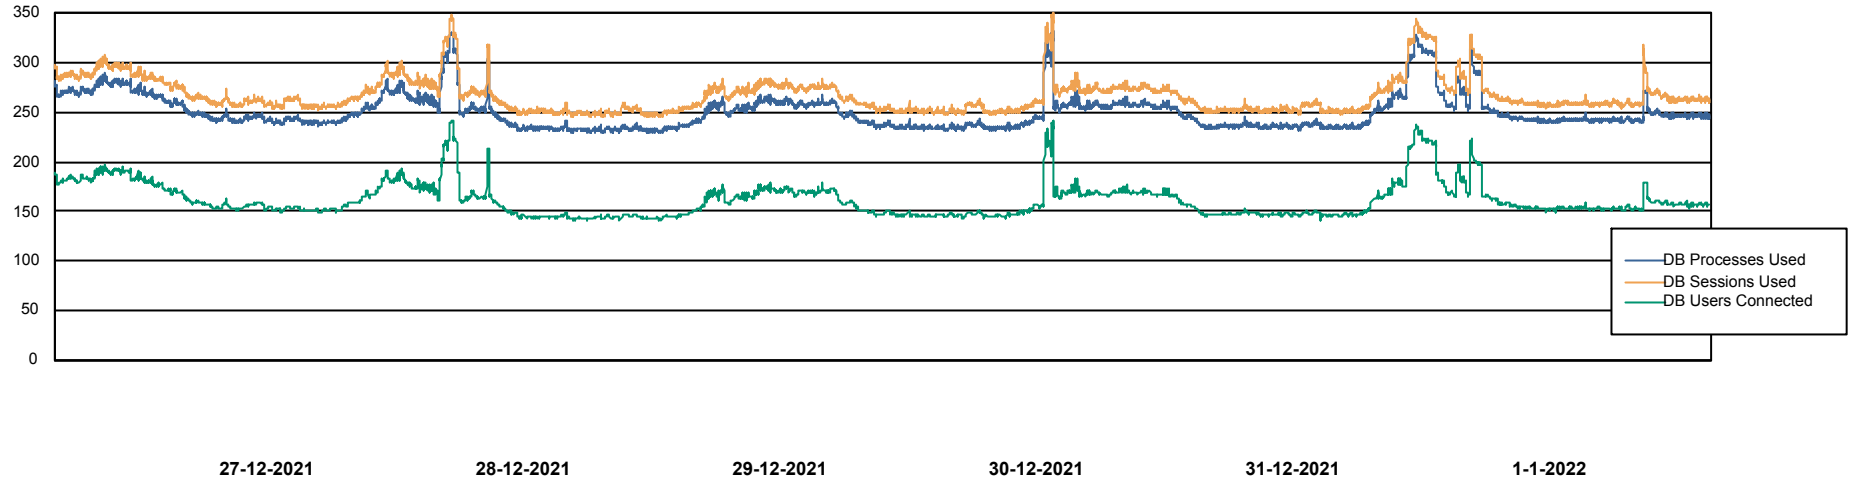

Weekly SLA Customer Report

Customer LTS(CleanLease)_Production
Database ID 126

Database Performance LTS_PROD_CLSABSBI01_BI

Weekly SLA Customer Report

Customer LTS(CleanLease)_Production
Database ID 126

Database Performance LTS_PROD_CLSABSD01_PRDB