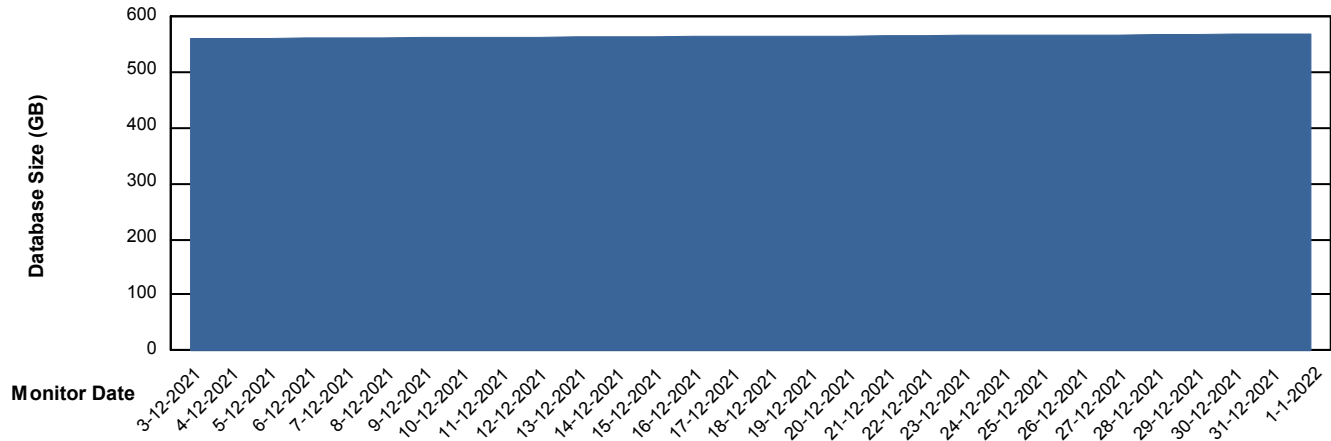

Customer LTS(CleanLease)_Production
Database ID 126

DATABASE SIZE LTS_PROD_CLSABSBI01_BI

Database growth over last month

DATABASE SIZE LTS_PROD_CLSABSDB01_PRDB

Database growth over last month

Weekly SLA Customer Report