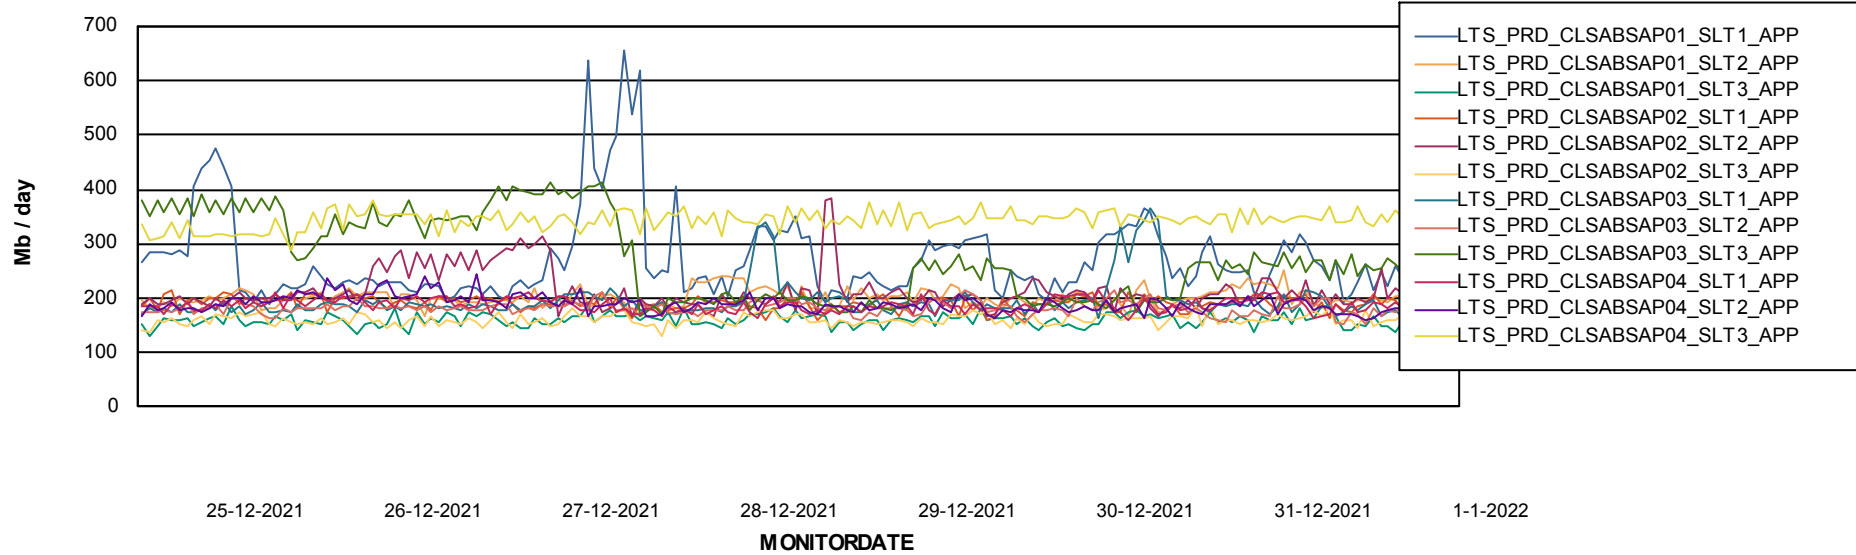

ABSSolute Application Server Services

Avg memory used per ABS Server Service