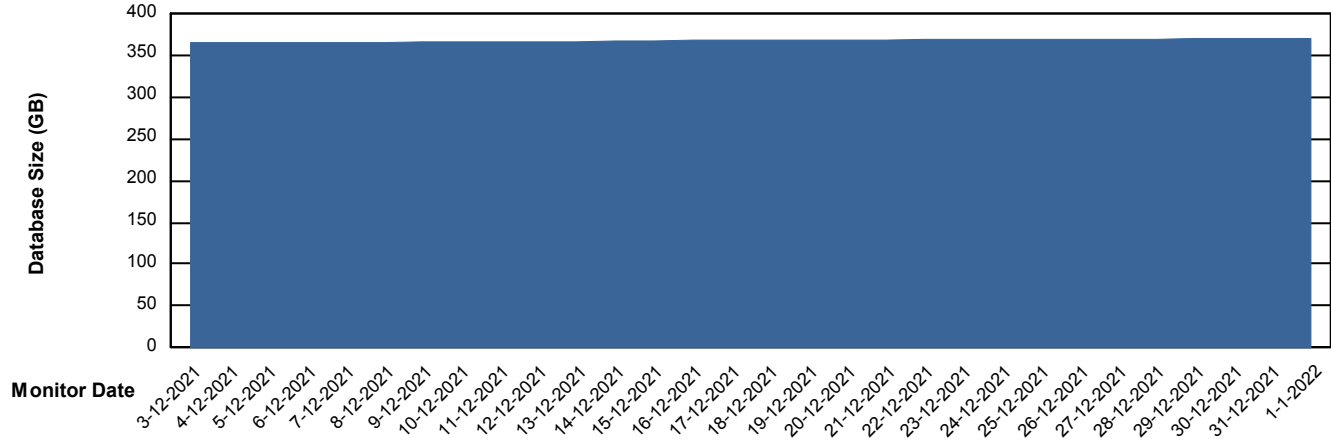

DATABASE SIZE LTS_PROD_CLSABSBI01_BI

Database growth over last month