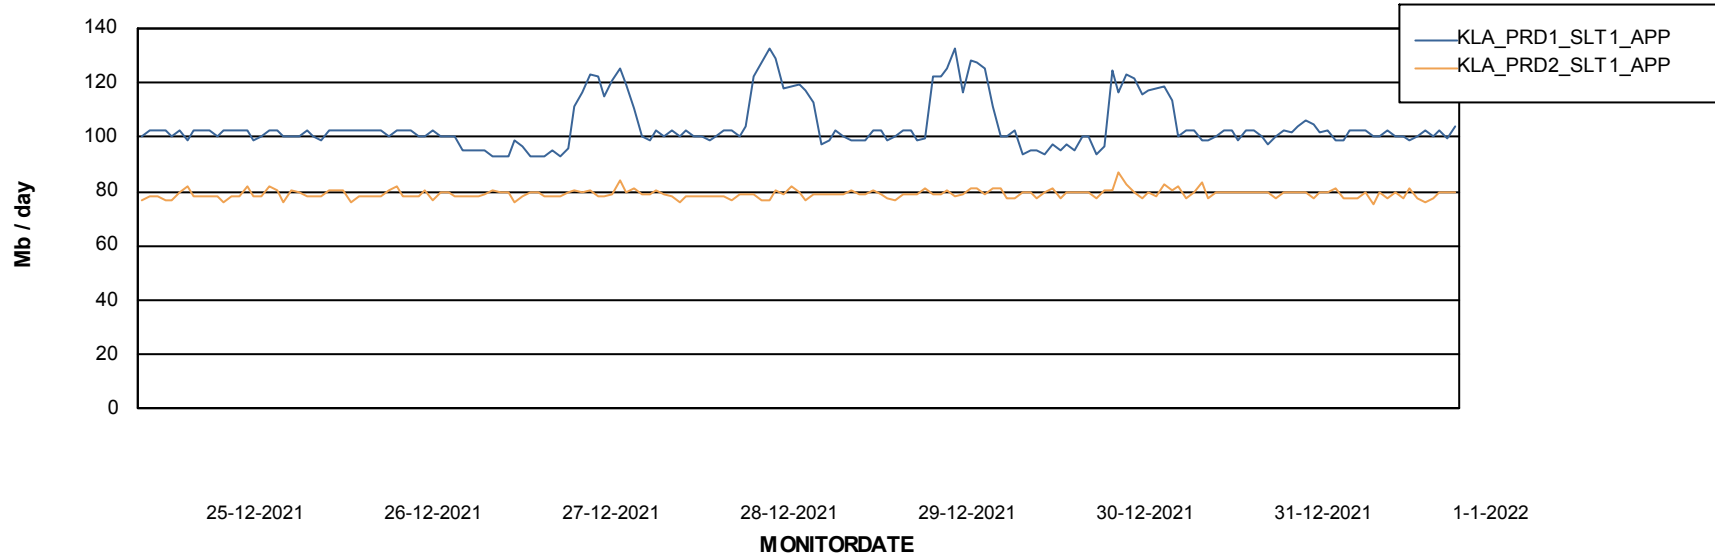

ABSSolute Application Server Services

Avg memory used per ABS Server Service