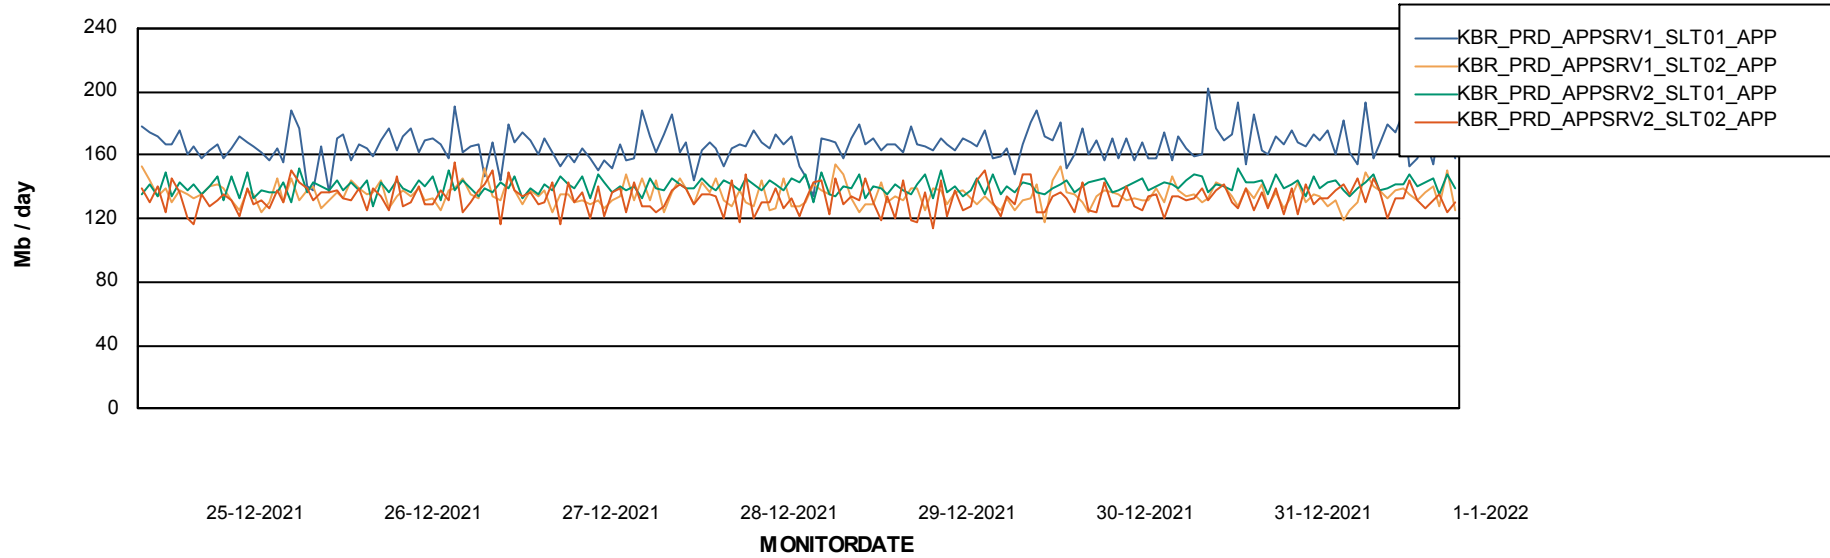

ABSSolute Application Server Services

Avg memory used per ABS Server Service