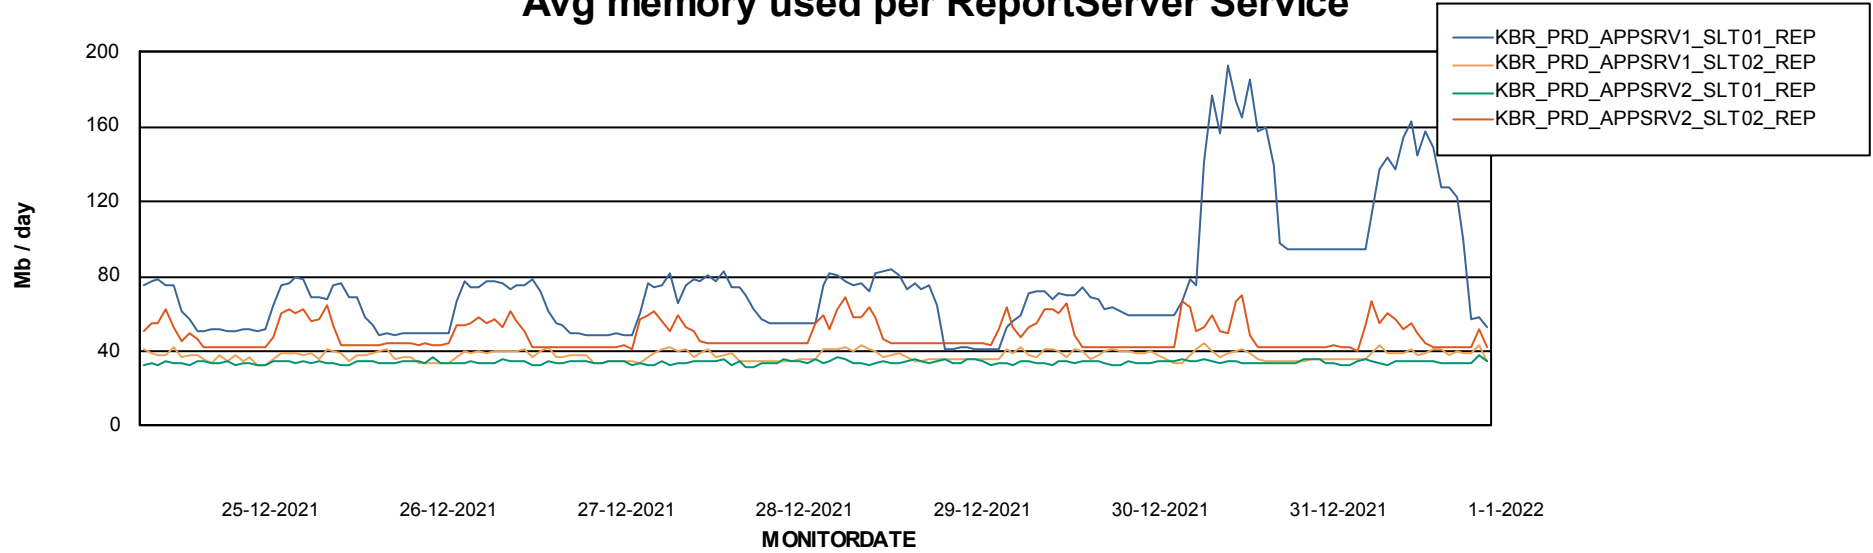

ABSSolute Application Server Services

Avg memory used per ReportServer Service