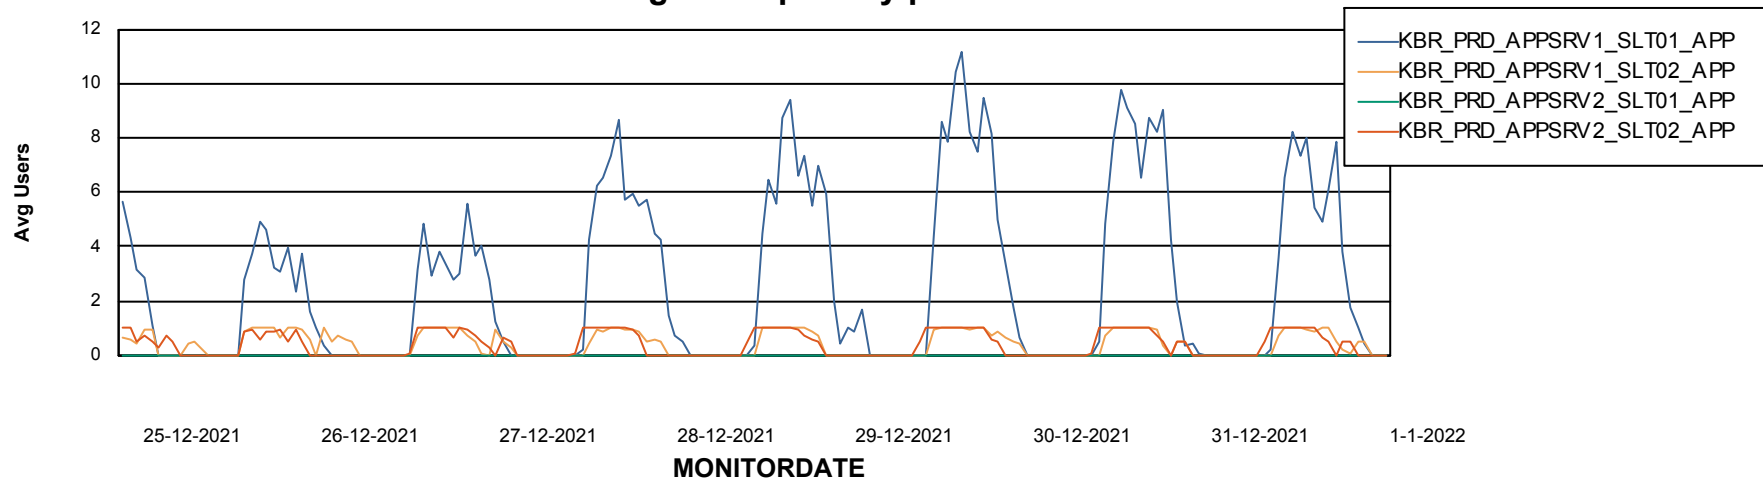

Avg users per day per ABS server