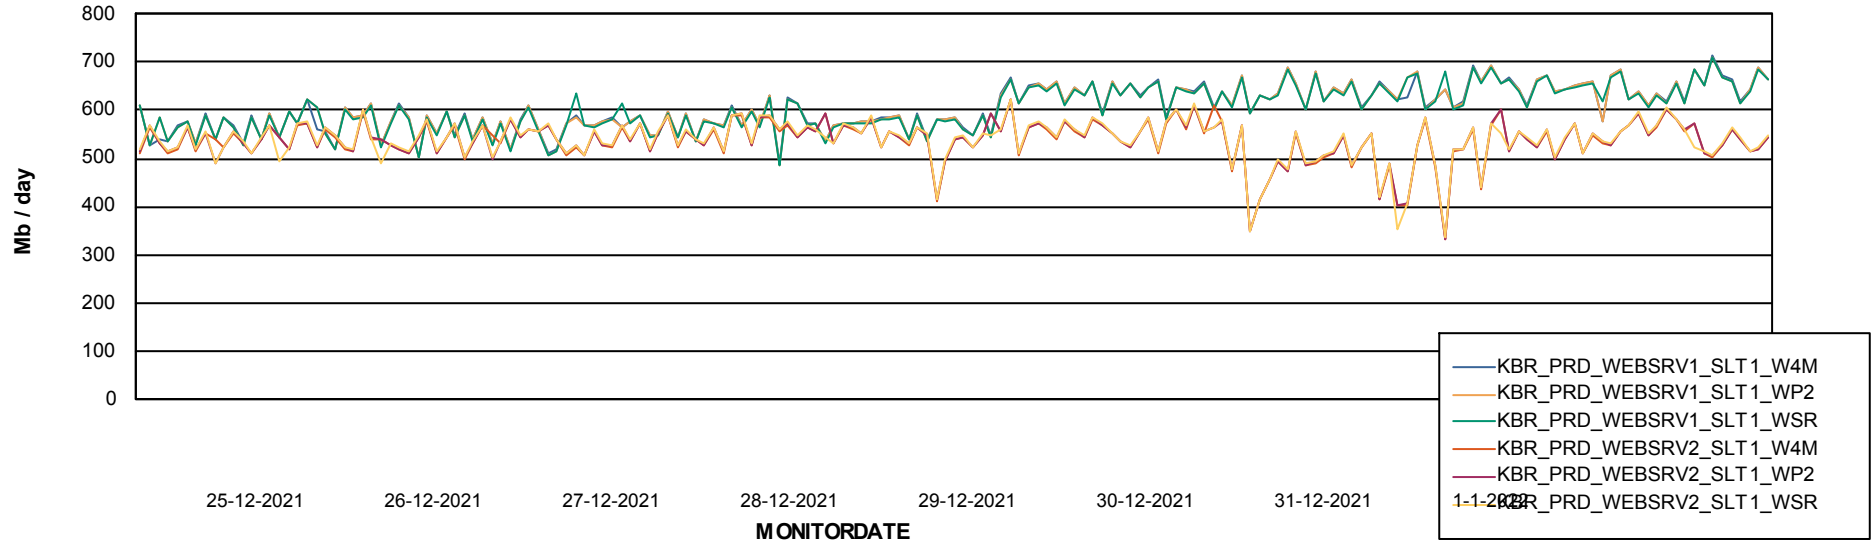

ABSSolute Web Component Services

Avg memory used per ABS Web component