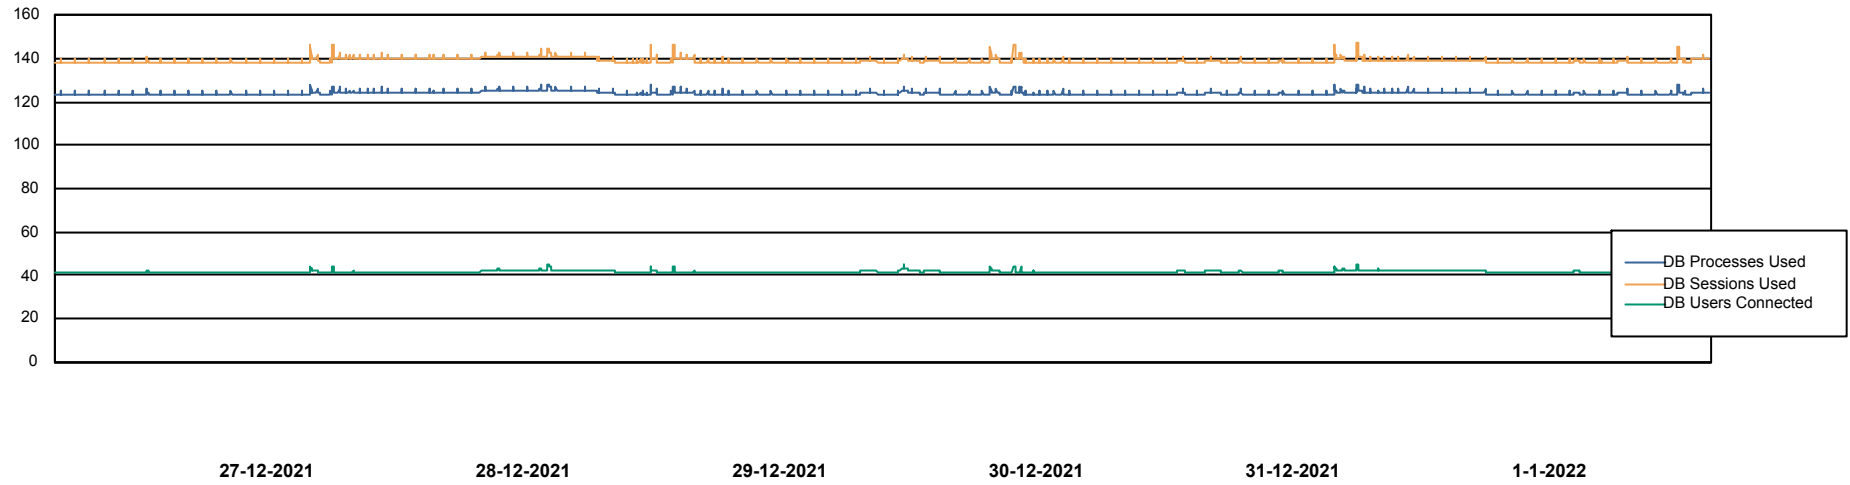

Database Performance KBR_PRD_DB-SRV1_DB