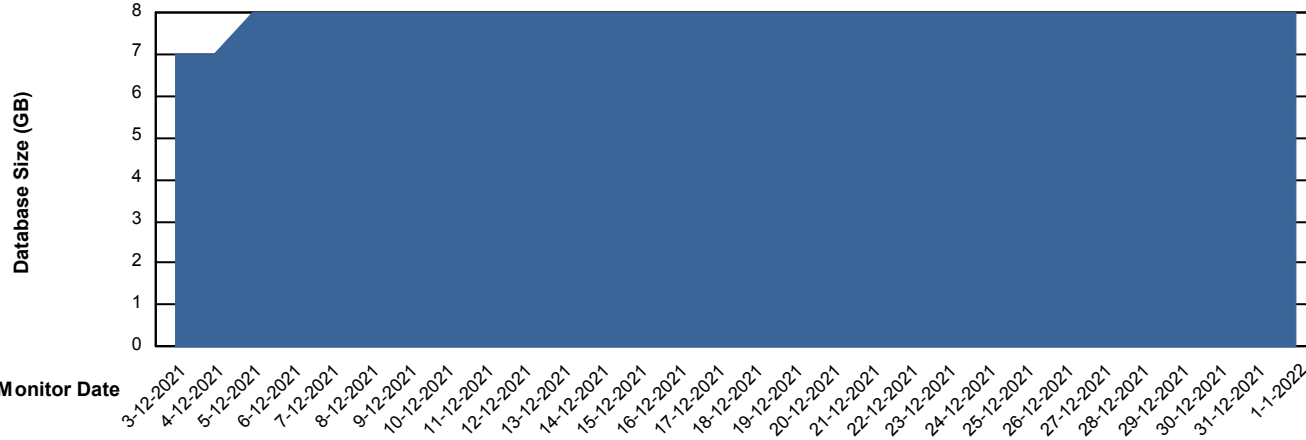

DATABASE SIZE KBR_PRD_DB-SRV1_DB

Database growth over last month