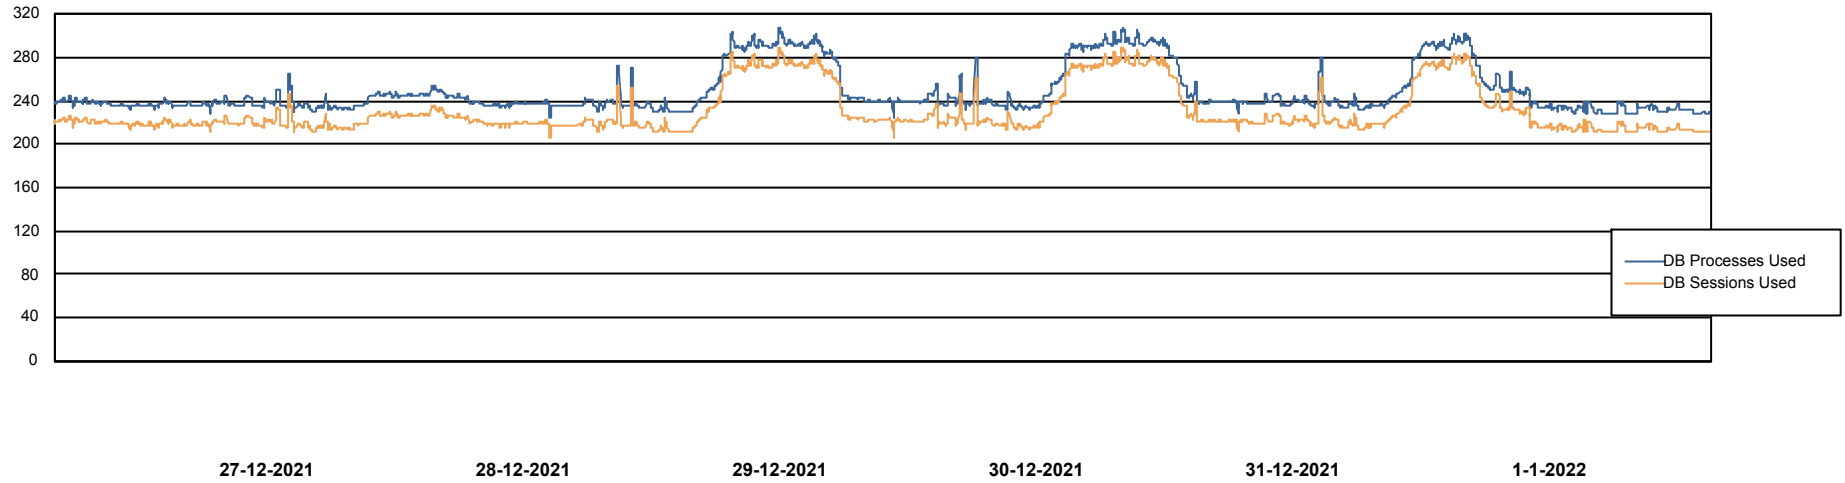

Weekly SLA Customer Report

Customer JSG_Production
 Database ID 102

Harddisk Usage JSG_PRD_YAR

	Free disk space on C: (%)	Total disk space on C: (Gb)	Used disk space on C: (Gb)	Free disk space on D: (%)	Total disk space on D: (Gb)	Used disk space on D: (Gb)
1-1-2022	29	149	107	61	750	292
31-12-2021	29	149	107	63	750	279
30-12-2021	29	149	107	63	750	278
29-12-2021	29	149	106	63	750	277
28-12-2021	29	149	106	63	750	279
27-12-2021	30	149	105	63	750	279
26-12-2021	30	149	105	63	750	280

Weekly SLA Customer Report

Customer JSG_Production
Database ID 102

Database Performance JSG_PRD_PICARD_DB

DB Processes Max 0
DB Processes Max 4
DB Processes Max 1,000

Weekly SLA Customer Report

Customer JSG_Production
Database ID 102