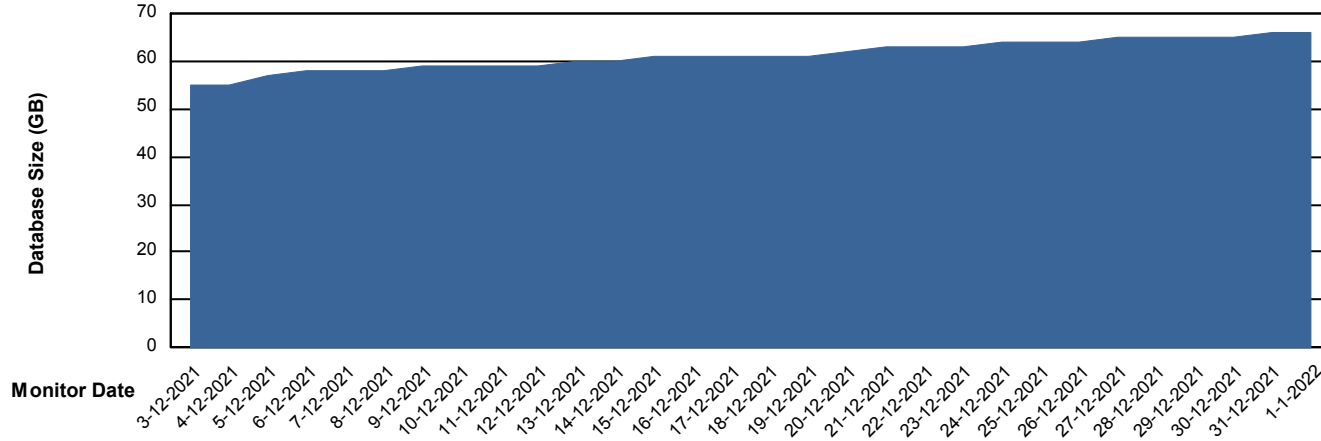

Database Performance JSG_PRD_RIKER_DB

DB Processes Max 4
DB Processes Max 0
DB Processes Max 1,000

Weekly SLA Customer Report

Customer JSG_Production
Database ID 102

Database Performance JSG_PRD_YAR

DB Processes Max 1,000

Weekly SLA Customer Report

Customer JSG_Production
Database ID 102

DATABASE SIZE JSG_PRD_PICARD_DB

Database growth over last month

DATABASE SIZE JSG_PRD_YAR

Database growth over last month

Weekly SLA Customer Report