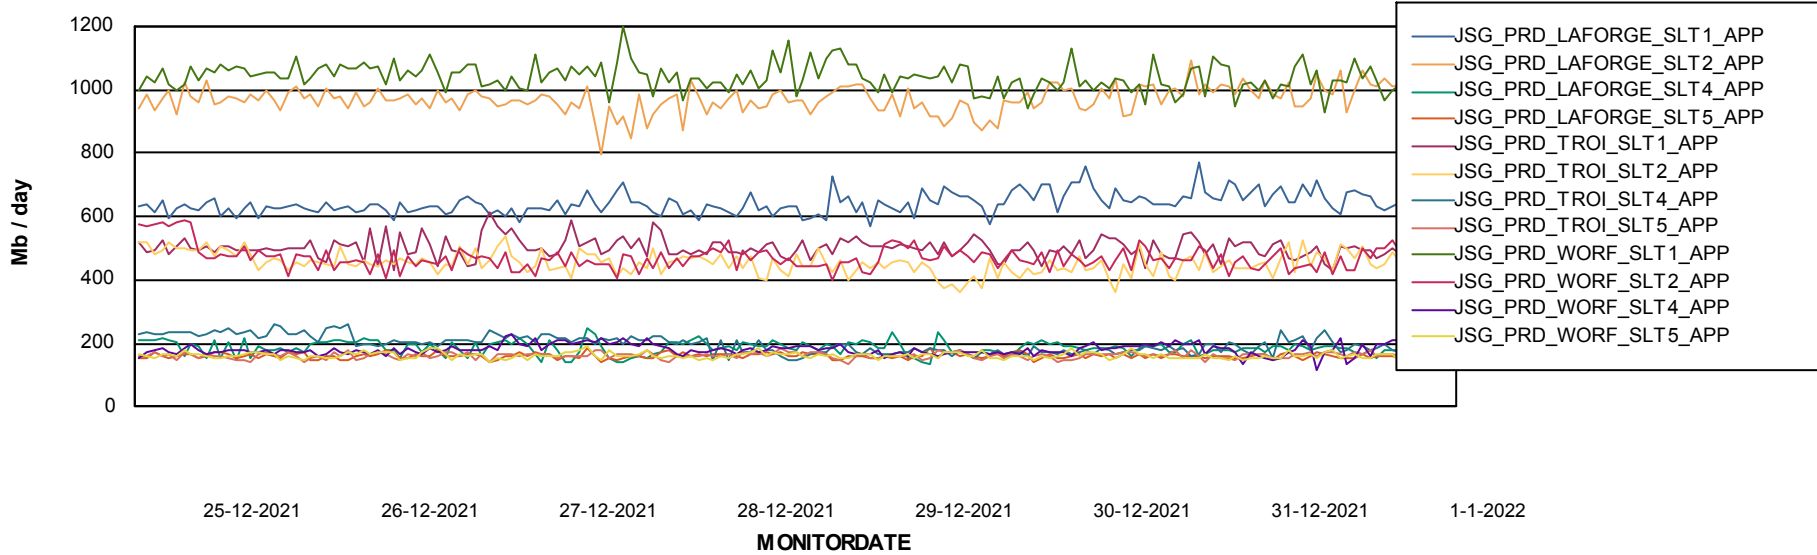

ABSSolute Application Server Services

Avg memory used per ABS Server Service