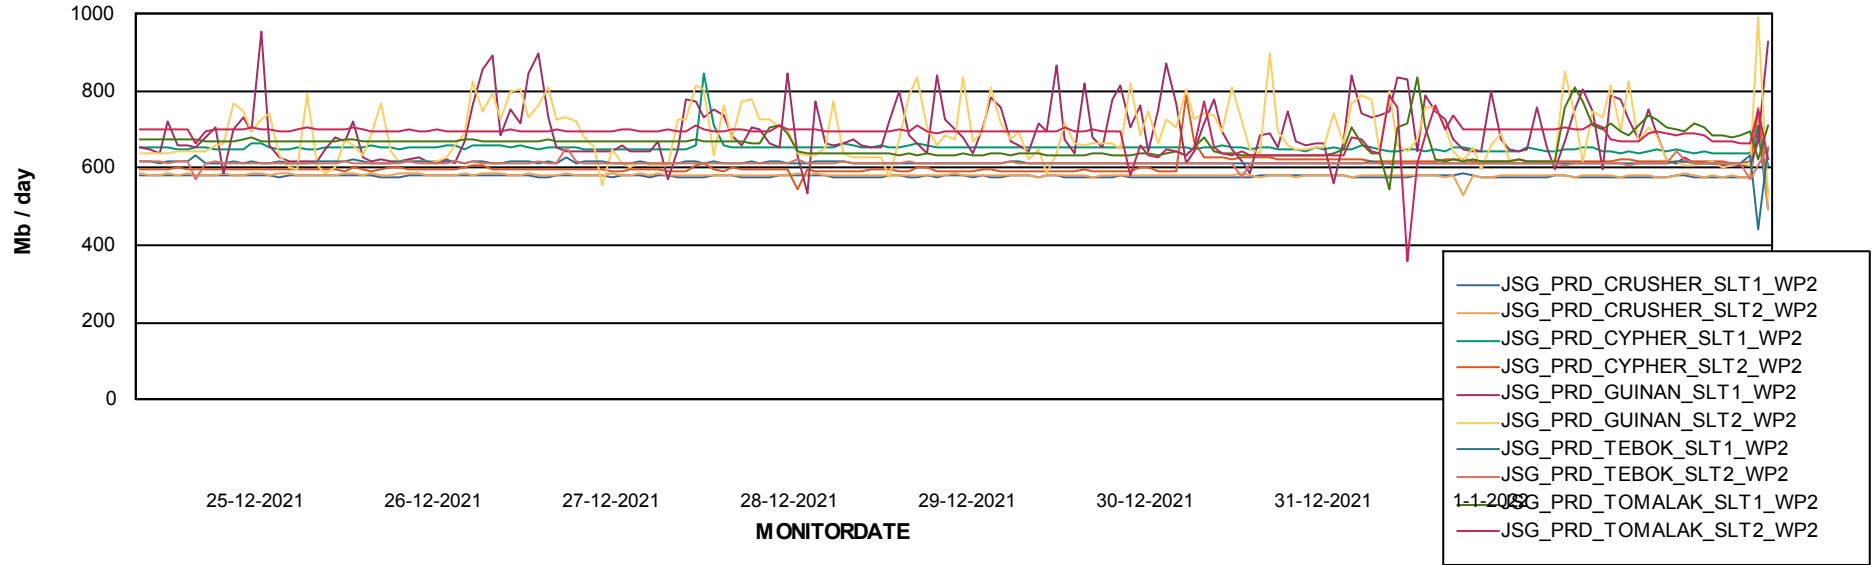

ABSSolute Application ReportServer Services

Avg memory used per ReportServer Service

Weekly SLA Customer Report

Customer JSG_Production
Database ID 102

ABSSolute Web Component Services

Avg memory used per ABS Web component