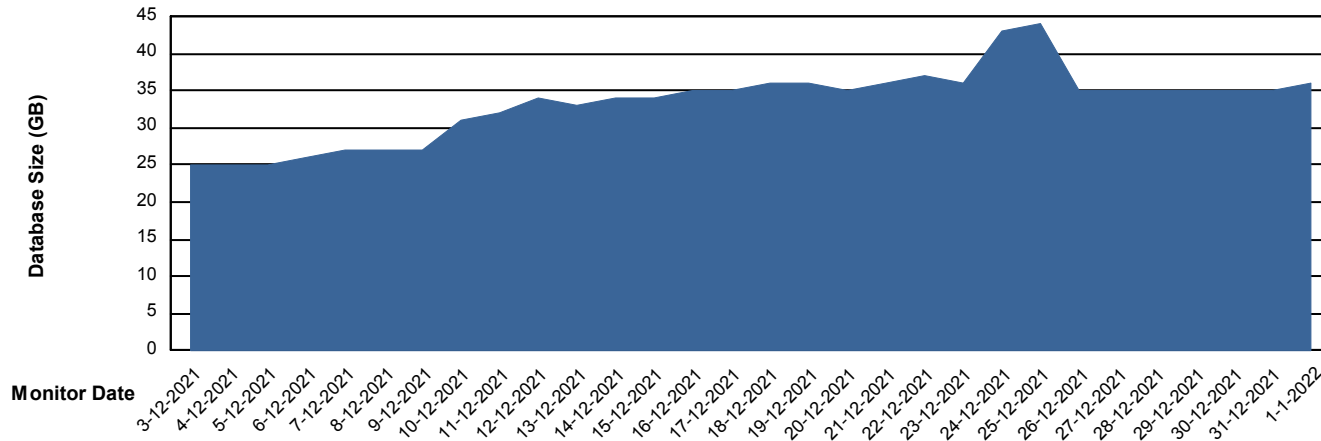

Weekly SLA Customer Report

Customer JSG_Production
Database ID 102

DATABASE SIZE JSG_PRD_PICARD_DB

Database growth over last month

DATABASE SIZE JSG_PRD_YAR

Database growth over last month

Weekly SLA Customer Report