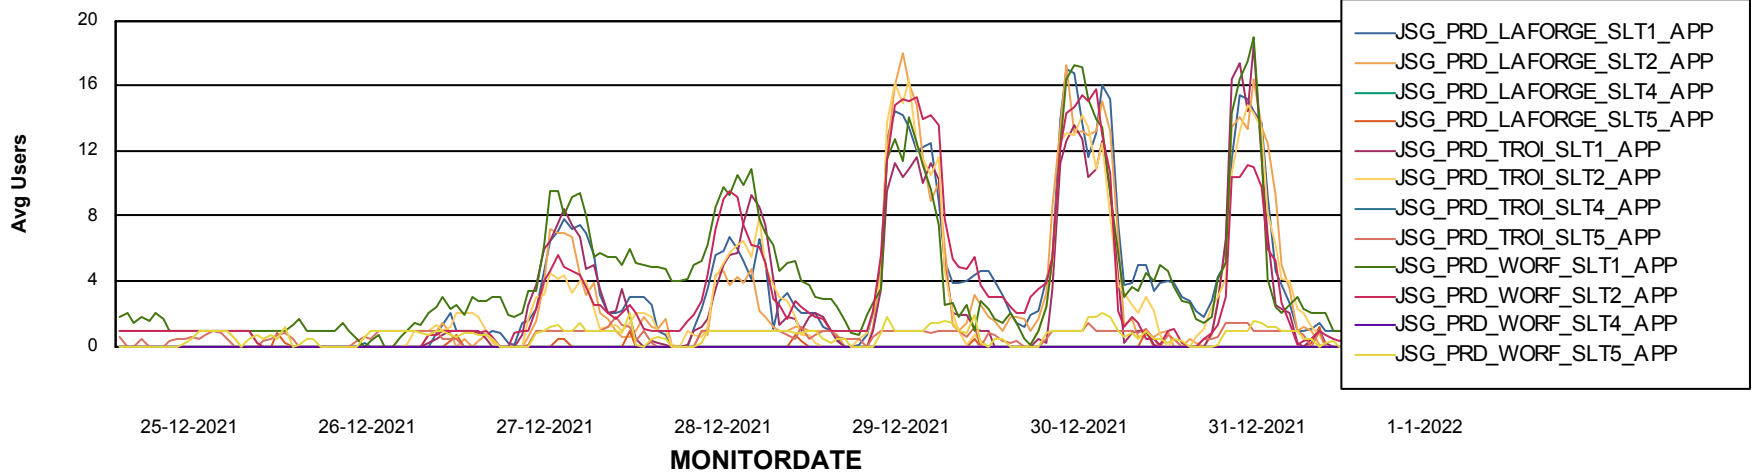

Weekly SLA Customer Report

Customer JSG_Production
Database ID 102

BI last ETL error for	JSG_PRD_YAR
wo, 29-12-2021	None
za, 1-01-2022	None
vr, 31-12-2021	None
do, 30-12-2021	None
za, 1-01-2022	None
zo, 26-12-2021	ORA-01555: snapshot too old: rollback segment number 5 with name "_SYSSMU5_3932190854\$" too small
ma, 27-12-2021	ORA-01555: snapshot too old: rollback segment number 5 with name "_SYSSMU5_3932190854\$" too small
ma, 27-12-2021	None
ma, 27-12-2021	None
wo, 29-12-2021	None
zo, 26-12-2021	None
di, 28-12-2021	None
do, 30-12-2021	None
vr, 31-12-2021	None
zo, 26-12-2021	None
di, 28-12-2021	None

Weekly SLA Customer Report

Customer JSG_Production
Database ID 102

ABSSolute Application Server Services

Avg memory used per ABS Server Service

Avg users per day per ABS server

Weekly SLA Customer Report

Customer JSG_Production
Database ID 102