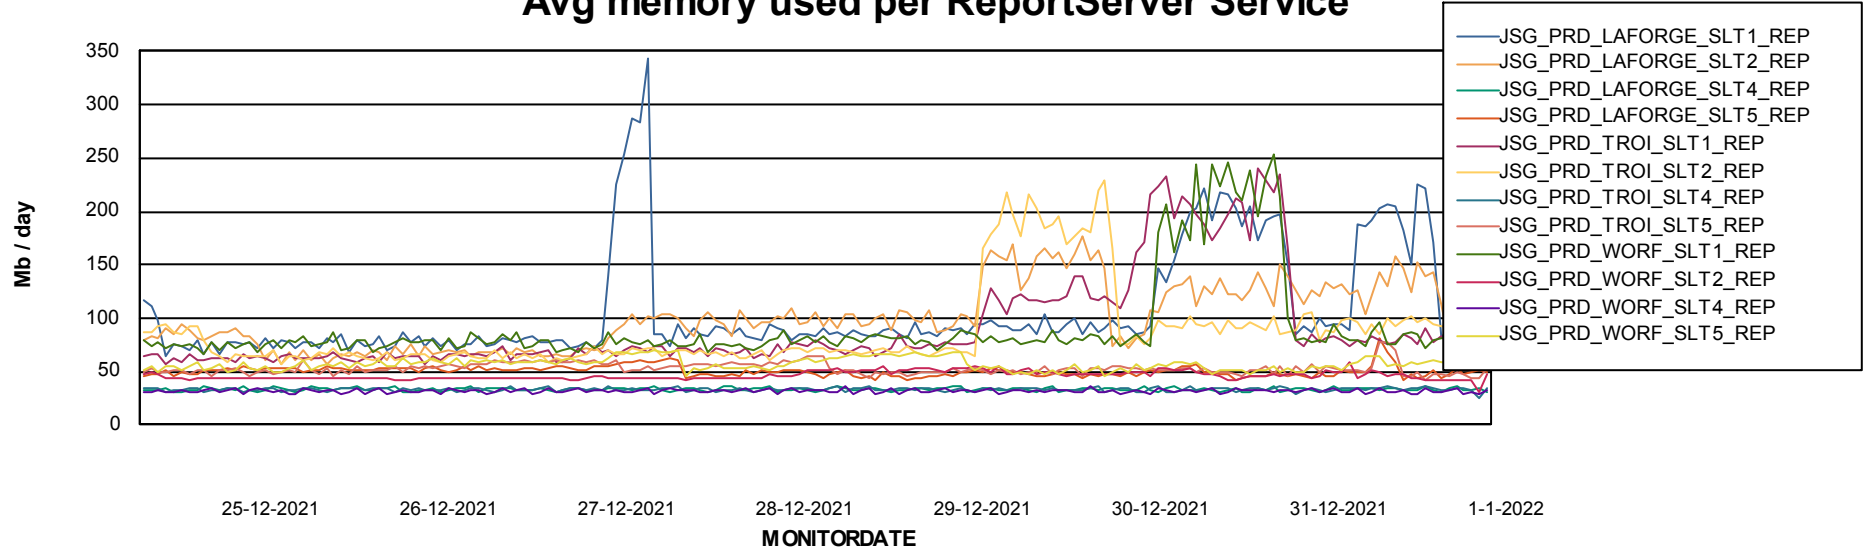

ABSSolute Application ReportServer Services

Avg memory used per ReportServer Service