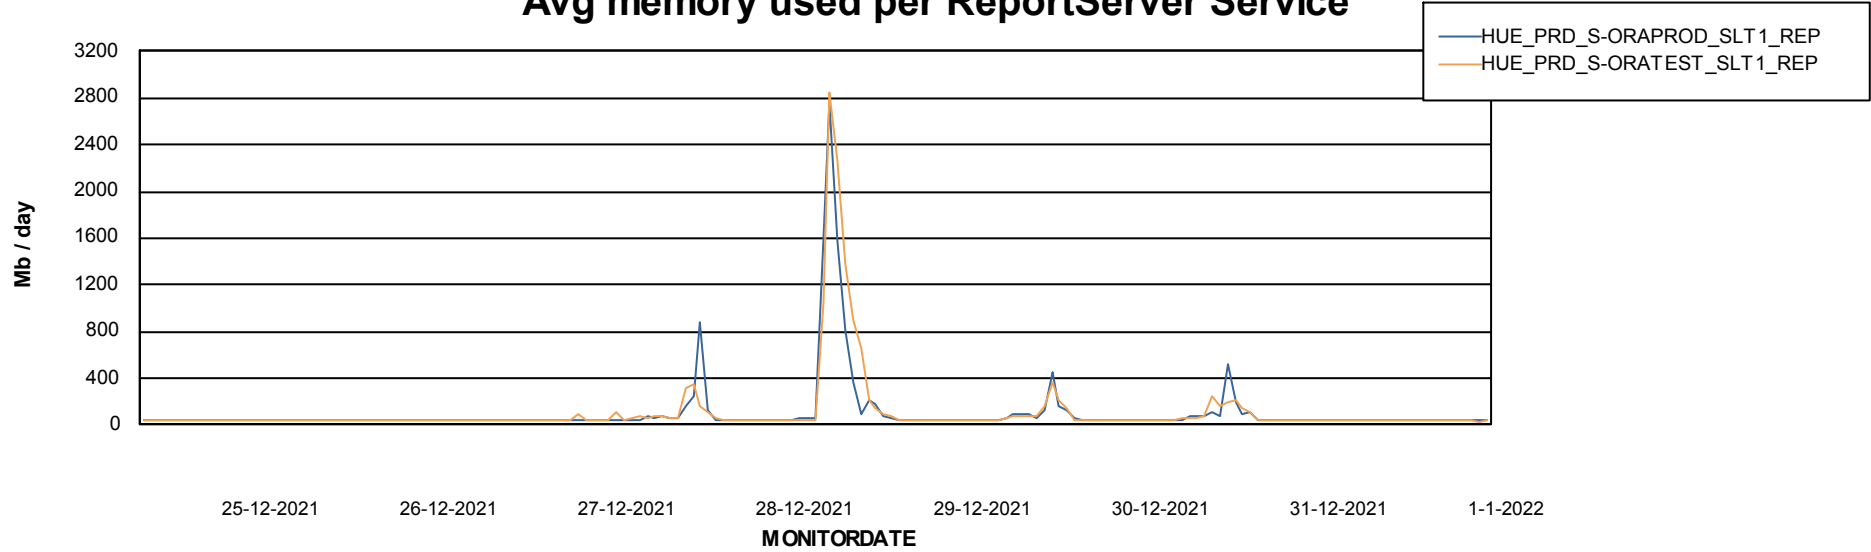

ABSSolute Application ReportServer Services

Avg memory used per ReportServer Service