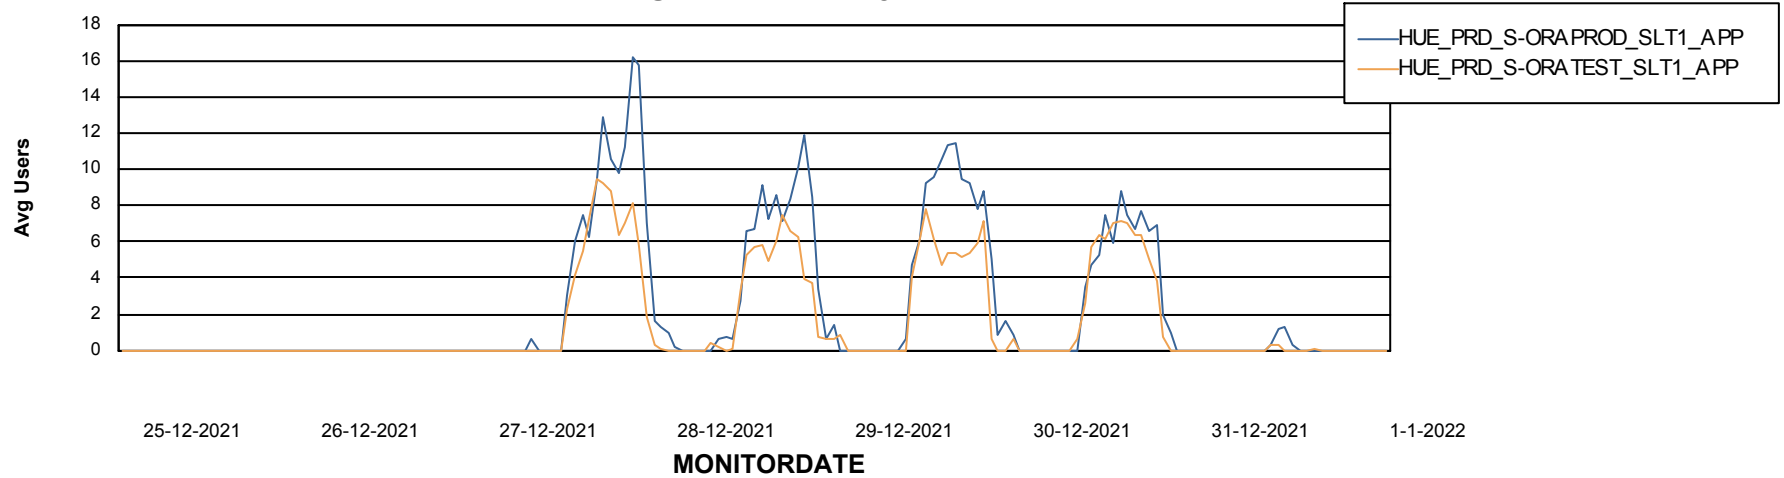

Weekly SLA Customer Report

Customer HUE_Production
Database ID 104

ABSSolute Application Server Services

Avg memory used per ABS Server Service

Avg users per day per ABS server

Weekly SLA Customer Report

Customer HUE_Production
Database ID 104