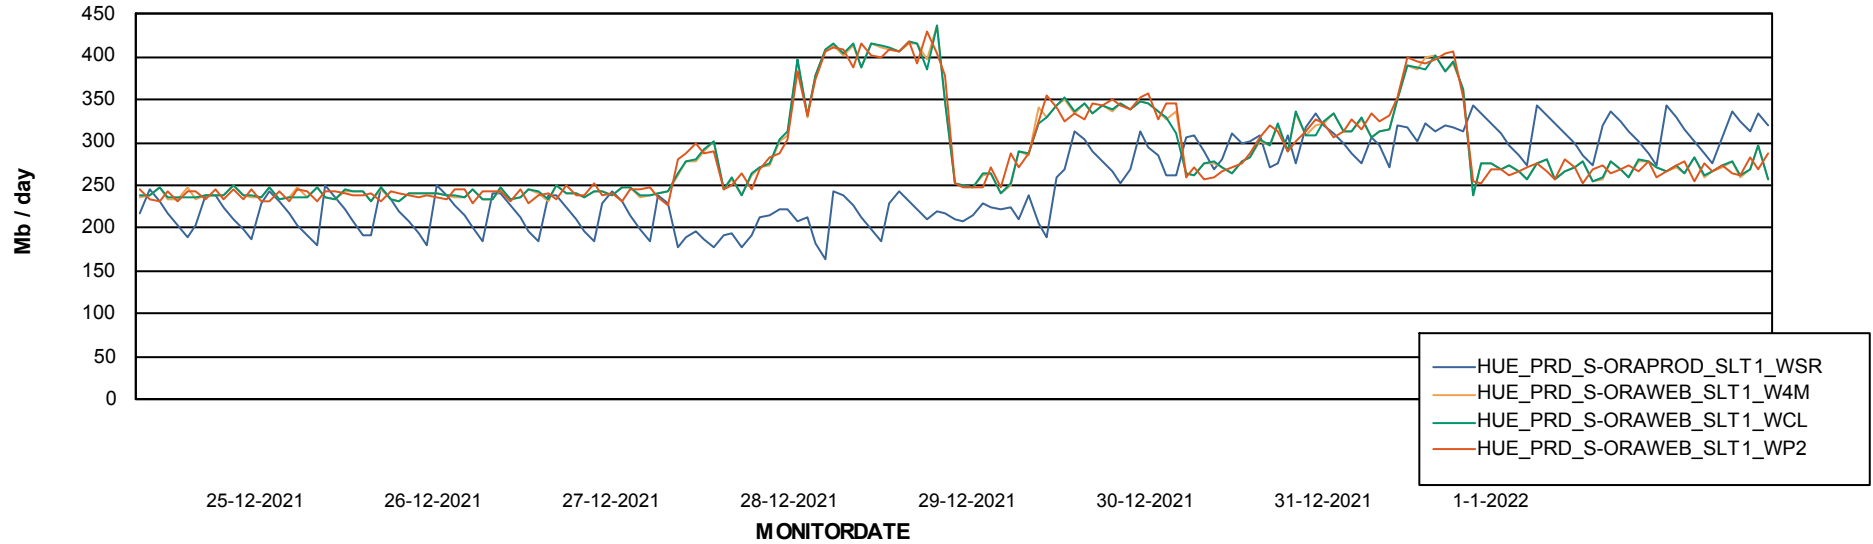

ABSSolute Application ReportServer Services

Avg memory used per ReportServer Service

Weekly SLA Customer Report

Customer HUE_Production
Database ID 104

ABSSolute Web Component Services

Avg memory used per ABS Web component