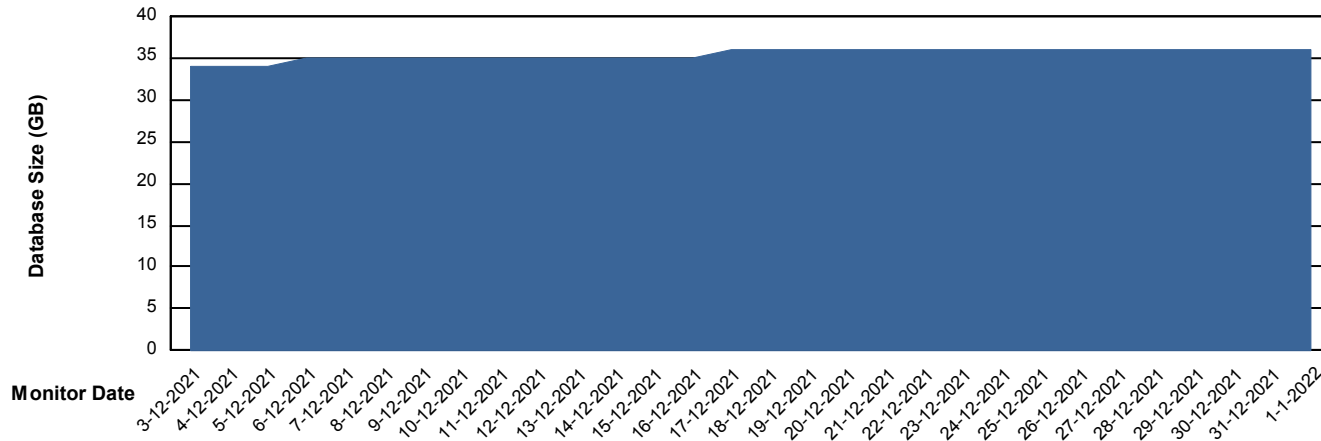

DATABASE SIZE HUE_PRD_S-ORAPROD_DB

Database growth over last month