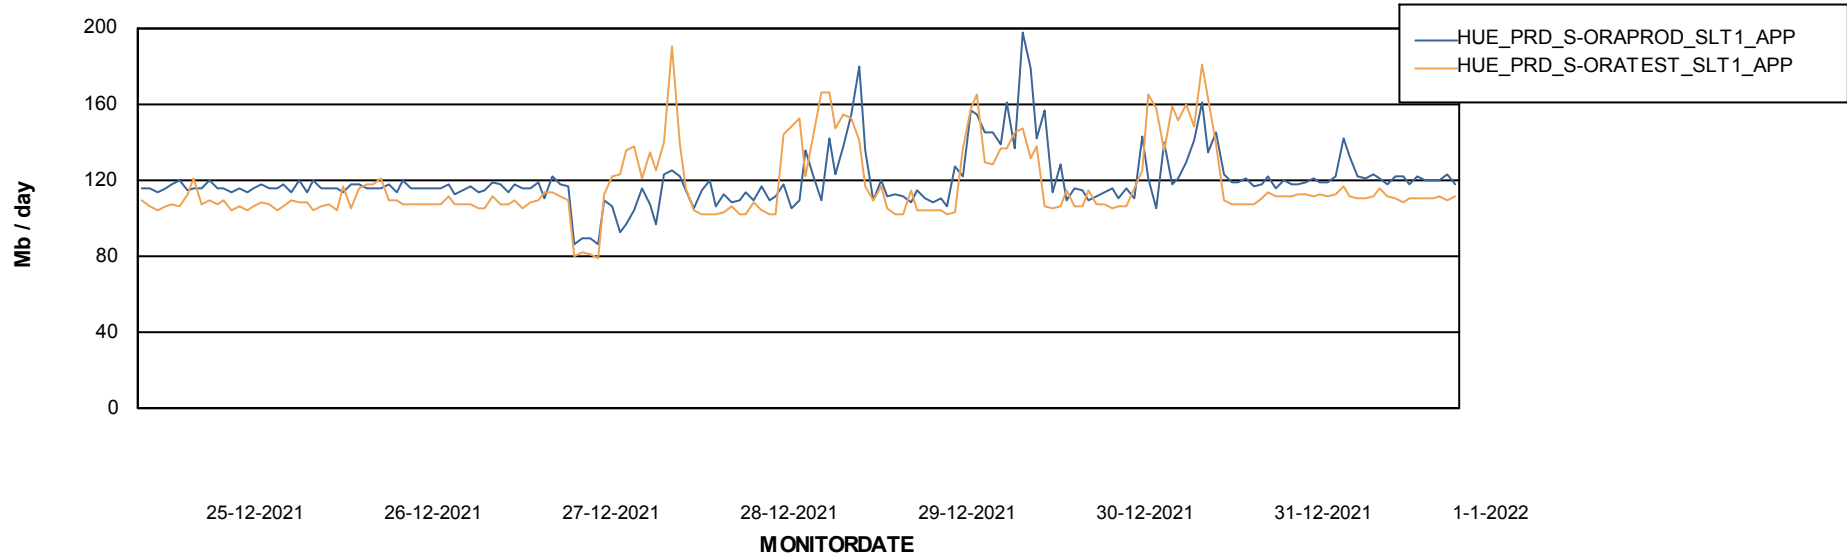

ABSSolute Application Server Services

Avg memory used per ABS Server Service