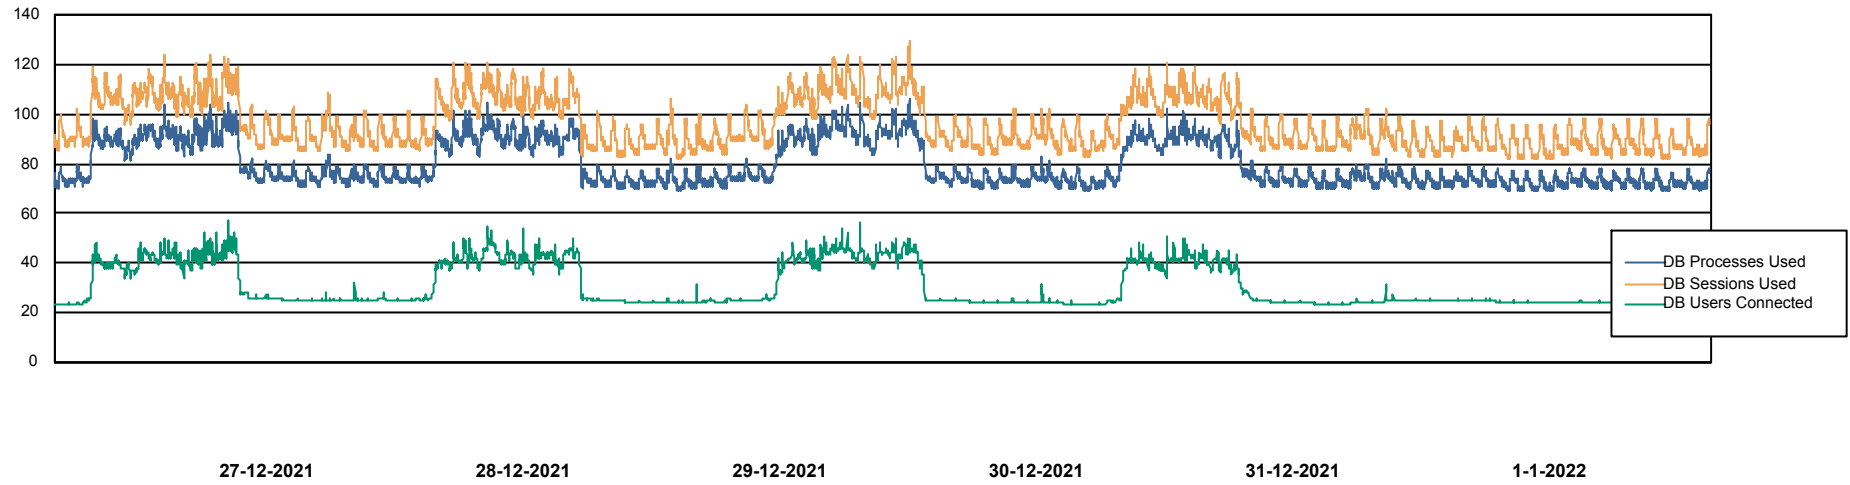

Weekly SLA Customer Report

Customer HUE_Production
Database ID 104

Database Performance HUE_PRD_S-ORABI_DB

Weekly SLA Customer Report

Customer HUE_Production
Database ID 104

Database Performance HUE_PRD_S-ORAPROD_DB