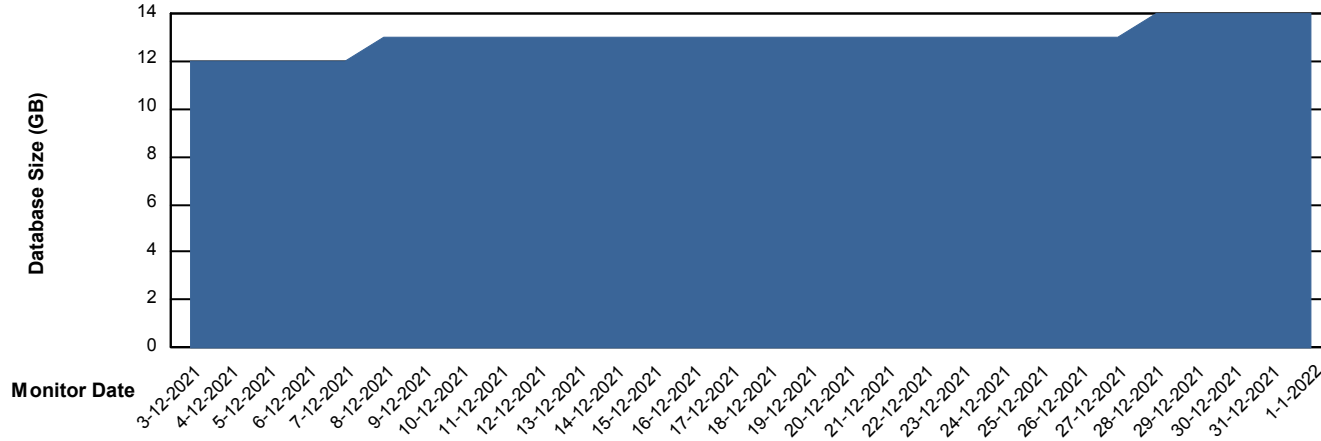

DATABASE SIZE HUE_PRD_S-ORABI_DB

Database growth over last month