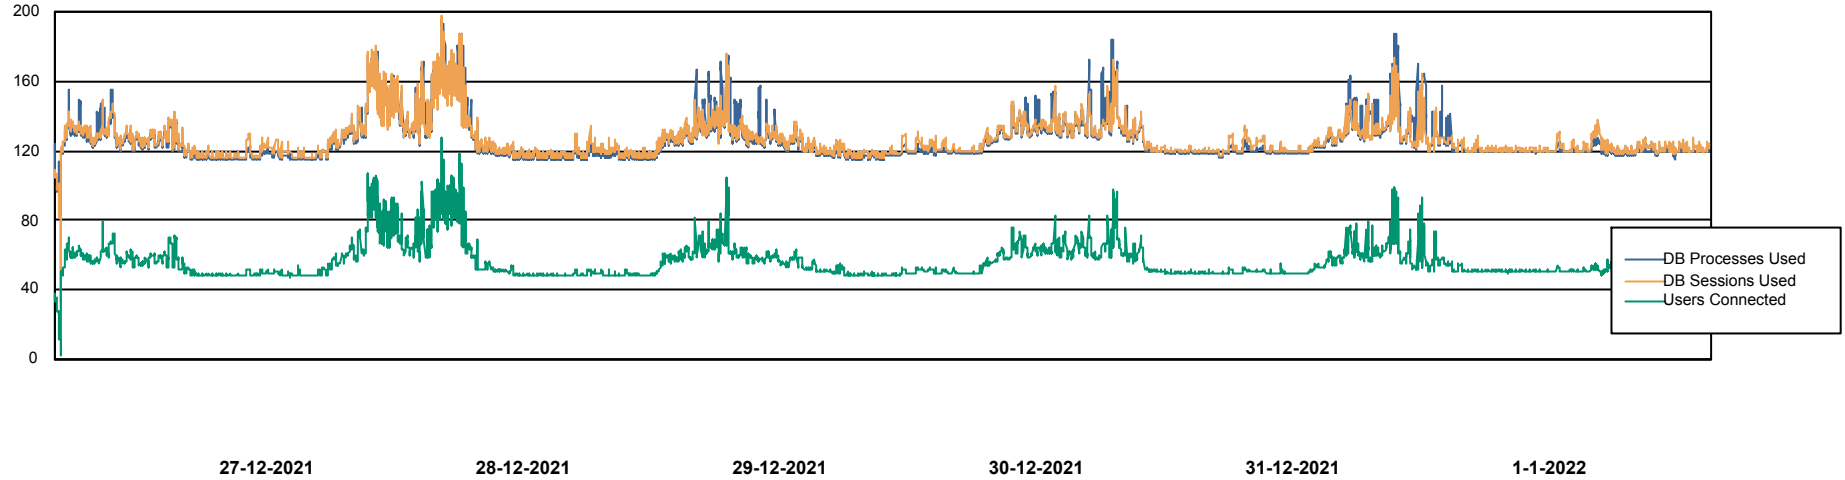

Database Performance ELJDB_Production

DB Processes Max 600
DB Sessions Max 924