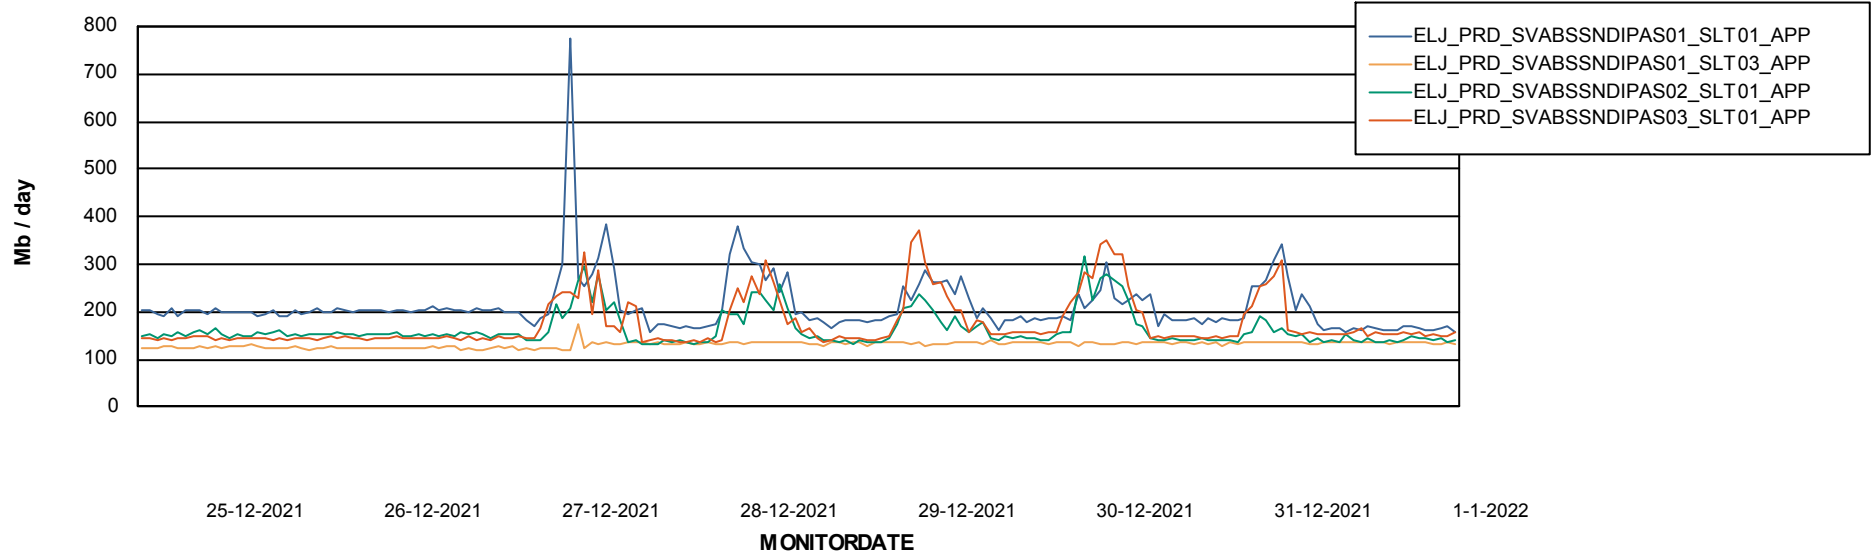

ABSSolute Application Server Services

Avg memory used per ABS Server Service