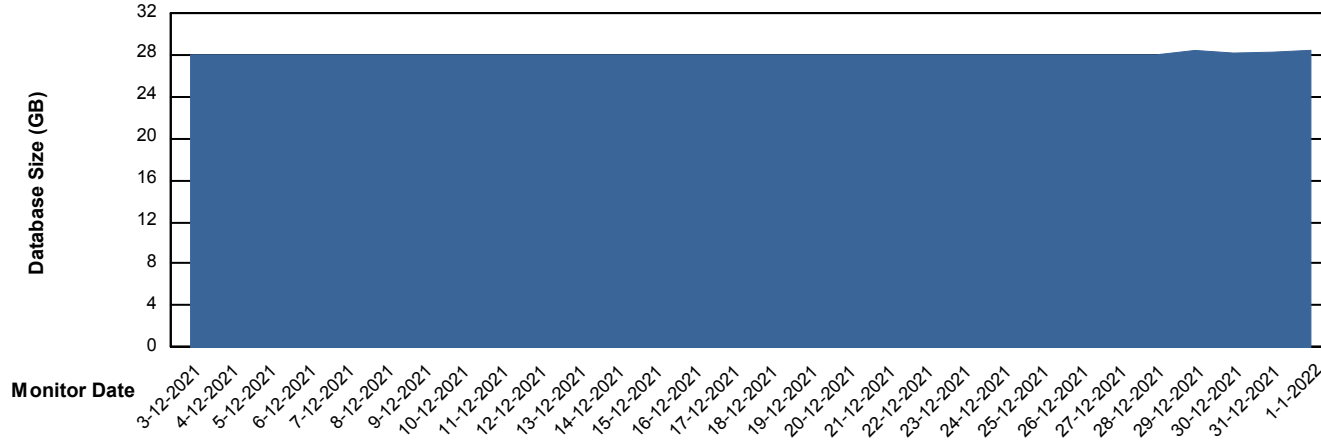

DATABASE SIZE ELJDB_PRD_BI

Database growth over last month