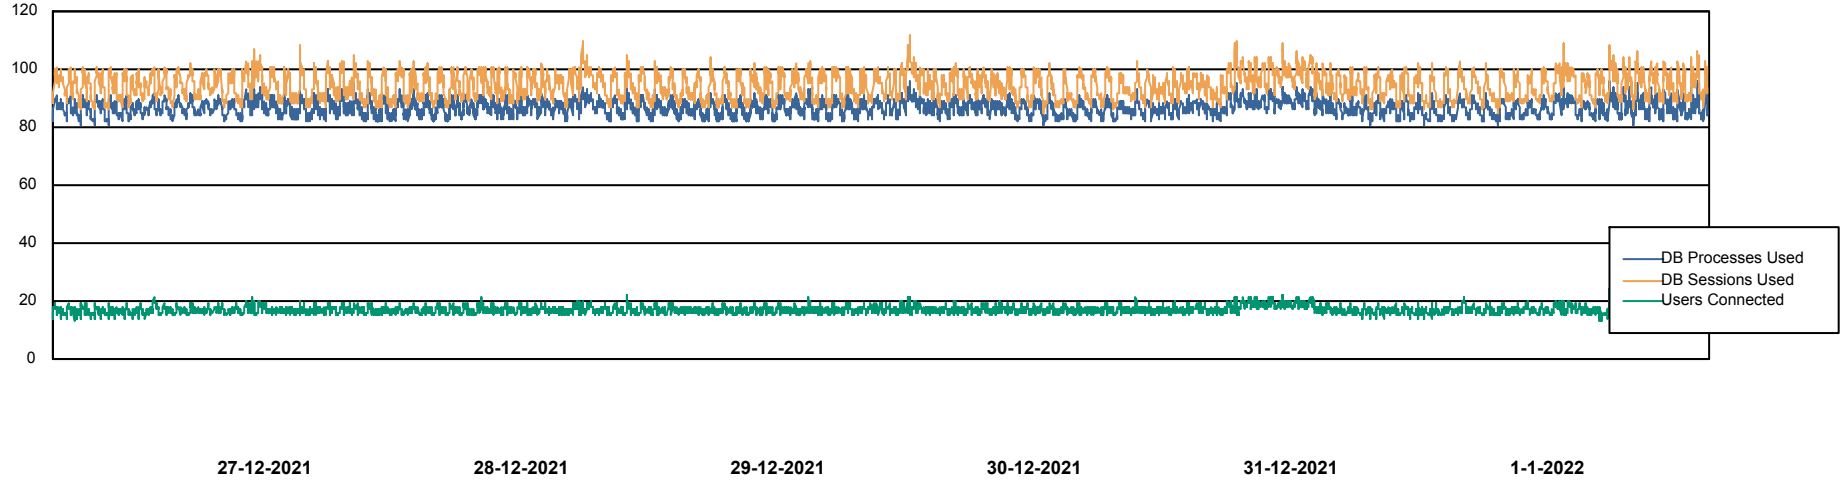

Database Performance ELJDB_PRD_BI

DB Processes Max 1,000
DB Sessions Max 1,524