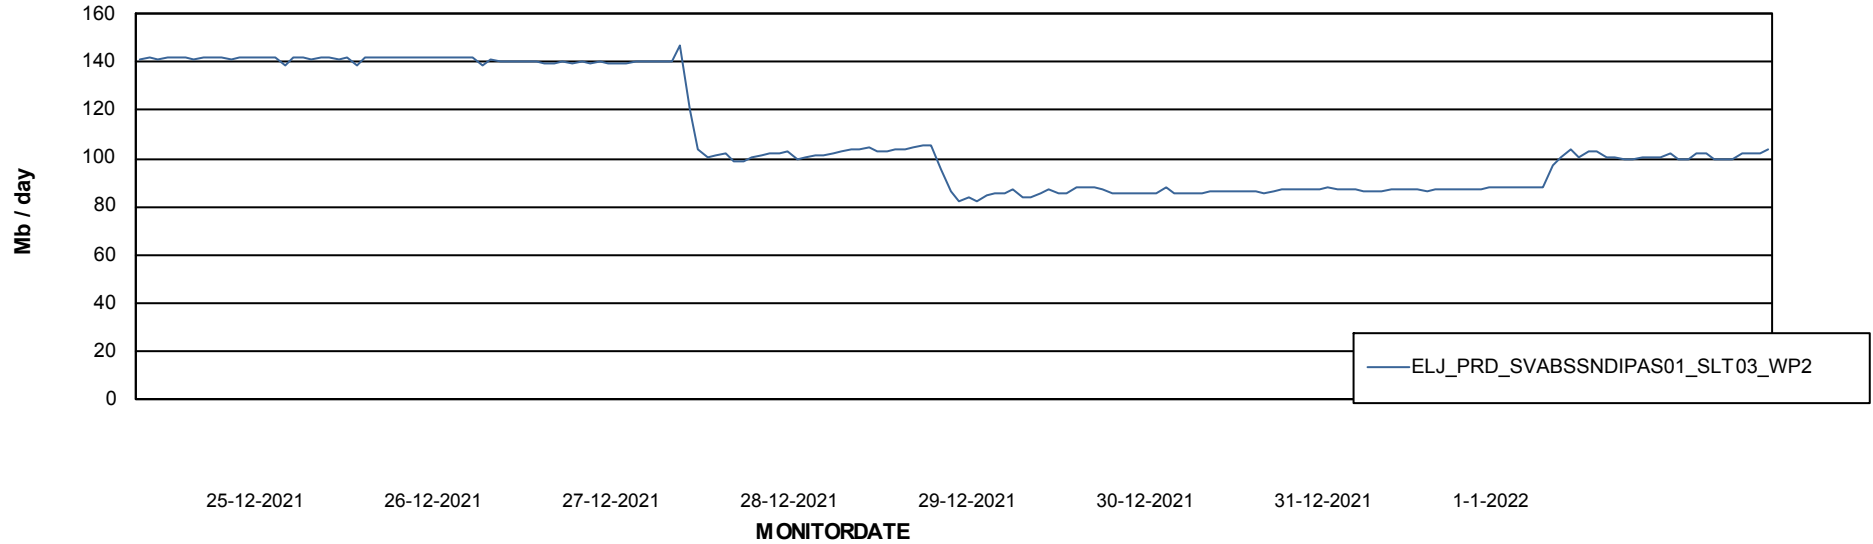

ABSSolute Web Component Services

Avg memory used per ABS Web component