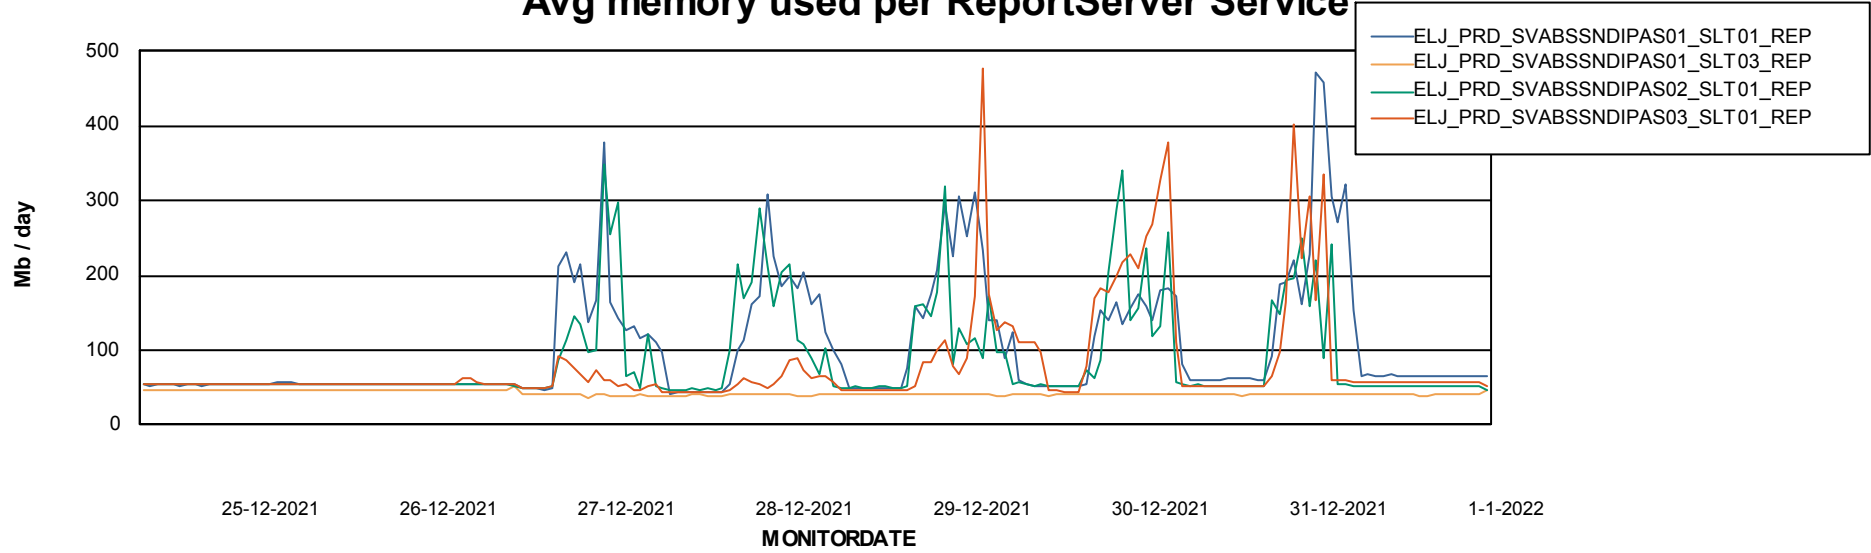

ABSSolute Application ReportServer Services

Avg memory used per ReportServer Service