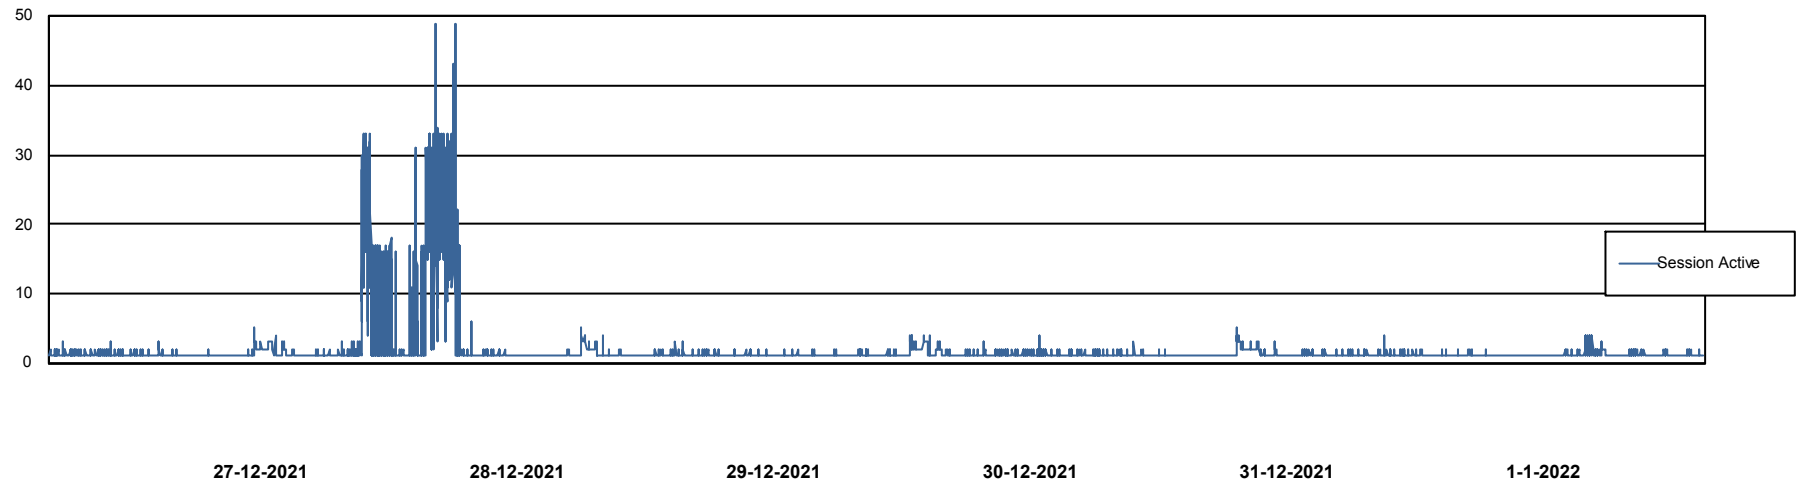

Database Performance ELJDB_Production

DB Processes Max 600
DB Sessions Max 924