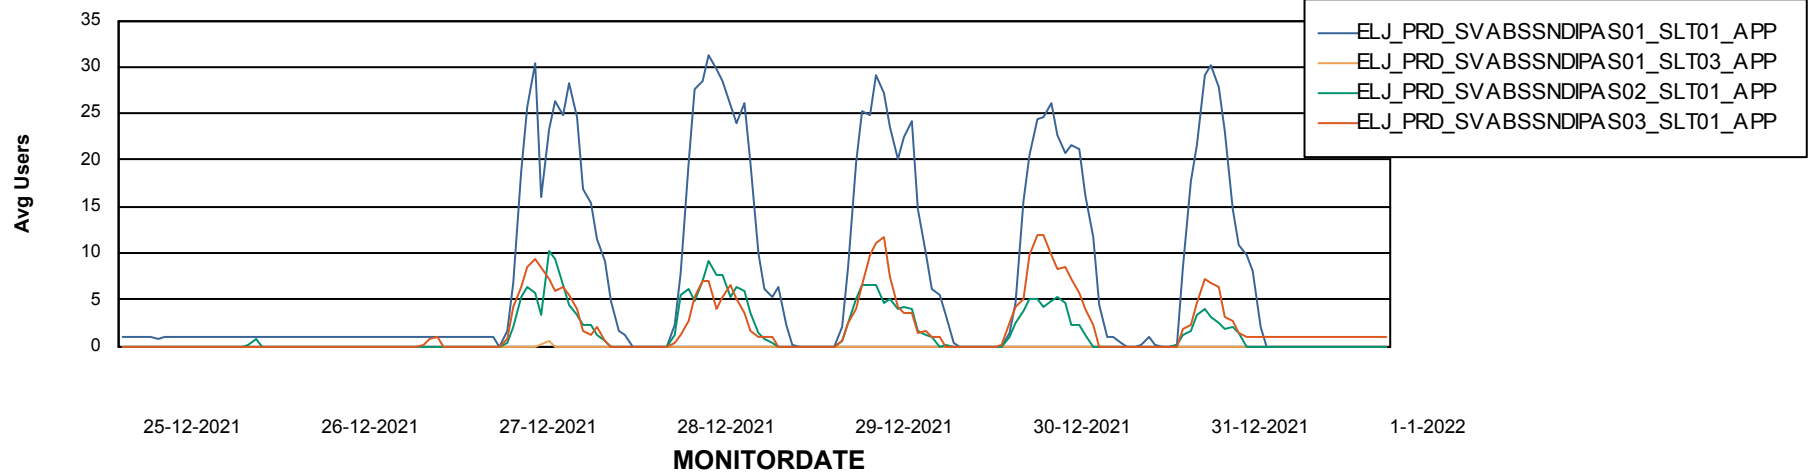

Avg users per day per ABS server