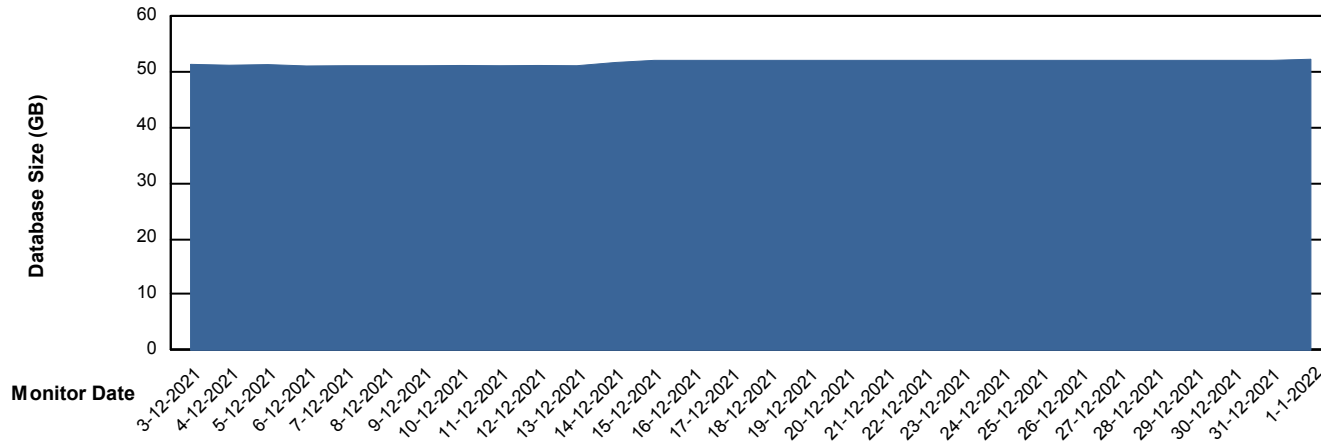

DATABASE SIZE ELJDB_Production

Database growth over last month