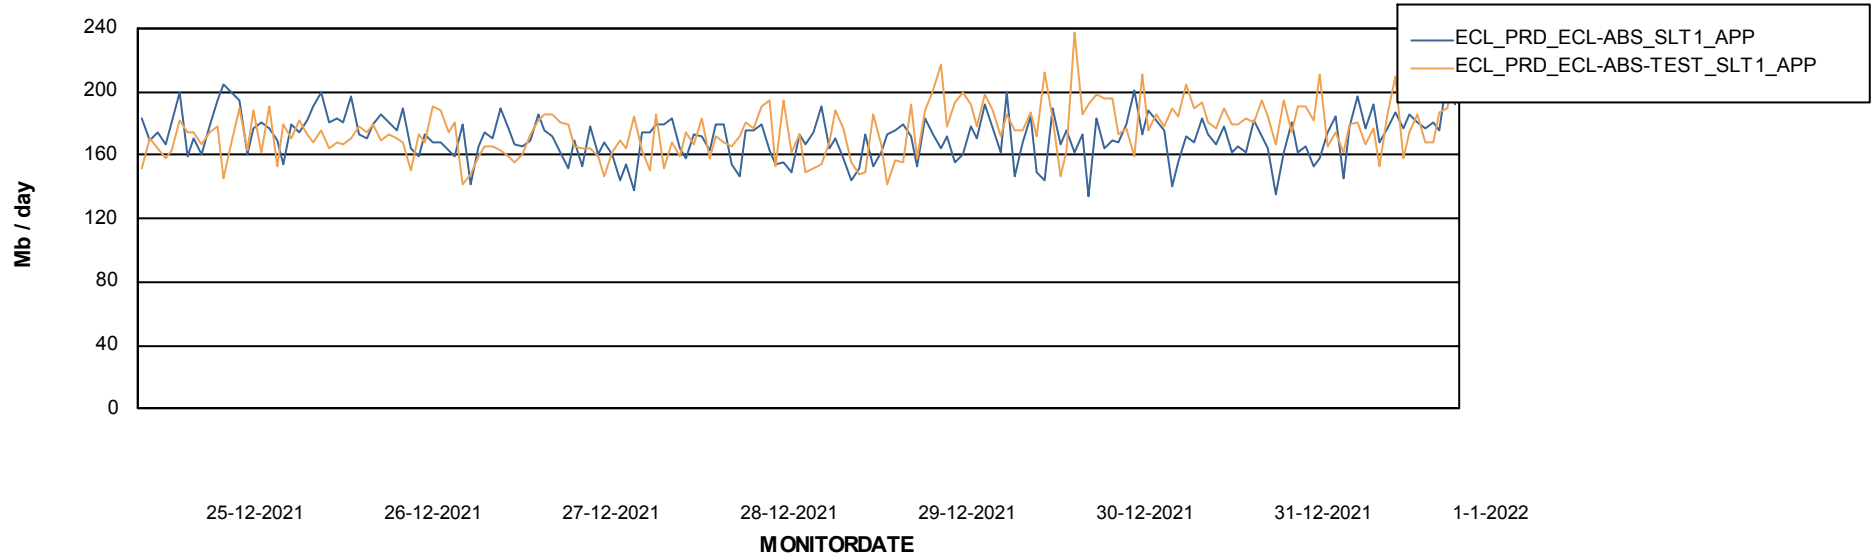

ABSSolute Application Server Services

Avg memory used per ABS Server Service