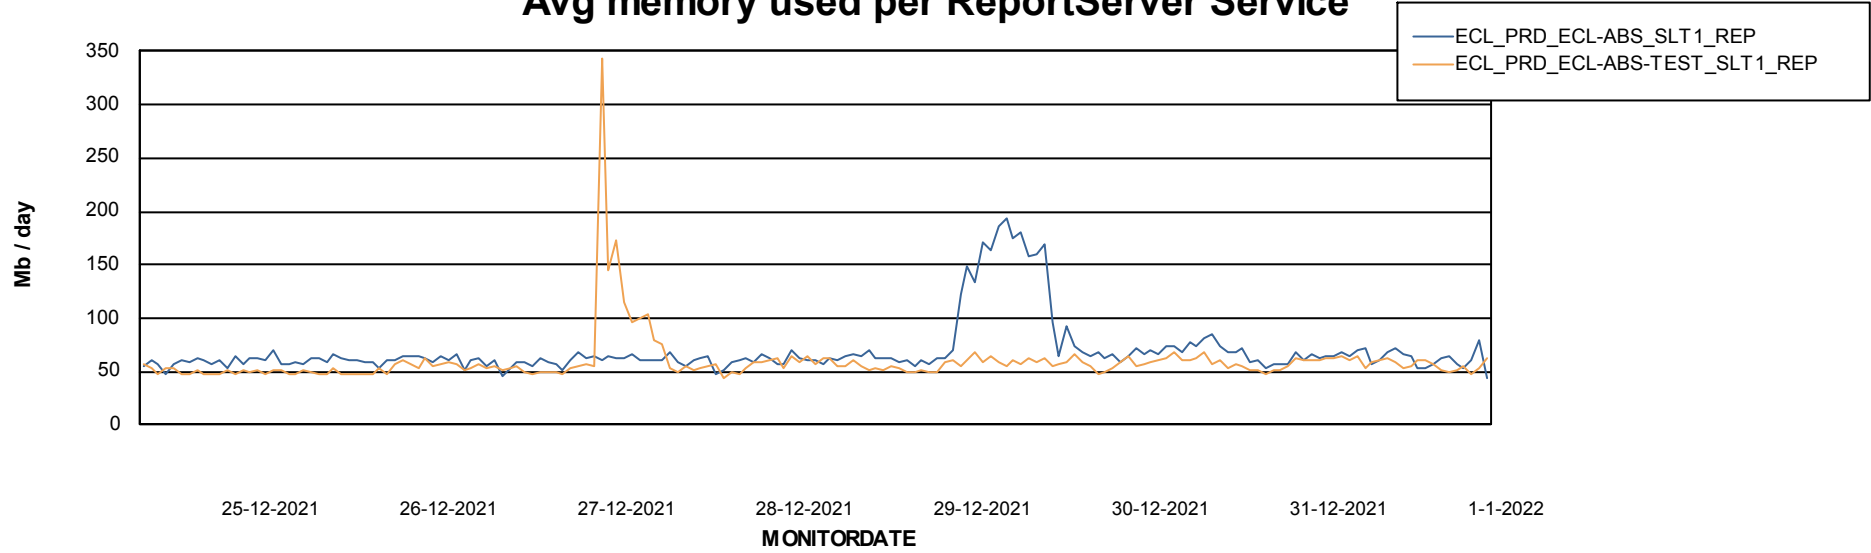

ABSSolute Application ReportServer Services

Avg memory used per ReportServer Service