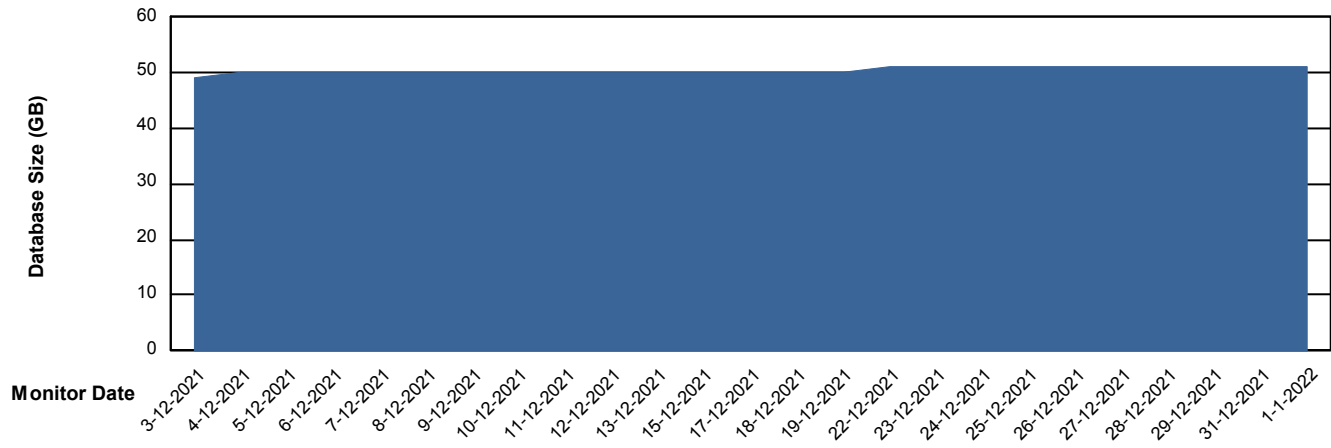

DATABASE SIZE ECLDB_Production

Database growth over last month