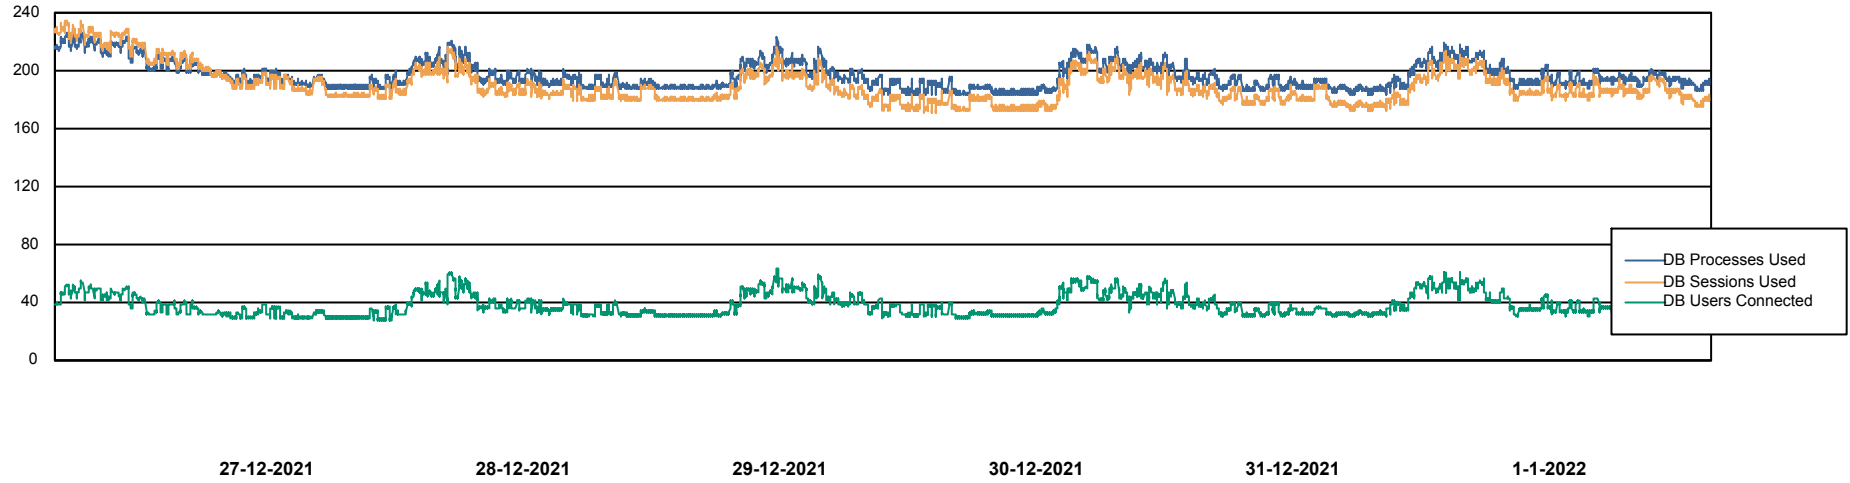

Database Performance ECLDB_Production