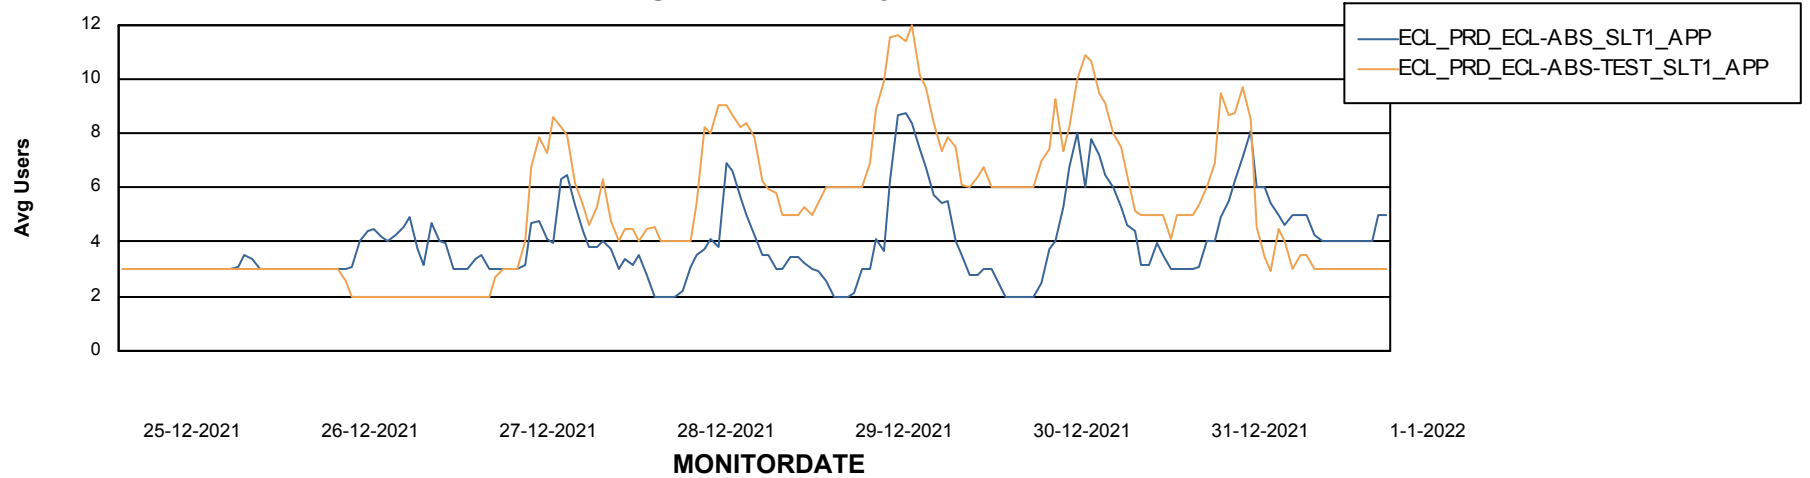

Avg users per day per ABS server