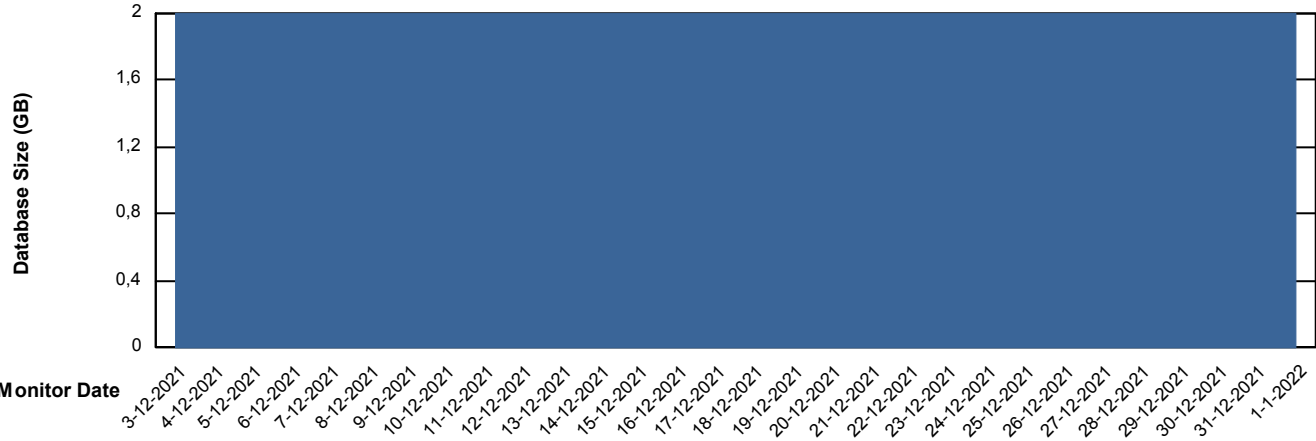

DATABASE SIZE DFDDDB_Production

Database growth over last month