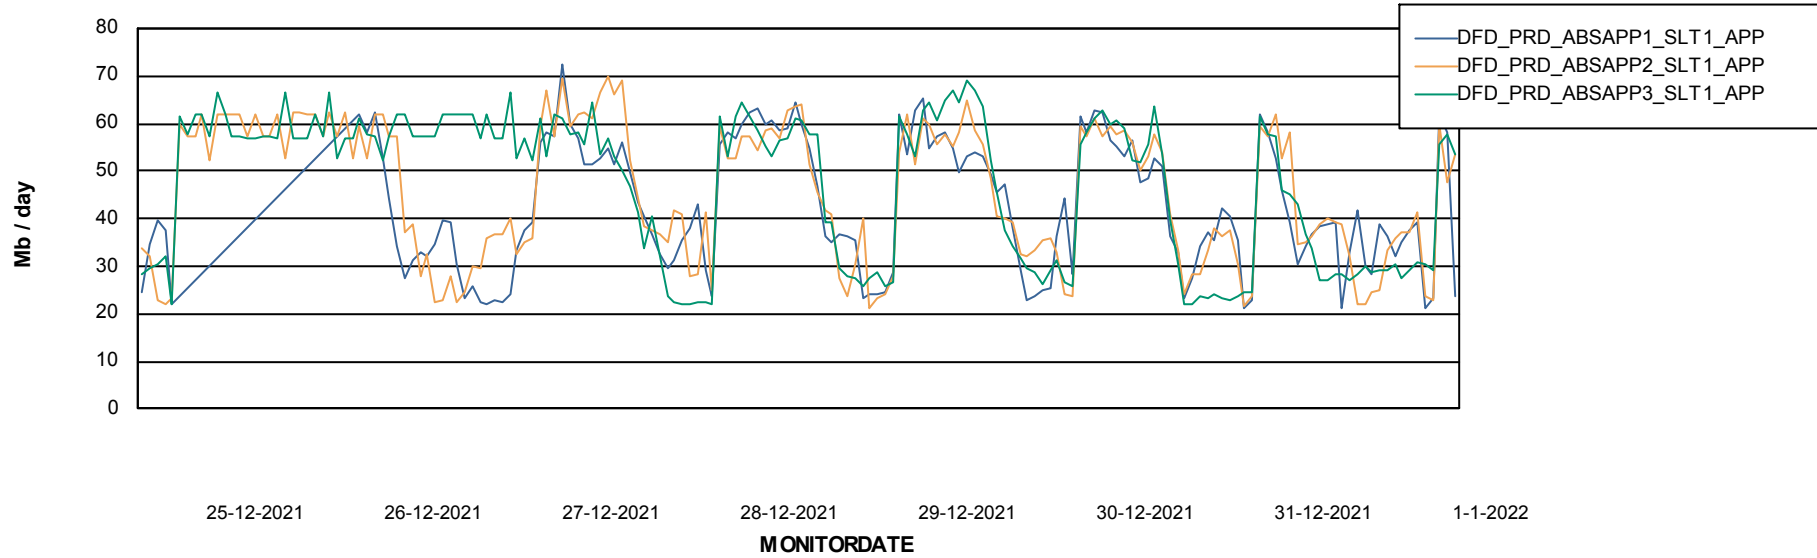

ABSSolute Application Server Services

Avg memory used per ABS Server Service