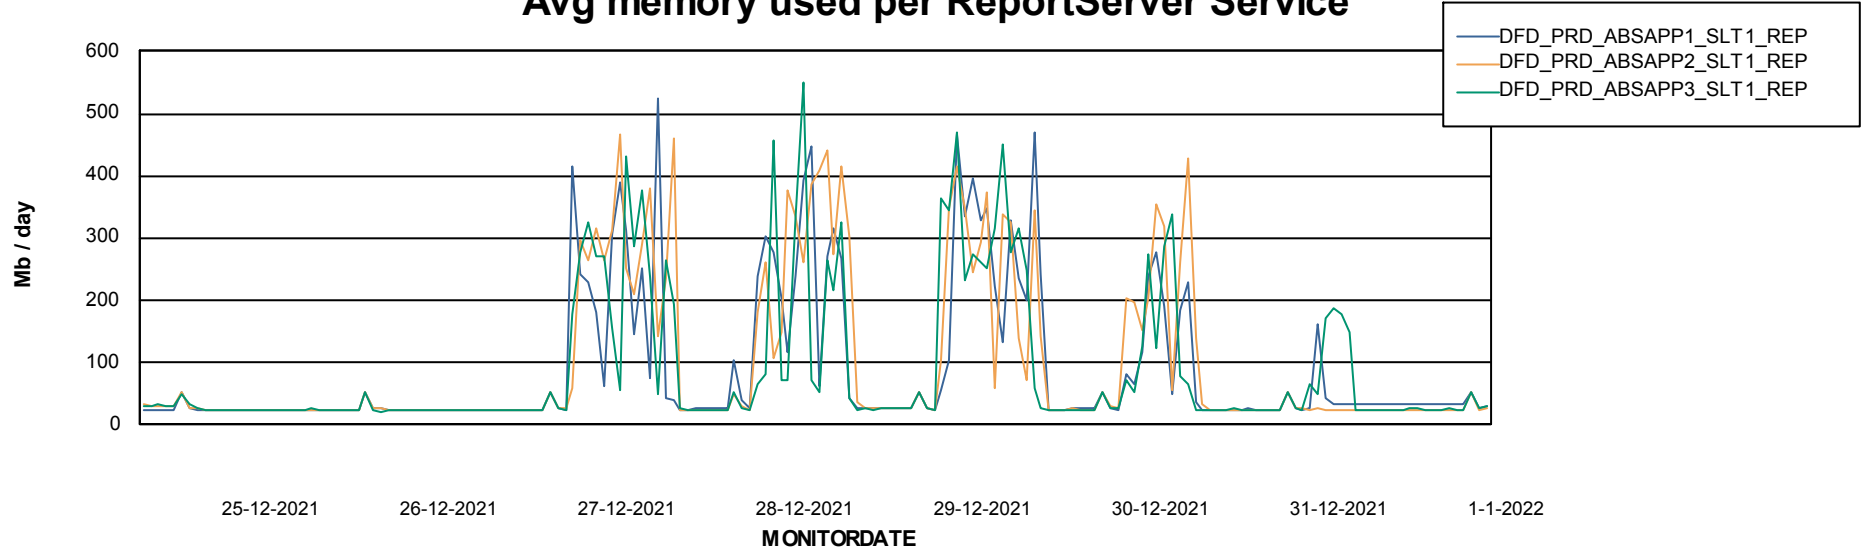

ABSSolute Application ReportServer Services

Avg memory used per ReportServer Service