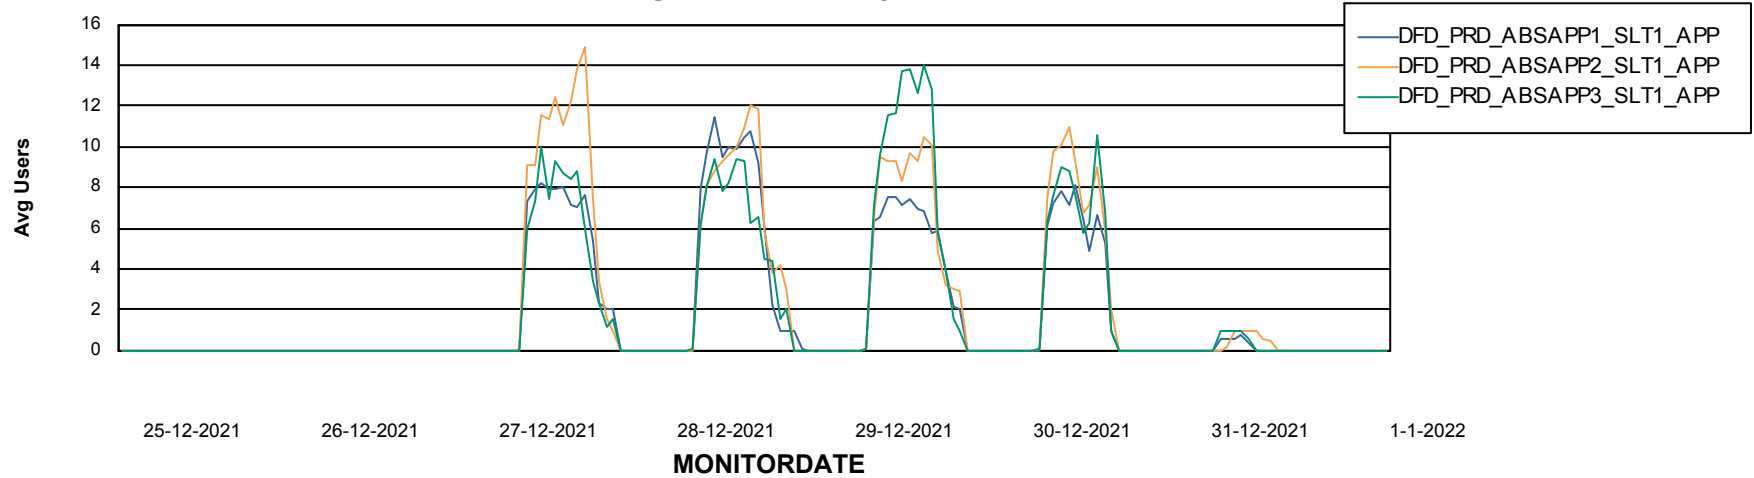

Avg users per day per ABS server