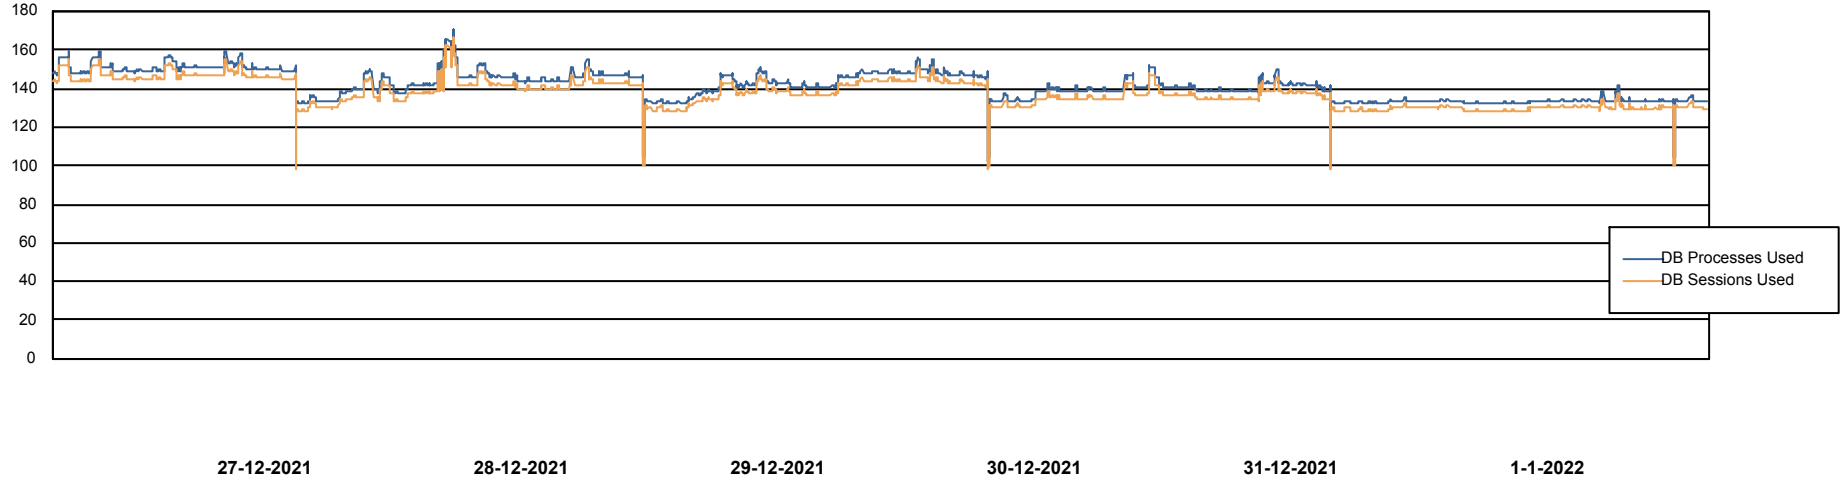

Database Performance DFDDDB_Production

DB Processes Max 4
DB Processes Max 600