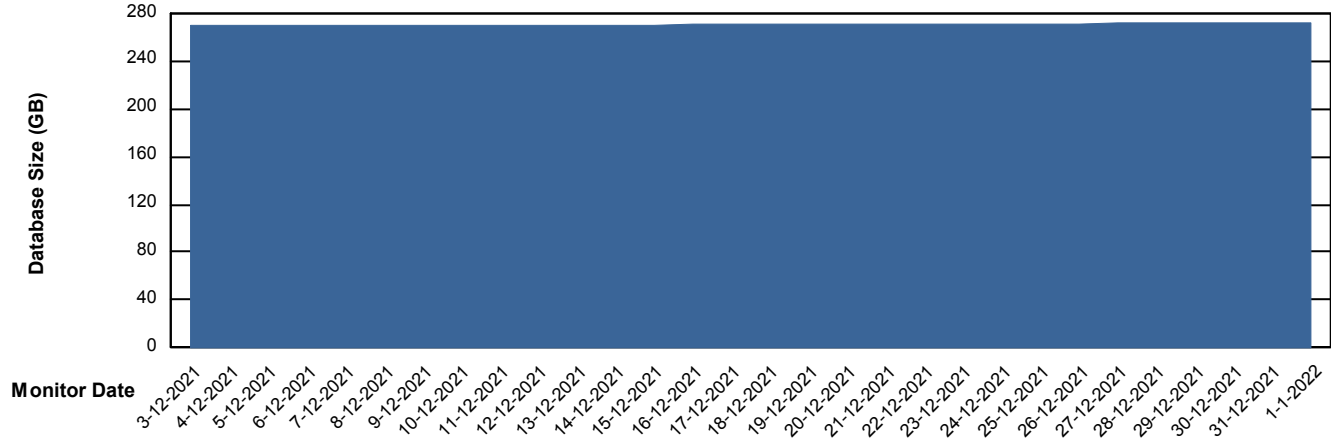

DATABASE SIZE CLODB_PRD_CLO-ORA01

Database growth over last month