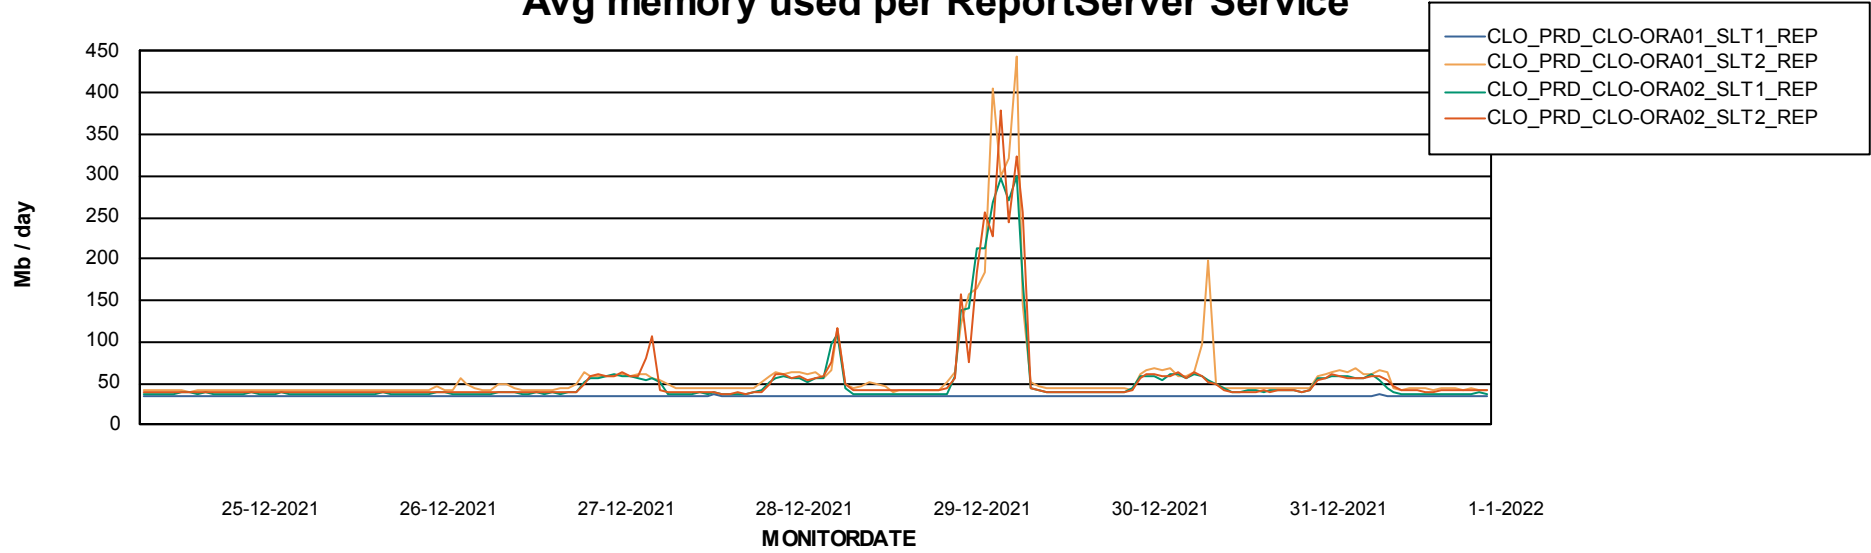

ABSSolute Application ReportServer Services

Avg memory used per ReportServer Service