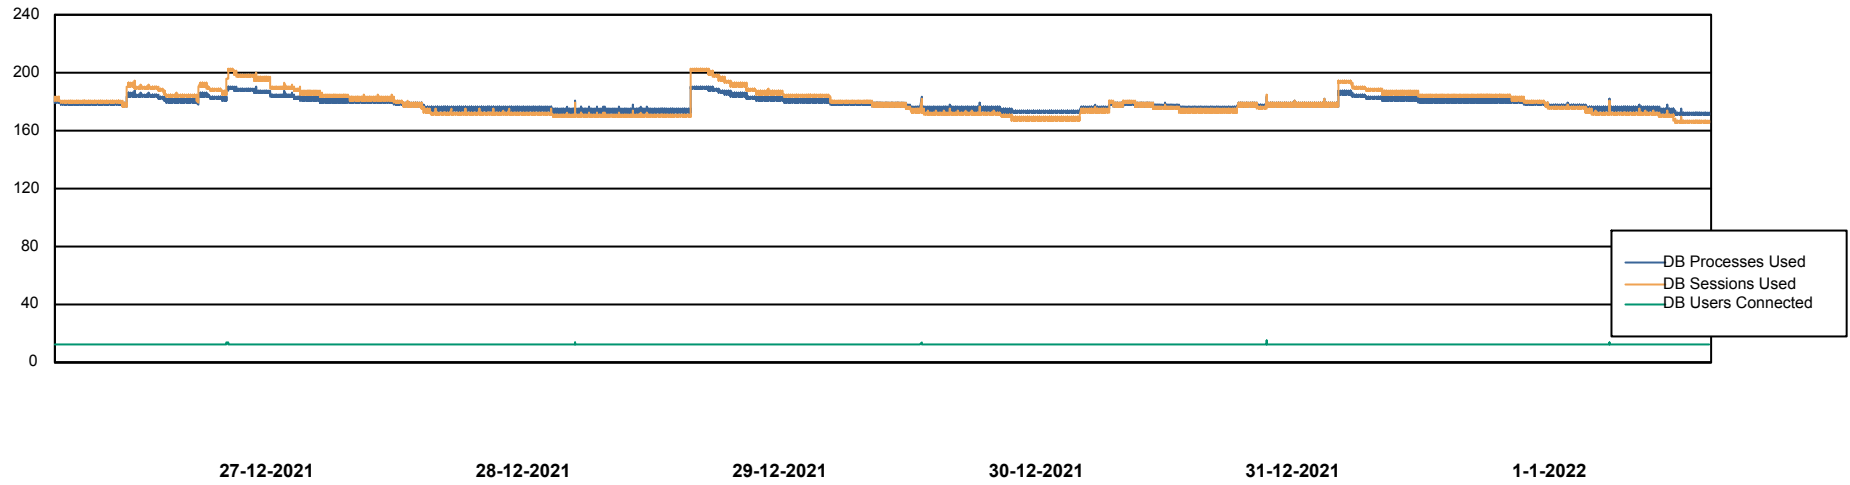

Database Performance CLODB_TEST_CLO-ORA02