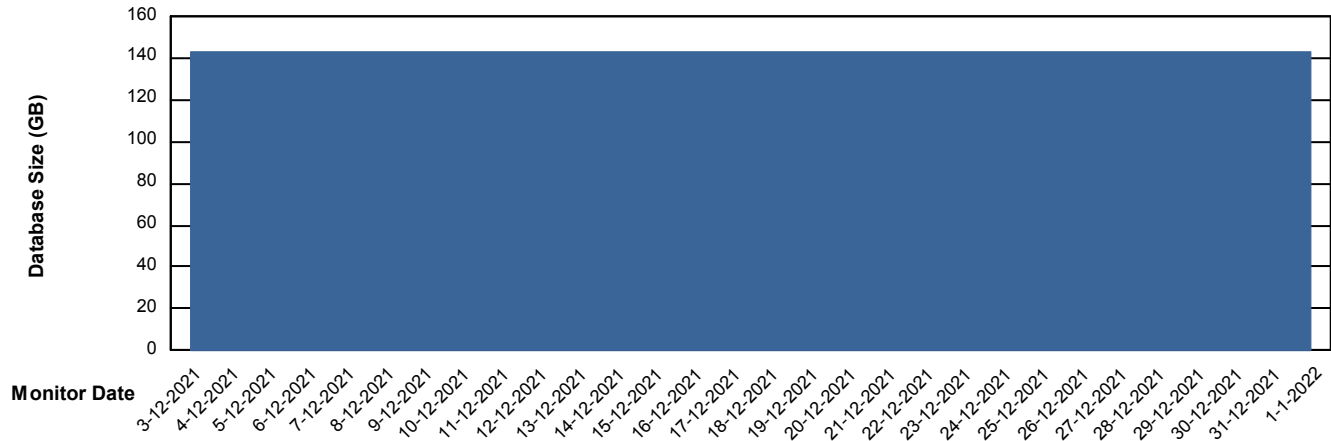

DATABASE SIZE CLODB_TEST_CLO-ORA02

Database growth over last month