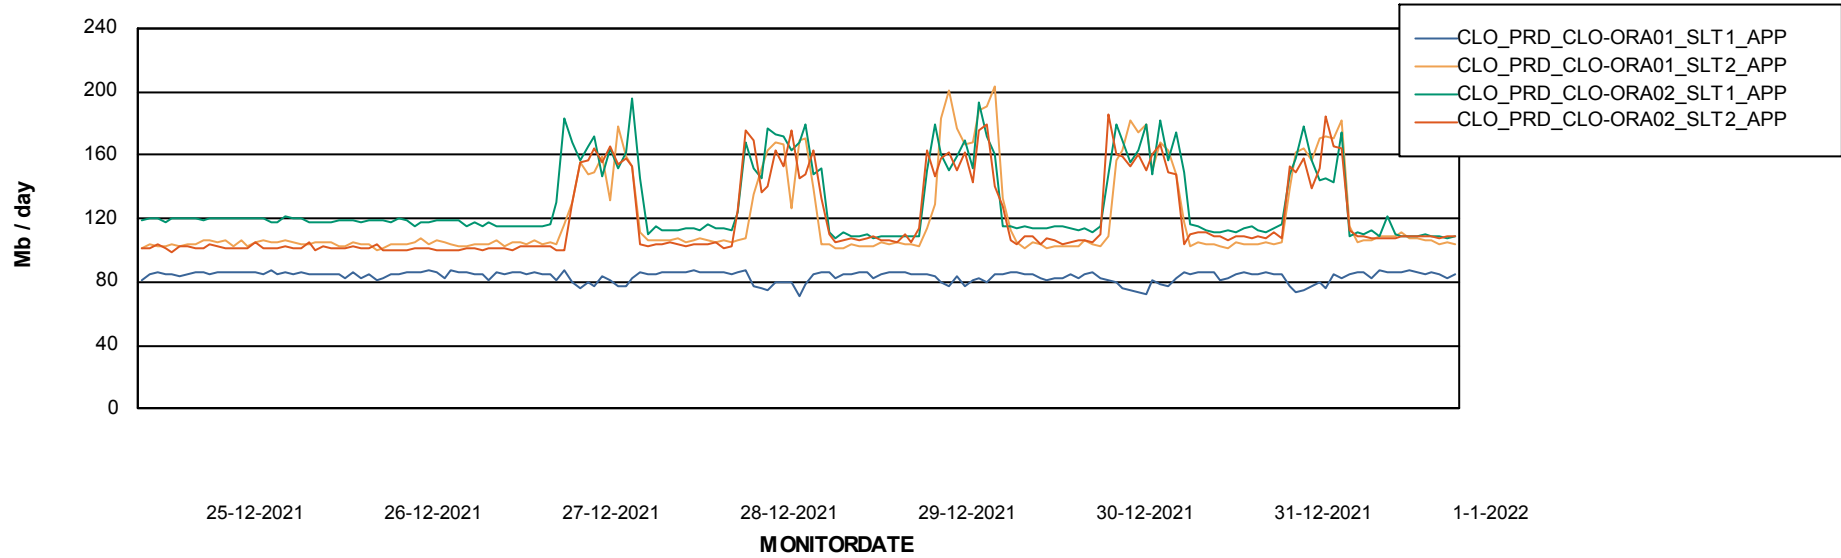

ABSSolute Application Server Services

Avg memory used per ABS Server Service