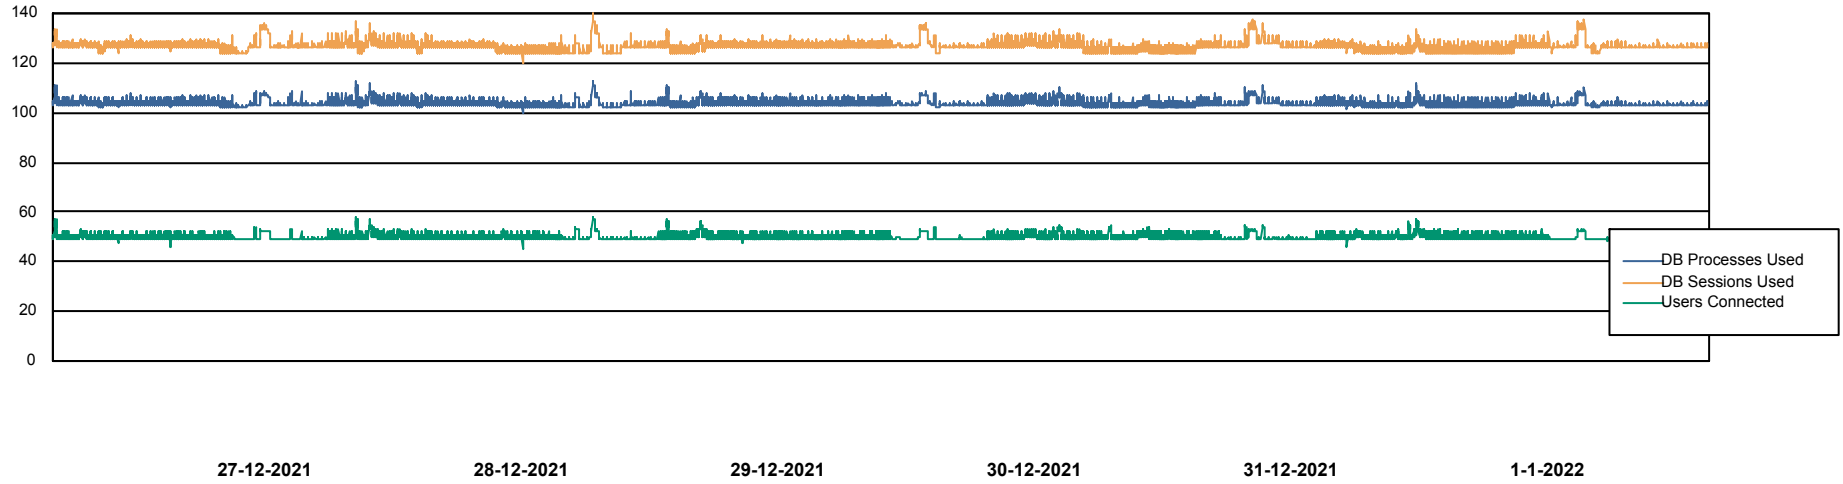

Database Performance CIWDB_Production

DB Processes Max 300
DB Sessions Max 472