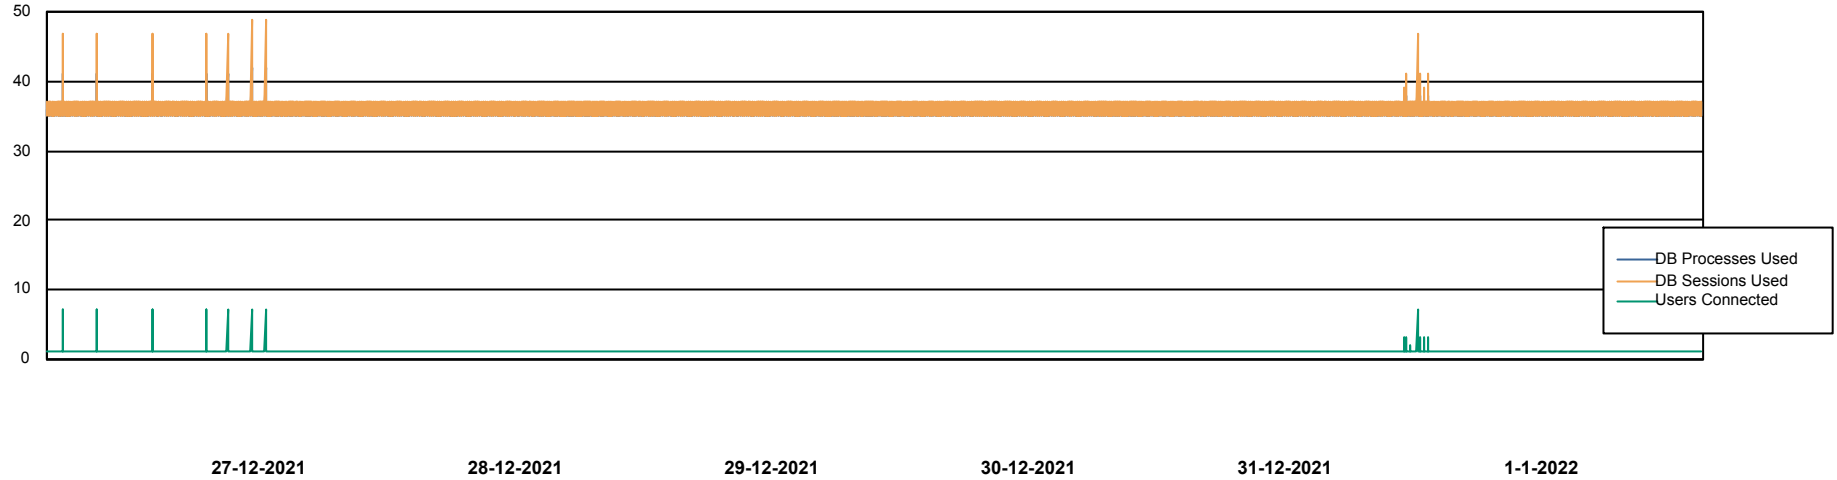

Database Performance CIWDB_Standby

DB Processes Max 300
DB Sessions Max 472