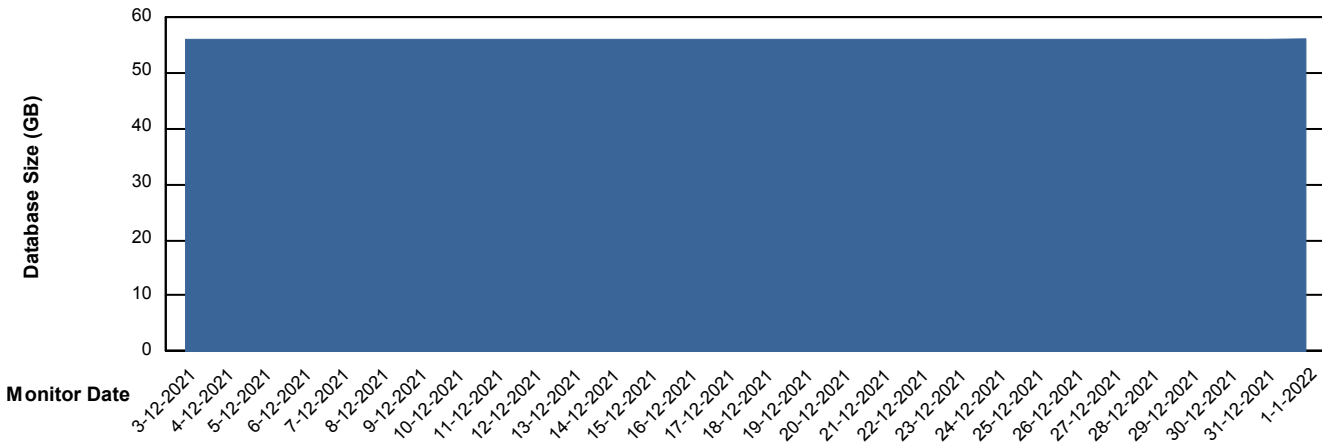

## Database Performance CIWDB\_Standby

DB Processes Max 300  
DB Sessions Max 472

# Weekly SLA Customer Report

Customer CIW Production  
 Database ID 45

DATABASE SIZE CIWDB\_Production

Database growth over last month

Database Tablespace CIWDB\_Production

Date	Tablespace Name	Filesize (Gb)	Usedsize (Gb)	Percentage free
1-1-2022	ABSDATA	51	43	16
	INDX	12	6	50
31-12-2021	ABSDATA	51	43	16
	INDX	12	6	50
30-12-2021	ABSDATA	51	43	16
	INDX	12	6	50
29-12-2021	ABSDATA	51	43	16
	INDX	12	6	50
28-12-2021	ABSDATA	51	43	16
	INDX	12	6	50
27-12-2021	ABSDATA	51	43	16
	INDX	12	6	50
26-12-2021	ABSDATA	51	43	16
	INDX	12	6	50