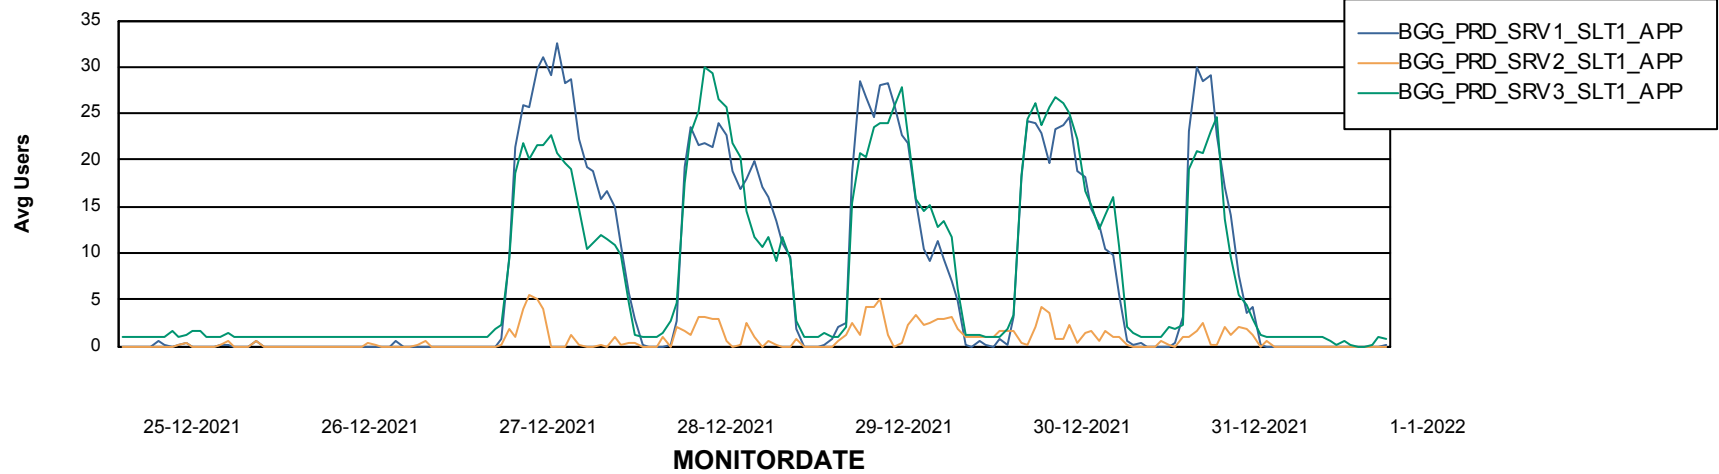

Avg users per day per ABS server