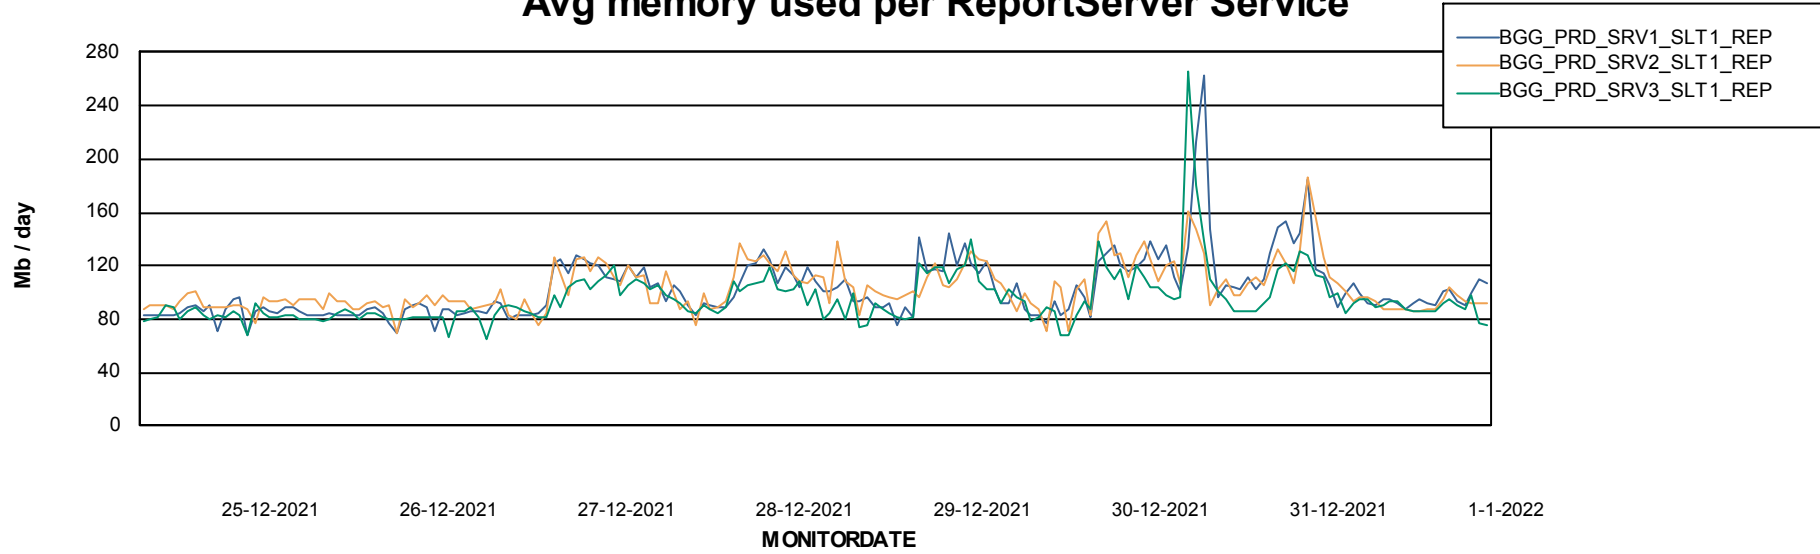

Avg memory used per ABS Server Service

Avg users per day per ABS server

Weekly SLA Customer Report

Customer BGG_Production
Database ID 58

ABSSolute Application ReportServer Services

Avg memory used per ReportServer Service