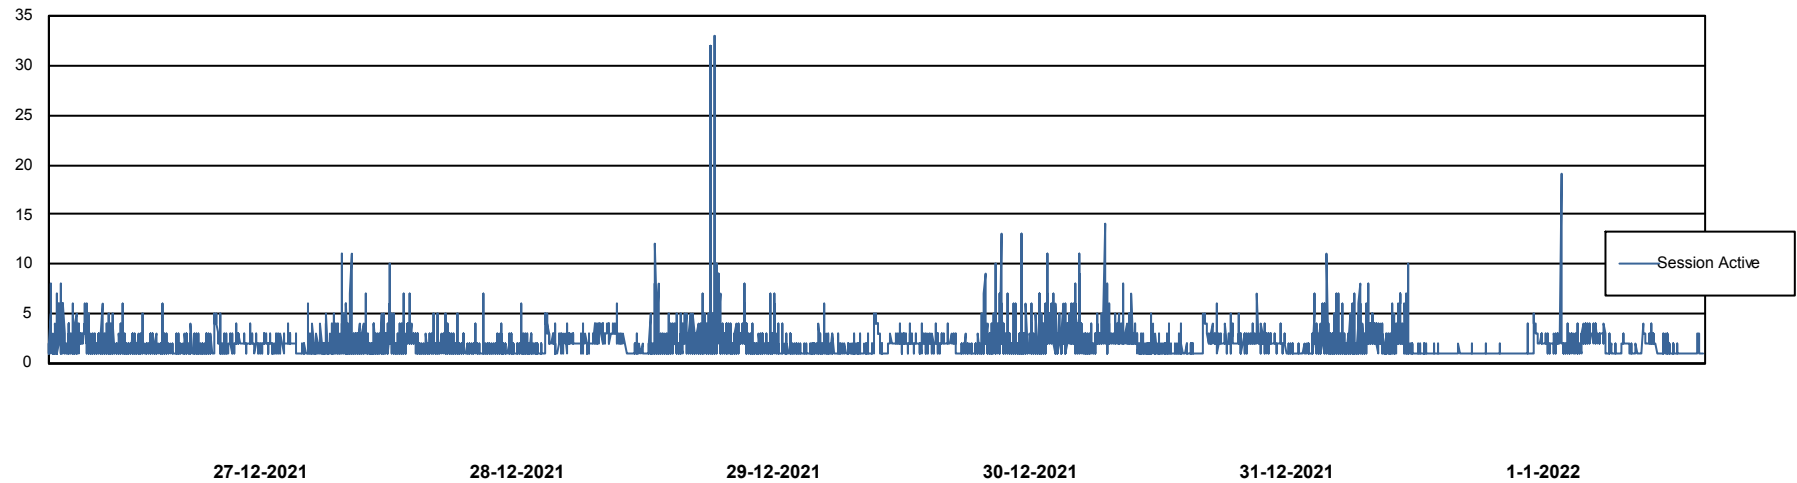

Database Performance BGGDB_Production

DB Processes Max 300
DB Sessions Max 474