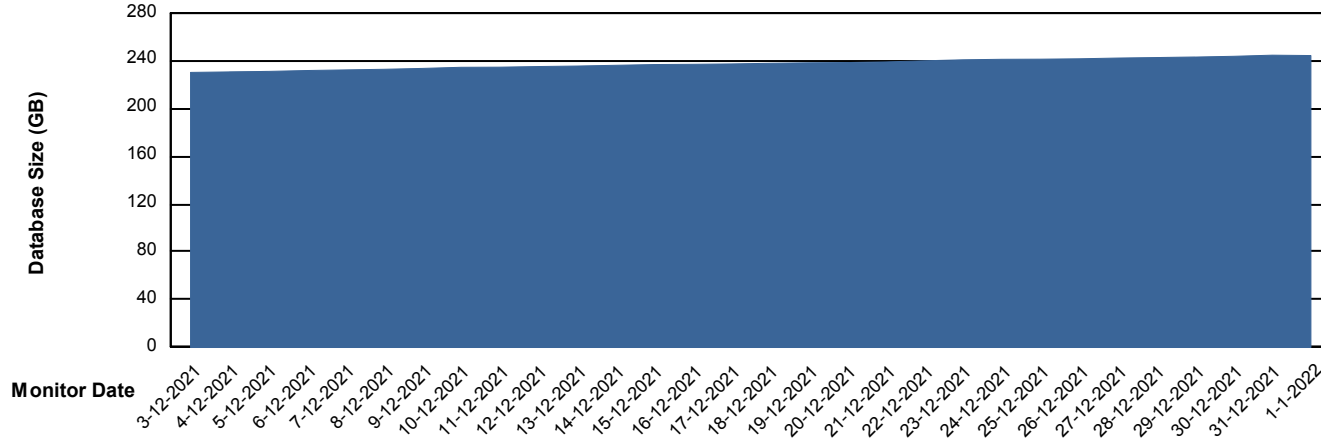

DB Processes Max 300
DB Sessions Max 474

Weekly SLA Customer Report

Customer BGG_Production
Database ID 58

Database Performance BGGDB_Standby

DB Processes Max 300
DB Sessions Max 474

Weekly SLA Customer Report

Customer BGG_Production
Database ID 58

DATABASE SIZE BGGDB_BI

Database growth over last month

DATABASE SIZE BGGDB_Production

Database growth over last month

Weekly SLA Customer Report

Customer BGG_Production
 Database ID 58