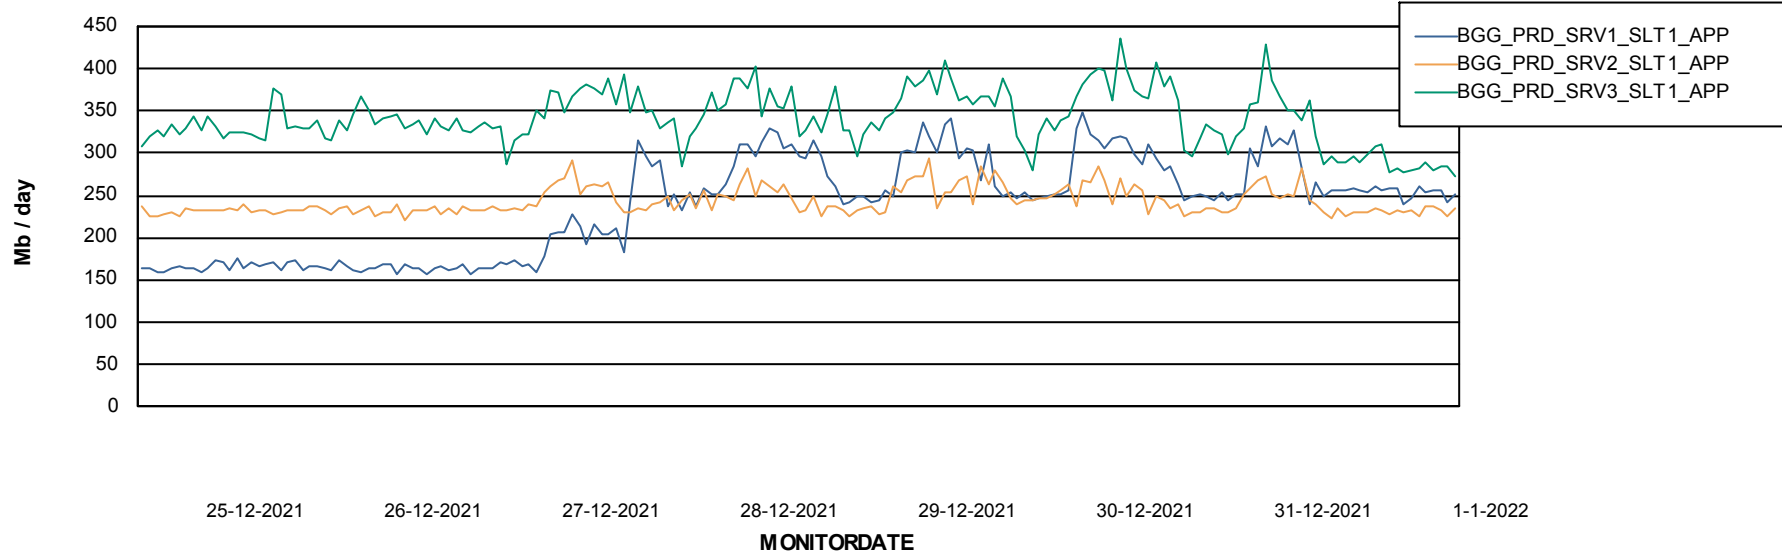

ABSSolute Application Server Services

Avg memory used per ABS Server Service