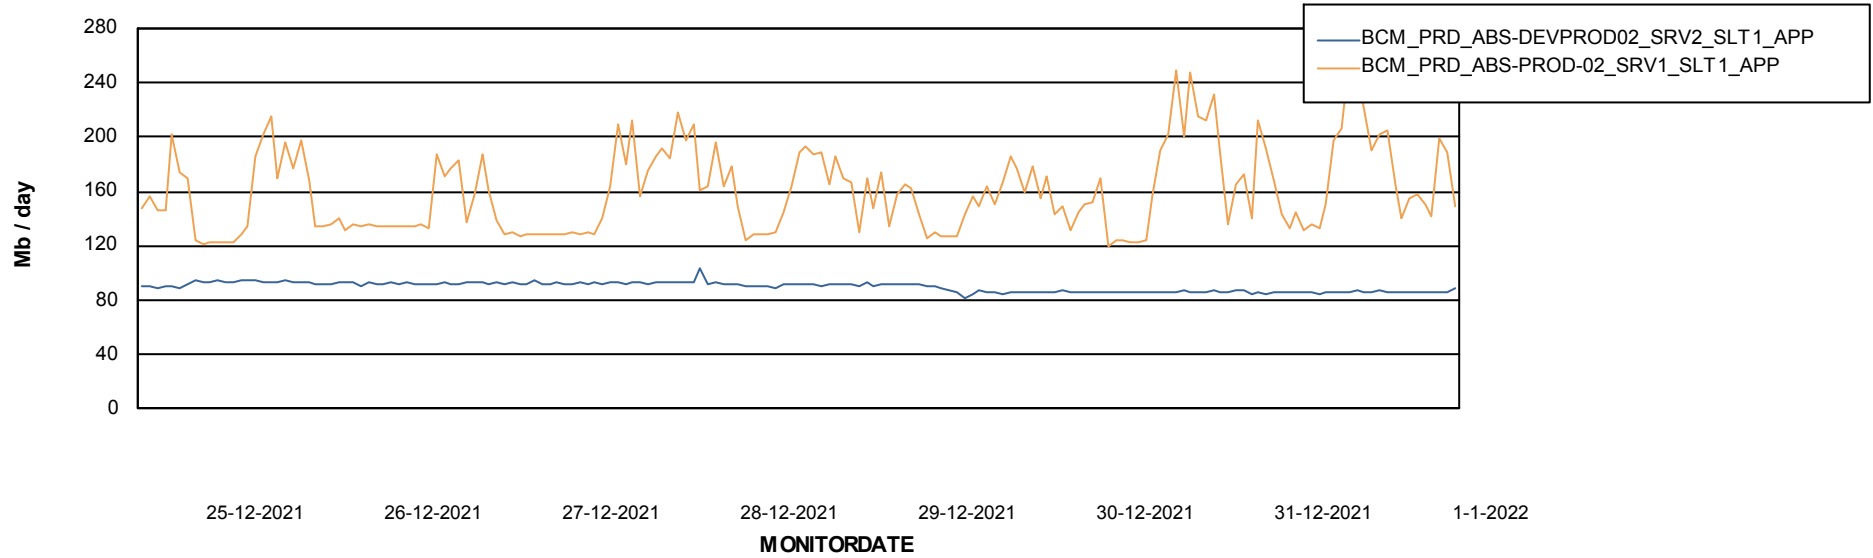

ABSSolute Application Server Services

Avg memory used per ABS Server Service