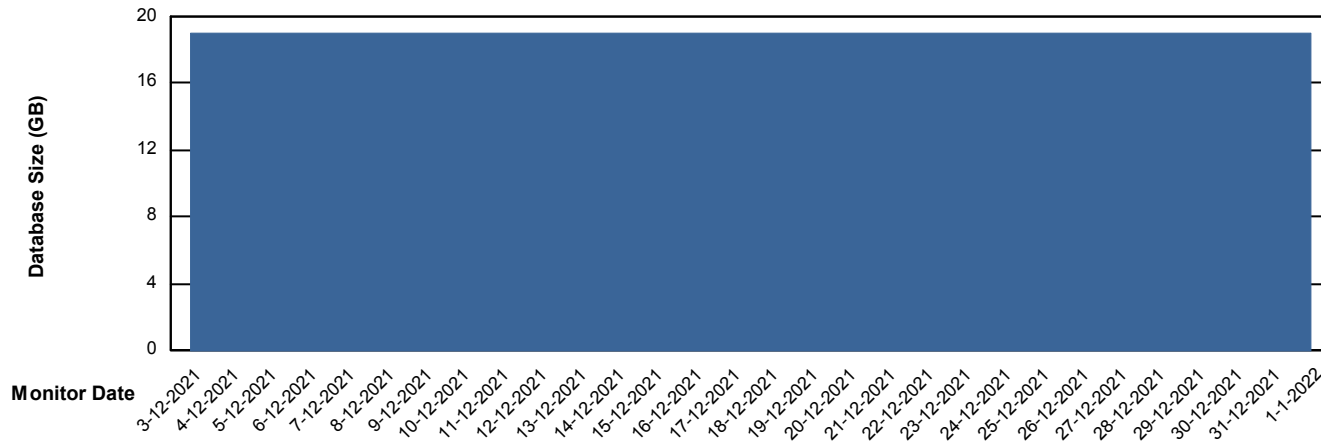

DATABASE SIZE BCMDB_ABS1 Production Database

Database growth over last month