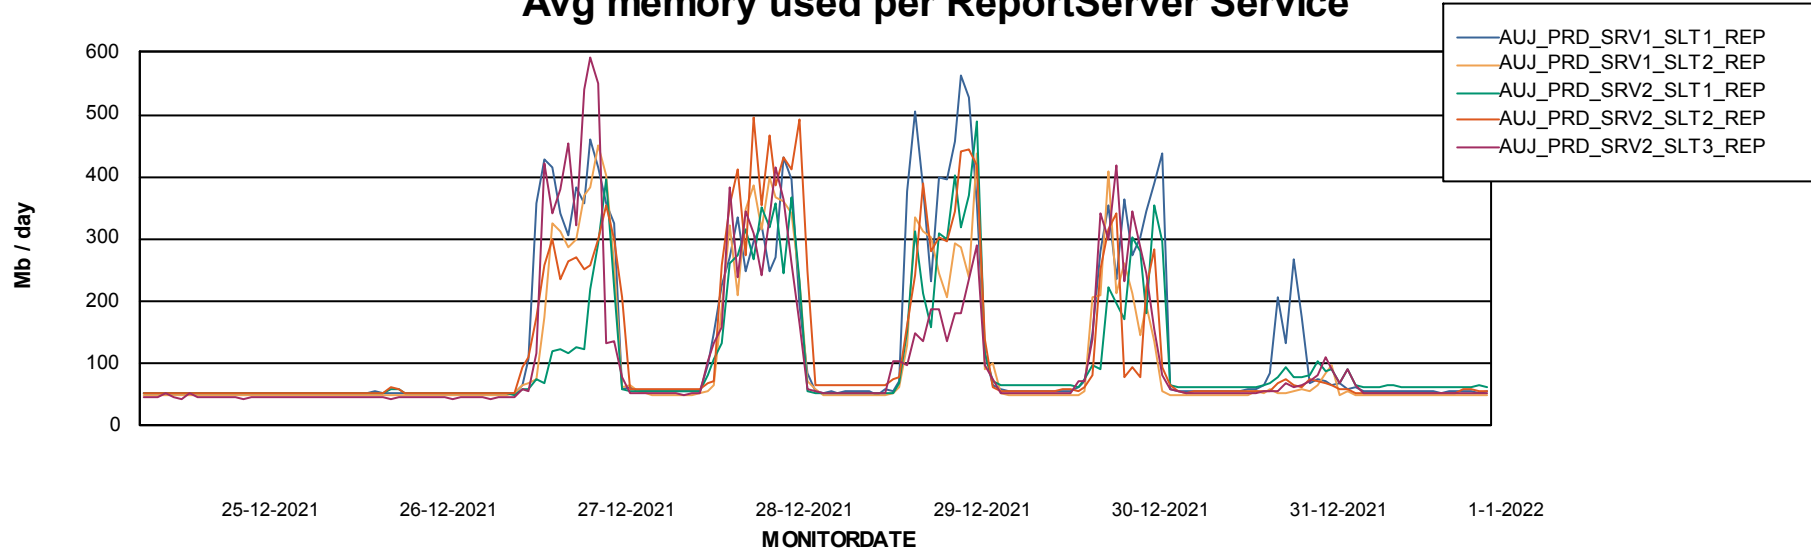

ABSSolute Application ReportServer Services

Avg memory used per ReportServer Service