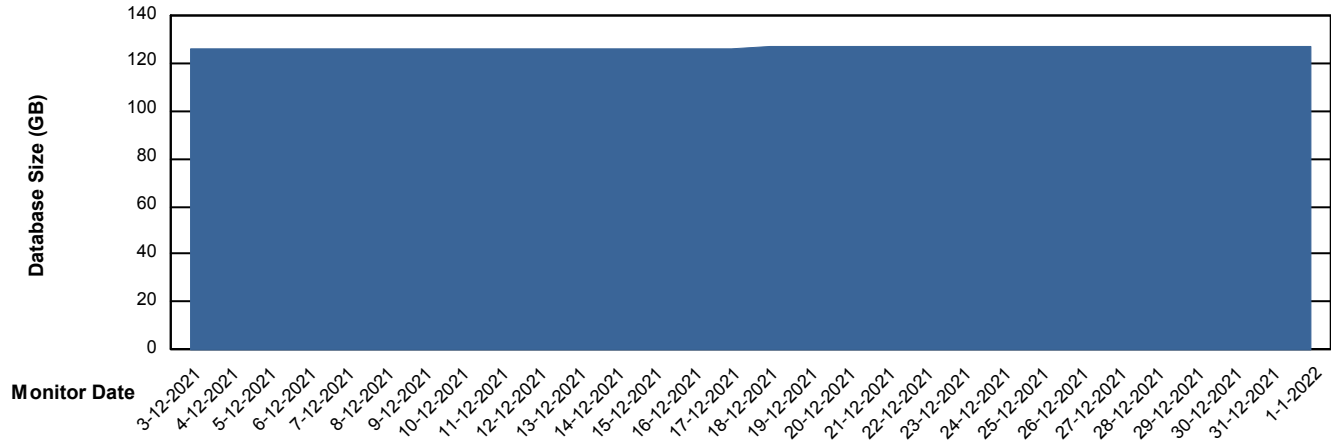

DATABASE SIZE AUJ Prod. BI DB (PABSBI1 server)

Database growth over last month