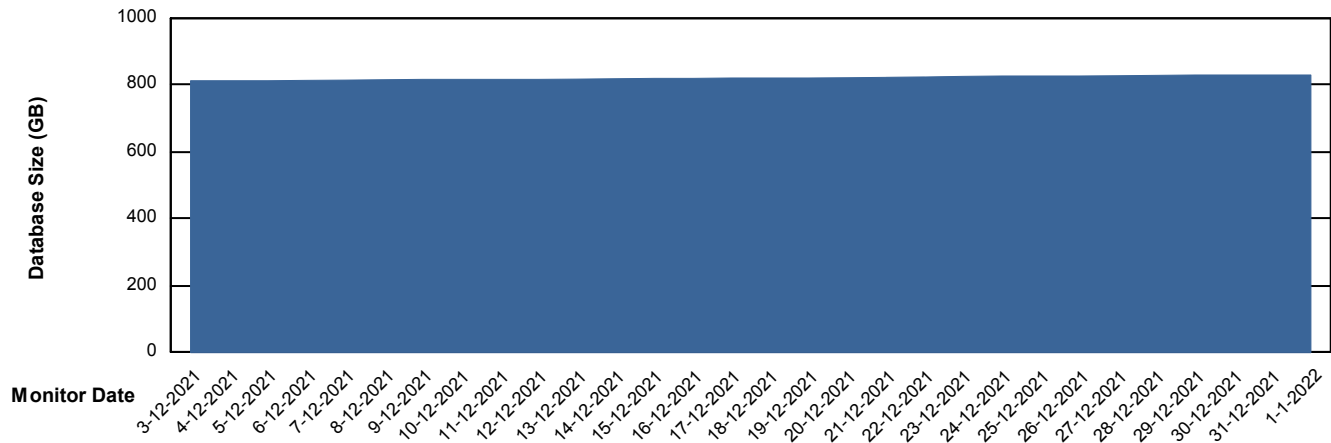

Weekly SLA Customer Report

Customer AUJ Production
Database ID 41

DATABASE SIZE AUJ Prod. BI DB (PABSBI1 server)

Database growth over last month

DATABASE SIZE AUJ_DB1_Primary

Database growth over last month