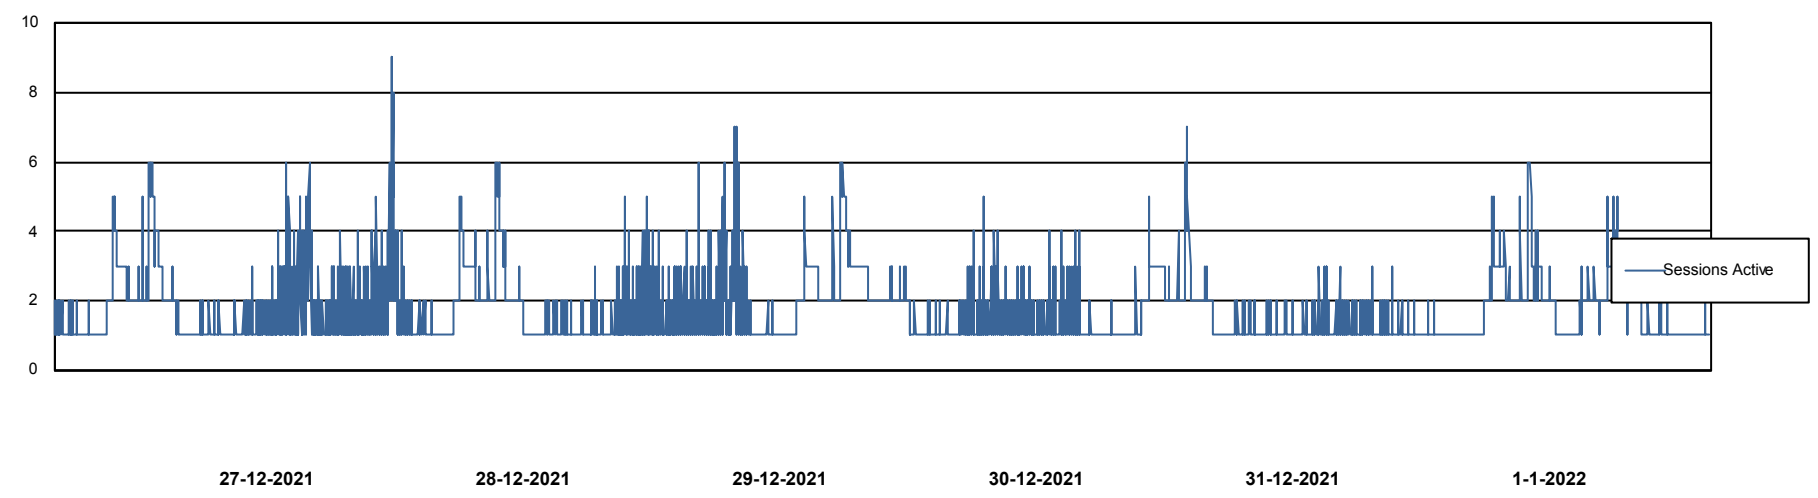

Weekly SLA Customer Report

Customer AUJ Production
Database ID 41

Database Performance AUJ Prod. BI DB (PABSBI1 server)

Weekly SLA Customer Report

Customer AUJ Production
Database ID 41

Database Performance AUJ_DB1_Primary