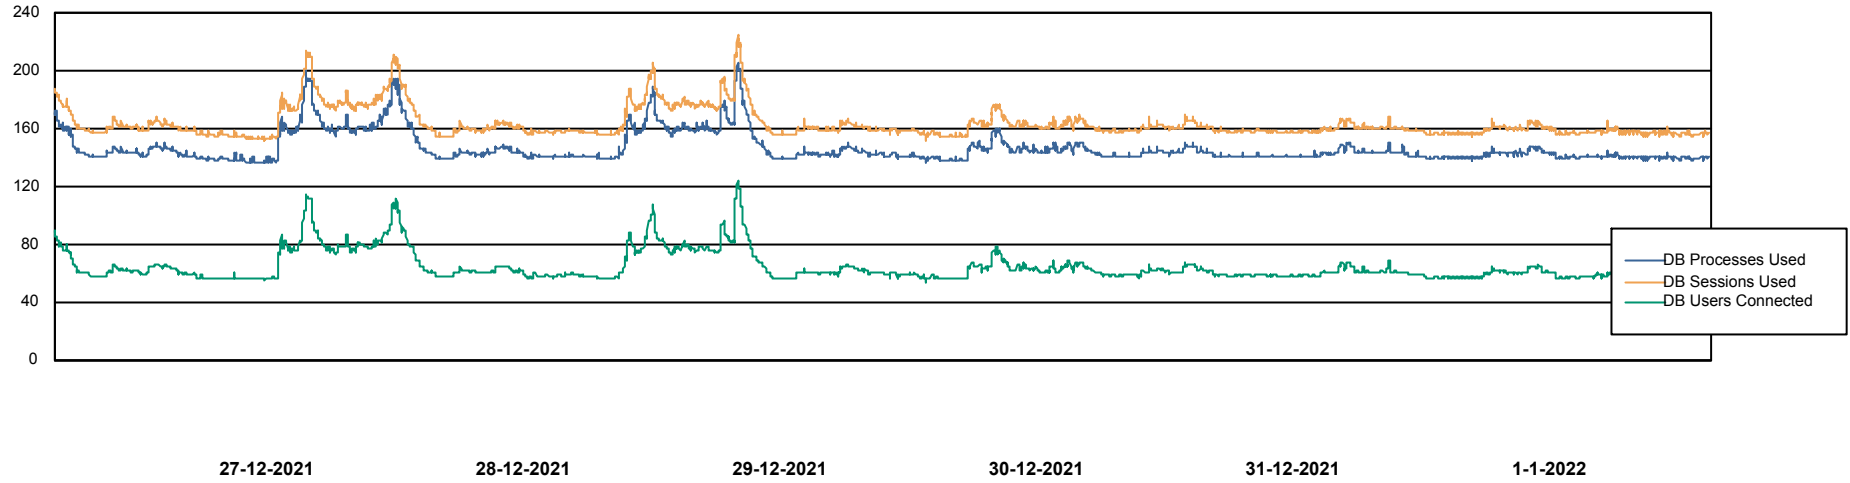

Weekly SLA Customer Report

Customer AUJ Production
Database ID 41

Database Performance AUJ Prod. BI DB (PABSBI1 server)

Weekly SLA Customer Report

Customer AUJ Production
Database ID 41

Database Performance AUJ_DB1_Primary