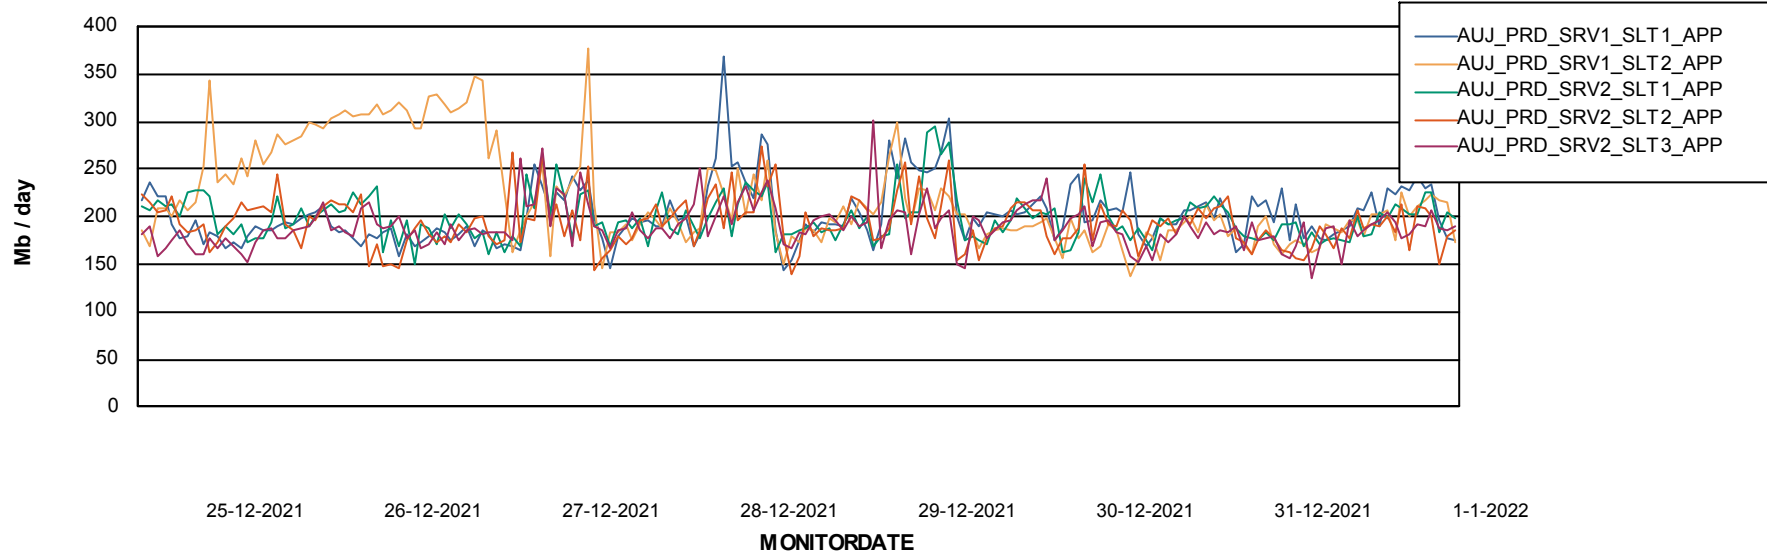

ABSSolute Application Server Services

Avg memory used per ABS Server Service