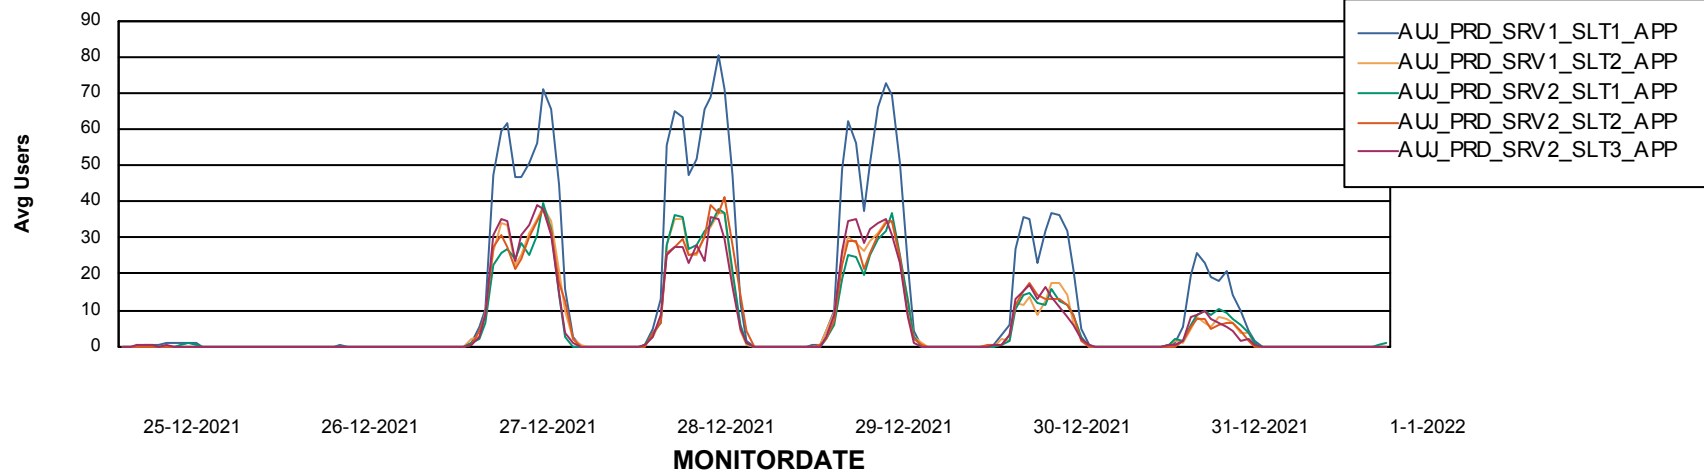

Weekly SLA Customer Report

Customer AUJ Production
Database ID 41

ABSSolute Application Server Services

Avg memory used per ABS Server Service

Avg users per day per ABS server

Weekly SLA Customer Report

Customer AUJ Production
Database ID 41