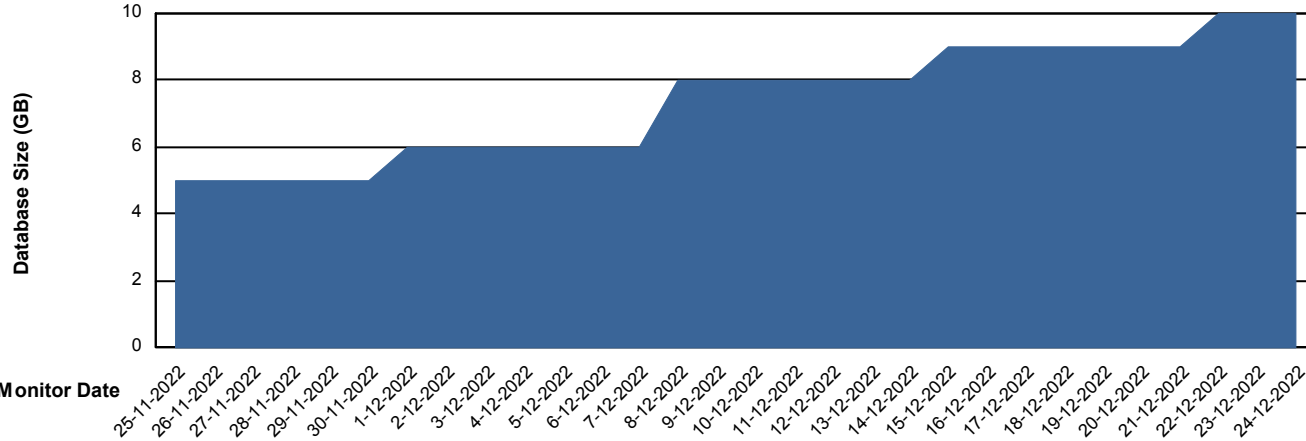

Weekly SLA Customer Report

Customer XMX Production
Database ID 146

Database Performance XMX_PROD_ABSDB01_PRDB

Weekly SLA Customer Report

Customer XMX Production
Database ID 146

Database Performance XMX_PROD_ABSDB02_SBDB

DB Processes Max 1,000
DB Processes Max 4
DB Processes Max 0

Weekly SLA Customer Report

Customer XMX Production
 Database ID 146

DATABASE SIZE XMX_PROD_ABSDB01_PRDB

Database growth over last month

Database Tablespace XMX_PROD_ABSDB01_PRDB

Date	Tablespace Name	Filesize (Gb)	Usedsize (Gb)	Percentage free
24-12-2022	ABSDATA	4	1	73
24-12-2022	INDX	8	0	100
23-12-2022	ABSDATA	4	1	73
23-12-2022	INDX	8	0	100
22-12-2022	ABSDATA	4	1	73
22-12-2022	INDX	8	0	100
21-12-2022	ABSDATA	4	1	72
21-12-2022	INDX	8	0	100
20-12-2022	ABSDATA	4	1	73
20-12-2022	INDX	8	0	100
19-12-2022	ABSDATA	4	1	73
19-12-2022	INDX	8	0	100
18-12-2022	ABSDATA	4	1	73
18-12-2022	INDX	8	0	100