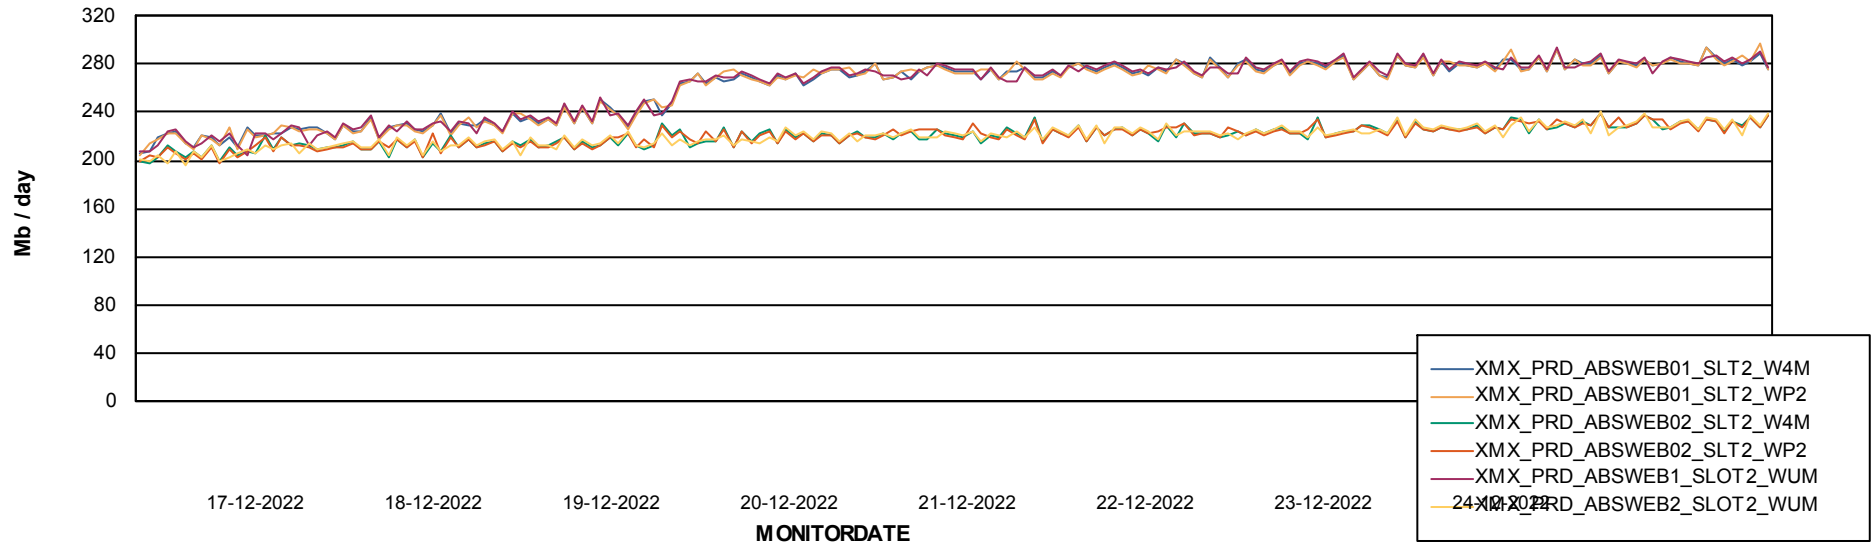

Avg memory used per ABS Server Service

Avg users per day per ABS server

Weekly SLA Customer Report

Customer XMX Production
Database ID 146

ABSSolute Application ReportServer Services

Avg memory used per ReportServer Service

Weekly SLA Customer Report

Customer XMX Production
Database ID 146

ABSSolute Web Component Services

Avg memory used per ABS Web component

Weekly SLA Customer Report

Customer XMX Production
Database ID 146

Disaster per ABS component