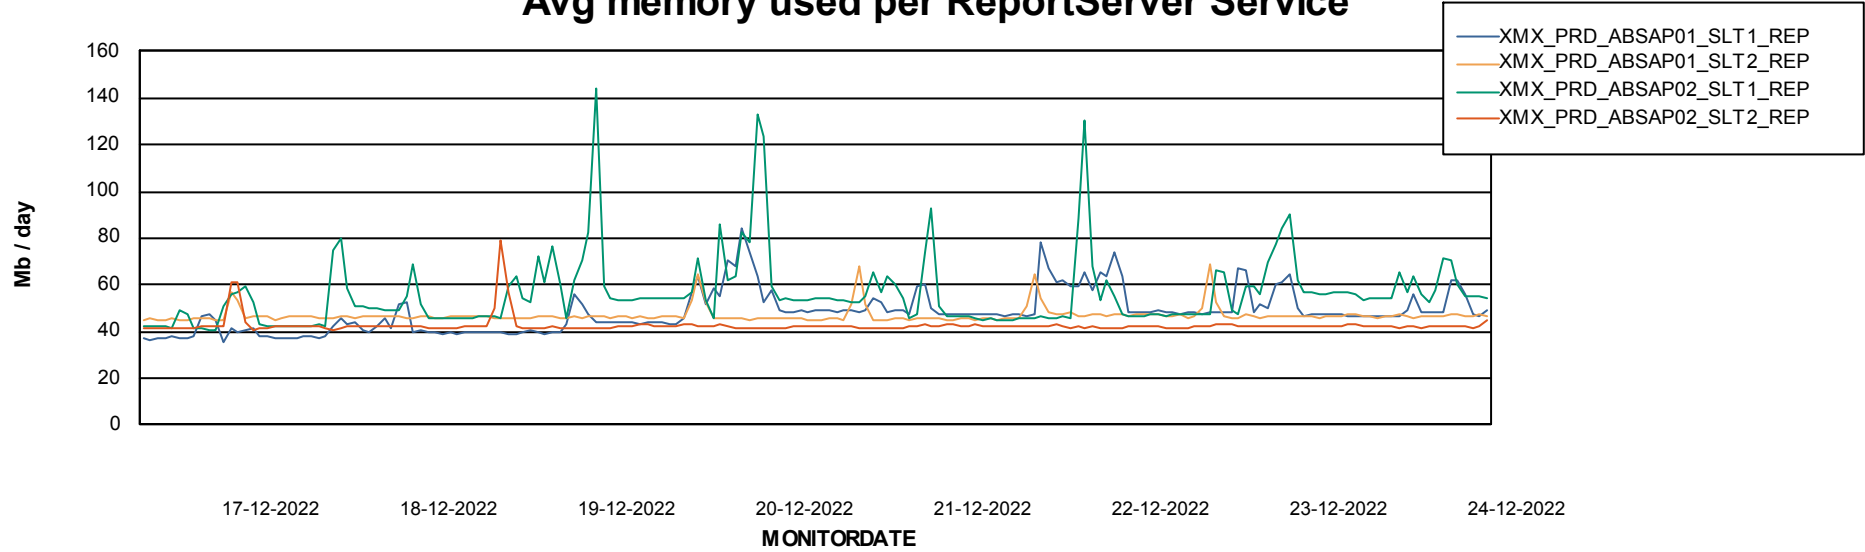

Weekly SLA Customer Report

Customer XMX Production
Database ID 146

Standby Database Health XMX Production

Recovery lag for last 7 days

Weekly SLA Customer Report

Customer XMX Production
Database ID 146

ABSSolute Application Server Services

Avg memory used per ABS Server Service

Avg users per day per ABS server

Weekly SLA Customer Report

Customer XMX Production
Database ID 146

ABSSolute Application ReportServer Services

Avg memory used per ReportServer Service

Weekly SLA Customer Report

Customer XMX Production
Database ID 146

ABSSolute Web Component Services

Avg memory used per ABS Web component

Weekly SLA Customer Report

Customer XMX Production
Database ID 146

Disaster per ABS component