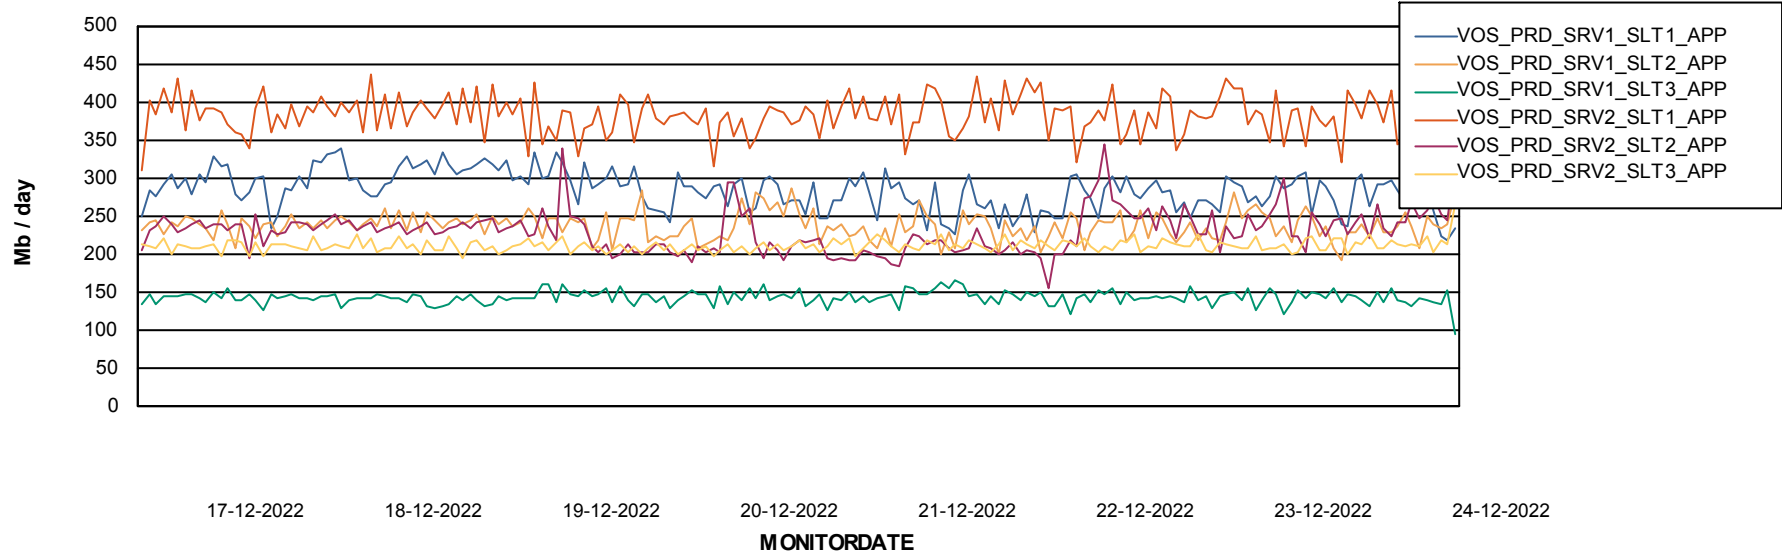

ABSSolute Application Server Services

Avg memory used per ABS Server Service