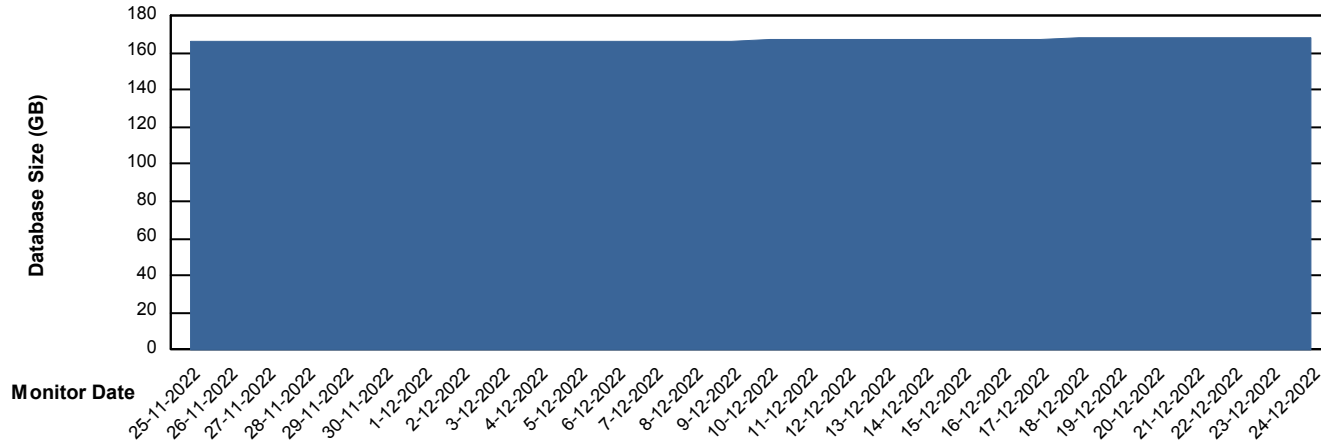

DATABASE SIZE VOSDB_BI

Database growth over last month