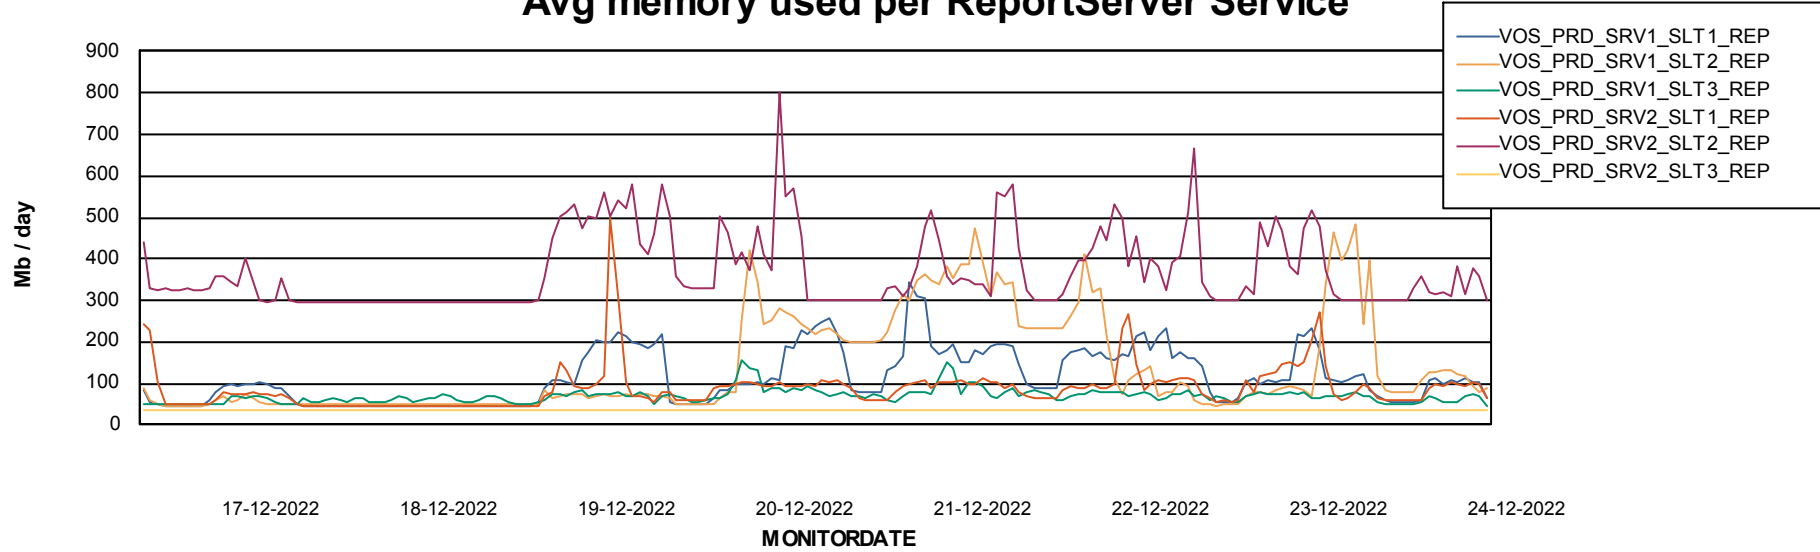

ABSSolute Application ReportServer Services

Avg memory used per ReportServer Service