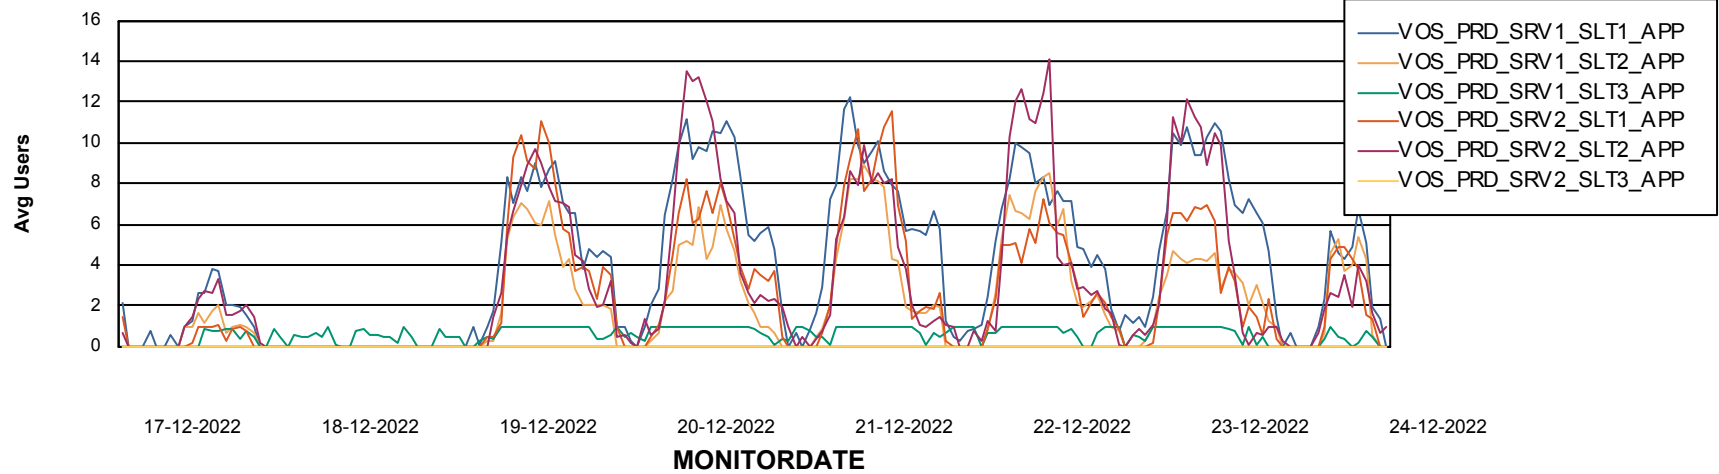

Avg users per day per ABS server