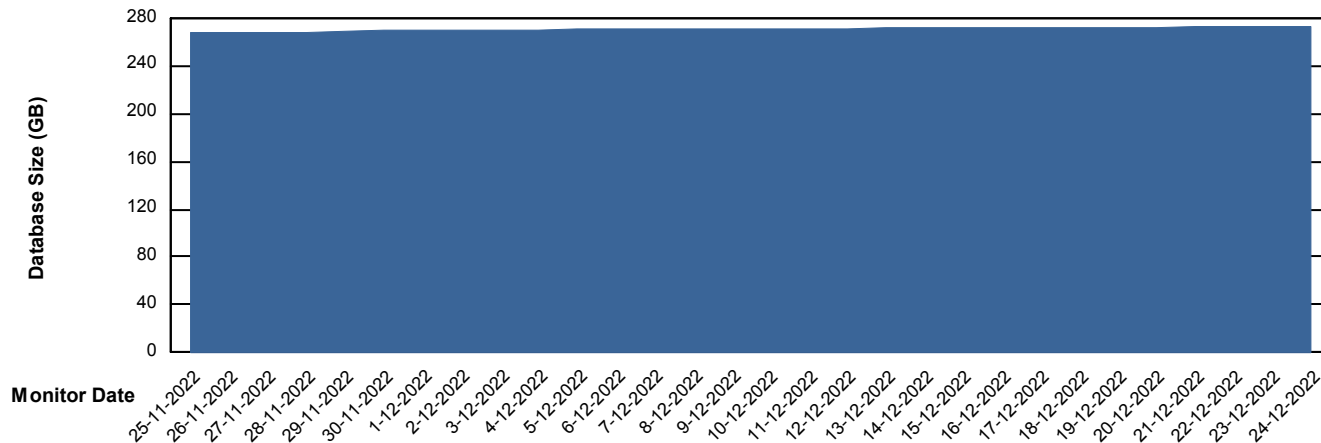

DATABASE SIZE VOSDB_Production

Database growth over last month