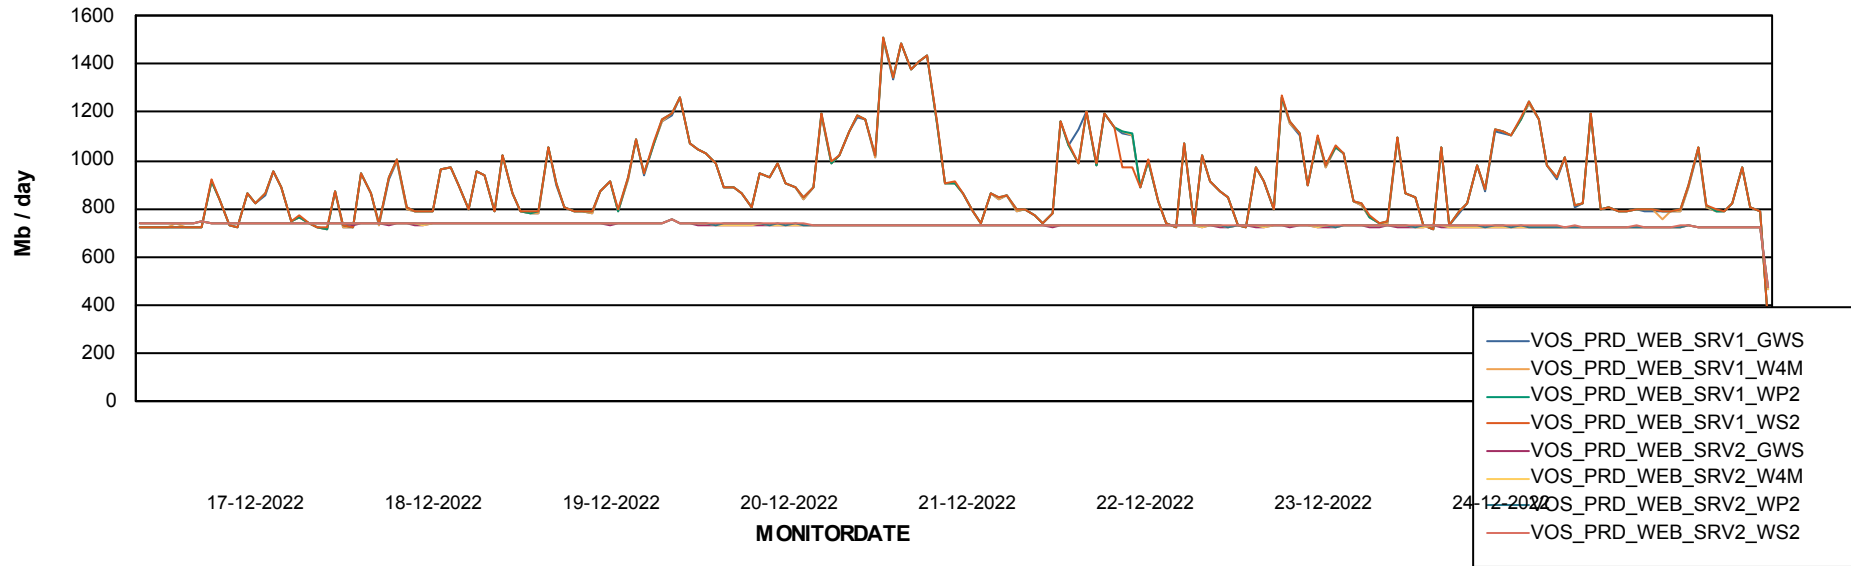

ABSSolute Web Component Services

Avg memory used per ABS Web component