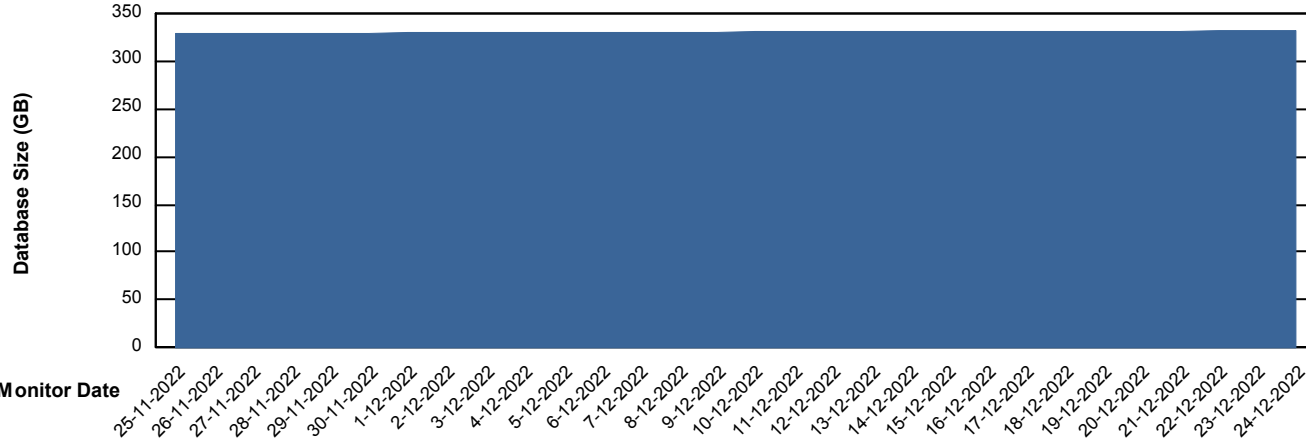

Weekly SLA Customer Report

Customer VEN_Production
Database ID 35

Database Performance VENDB_Production

Weekly SLA Customer Report

Customer VEN_Production
Database ID 35

Database Performance VENDB_Standby

DB Processes Max 300

Weekly SLA Customer Report

Customer VEN_Production
 Database ID 35

DATABASE SIZE VENDB_Production

Database growth over last month

Database Tablespace VENDB_Production

Date	Tablespace Name	Filesize (Gb)	Usedsize (Gb)	Percentage free
24-12-2022	ABSDATA	204	169	17
	INDX	186	154	17
23-12-2022	ABSDATA	204	169	17
	INDX	186	154	17
22-12-2022	ABSDATA	204	168	17
	INDX	186	154	17
21-12-2022	ABSDATA	204	168	17
	INDX	186	154	17
20-12-2022	ABSDATA	204	168	17
	INDX	186	153	17
19-12-2022	ABSDATA	204	168	18
	INDX	186	153	17
18-12-2022	ABSDATA	200	168	16
	INDX	184	153	17