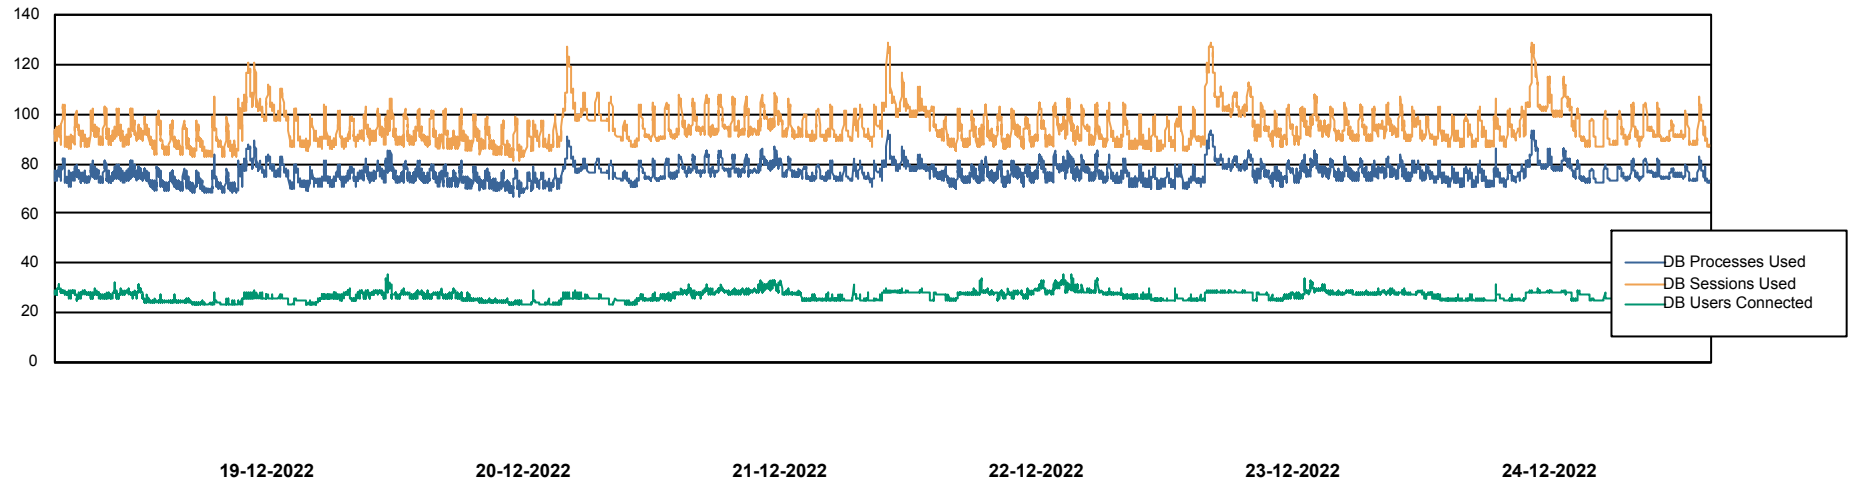

Weekly SLA Customer Report

Customer VEN_Production
 Database ID 35

Harddisk Usage VEN_PRD_VENABS08_BI

	Free disk space on C: (%)	Total disk space on C: (Gb)	Used disk space on C: (Gb)	Free disk space on D: (%)	Total disk space on D: (Gb)	Used disk space on D: (Gb)
24-12-2022	41	102	60	20	601	478
23-12-2022	41	102	60	20	601	478
22-12-2022	41	102	60	20	601	478
21-12-2022	41	102	60	20	601	478
20-12-2022	41	102	60	20	601	478
19-12-2022	41	102	60	20	601	478
18-12-2022	41	102	60	20	601	478

Weekly SLA Customer Report

Customer VEN_Production
Database ID 35

Database Performance VENDB_Production

Weekly SLA Customer Report

Customer VEN_Production
Database ID 35

Database Performance VENDB_Standby

DB Processes Max 300